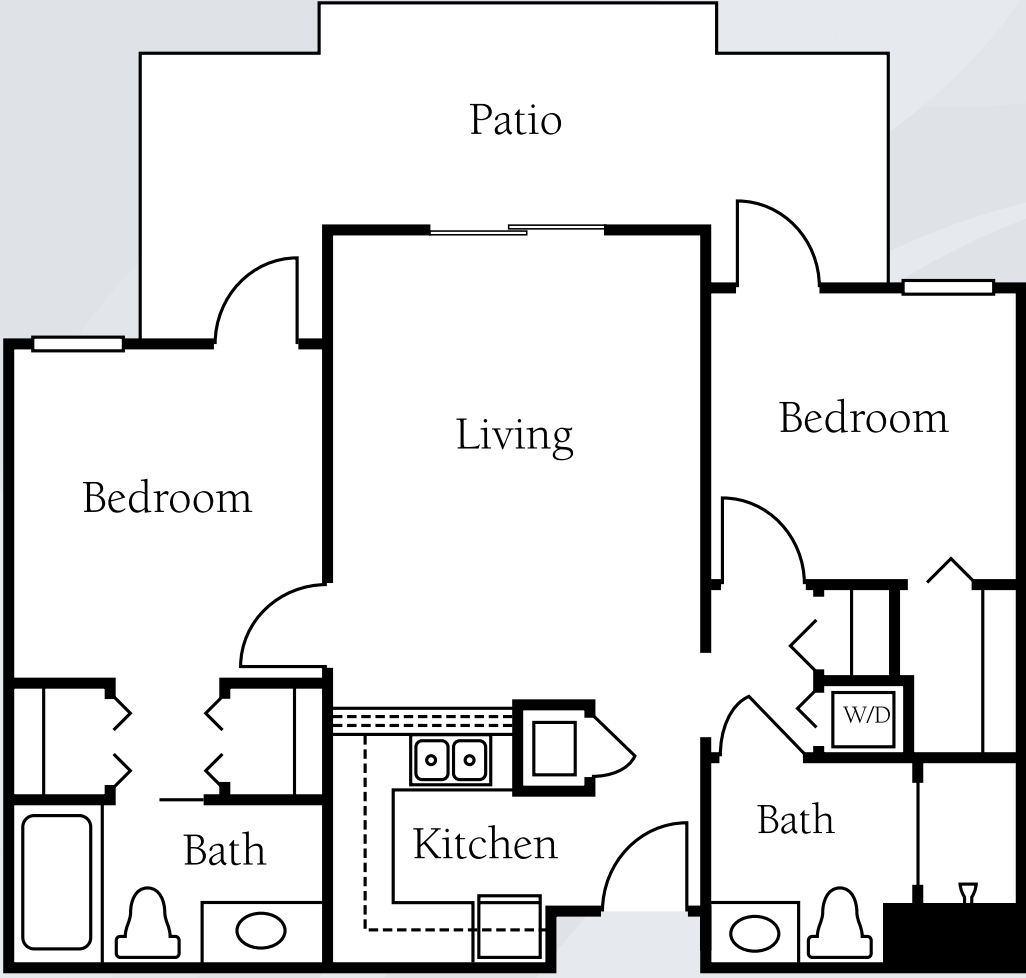

Floor Plans

Two Bedroom
Approx. 875 sq. ft.

Dimensions are approximate. Floor plans may vary.

Brookdale North Scottsdale
15436 North 64th Street, Scottsdale, AZ 85254 | (480) 948-6950

brookdale.com