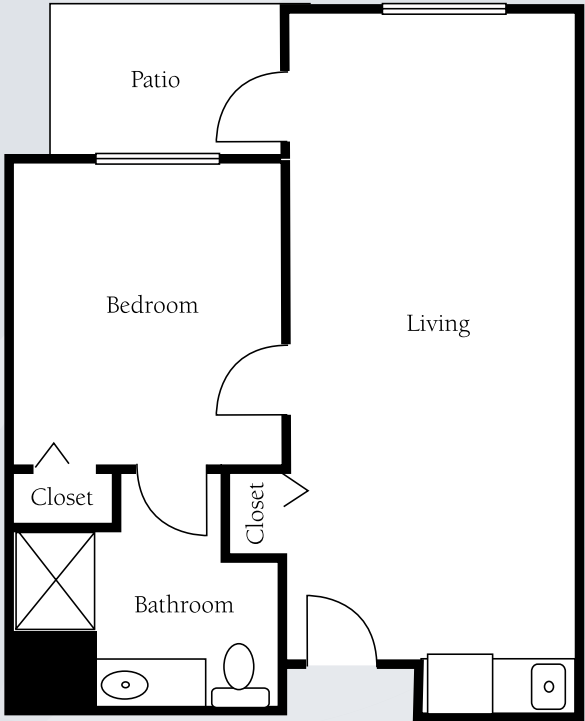

# Floor Plans

Studio  
Approx. 342 sq. ft.

Studio Deluxe  
Approx. 409 sq. ft.

Dimensions are approximate. Floor plans may vary.

**Brookdale North Scottsdale**  
15436 North 64th Street, Scottsdale, AZ 85254 | (480) 948-6950

# Floor Plans

One Bedroom  
Approx. 488 sq. ft.

One Bedroom Deluxe  
Approx. 560 sq. ft.

Dimensions are approximate. Floor plans may vary.

**Brookdale North Scottsdale**  
15436 North 64th Street, Scottsdale, AZ 85254 | (480) 948-6950