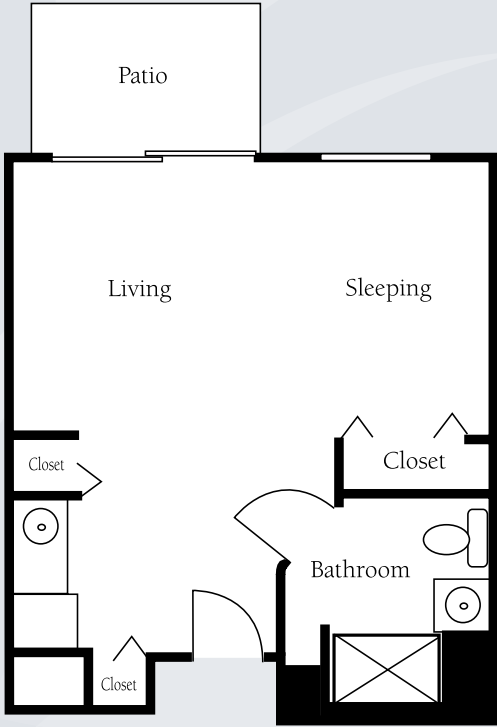

# Floor Plans

Studio  
Approx. 342 sq. ft.

Studio Deluxe  
Approx. 409 sq. ft.

Dimensions are approximate. Floor plans may vary.

**Brookdale North Scottsdale**  
15436 North 64th Street, Scottsdale, AZ 85254 | (480) 948-6950

# Floor Plans

One Bedroom  
Approx. 488 sq. ft.

One Bedroom Deluxe  
Approx. 560 sq. ft.

Dimensions are approximate. Floor plans may vary.

**Brookdale North Scottsdale**  
15436 North 64th Street, Scottsdale, AZ 85254 | (480) 948-6950