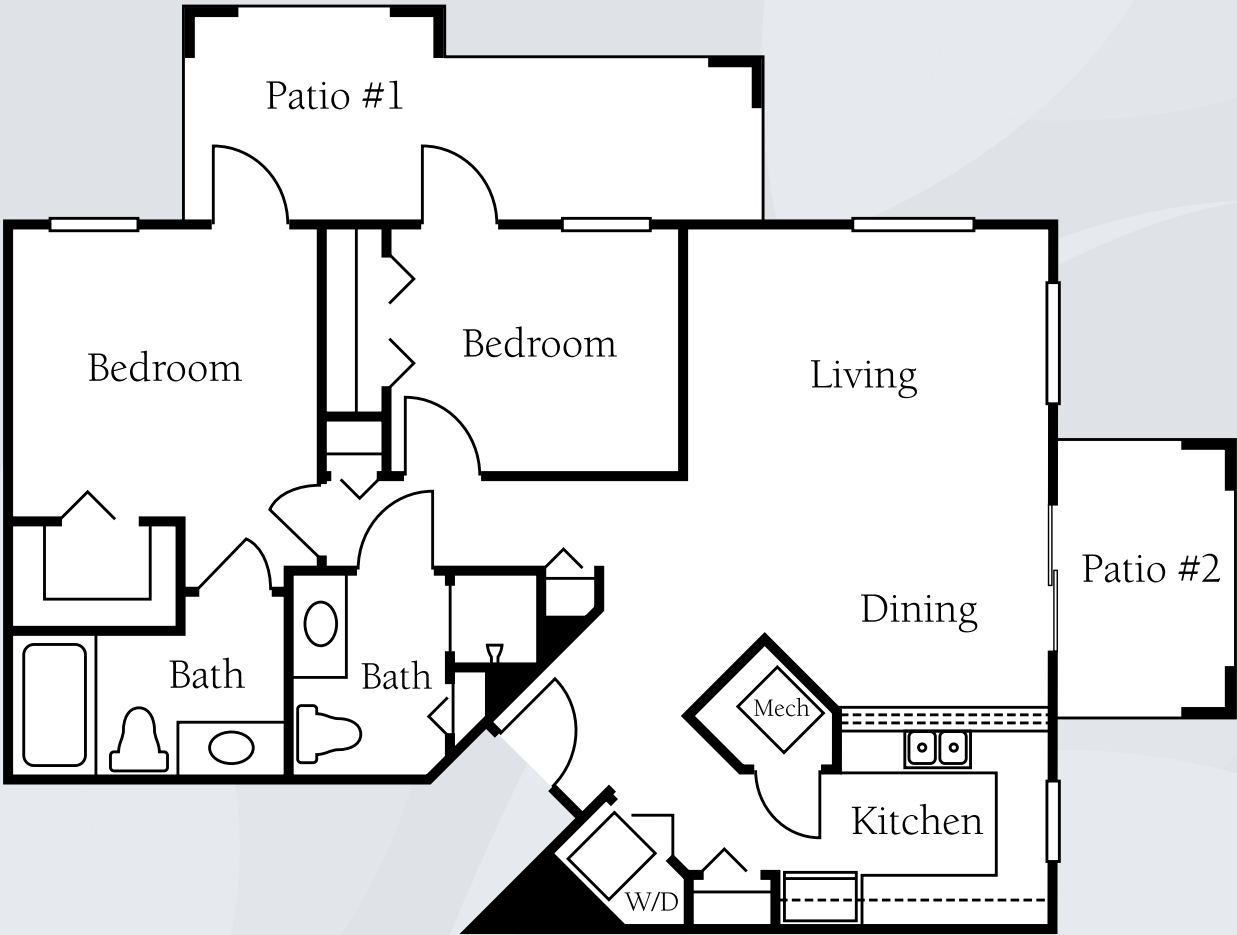

# Floor Plans

Two Bedroom  
Approx. 875 sq. ft.

*Dimensions are approximate. Floor plans may vary.*

**Brookdale North Scottsdale**  
15436 North 64th Street, Scottsdale, AZ 85254 | (480) 948-6950

[brookdale.com](http://brookdale.com)

# Floor Plans

Two Bedroom Deluxe  
Approx. 1100 sq. ft.

Dimensions are approximate. Floor plans may vary.

**Brookdale North Scottsdale**  
15436 North 64th Street, Scottsdale, AZ 85254 | (480) 948-6950

[brookdale.com](http://brookdale.com)