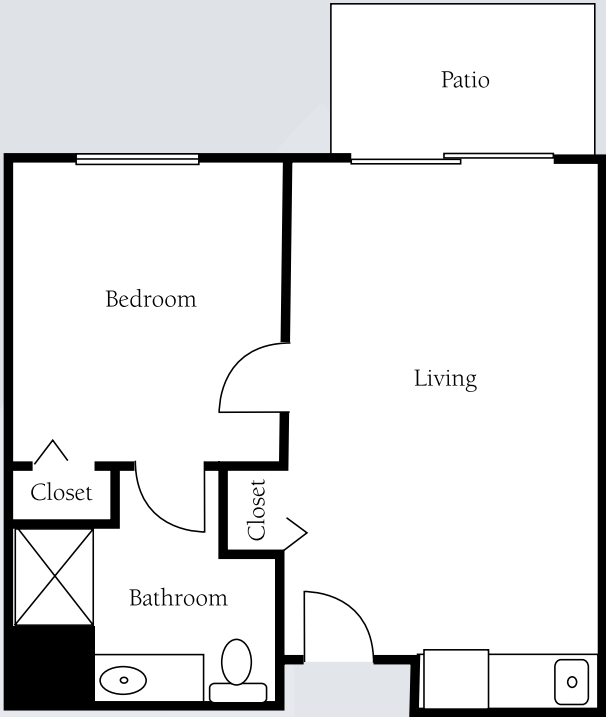

# Floor Plans

Studio  
Approx. 342 sq. ft.

Studio Deluxe  
Approx. 409 sq. ft.

Dimensions are approximate. Floor plans may vary.

**Brookdale North Scottsdale**  
15436 North 64th Street, Scottsdale, AZ 85254 | (480) 948-6950

# Floor Plans

One Bedroom  
Approx. 488 sq. ft.

One Bedroom Deluxe  
Approx. 560 sq. ft.

Dimensions are approximate. Floor plans may vary.

**Brookdale North Scottsdale**  
15436 North 64th Street, Scottsdale, AZ 85254 | (480) 948-6950