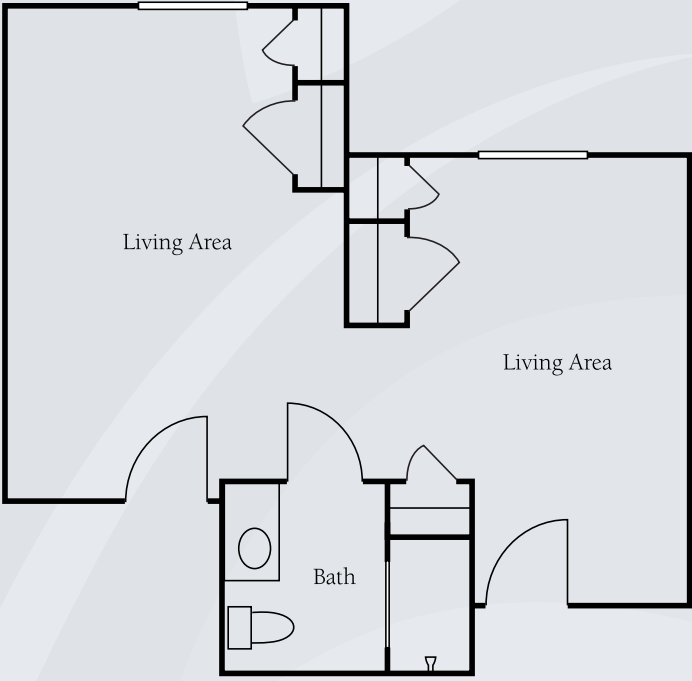

Floor Plans | Assisted Living

Studio A
320 sq. ft.

Studio B
375 - 400 sq. ft.

Dimensions are approximate. Floor plans may vary.

Brookdale Westover Hills
6201 Plaza Parkway, Fort Worth, Texas 76116 | (817) 989-1174
Facility No. 100206 & 100302

brookdale.com

Floor Plans | Assisted Living

One Bedroom
510 - 595 sq. ft.

One Bedroom Deluxe
560 - 590 sq. ft.

Dimensions are approximate. Floor plans may vary.

Brookdale Westover Hills
6201 Plaza Parkway, Fort Worth, Texas 76116 | (817) 989-1174
Facility No. 100206 & 100302

brookdale.com

Floor Plans | Alzheimer's & Dementia Care

Private
320 - 415 sq. ft.

Shared Private
320 - 415 sq. ft. each

Dimensions are approximate. Floor plans may vary.

Brookdale Westover Hills
6201 Plaza Parkway, Fort Worth, Texas 76116 | (817) 989-1174
Facility No. 100206 & 100302