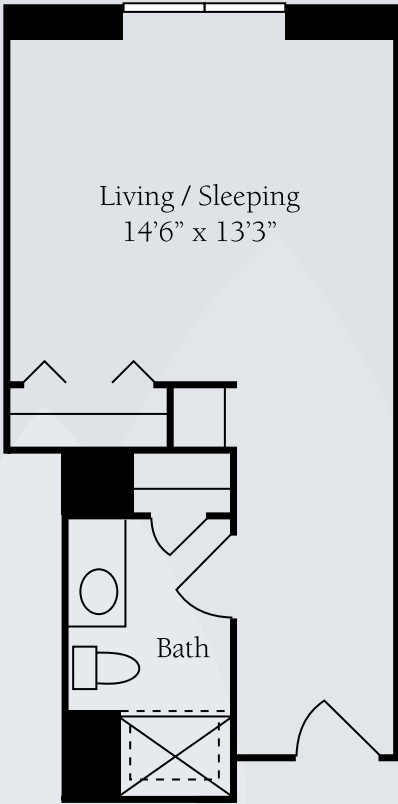

Floor Plans | Assisted Living

Studio A
320 sq. ft.

Studio B
375 - 400 sq. ft.

Dimensions are approximate. Floor plans may vary.

Brookdale Westover Hills
6201 Plaza Parkway, Fort Worth, Texas 76116 | (817) 989-1174
Facility No. 100206 & 100302

brookdale.com

Floor Plans | Assisted Living

Studio C
360 - 415 sq. ft.

Alcove
480 - 510 sq. ft.

Dimensions are approximate. Floor plans may vary.

Brookdale Westover Hills
6201 Plaza Parkway, Fort Worth, Texas 76116 | (817) 989-1174
Facility No. 100206 & 100302

brookdale.com

Floor Plans | Assisted Living

One Bedroom
510 - 595 sq. ft.

One Bedroom Deluxe
560 - 590 sq. ft.

Dimensions are approximate. Floor plans may vary.

Brookdale Westover Hills
6201 Plaza Parkway, Fort Worth, Texas 76116 | (817) 989-1174
Facility No. 100206 & 100302

brookdale.com

Floor Plans | Alzheimer's & Dementia Care

Private
320 - 415 sq. ft.

Shared Private
320 - 415 sq. ft. each

Dimensions are approximate. Floor plans may vary.

Brookdale Westover Hills
6201 Plaza Parkway, Fort Worth, Texas 76116 | (817) 989-1174
Facility No. 100206 & 100302