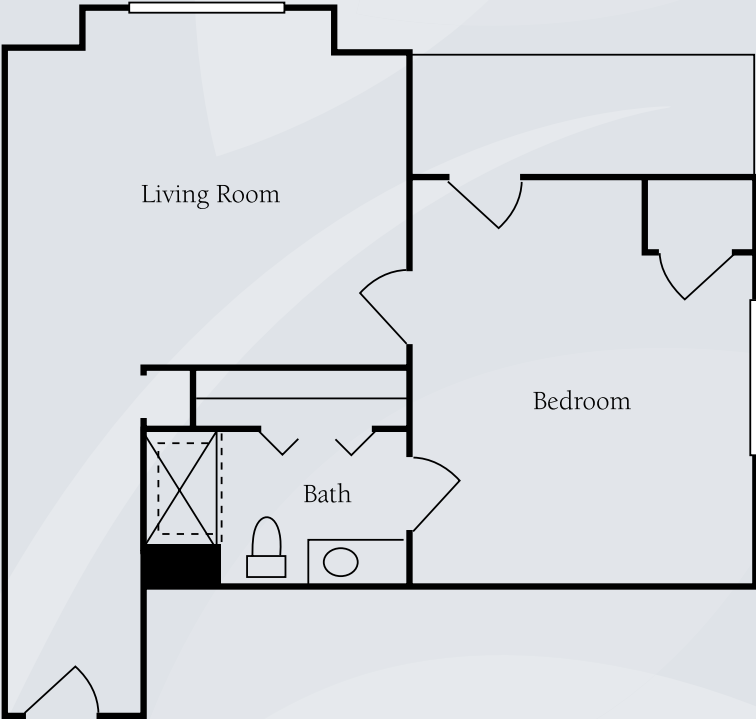

brookdale.com

Floor Plans | Assisted Living

One Bedroom
510 - 595 sq. ft.

One Bedroom Deluxe
560 - 590 sq. ft.

Dimensions are approximate. Floor plans may vary.

Brookdale Westover Hills
6201 Plaza Parkway, Fort Worth, Texas 76116 | (817) 989-1174
Facility No. 100206 & 100302

brookdale.com

Floor Plans | Alzheimer's & Dementia Care

Private
320 - 415 sq. ft.

Shared Private
320 - 415 sq. ft. each

Dimensions are approximate. Floor plans may vary.

Brookdale Westover Hills
6201 Plaza Parkway, Fort Worth, Texas 76116 | (817) 989-1174
Facility No. 100206 & 100302