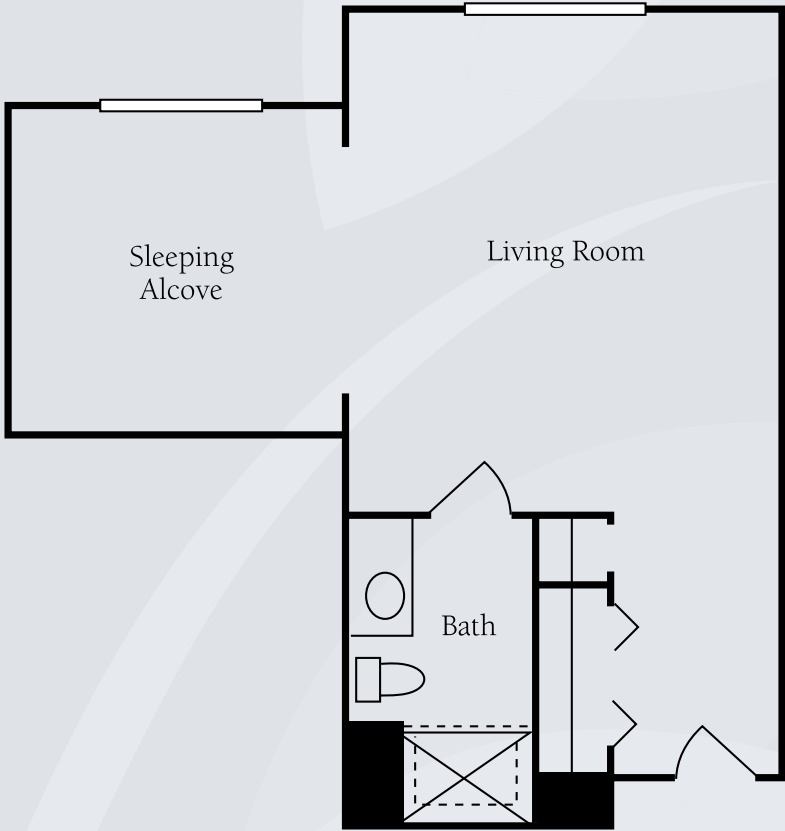

Floor Plans | Assisted Living

Studio A
320 sq. ft.

Studio B
375 - 400 sq. ft.

Dimensions are approximate. Floor plans may vary.

Brookdale Westover Hills
6201 Plaza Parkway, Fort Worth, Texas 76116 | (817) 989-1174
Facility No. 100206 & 100302

brookdale.com

Floor Plans | Assisted Living

Studio C
360 - 415 sq. ft.

Alcove
480 - 510 sq. ft.

Dimensions are approximate. Floor plans may vary.

Brookdale Westover Hills
6201 Plaza Parkway, Fort Worth, Texas 76116 | (817) 989-1174
Facility No. 100206 & 100302

brookdale.com

Floor Plans | Assisted Living

One Bedroom
510 - 595 sq. ft.

One Bedroom Deluxe
560 - 590 sq. ft.

Dimensions are approximate. Floor plans may vary.

Brookdale Westover Hills
6201 Plaza Parkway, Fort Worth, Texas 76116 | (817) 989-1174
Facility No. 100206 & 100302

brookdale.com

Floor Plans | Alzheimer's & Dementia Care

Private
320 - 415 sq. ft.

Shared Private
320 - 415 sq. ft. each

Dimensions are approximate. Floor plans may vary.

Brookdale Westover Hills
6201 Plaza Parkway, Fort Worth, Texas 76116 | (817) 989-1174
Facility No. 100206 & 100302