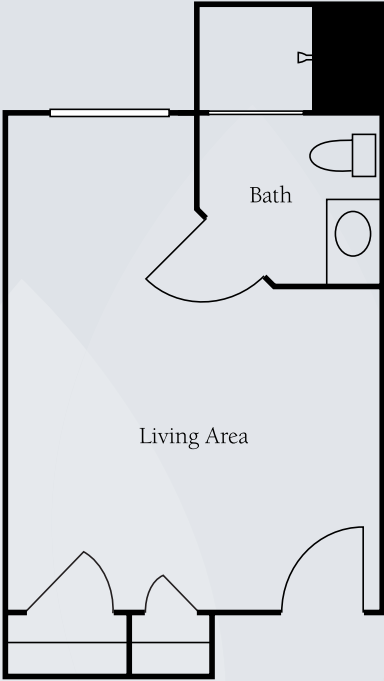

Floor Plans | Assisted Living

Studio A
320 sq. ft.

Studio B
375 - 400 sq. ft.

Dimensions are approximate. Floor plans may vary.

Brookdale Westover Hills
6201 Plaza Parkway, Fort Worth, Texas 76116 | (817) 989-1174
Facility No. 100206 & 100302

brookdale.com

Floor Plans | Assisted Living

Studio C
360 - 415 sq. ft.

Alcove
480 - 510 sq. ft.

Dimensions are approximate. Floor plans may vary.

Brookdale Westover Hills
6201 Plaza Parkway, Fort Worth, Texas 76116 | (817) 989-1174
Facility No. 100206 & 100302

brookdale.com

Floor Plans | Assisted Living

One Bedroom
510 - 595 sq. ft.

One Bedroom Deluxe
560 - 590 sq. ft.

Dimensions are approximate. Floor plans may vary.

Brookdale Westover Hills
6201 Plaza Parkway, Fort Worth, Texas 76116 | (817) 989-1174
Facility No. 100206 & 100302

brookdale.com

Floor Plans | Alzheimer's & Dementia Care

Private
320 - 415 sq. ft.

Shared Private
320 - 415 sq. ft. each

Dimensions are approximate. Floor plans may vary.

Brookdale Westover Hills
6201 Plaza Parkway, Fort Worth, Texas 76116 | (817) 989-1174
Facility No. 100206 & 100302