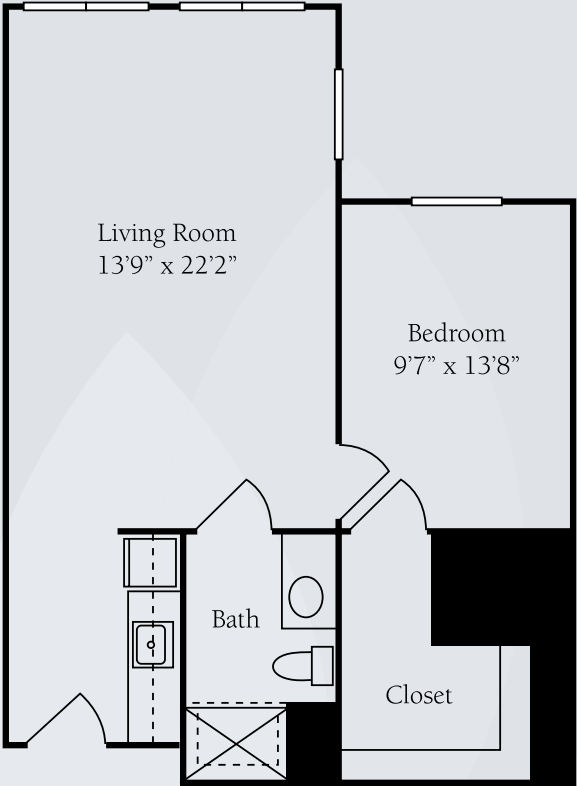

Floor Plans | Assisted Living

Studio A
320 sq. ft.

Studio B
375 - 400 sq. ft.

Dimensions are approximate. Floor plans may vary.

Brookdale Westover Hills
6201 Plaza Parkway, Fort Worth, Texas 76116 | (817) 989-1174
Facility No. 100206 & 100302

brookdale.com

Floor Plans | Assisted Living

Studio C
360 - 415 sq. ft.

Alcove
480 - 510 sq. ft.

Dimensions are approximate. Floor plans may vary.

Brookdale Westover Hills
6201 Plaza Parkway, Fort Worth, Texas 76116 | (817) 989-1174
Facility No. 100206 & 100302

brookdale.com

Floor Plans | Assisted Living

One Bedroom
510 - 595 sq. ft.

One Bedroom Deluxe
560 - 590 sq. ft.

Dimensions are approximate. Floor plans may vary.

Brookdale Westover Hills
6201 Plaza Parkway, Fort Worth, Texas 76116 | (817) 989-1174
Facility No. 100206 & 100302

brookdale.com

Floor Plans | Alzheimer's & Dementia Care

Private
320 - 415 sq. ft.

Shared Private
320 - 415 sq. ft. each

Dimensions are approximate. Floor plans may vary.

Brookdale Westover Hills
6201 Plaza Parkway, Fort Worth, Texas 76116 | (817) 989-1174
Facility No. 100206 & 100302