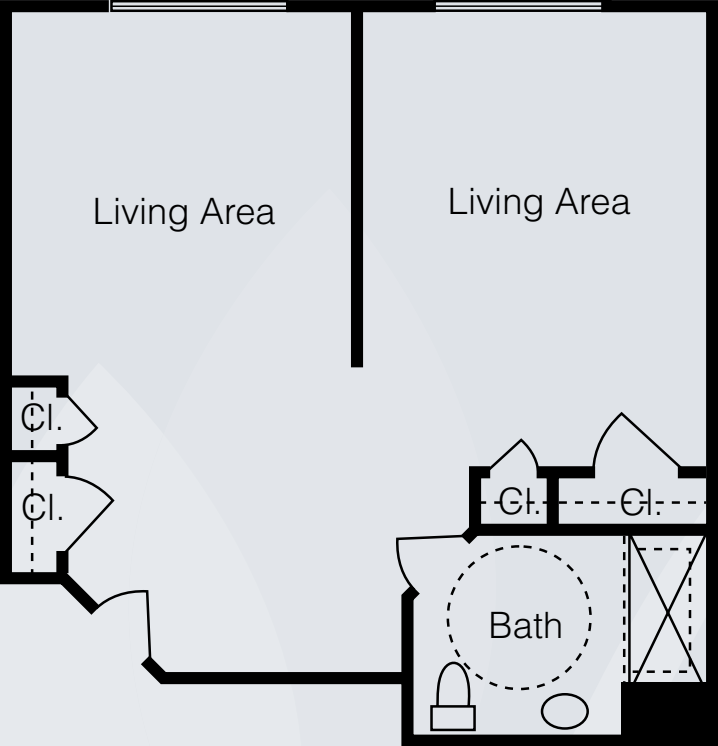

Floor Plans | Assisted Living

Studio – Unit A
315 to 405 sq. ft.

Studio – B
410 to 495 sq. ft.

Dimensions are approximate. Floor plans may vary.

Brookdale Northwest Hills
5715 Mesa Drive, Austin, Texas 78731 | (512) 454-5900
Facility No. 050750

brookdale.com

Floor Plans | Assisted Living

One Bedroom – Unit C
505 sq. ft.

One Bedroom – Unit D
540 sq. ft.

Dimensions are approximate. Floor plans may vary.

Brookdale Northwest Hills
5715 Mesa Drive, Austin, Texas 78731 | (512) 454-5900
Facility No. 050750

brookdale.com

Floor Plans | Alzheimer's & Dementia Care

Semi-Private – Unit E
350 sq. ft.

Studio – Unit F
325 to 370 sq. ft.

Dimensions are approximate. Floor plans may vary.

Brookdale Northwest Hills
5715 Mesa Drive, Austin, Texas 78731 | (512) 454-5900
Facility No. 050750