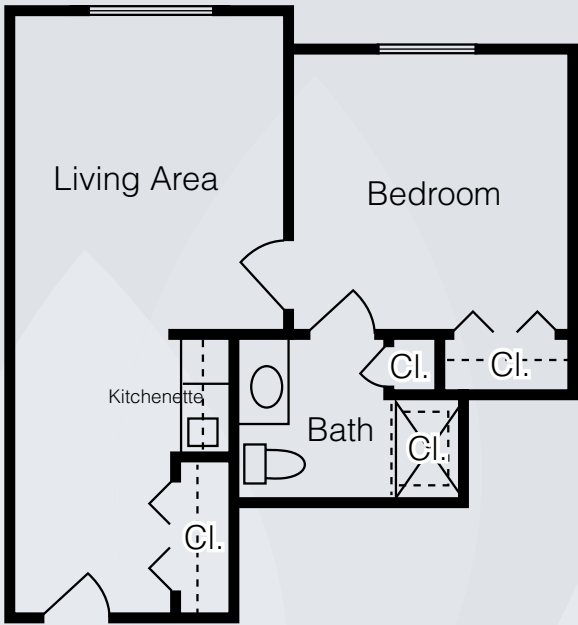

Floor Plans | Assisted Living

Studio – Unit A
315 to 405 sq. ft.

Studio – B
410 to 495 sq. ft.

Dimensions are approximate. Floor plans may vary.

Brookdale Northwest Hills
5715 Mesa Drive, Austin, Texas 78731 | (512) 454-5900
Facility No. 050750

brookdale.com

Floor Plans | Assisted Living

One Bedroom – Unit C
505 sq. ft.

One Bedroom – Unit D
540 sq. ft.

Dimensions are approximate. Floor plans may vary.

Brookdale Northwest Hills
5715 Mesa Drive, Austin, Texas 78731 | (512) 454-5900
Facility No. 050750

brookdale.com

Floor Plans | Alzheimer's & Dementia Care

Semi-Private – Unit E
350 sq. ft.

Studio – Unit F
325 to 370 sq. ft.

Dimensions are approximate. Floor plans may vary.

Brookdale Northwest Hills
5715 Mesa Drive, Austin, Texas 78731 | (512) 454-5900
Facility No. 050750