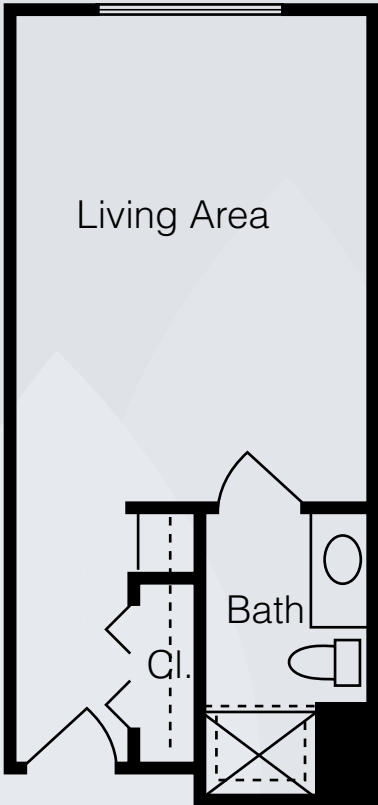

Floor Plans | Assisted Living

Studio – Unit A
315 to 405 sq. ft.

Studio – B
410 to 495 sq. ft.

Dimensions are approximate. Floor plans may vary.

Brookdale Northwest Hills
5715 Mesa Drive, Austin, Texas 78731 | (512) 454-5900
Facility No. 050750

brookdale.com

Floor Plans | Assisted Living

One Bedroom – Unit C
505 sq. ft.

One Bedroom – Unit D
540 sq. ft.

Dimensions are approximate. Floor plans may vary.

Brookdale Northwest Hills
5715 Mesa Drive, Austin, Texas 78731 | (512) 454-5900
Facility No. 050750

brookdale.com

Floor Plans | Alzheimer's & Dementia Care

Semi-Private – Unit E
350 sq. ft.

Studio – Unit F
325 to 370 sq. ft.

Dimensions are approximate. Floor plans may vary.

Brookdale Northwest Hills
5715 Mesa Drive, Austin, Texas 78731 | (512) 454-5900
Facility No. 050750