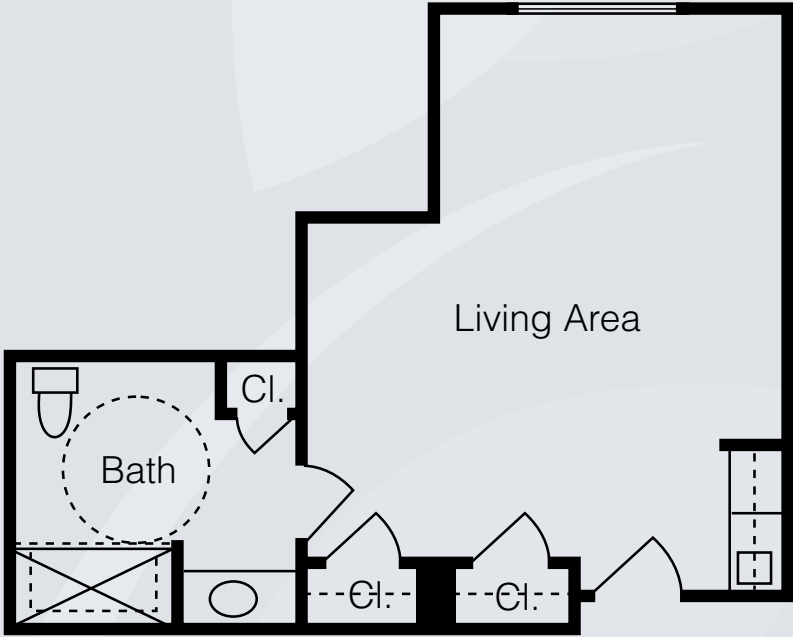

Floor Plans | Assisted Living

Studio – Unit A
315 to 405 sq. ft.

Studio – B
410 to 495 sq. ft.

Dimensions are approximate. Floor plans may vary.

Brookdale Northwest Hills
5715 Mesa Drive, Austin, Texas 78731 | (512) 454-5900
Facility No. 050750

brookdale.com

Floor Plans | Assisted Living

One Bedroom – Unit C
505 sq. ft.

One Bedroom – Unit D
540 sq. ft.

Dimensions are approximate. Floor plans may vary.

Brookdale Northwest Hills
5715 Mesa Drive, Austin, Texas 78731 | (512) 454-5900
Facility No. 050750

brookdale.com

Floor Plans | Alzheimer's & Dementia Care

Semi-Private – Unit E
350 sq. ft.

Studio – Unit F
325 to 370 sq. ft.

Dimensions are approximate. Floor plans may vary.

Brookdale Northwest Hills
5715 Mesa Drive, Austin, Texas 78731 | (512) 454-5900
Facility No. 050750