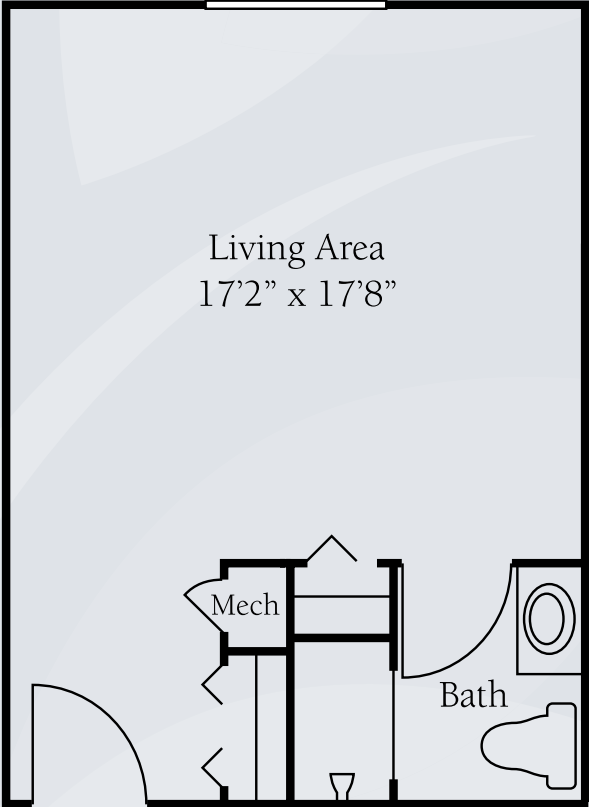

Floor Plans | Assisted Living

Standard Studio
365 sq. ft.

Standard Studio
435 sq. ft.

Dimensions are approximate. Floor plans may vary.

Brookdale Spring Shadows
9889 Kempwood Drive, Houston, Texas 77080 | (713) 934-8844
Facility Nos. 030388 & 030389

brookdale.com

Floor Plans | Assisted Living

Deluxe Studio
450 sq. ft.

Deluxe Studio
505 sq. ft.

Dimensions are approximate. Floor plans may vary.

Brookdale Spring Shadows
9889 Kempwood Drive, Houston, Texas 77080 | (713) 934-8844
Facility Nos. 030388 & 030389

brookdale.com

Floor Plans | Alzheimer's & Dementia Care

Clare Bridge® Private Studio
365 sq. ft.

Semi-private Studio
555 sq. ft.

Dimensions are approximate. Floor plans may vary.

Brookdale Spring Shadows
9889 Kempwood Drive, Houston, Texas 77080 | (713) 934-8844
Facility Nos. 030388 & 030389