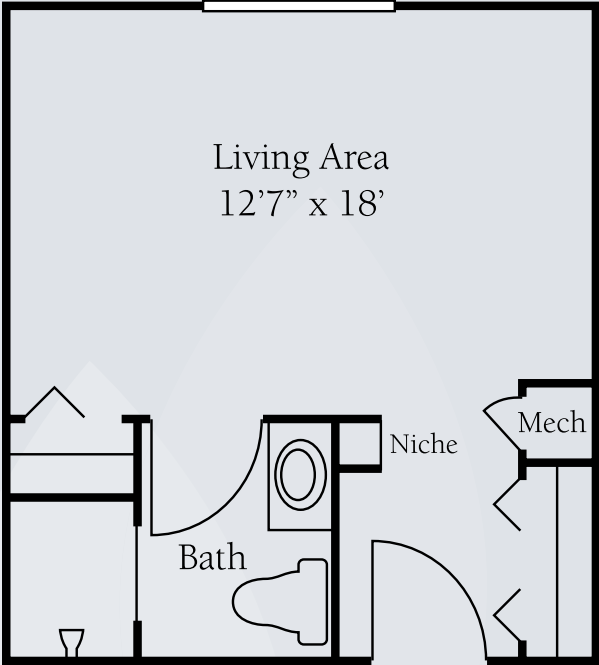

Floor Plans | Assisted Living

Standard Studio
365 sq. ft.

Standard Studio
435 sq. ft.

Dimensions are approximate. Floor plans may vary.

Brookdale Spring Shadows
9889 Kempwood Drive, Houston, Texas 77080 | (713) 934-8844
Facility Nos. 030388 & 030389

brookdale.com

Floor Plans | Assisted Living

Deluxe Studio
450 sq. ft.

Deluxe Studio
505 sq. ft.

Dimensions are approximate. Floor plans may vary.

Brookdale Spring Shadows
9889 Kempwood Drive, Houston, Texas 77080 | (713) 934-8844
Facility Nos. 030388 & 030389

brookdale.com

Floor Plans | Alzheimer's & Dementia Care

Clare Bridge® Private Studio
365 sq. ft.

Semi-private Studio
555 sq. ft.

Dimensions are approximate. Floor plans may vary.

Brookdale Spring Shadows
9889 Kempwood Drive, Houston, Texas 77080 | (713) 934-8844
Facility Nos. 030388 & 030389