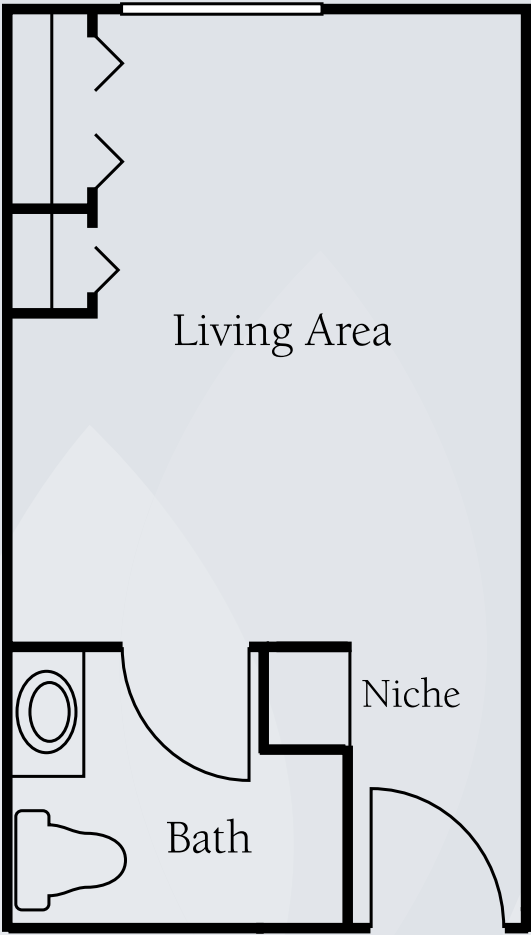

Floor Plans | Assisted Living

Standard Studio
365 sq. ft.

Standard Studio
435 sq. ft.

Dimensions are approximate. Floor plans may vary.

Brookdale Spring Shadows
9889 Kempwood Drive, Houston, Texas 77080 | (713) 934-8844
Facility Nos. 030388 & 030389

brookdale.com

Floor Plans | Assisted Living

Deluxe Studio
450 sq. ft.

Deluxe Studio
505 sq. ft.

Dimensions are approximate. Floor plans may vary.

Brookdale Spring Shadows
9889 Kempwood Drive, Houston, Texas 77080 | (713) 934-8844
Facility Nos. 030388 & 030389

brookdale.com

Floor Plans | Alzheimer's & Dementia Care

Clare Bridge® Private Studio
365 sq. ft.

Semi-private Studio
555 sq. ft.

Dimensions are approximate. Floor plans may vary.

Brookdale Spring Shadows
9889 Kempwood Drive, Houston, Texas 77080 | (713) 934-8844
Facility Nos. 030388 & 030389