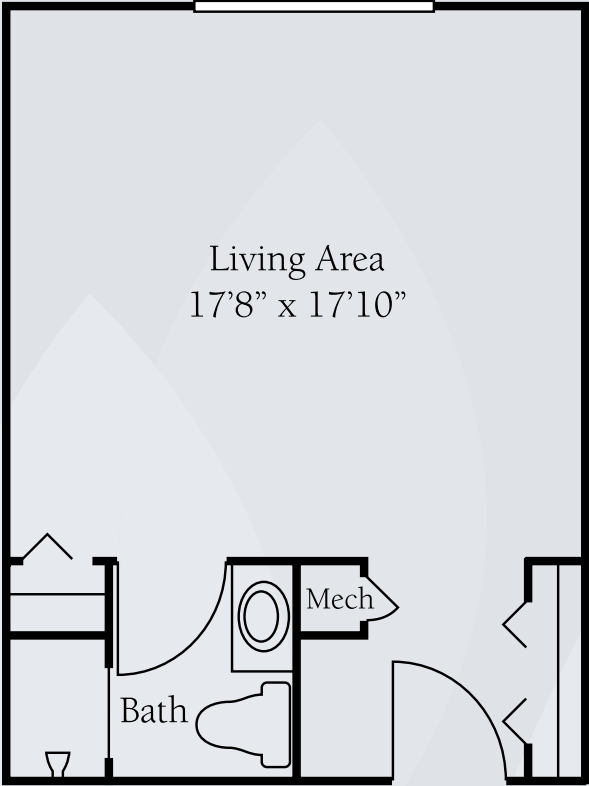

Floor Plans | Assisted Living

Standard Studio
365 sq. ft.

Standard Studio
435 sq. ft.

Dimensions are approximate. Floor plans may vary.

Brookdale Spring Shadows
9889 Kempwood Drive, Houston, Texas 77080 | (713) 934-8844
Facility Nos. 030388 & 030389

brookdale.com

Floor Plans | Assisted Living

Deluxe Studio
450 sq. ft.

Deluxe Studio
505 sq. ft.

Dimensions are approximate. Floor plans may vary.

Brookdale Spring Shadows
9889 Kempwood Drive, Houston, Texas 77080 | (713) 934-8844
Facility Nos. 030388 & 030389

brookdale.com

Floor Plans | Alzheimer's & Dementia Care

Clare Bridge® Private Studio
365 sq. ft.

Semi-private Studio
555 sq. ft.

Dimensions are approximate. Floor plans may vary.

Brookdale Spring Shadows
9889 Kempwood Drive, Houston, Texas 77080 | (713) 934-8844
Facility Nos. 030388 & 030389