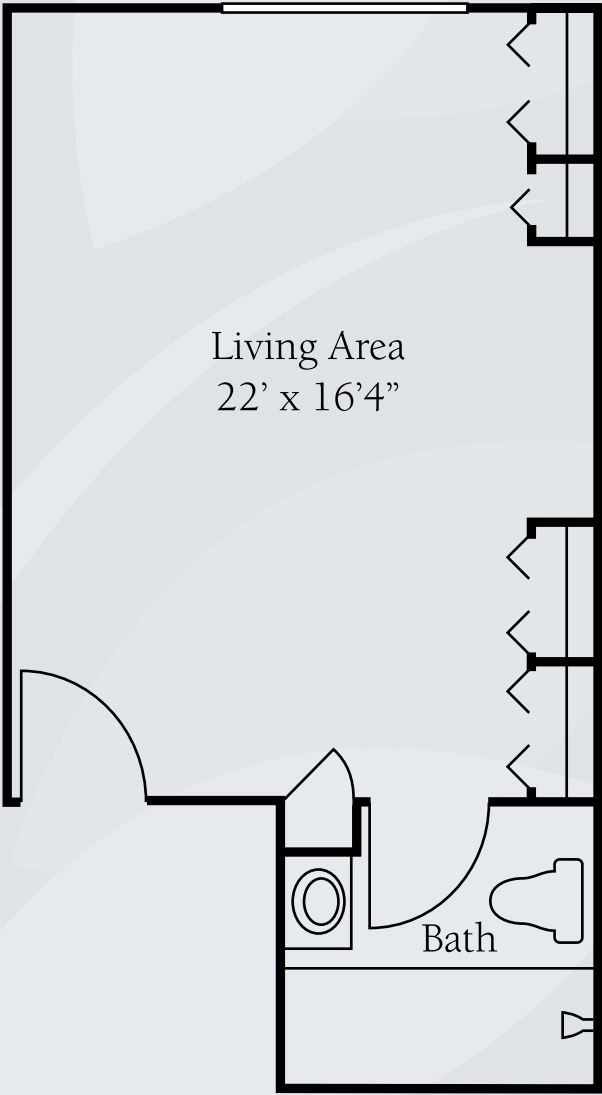

Floor Plans | Assisted Living

Standard Studio
365 sq. ft.

Standard Studio
435 sq. ft.

Dimensions are approximate. Floor plans may vary.

Brookdale Spring Shadows
9889 Kempwood Drive, Houston, Texas 77080 | (713) 934-8844
Facility Nos. 030388 & 030389

brookdale.com

Floor Plans | Assisted Living

Deluxe Studio
450 sq. ft.

Deluxe Studio
505 sq. ft.

Dimensions are approximate. Floor plans may vary.

Brookdale Spring Shadows
9889 Kempwood Drive, Houston, Texas 77080 | (713) 934-8844
Facility Nos. 030388 & 030389

brookdale.com

Floor Plans | Alzheimer's & Dementia Care

Clare Bridge® Private Studio
365 sq. ft.

Semi-private Studio
555 sq. ft.

Dimensions are approximate. Floor plans may vary.

Brookdale Spring Shadows
9889 Kempwood Drive, Houston, Texas 77080 | (713) 934-8844
Facility Nos. 030388 & 030389