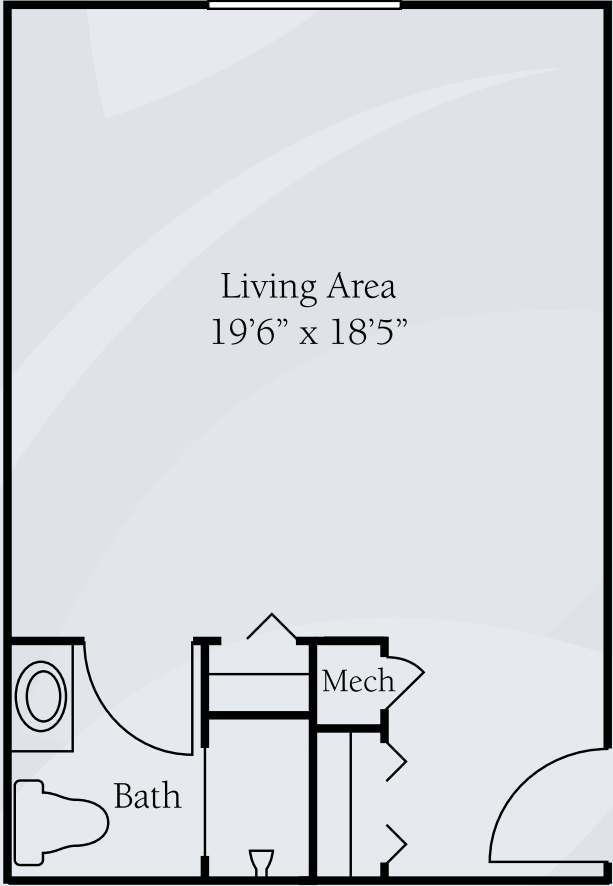

Floor Plans | Assisted Living

Standard Studio
365 sq. ft.

Standard Studio
435 sq. ft.

Dimensions are approximate. Floor plans may vary.

Brookdale Spring Shadows
9889 Kempwood Drive, Houston, Texas 77080 | (713) 934-8844
Facility Nos. 030388 & 030389

brookdale.com

Floor Plans | Assisted Living

Deluxe Studio
450 sq. ft.

Deluxe Studio
505 sq. ft.

Dimensions are approximate. Floor plans may vary.

Brookdale Spring Shadows
9889 Kempwood Drive, Houston, Texas 77080 | (713) 934-8844
Facility Nos. 030388 & 030389

brookdale.com

Floor Plans | Alzheimer's & Dementia Care

Clare Bridge® Private Studio
365 sq. ft.

Semi-private Studio
555 sq. ft.

Dimensions are approximate. Floor plans may vary.

Brookdale Spring Shadows
9889 Kempwood Drive, Houston, Texas 77080 | (713) 934-8844
Facility Nos. 030388 & 030389