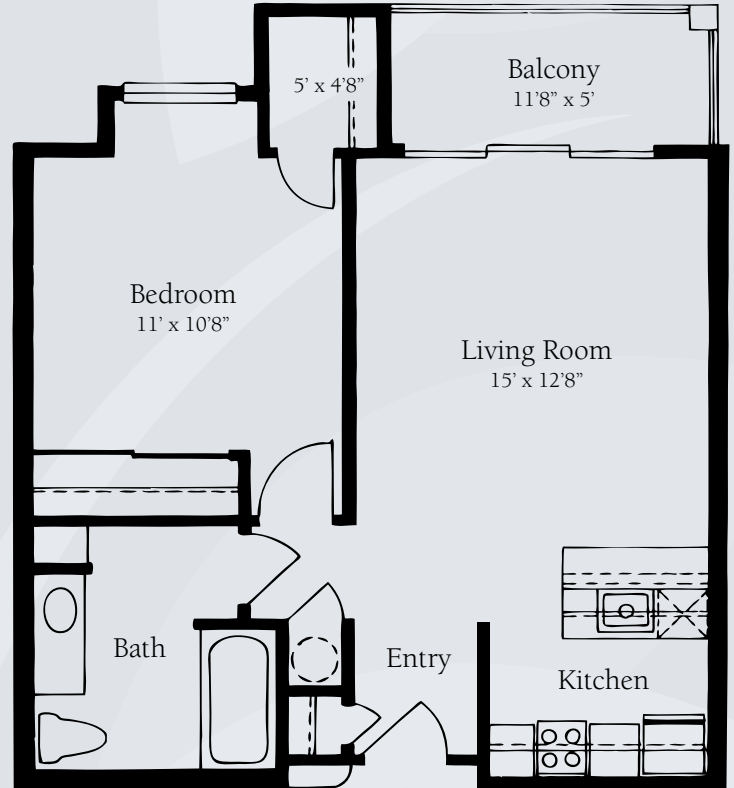

Floor Plans | Independent Living

Bougainvillea
Studio Plus Patio/Balcony
492 sq. ft.

Cottonwood
One Bedroom
602 sq. ft.

Dimensions are approximate. Floor plans may vary.

Brookdale Santa Catalina
7500 North Calle Sin Envidia, Tucson, AZ 85718 | (520) 742-6242

brookdale.com

Floor Plans | Independent Living

Gardenia
One Bedroom
726 sq. ft.

Jasmine
One Bedroom
727 sq. ft.

Dimensions are approximate. Floor plans may vary.

Brookdale Santa Catalina
7500 North Calle Sin Envidia, Tucson, AZ 85718 | (520) 742-6242

brookdale.com

Floor Plans | Independent Living

Magnolia Two Bedroom Plus Patio/Balcony 905 sq. ft.

Verbena Deluxe Two Bedroom Plus Patio/Balcony 1,043 sq. ft.

Dimensions are approximate. Floor plans may vary.

Brookdale Santa Catalina
7500 North Calle Sin Envidia, Tucson, AZ 85718 | (520) 742-6242

brookdale.com

Floor Plans | Independent Living

Willow
Super Two Bedroom Plus Patio/Balcony
1,455 sq. ft.

Dimensions are approximate. Floor plans may vary.