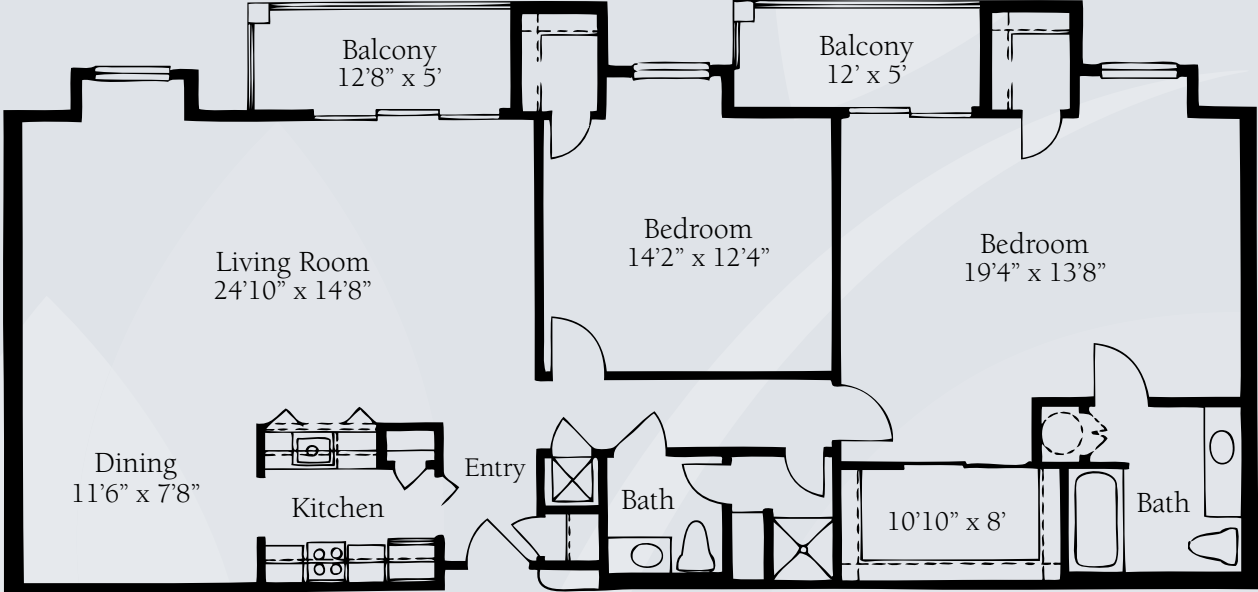

Floor Plans | Independent Living

Bougainvillea
Studio Plus Patio/Balcony
492 sq. ft.

Cottonwood
One Bedroom
602 sq. ft.

Dimensions are approximate. Floor plans may vary.

Brookdale Santa Catalina
7500 North Calle Sin Envidia, Tucson, AZ 85718 | (520) 742-6242

brookdale.com

Floor Plans | Independent Living

Gardenia
One Bedroom
726 sq. ft.

Jasmine
One Bedroom
727 sq. ft.

Dimensions are approximate. Floor plans may vary.

Brookdale Santa Catalina
7500 North Calle Sin Envidia, Tucson, AZ 85718 | (520) 742-6242

brookdale.com

Floor Plans | Independent Living

Magnolia Two Bedroom Plus Patio/Balcony 905 sq. ft.

Verbena Deluxe Two Bedroom Plus Patio/Balcony 1,043 sq. ft.

Dimensions are approximate. Floor plans may vary.

Brookdale Santa Catalina
7500 North Calle Sin Envidia, Tucson, AZ 85718 | (520) 742-6242

brookdale.com

Floor Plans | Independent Living

Willow
Super Two Bedroom Plus Patio/Balcony
1,455 sq. ft.

Dimensions are approximate. Floor plans may vary.