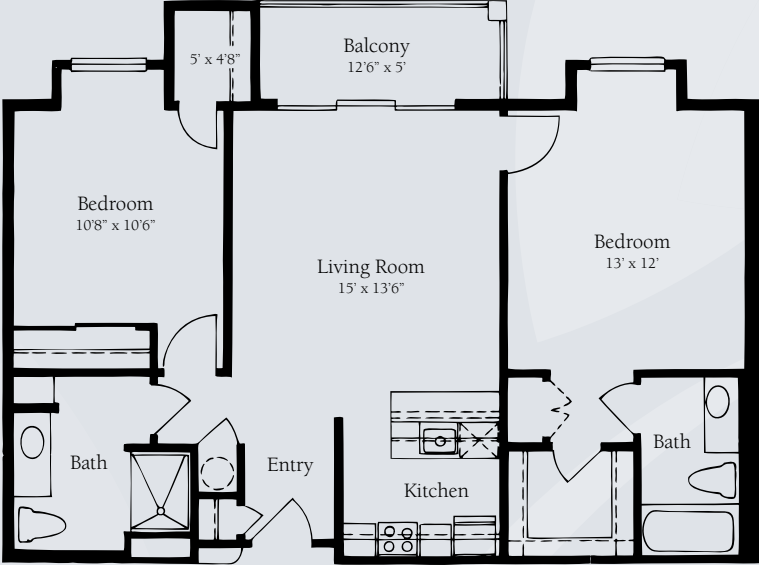

Floor Plans | Independent Living

Bougainvillea
Studio Plus Patio/Balcony
492 sq. ft.

Cottonwood
One Bedroom
602 sq. ft.

Dimensions are approximate. Floor plans may vary.

Brookdale Santa Catalina
7500 North Calle Sin Envidia, Tucson, AZ 85718 | (520) 742-6242

brookdale.com

Floor Plans | Independent Living

Gardenia
One Bedroom
726 sq. ft.

Jasmine
One Bedroom
727 sq. ft.

Dimensions are approximate. Floor plans may vary.

Brookdale Santa Catalina
7500 North Calle Sin Envidia, Tucson, AZ 85718 | (520) 742-6242

brookdale.com

Floor Plans | Independent Living

Magnolia Two Bedroom Plus Patio/Balcony 905 sq. ft.

Verbena Deluxe Two Bedroom Plus Patio/Balcony 1,043 sq. ft.

Dimensions are approximate. Floor plans may vary.

Brookdale Santa Catalina
7500 North Calle Sin Envidia, Tucson, AZ 85718 | (520) 742-6242

brookdale.com

Floor Plans | Independent Living

Willow
Super Two Bedroom Plus Patio/Balcony
1,455 sq. ft.

Dimensions are approximate. Floor plans may vary.