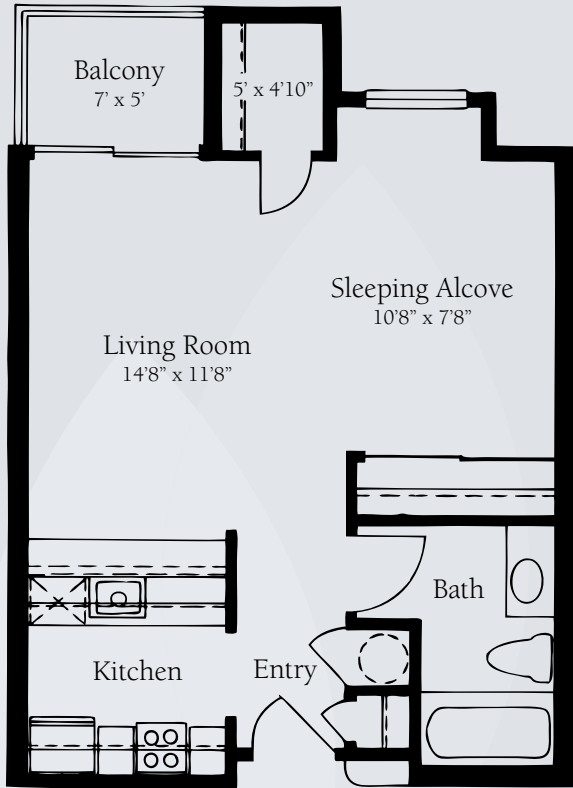

Floor Plans | Independent Living

Bougainvillea
Studio Plus Patio/Balcony
492 sq. ft.

Cottonwood
One Bedroom
602 sq. ft.

Dimensions are approximate. Floor plans may vary.

Brookdale Santa Catalina
7500 North Calle Sin Envidia, Tucson, AZ 85718 | (520) 742-6242

brookdale.com

Floor Plans | Independent Living

Gardenia
One Bedroom
726 sq. ft.

Jasmine
One Bedroom
727 sq. ft.

Dimensions are approximate. Floor plans may vary.

Brookdale Santa Catalina
7500 North Calle Sin Envidia, Tucson, AZ 85718 | (520) 742-6242

brookdale.com

Floor Plans | Independent Living

Magnolia Two Bedroom Plus Patio/Balcony 905 sq. ft.

Verbena Deluxe Two Bedroom Plus Patio/Balcony 1,043 sq. ft.

Dimensions are approximate. Floor plans may vary.

Brookdale Santa Catalina
7500 North Calle Sin Envidia, Tucson, AZ 85718 | (520) 742-6242

brookdale.com

Floor Plans | Independent Living

Willow
Super Two Bedroom Plus Patio/Balcony
1,455 sq. ft.

Dimensions are approximate. Floor plans may vary.