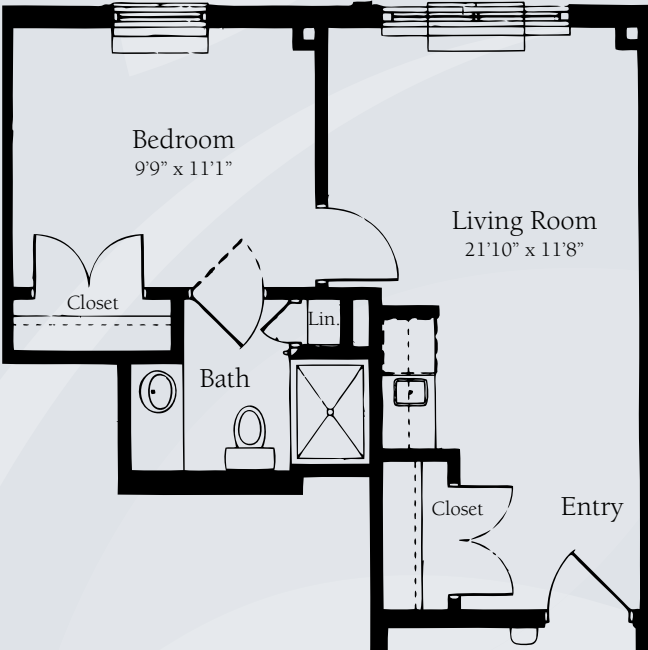

brookdale.com

Floor Plans | Independent Living

Magnolia Two Bedroom Plus Patio/Balcony 905 sq. ft.

Verbena Deluxe Two Bedroom Plus Patio/Balcony 1,043 sq. ft.

Dimensions are approximate. Floor plans may vary.

Brookdale Santa Catalina
7500 North Calle Sin Envidia, Tucson, AZ 85718 | (520) 742-6242

brookdale.com

Floor Plans | Independent Living

Willow
Super Two Bedroom Plus Patio/Balcony
1,455 sq. ft.

Dimensions are approximate. Floor plans may vary.

Brookdale Santa Catalina
7500 North Calle Sin Envidia, Tucson, AZ 85718 | (520) 742-6242

brookdale.com

Floor Plans | Assisted Living

**Pima
Studio**
335 sq. ft.

**Romero
One Bedroom**
420 sq. ft.

Dimensions are approximate. Floor plans may vary.

Brookdale Santa Catalina
7500 North Calle Sin Envidia, Tucson, AZ 85718 | (520) 742-6242

brookdale.com

Floor Plans | Assisted Living

Sabino
One Bedroom
460 sq. ft.

Ventana
One Bedroom
510 sq. ft.

Dimensions are approximate. Floor plans may vary.