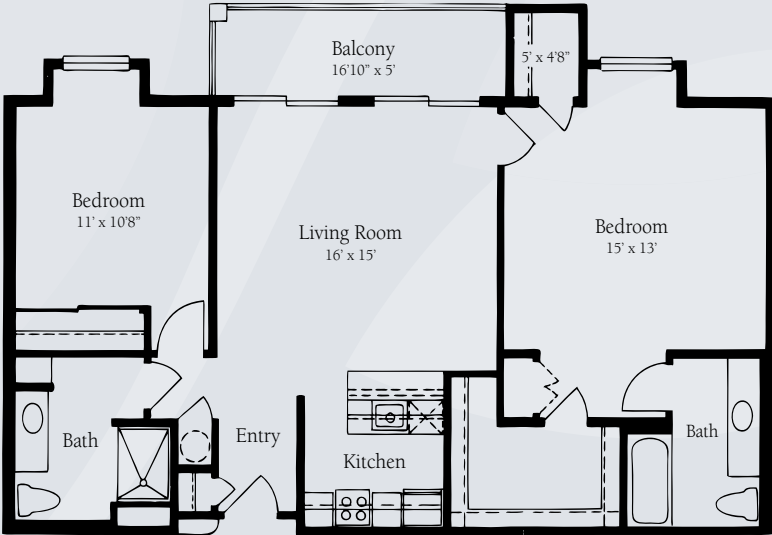

Floor Plans | Independent Living

Bougainvillea
Studio Plus Patio/Balcony
492 sq. ft.

Cottonwood
One Bedroom
602 sq. ft.

Dimensions are approximate. Floor plans may vary.

Brookdale Santa Catalina
7500 North Calle Sin Envidia, Tucson, AZ 85718 | (520) 742-6242

brookdale.com

Floor Plans | Independent Living

Gardenia
One Bedroom
726 sq. ft.

Jasmine
One Bedroom
727 sq. ft.

Dimensions are approximate. Floor plans may vary.

Brookdale Santa Catalina
7500 North Calle Sin Envidia, Tucson, AZ 85718 | (520) 742-6242

brookdale.com

Floor Plans | Independent Living

Magnolia Two Bedroom Plus Patio/Balcony 905 sq. ft.

Verbena Deluxe Two Bedroom Plus Patio/Balcony 1,043 sq. ft.

Dimensions are approximate. Floor plans may vary.

Brookdale Santa Catalina
7500 North Calle Sin Envidia, Tucson, AZ 85718 | (520) 742-6242

brookdale.com

Floor Plans | Independent Living

Willow
Super Two Bedroom Plus Patio/Balcony
1,455 sq. ft.

Dimensions are approximate. Floor plans may vary.