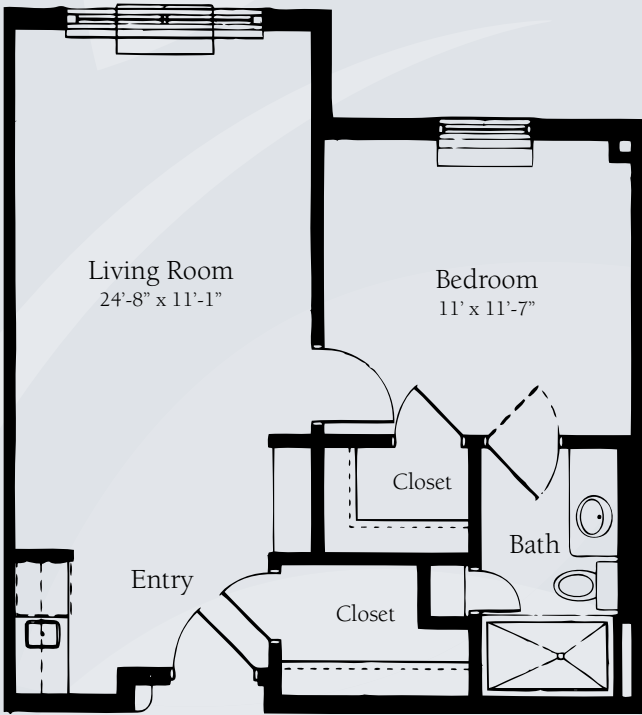

Brookdale Santa Catalina
7500 North Calle Sin Envidia, Tucson, AZ 85718 | (520) 742-6242

brookdale.com

Floor Plans | Independent Living

Willow
Super Two Bedroom Plus Patio/Balcony
1,455 sq. ft.

Dimensions are approximate. Floor plans may vary.

Brookdale Santa Catalina
7500 North Calle Sin Envidia, Tucson, AZ 85718 | (520) 742-6242

brookdale.com

Floor Plans | Assisted Living

**Pima
Studio**
335 sq. ft.

**Romero
One Bedroom**
420 sq. ft.

Dimensions are approximate. Floor plans may vary.

Brookdale Santa Catalina
7500 North Calle Sin Envidia, Tucson, AZ 85718 | (520) 742-6242

brookdale.com

Floor Plans | Assisted Living

Sabino
One Bedroom
460 sq. ft.

Ventana
One Bedroom
510 sq. ft.

Dimensions are approximate. Floor plans may vary.

Brookdale Santa Catalina
7500 North Calle Sin Envidia, Tucson, AZ 85718 | (520) 742-6242

brookdale.com

Floor Plans | Alzheimer's & Dementia Care

Studio
255 sq. ft.

Dimensions are approximate. Floor plans may vary.