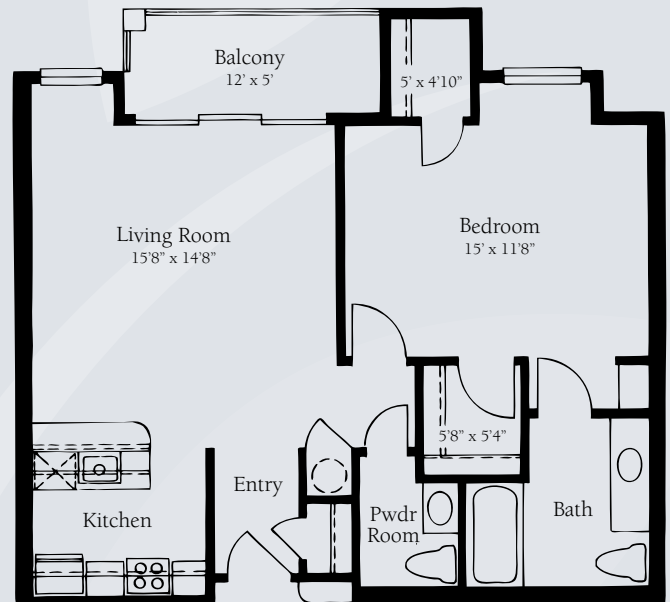

Floor Plans | Independent Living

Bougainvillea
Studio Plus Patio/Balcony
492 sq. ft.

Cottonwood
One Bedroom
602 sq. ft.

Dimensions are approximate. Floor plans may vary.

Brookdale Santa Catalina
7500 North Calle Sin Envidia, Tucson, AZ 85718 | (520) 742-6242

brookdale.com

Floor Plans | Independent Living

Gardenia
One Bedroom
726 sq. ft.

Jasmine
One Bedroom
727 sq. ft.

Dimensions are approximate. Floor plans may vary.

Brookdale Santa Catalina
7500 North Calle Sin Envidia, Tucson, AZ 85718 | (520) 742-6242

brookdale.com

Floor Plans | Independent Living

Magnolia Two Bedroom Plus Patio/Balcony 905 sq. ft.

Verbena Deluxe Two Bedroom Plus Patio/Balcony 1,043 sq. ft.

Dimensions are approximate. Floor plans may vary.

Brookdale Santa Catalina
7500 North Calle Sin Envidia, Tucson, AZ 85718 | (520) 742-6242

brookdale.com

Floor Plans | Independent Living

Willow
Super Two Bedroom Plus Patio/Balcony
1,455 sq. ft.

Dimensions are approximate. Floor plans may vary.