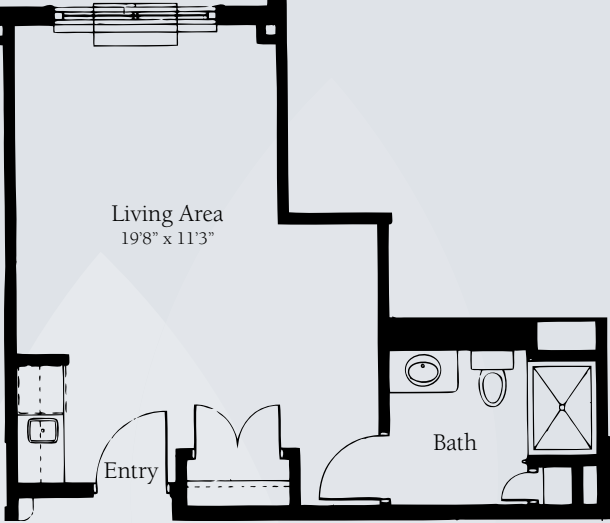

Floor Plans | Independent Living

Bougainvillea
Studio Plus Patio/Balcony
492 sq. ft.

Cottonwood
One Bedroom
602 sq. ft.

Dimensions are approximate. Floor plans may vary.

Brookdale Santa Catalina
7500 North Calle Sin Envidia, Tucson, AZ 85718 | (520) 742-6242

brookdale.com

Floor Plans | Independent Living

Magnolia Two Bedroom Plus Patio/Balcony 905 sq. ft.

Verbena Deluxe Two Bedroom Plus Patio/Balcony 1,043 sq. ft.

Dimensions are approximate. Floor plans may vary.

Brookdale Santa Catalina
7500 North Calle Sin Envidia, Tucson, AZ 85718 | (520) 742-6242

brookdale.com

Floor Plans | Independent Living

Willow
Super Two Bedroom Plus Patio/Balcony
1,455 sq. ft.

Dimensions are approximate. Floor plans may vary.

Brookdale Santa Catalina
7500 North Calle Sin Envidia, Tucson, AZ 85718 | (520) 742-6242

brookdale.com

Floor Plans | Assisted Living

**Pima
Studio**
335 sq. ft.

**Romero
One Bedroom**
420 sq. ft.

Dimensions are approximate. Floor plans may vary.