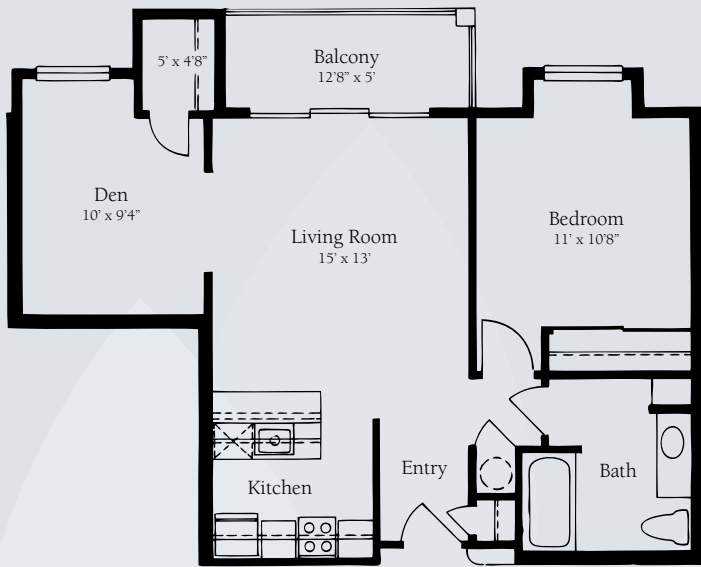

Floor Plans | Independent Living

Bougainvillea
Studio Plus Patio/Balcony
492 sq. ft.

Cottonwood
One Bedroom
602 sq. ft.

Dimensions are approximate. Floor plans may vary.

Brookdale Santa Catalina
7500 North Calle Sin Envidia, Tucson, AZ 85718 | (520) 742-6242

brookdale.com

Floor Plans | Independent Living

Gardenia
One Bedroom
726 sq. ft.

Jasmine
One Bedroom
727 sq. ft.

Dimensions are approximate. Floor plans may vary.

Brookdale Santa Catalina
7500 North Calle Sin Envidia, Tucson, AZ 85718 | (520) 742-6242

brookdale.com

Floor Plans | Independent Living

Magnolia Two Bedroom Plus Patio/Balcony 905 sq. ft.

Verbena Deluxe Two Bedroom Plus Patio/Balcony 1,043 sq. ft.

Dimensions are approximate. Floor plans may vary.

Brookdale Santa Catalina
7500 North Calle Sin Envidia, Tucson, AZ 85718 | (520) 742-6242

brookdale.com

Floor Plans | Independent Living

Willow
Super Two Bedroom Plus Patio/Balcony
1,455 sq. ft.

Dimensions are approximate. Floor plans may vary.