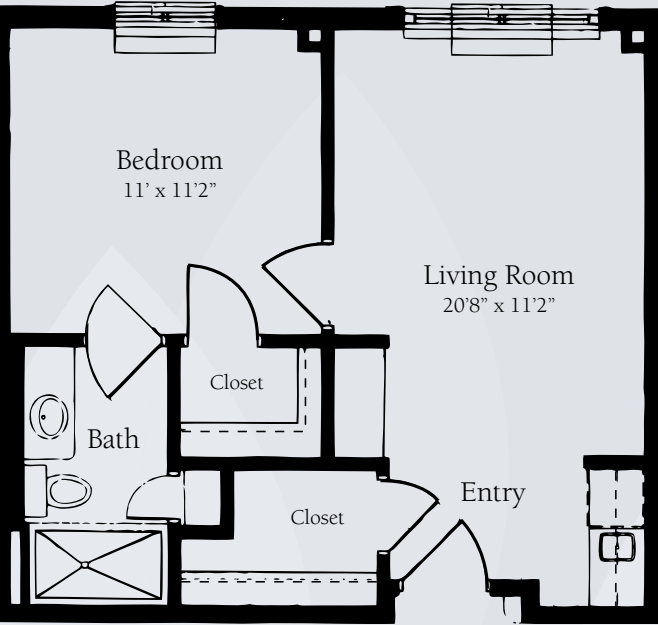

brookdale.com

Floor Plans | Independent Living

Magnolia Two Bedroom Plus Patio/Balcony 905 sq. ft.

Verbena Deluxe Two Bedroom Plus Patio/Balcony 1,043 sq. ft.

Dimensions are approximate. Floor plans may vary.

Brookdale Santa Catalina
7500 North Calle Sin Envidia, Tucson, AZ 85718 | (520) 742-6242

brookdale.com

Floor Plans | Independent Living

Willow
Super Two Bedroom Plus Patio/Balcony
1,455 sq. ft.

Dimensions are approximate. Floor plans may vary.

Brookdale Santa Catalina
7500 North Calle Sin Envidia, Tucson, AZ 85718 | (520) 742-6242

brookdale.com

Floor Plans | Assisted Living

**Pima
Studio**
335 sq. ft.

**Romero
One Bedroom**
420 sq. ft.

Dimensions are approximate. Floor plans may vary.

Brookdale Santa Catalina
7500 North Calle Sin Envidia, Tucson, AZ 85718 | (520) 742-6242

brookdale.com

Floor Plans | Assisted Living

Sabino
One Bedroom
460 sq. ft.

Ventana
One Bedroom
510 sq. ft.

Dimensions are approximate. Floor plans may vary.