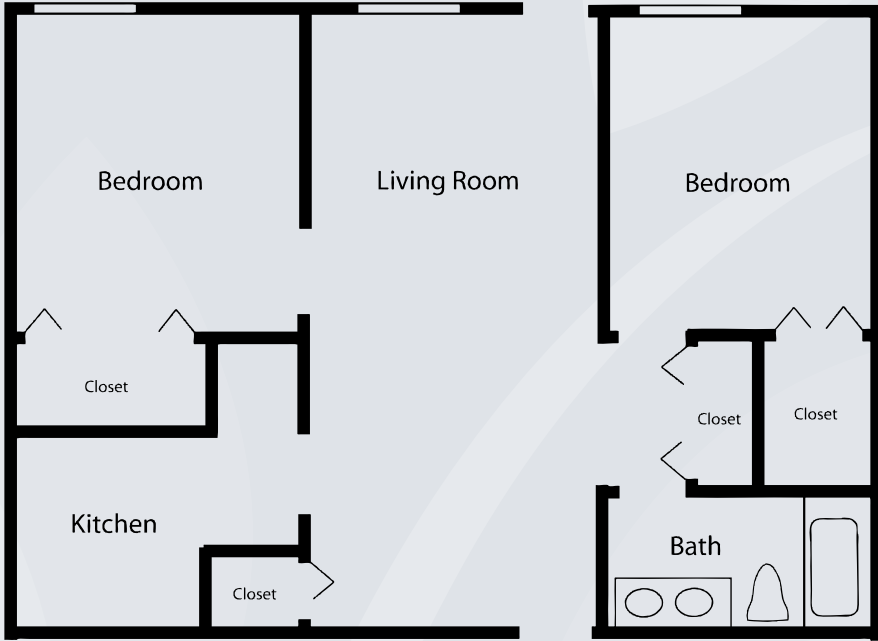

Floor Plans

The Gable
Approx. 336 sq. ft.

The Atrium
Approx. 380 sq. ft.

Dimensions are approximate. Floor plans may vary.

Brookdale Hendersonville
202 Walton Ferry Road, Hendersonville, Tennessee 37075 | (615) 822-7520

brookdale.com

Floor Plans

The Veranda
Approx. 560 sq. ft.

Dimensions are approximate. Floor plans may vary.

Brookdale Hendersonville
202 Walton Ferry Road, Hendersonville, Tennessee 37075 | (615) 822-7520

brookdale.com

Floor Plans

The Colonnade
Approx. 768 sq. ft.

Dimensions are approximate. Floor plans may vary.

Brookdale Hendersonville
202 Walton Ferry Road, Hendersonville, Tennessee 37075 | (615) 822-7520