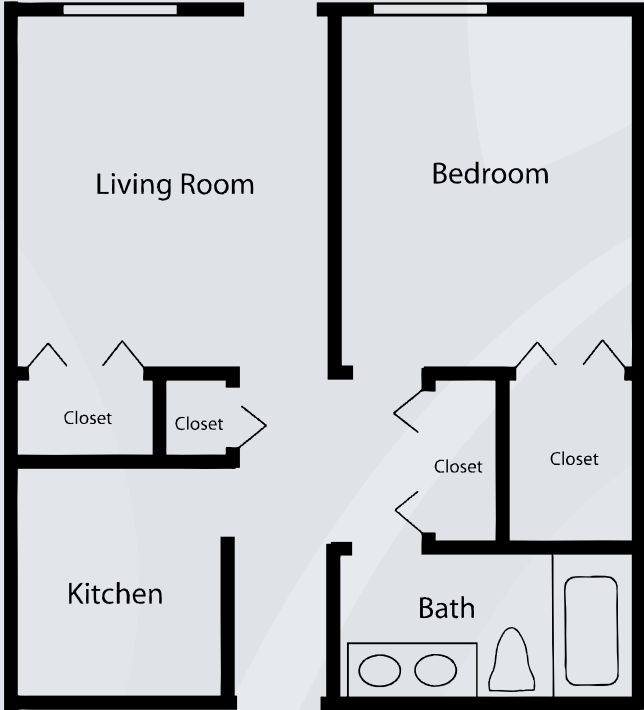

Floor Plans

The Gable
Approx. 336 sq. ft.

The Atrium
Approx. 380 sq. ft.

Dimensions are approximate. Floor plans may vary.

Brookdale Hendersonville
202 Walton Ferry Road, Hendersonville, Tennessee 37075 | (615) 822-7520

brookdale.com

Floor Plans

The Veranda
Approx. 560 sq. ft.

Dimensions are approximate. Floor plans may vary.

Brookdale Hendersonville
202 Walton Ferry Road, Hendersonville, Tennessee 37075 | (615) 822-7520

brookdale.com

Floor Plans

The Colonnade
Approx. 768 sq. ft.

Dimensions are approximate. Floor plans may vary.

Brookdale Hendersonville
202 Walton Ferry Road, Hendersonville, Tennessee 37075 | (615) 822-7520