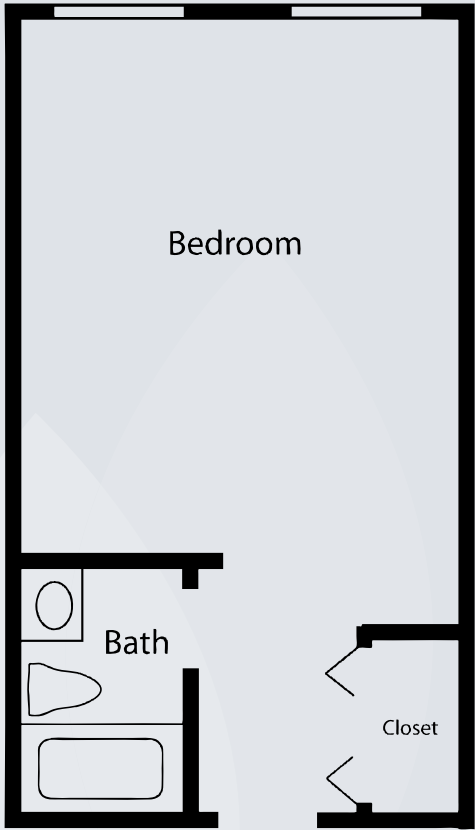

Floor Plans

The Gable
Approx. 336 sq. ft.

The Atrium
Approx. 380 sq. ft.

Dimensions are approximate. Floor plans may vary.

Brookdale Hendersonville
202 Walton Ferry Road, Hendersonville, Tennessee 37075 | (615) 822-7520

brookdale.com

Floor Plans

The Veranda
Approx. 560 sq. ft.

Dimensions are approximate. Floor plans may vary.

Brookdale Hendersonville
202 Walton Ferry Road, Hendersonville, Tennessee 37075 | (615) 822-7520