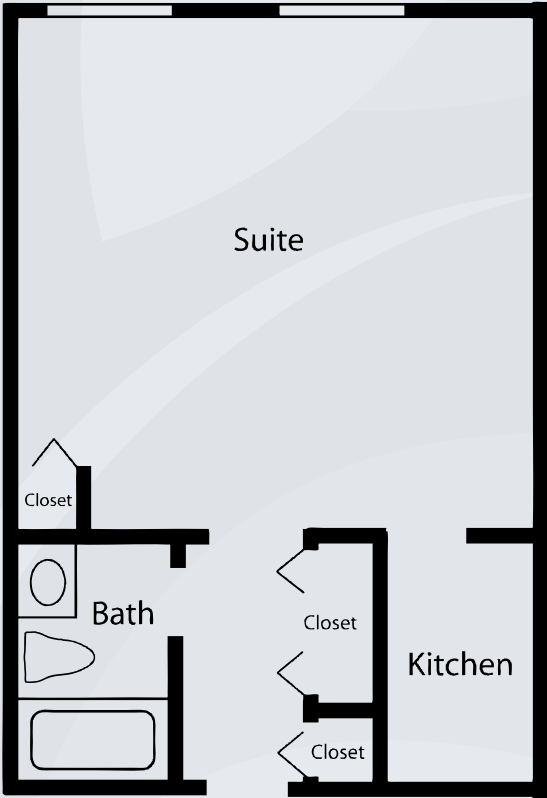

Floor Plans

The Gable
Approx. 336 sq. ft.

The Atrium
Approx. 380 sq. ft.

Dimensions are approximate. Floor plans may vary.

Brookdale Hendersonville
202 Walton Ferry Road, Hendersonville, Tennessee 37075 | (615) 822-7520

brookdale.com

Floor Plans

The Veranda
Approx. 560 sq. ft.

Dimensions are approximate. Floor plans may vary.

Brookdale Hendersonville
202 Walton Ferry Road, Hendersonville, Tennessee 37075 | (615) 822-7520

brookdale.com

Floor Plans

The Colonnade
Approx. 768 sq. ft.

Dimensions are approximate. Floor plans may vary.

Brookdale Hendersonville
202 Walton Ferry Road, Hendersonville, Tennessee 37075 | (615) 822-7520