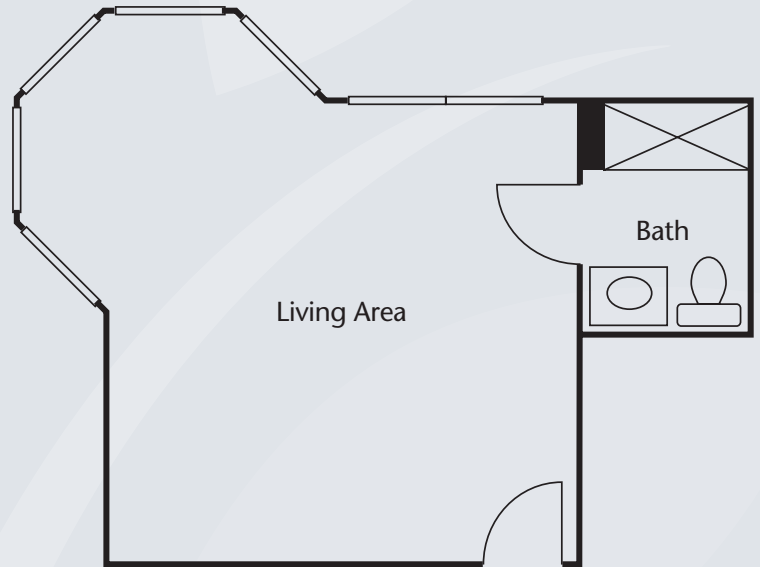

Floor Plans

Studio
204 – 228 sq. ft.

Studio suite with spacious living area/bedroom combination with a full bathroom.

Deluxe Studio
Approx. 280 sq. ft.

Deluxe Studio is a square design with a full bathroom.

Dimensions are approximate. Floor plans may vary.

Brookdale Eau Gallie
2680 Croton Road, Melbourne, Florida 32935 | (321) 255-5443
Assisted Living Facility # AL8885

brookdale.com

Floor Plans

Deluxe Alcove
Approx. 280 sq. ft.

Deluxe Alcove is an L-shaped design with a comfortable living area/bedroom and private bathroom.

Private Suite
Approx. 330 sq. ft.

Private Suite featuring a spacious living area/bedroom combination with a beautiful view of the golf course and private bathroom.