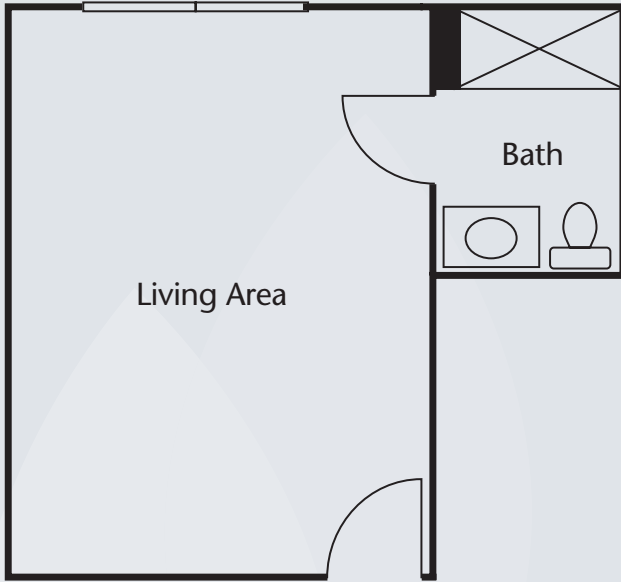

Floor Plans

Studio
204 – 228 sq. ft.

Studio suite with spacious living area/bedroom combination with a full bathroom.

Deluxe Studio
Approx. 280 sq. ft.

Deluxe Studio is a square design with a full bathroom.

Dimensions are approximate. Floor plans may vary.

Brookdale Eau Gallie
2680 Croton Road, Melbourne, Florida 32935 | (321) 255-5443
Assisted Living Facility # AL8885

brookdale.com

Floor Plans

Deluxe Alcove
Approx. 280 sq. ft.

Deluxe Alcove is an L-shaped design with a comfortable living area/bedroom and private bathroom.

Private Suite
Approx. 330 sq. ft.

Private Suite featuring a spacious living area/bedroom combination with a beautiful view of the golf course and private bathroom.