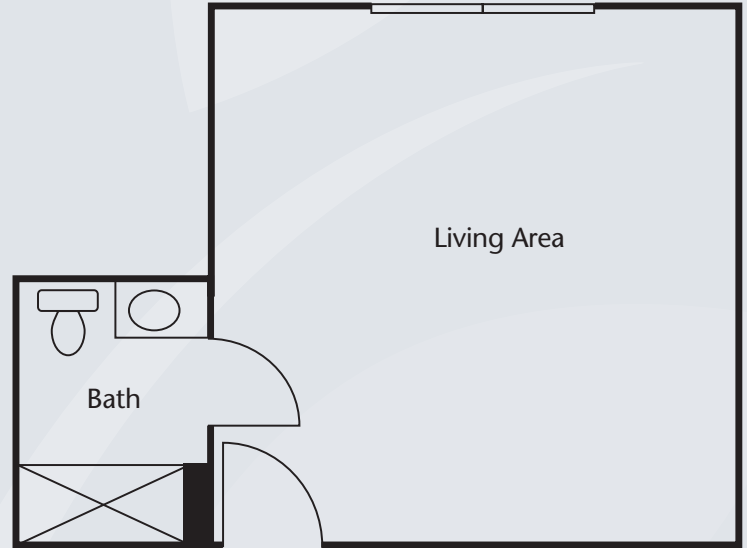

Floor Plans

Studio
204 – 228 sq. ft.

Studio suite with spacious living area/bedroom combination with a full bathroom.

Deluxe Studio
Approx. 280 sq. ft.

Deluxe Studio is a square design with a full bathroom.

Dimensions are approximate. Floor plans may vary.

Brookdale Eau Gallie
2680 Croton Road, Melbourne, Florida 32935 | (321) 255-5443
Assisted Living Facility # AL8885

brookdale.com

Floor Plans

Deluxe Alcove
Approx. 280 sq. ft.

Deluxe Alcove is an L-shaped design with a comfortable living area/bedroom and private bathroom.

Private Suite
Approx. 330 sq. ft.

Private Suite featuring a spacious living area/bedroom combination with a beautiful view of the golf course and private bathroom.