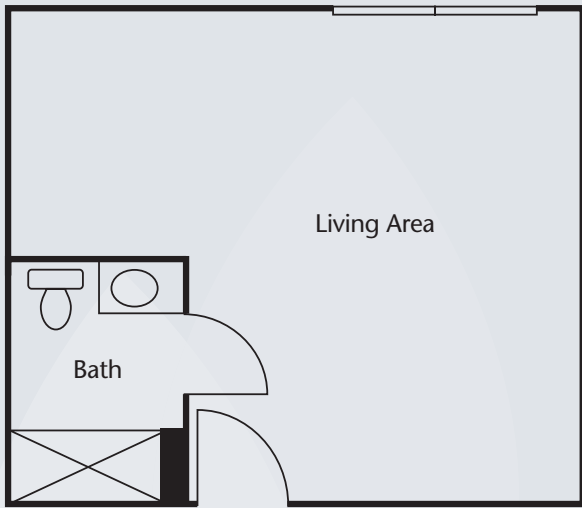

Floor Plans

Studio
204 – 228 sq. ft.

Studio suite with spacious living area/bedroom combination with a full bathroom.

Deluxe Studio
Approx. 280 sq. ft.

Deluxe Studio is a square design with a full bathroom.

Dimensions are approximate. Floor plans may vary.

Brookdale Eau Gallie
2680 Croton Road, Melbourne, Florida 32935 | (321) 255-5443
Assisted Living Facility # AL8885

brookdale.com

Floor Plans

Deluxe Alcove
Approx. 280 sq. ft.

Deluxe Alcove is an L-shaped design with a comfortable living area/bedroom and private bathroom.

Private Suite
Approx. 330 sq. ft.

Private Suite featuring a spacious living area/bedroom combination with a beautiful view of the golf course and private bathroom.