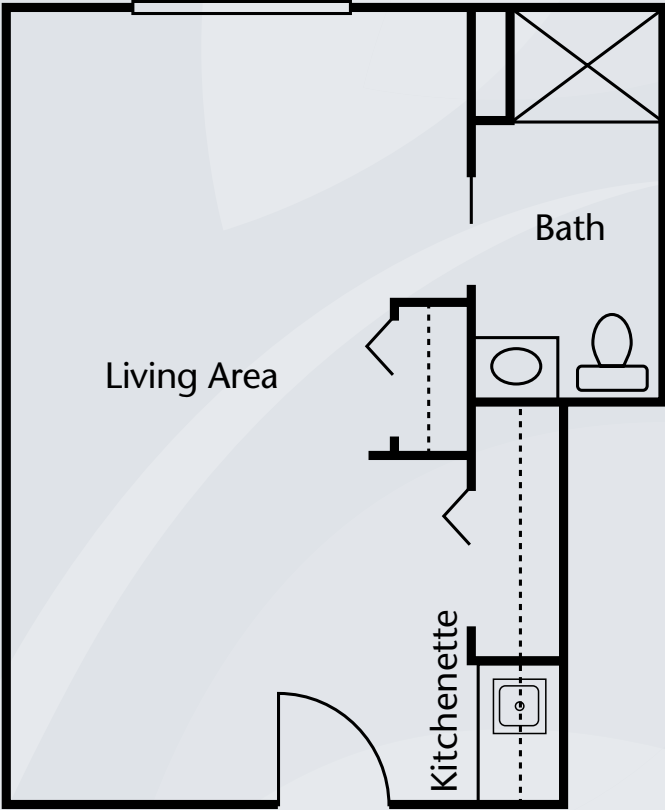

Floor Plans | Assisted Living

Studio
300 sq. ft.

Studio Deluxe
375 sq. ft.

Dimensions are approximate. Floor plans may vary.

Brookdale Mount Vernon
1615 Yaeger Road, Mount Vernon, OH 43050 | (740) 392-8245

brookdale.com

Floor Plans | Assisted Living

One Bedroom
375 sq. ft.

One Bedroom Deluxe
460 sq. ft.

Dimensions are approximate. Floor plans may vary.

Brookdale Mount Vernon
1615 Yauger Road, Mount Vernon, OH 43050 | (740) 392-8245

brookdale.com

Floor Plans | Alzheimer's & Dementia Care

Studio
300 sq. ft.

Dimensions are approximate. Floor plans may vary.

Brookdale Mount Vernon
1615 Yauger Road, Mount Vernon, OH 43050 | (740) 392-8245