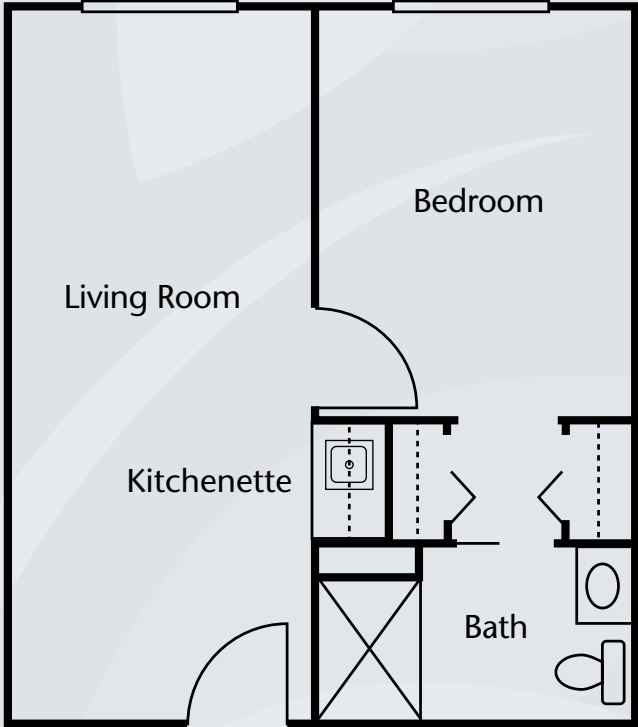

Floor Plans | Assisted Living

Studio
300 sq. ft.

Studio Deluxe
375 sq. ft.

Dimensions are approximate. Floor plans may vary.

Brookdale Mount Vernon
1615 Yaeger Road, Mount Vernon, OH 43050 | (740) 392-8245

brookdale.com

Floor Plans | Assisted Living

One Bedroom
375 sq. ft.

One Bedroom Deluxe
460 sq. ft.

Dimensions are approximate. Floor plans may vary.

Brookdale Mount Vernon
1615 Yauger Road, Mount Vernon, OH 43050 | (740) 392-8245

brookdale.com

Floor Plans | Alzheimer's & Dementia Care

Studio
300 sq. ft.

Dimensions are approximate. Floor plans may vary.

Brookdale Mount Vernon
1615 Yauger Road, Mount Vernon, OH 43050 | (740) 392-8245