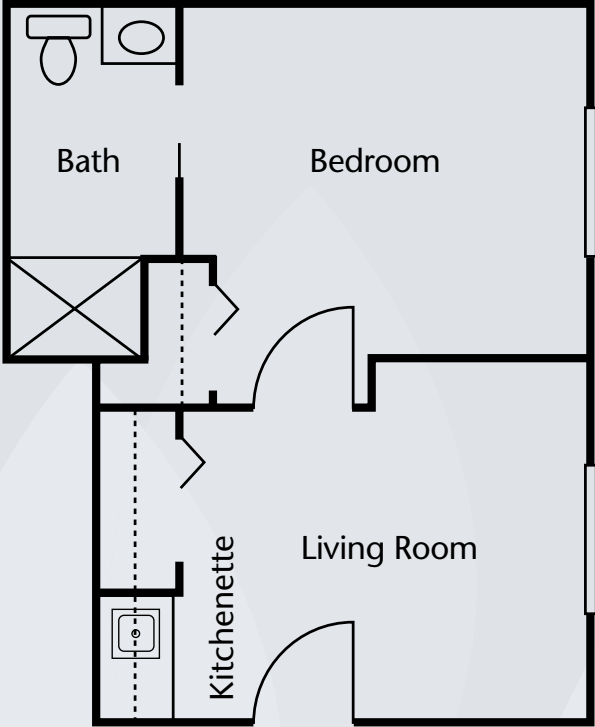

Floor Plans | Assisted Living

Studio
300 sq. ft.

Studio Deluxe
375 sq. ft.

Dimensions are approximate. Floor plans may vary.

Brookdale Mount Vernon
1615 Yaeger Road, Mount Vernon, OH 43050 | (740) 392-8245

brookdale.com

Floor Plans | Assisted Living

One Bedroom
375 sq. ft.

One Bedroom Deluxe
460 sq. ft.

Dimensions are approximate. Floor plans may vary.

Brookdale Mount Vernon
1615 Yauger Road, Mount Vernon, OH 43050 | (740) 392-8245

brookdale.com

Floor Plans | Alzheimer's & Dementia Care

Studio
300 sq. ft.

Dimensions are approximate. Floor plans may vary.

Brookdale Mount Vernon
1615 Yauger Road, Mount Vernon, OH 43050 | (740) 392-8245