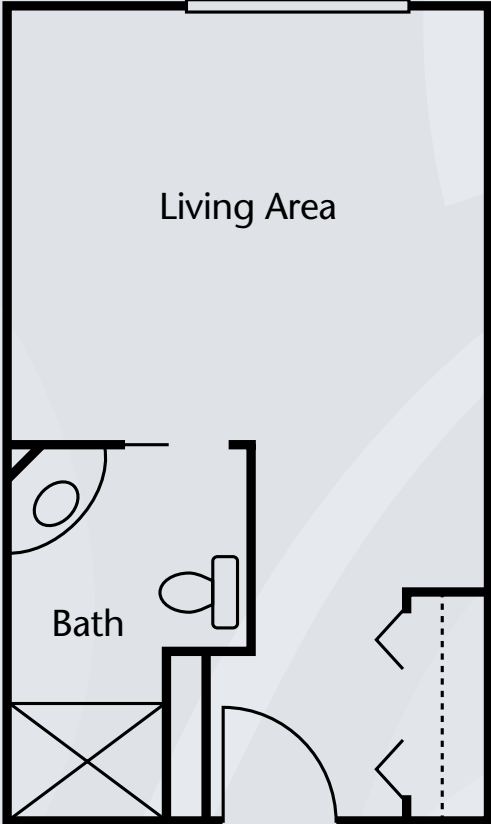

Floor Plans | Assisted Living

Studio
300 sq. ft.

Studio Deluxe
375 sq. ft.

Dimensions are approximate. Floor plans may vary.

Brookdale Mount Vernon
1615 Yaeger Road, Mount Vernon, OH 43050 | (740) 392-8245

brookdale.com

Floor Plans | Assisted Living

One Bedroom
375 sq. ft.

One Bedroom Deluxe
460 sq. ft.

Dimensions are approximate. Floor plans may vary.

Brookdale Mount Vernon
1615 Yauger Road, Mount Vernon, OH 43050 | (740) 392-8245

brookdale.com

Floor Plans | Alzheimer's & Dementia Care

Studio
300 sq. ft.

Dimensions are approximate. Floor plans may vary.

Brookdale Mount Vernon
1615 Yauger Road, Mount Vernon, OH 43050 | (740) 392-8245