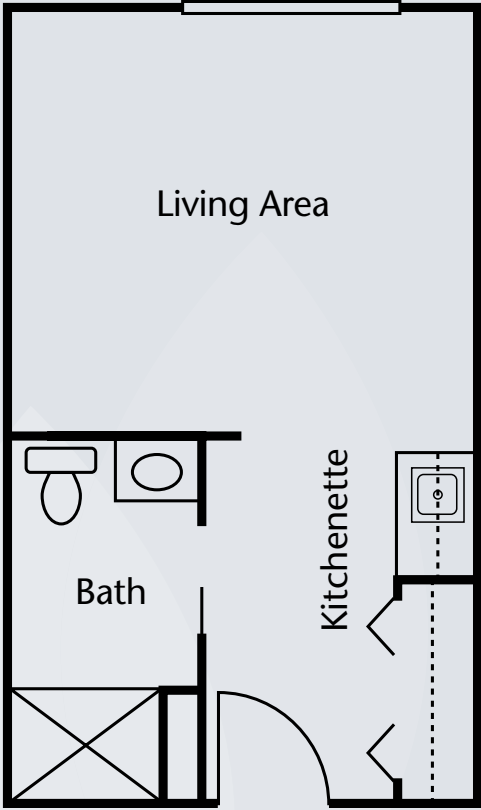

Floor Plans | Assisted Living

Studio
300 sq. ft.

Studio Deluxe
375 sq. ft.

Dimensions are approximate. Floor plans may vary.

Brookdale Mount Vernon
1615 Yaeger Road, Mount Vernon, OH 43050 | (740) 392-8245

brookdale.com

Floor Plans | Assisted Living

One Bedroom
375 sq. ft.

One Bedroom Deluxe
460 sq. ft.

Dimensions are approximate. Floor plans may vary.

Brookdale Mount Vernon
1615 Yauger Road, Mount Vernon, OH 43050 | (740) 392-8245

brookdale.com

Floor Plans | Alzheimer's & Dementia Care

Studio
300 sq. ft.

Dimensions are approximate. Floor plans may vary.

Brookdale Mount Vernon
1615 Yauger Road, Mount Vernon, OH 43050 | (740) 392-8245