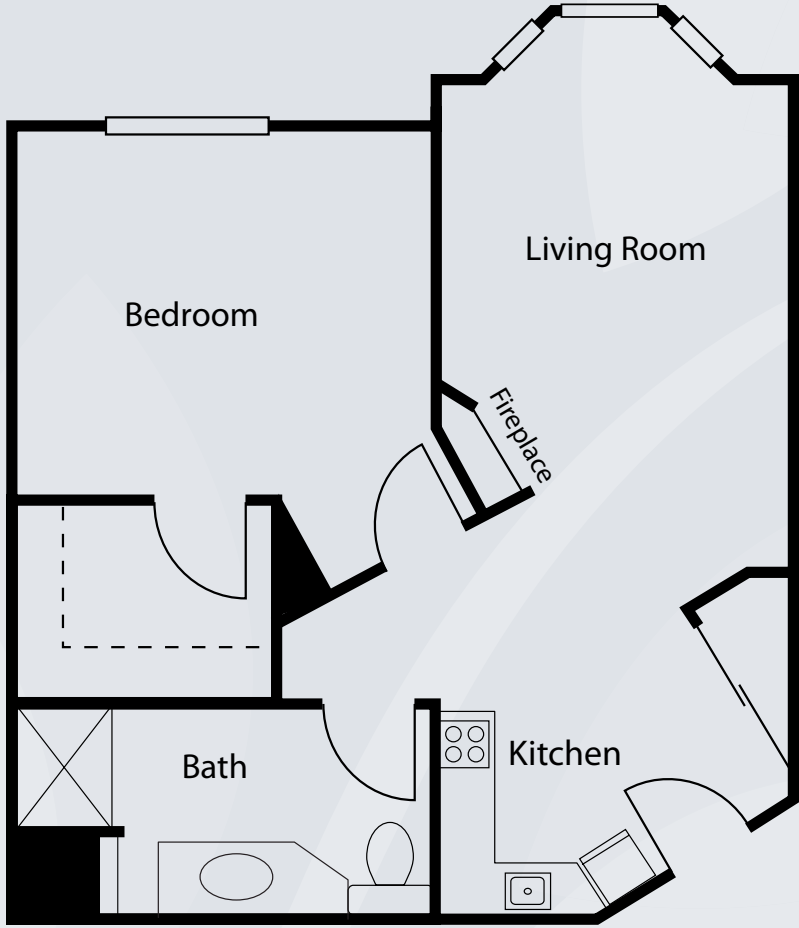

Floor Plans | Independent Living

Studio A
425-455 sq. ft.

Dimensions are approximate. Floor plans may vary.

Brookdale Great Falls
1104 Sixth Avenue North, Great Falls, MT 59401 | (406) 727-0447

brookdale.com

Floor Plans | Independent Living

One Bedroom with Den B
835-966 sq. ft.

One Bedroom with Den C
869 sq. ft.

Dimensions are approximate. Floor plans may vary.

Brookdale Great Falls
1104 Sixth Avenue North, Great Falls, MT 59401 | (406) 727-0447

brookdale.com

Floor Plans | Independent Living

One Bedroom, One Bath D
686-772 sq. ft.

Dimensions are approximate. Floor plans may vary.

Brookdale Great Falls
1104 Sixth Avenue North, Great Falls, MT 59401 | (406) 727-0447

brookdale.com

Floor Plans |

One Bedroom, One Bath E
601 sq. ft.

One Bedroom, One Bath F
687 sq. ft.

Dimensions are approximate. Floor plans may vary.

Brookdale Great Falls
1104 Sixth Avenue North, Great Falls, MT 59401 | (406) 727-0447