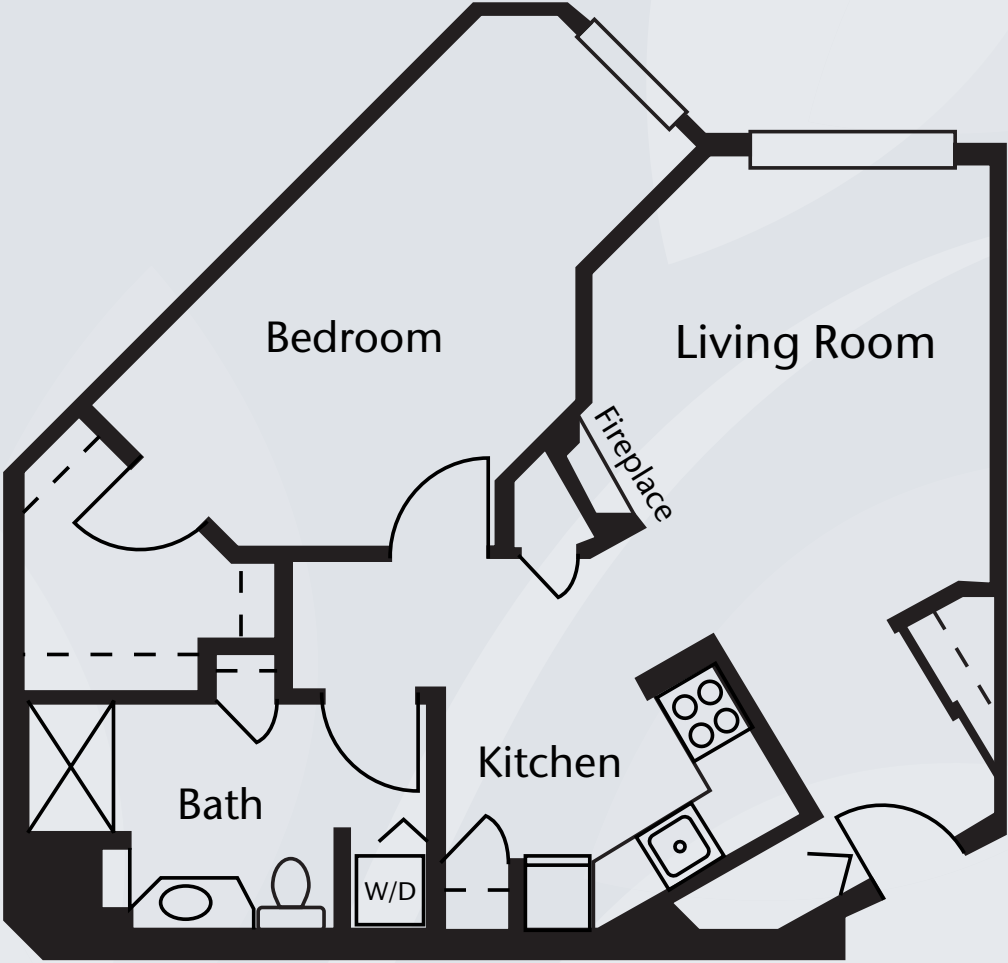

brookdale.com

Floor Plans | Independent Living

One Bedroom, One Bath D
686-772 sq. ft.

Dimensions are approximate. Floor plans may vary.

Brookdale Great Falls
1104 Sixth Avenue North, Great Falls, MT 59401 | (406) 727-0447

brookdale.com

Floor Plans |

One Bedroom, One Bath E
601 sq. ft.

One Bedroom, One Bath F
687 sq. ft.

Dimensions are approximate. Floor plans may vary.

Brookdale Great Falls
1104 Sixth Avenue North, Great Falls, MT 59401 | (406) 727-0447

brookdale.com

Floor Plans | Independent Living

One Bedroom, One Bath G
702 sq. ft.

Dimensions are approximate. Floor plans may vary.

Brookdale Great Falls
1104 Sixth Avenue North, Great Falls, MT 59401 | (406) 727-0447

brookdale.com

Floor Plans | Independent Living

One Bedroom, One Bath H
772 sq. ft.

Dimensions are approximate. Floor plans may vary.

Brookdale Great Falls
1104 Sixth Avenue North, Great Falls, MT 59401 | (406) 727-0447