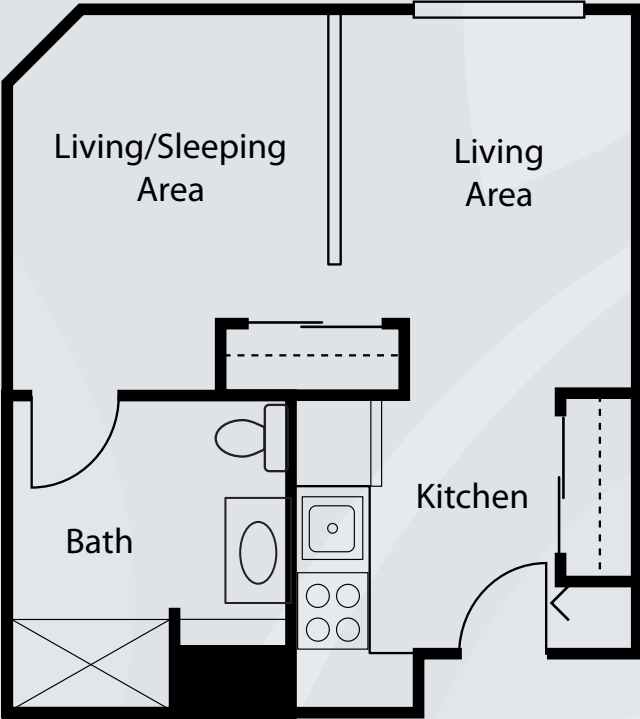

Floor Plans | Independent Living

Studio A
425-455 sq. ft.

Dimensions are approximate. Floor plans may vary.

Brookdale Great Falls
1104 Sixth Avenue North, Great Falls, MT 59401 | (406) 727-0447

brookdale.com

Floor Plans | Independent Living

One Bedroom with Den B
835-966 sq. ft.

One Bedroom with Den C
869 sq. ft.

Dimensions are approximate. Floor plans may vary.

Brookdale Great Falls
1104 Sixth Avenue North, Great Falls, MT 59401 | (406) 727-0447

brookdale.com

Floor Plans | Independent Living

One Bedroom, One Bath D
686-772 sq. ft.

Dimensions are approximate. Floor plans may vary.

Brookdale Great Falls
1104 Sixth Avenue North, Great Falls, MT 59401 | (406) 727-0447

brookdale.com

Floor Plans |

One Bedroom, One Bath E
601 sq. ft.

One Bedroom, One Bath F
687 sq. ft.

Dimensions are approximate. Floor plans may vary.

Brookdale Great Falls
1104 Sixth Avenue North, Great Falls, MT 59401 | (406) 727-0447