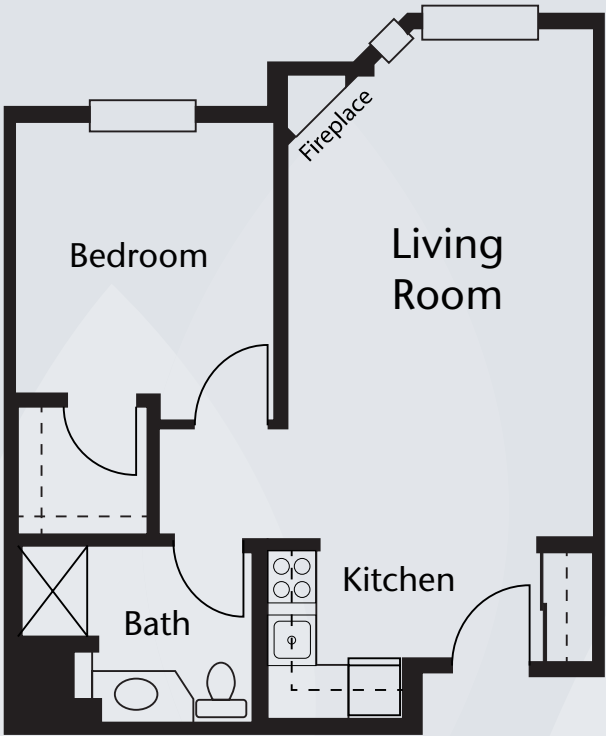

Floor Plans | Independent Living

One Bedroom with Den B
835-966 sq. ft.

One Bedroom with Den C
869 sq. ft.

Dimensions are approximate. Floor plans may vary.

Brookdale Great Falls
1104 Sixth Avenue North, Great Falls, MT 59401 | (406) 727-0447

brookdale.com

Floor Plans | Independent Living

One Bedroom, One Bath D
686-772 sq. ft.

Dimensions are approximate. Floor plans may vary.

Brookdale Great Falls
1104 Sixth Avenue North, Great Falls, MT 59401 | (406) 727-0447

brookdale.com

Floor Plans |

One Bedroom, One Bath E
601 sq. ft.

One Bedroom, One Bath F
687 sq. ft.

Dimensions are approximate. Floor plans may vary.

Brookdale Great Falls
1104 Sixth Avenue North, Great Falls, MT 59401 | (406) 727-0447

brookdale.com

Floor Plans | Independent Living

One Bedroom, One Bath G
702 sq. ft.

Dimensions are approximate. Floor plans may vary.

Brookdale Great Falls
1104 Sixth Avenue North, Great Falls, MT 59401 | (406) 727-0447