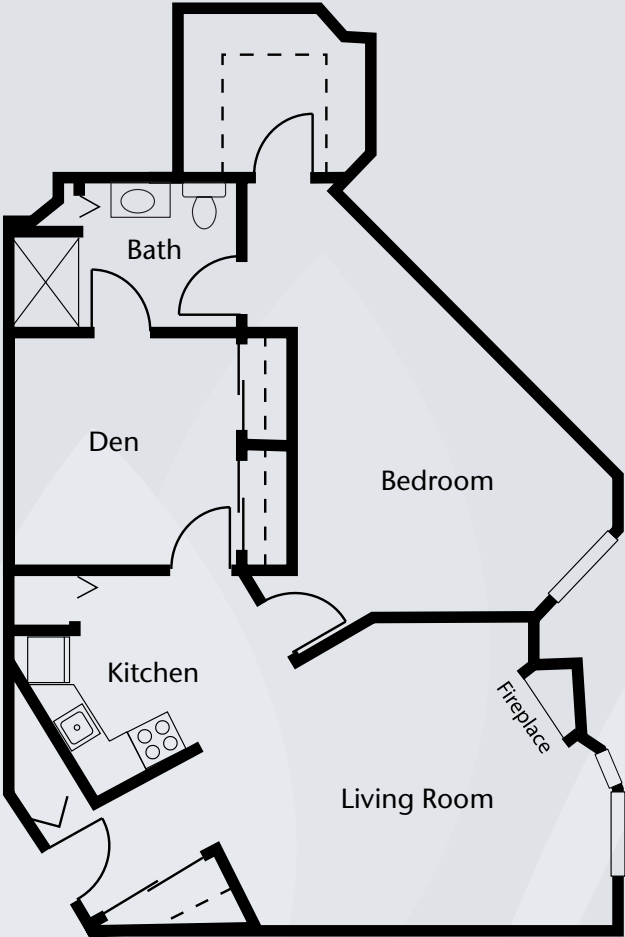

Floor Plans | Independent Living

Studio A
425-455 sq. ft.

Dimensions are approximate. Floor plans may vary.

Brookdale Great Falls
1104 Sixth Avenue North, Great Falls, MT 59401 | (406) 727-0447

brookdale.com

Floor Plans | Independent Living

One Bedroom with Den B
835-966 sq. ft.

One Bedroom with Den C
869 sq. ft.

Dimensions are approximate. Floor plans may vary.

Brookdale Great Falls
1104 Sixth Avenue North, Great Falls, MT 59401 | (406) 727-0447

brookdale.com

Floor Plans | Independent Living

One Bedroom, One Bath D
686-772 sq. ft.

Dimensions are approximate. Floor plans may vary.

Brookdale Great Falls
1104 Sixth Avenue North, Great Falls, MT 59401 | (406) 727-0447

brookdale.com

Floor Plans |

One Bedroom, One Bath E
601 sq. ft.

One Bedroom, One Bath F
687 sq. ft.

Dimensions are approximate. Floor plans may vary.

Brookdale Great Falls
1104 Sixth Avenue North, Great Falls, MT 59401 | (406) 727-0447