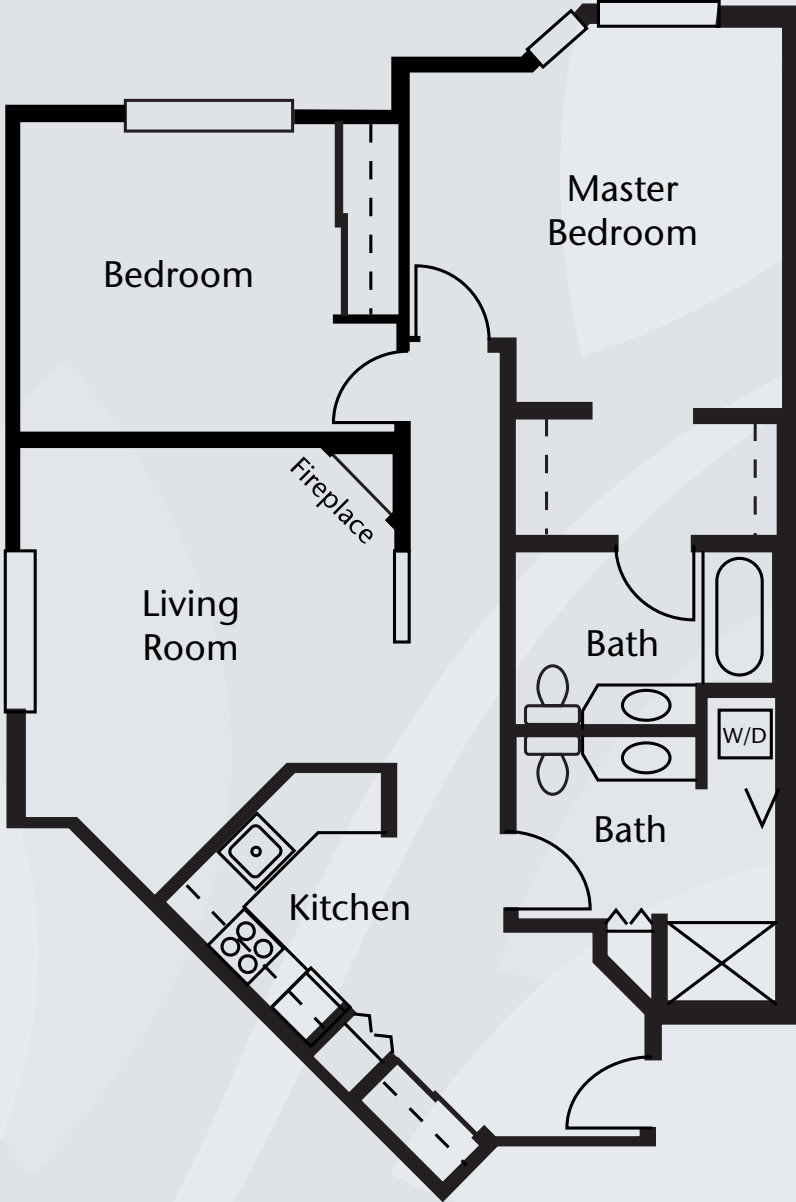

brookdale.com

Floor Plans | Independent Living

Two Bedroom, One Bath J
870 sq. ft.

Dimensions are approximate. Floor plans may vary.

Brookdale Great Falls
1104 Sixth Avenue North, Great Falls, MT 59401 | (406) 727-0447

brookdale.com

Floor Plans | Independent Living

Two Bedroom, Two Bath K
996 sq. ft.

Dimensions are approximate. Floor plans may vary.

Brookdale Great Falls
1104 Sixth Avenue North, Great Falls, MT 59401 | (406) 727-0447

brookdale.com

Floor Plans | Independent Living

Two Bedroom, Two Bath L
1009 sq. ft.

Dimensions are approximate. Floor plans may vary.

Brookdale Great Falls
1104 Sixth Avenue North, Great Falls, MT 59401 | (406) 727-0447