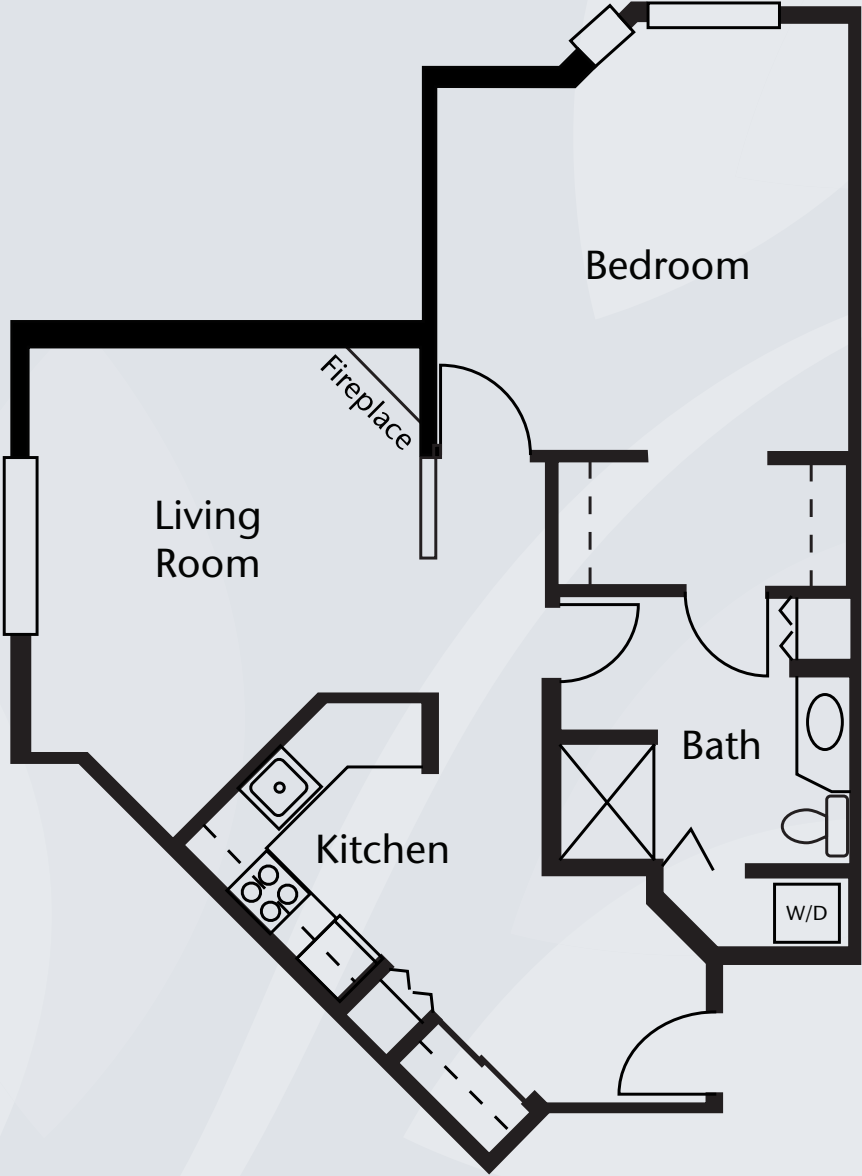

brookdale.com

Floor Plans |

One Bedroom, One Bath E
601 sq. ft.

One Bedroom, One Bath F
687 sq. ft.

Dimensions are approximate. Floor plans may vary.

Brookdale Great Falls
1104 Sixth Avenue North, Great Falls, MT 59401 | (406) 727-0447

brookdale.com

Floor Plans | Independent Living

One Bedroom, One Bath G
702 sq. ft.

Dimensions are approximate. Floor plans may vary.

Brookdale Great Falls
1104 Sixth Avenue North, Great Falls, MT 59401 | (406) 727-0447

brookdale.com

Floor Plans | Independent Living

One Bedroom, One Bath H
772 sq. ft.

Dimensions are approximate. Floor plans may vary.

Brookdale Great Falls
1104 Sixth Avenue North, Great Falls, MT 59401 | (406) 727-0447

brookdale.com

Floor Plans | Independent Living

Two Bedroom, One Bath I
835 sq. ft.

Dimensions are approximate. Floor plans may vary.

Brookdale Great Falls
1104 Sixth Avenue North, Great Falls, MT 59401 | (406) 727-0447