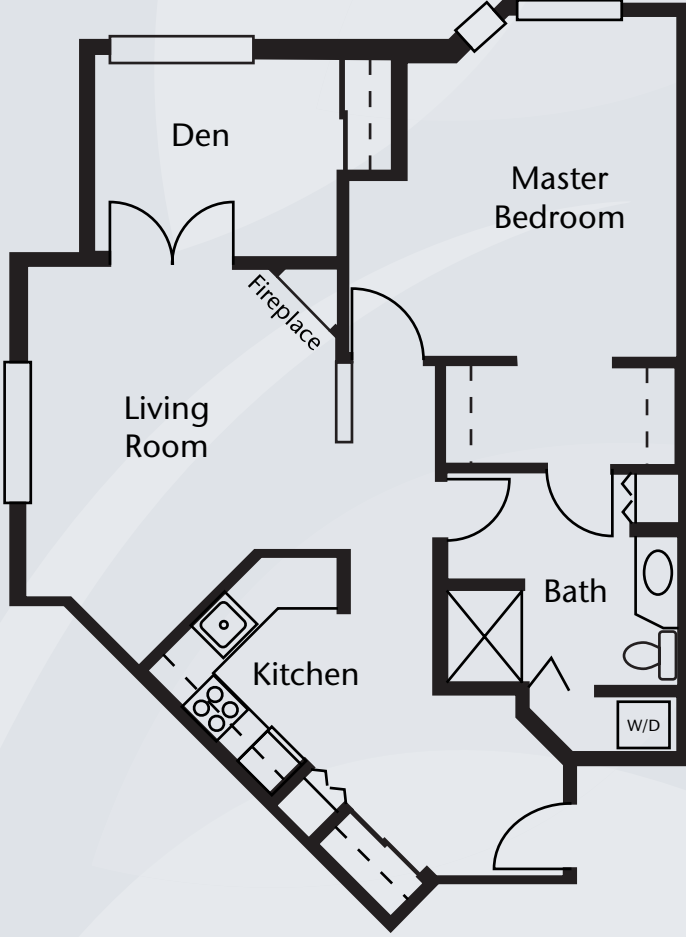

Floor Plans | Independent Living

Studio A
425-455 sq. ft.

Dimensions are approximate. Floor plans may vary.

Brookdale Great Falls
1104 Sixth Avenue North, Great Falls, MT 59401 | (406) 727-0447

brookdale.com

Floor Plans | Independent Living

One Bedroom with Den B
835-966 sq. ft.

One Bedroom with Den C
869 sq. ft.

Dimensions are approximate. Floor plans may vary.

Brookdale Great Falls
1104 Sixth Avenue North, Great Falls, MT 59401 | (406) 727-0447

brookdale.com

Floor Plans | Independent Living

One Bedroom, One Bath D
686-772 sq. ft.

Dimensions are approximate. Floor plans may vary.

Brookdale Great Falls
1104 Sixth Avenue North, Great Falls, MT 59401 | (406) 727-0447

brookdale.com

Floor Plans |

One Bedroom, One Bath E
601 sq. ft.

One Bedroom, One Bath F
687 sq. ft.

Dimensions are approximate. Floor plans may vary.

Brookdale Great Falls
1104 Sixth Avenue North, Great Falls, MT 59401 | (406) 727-0447