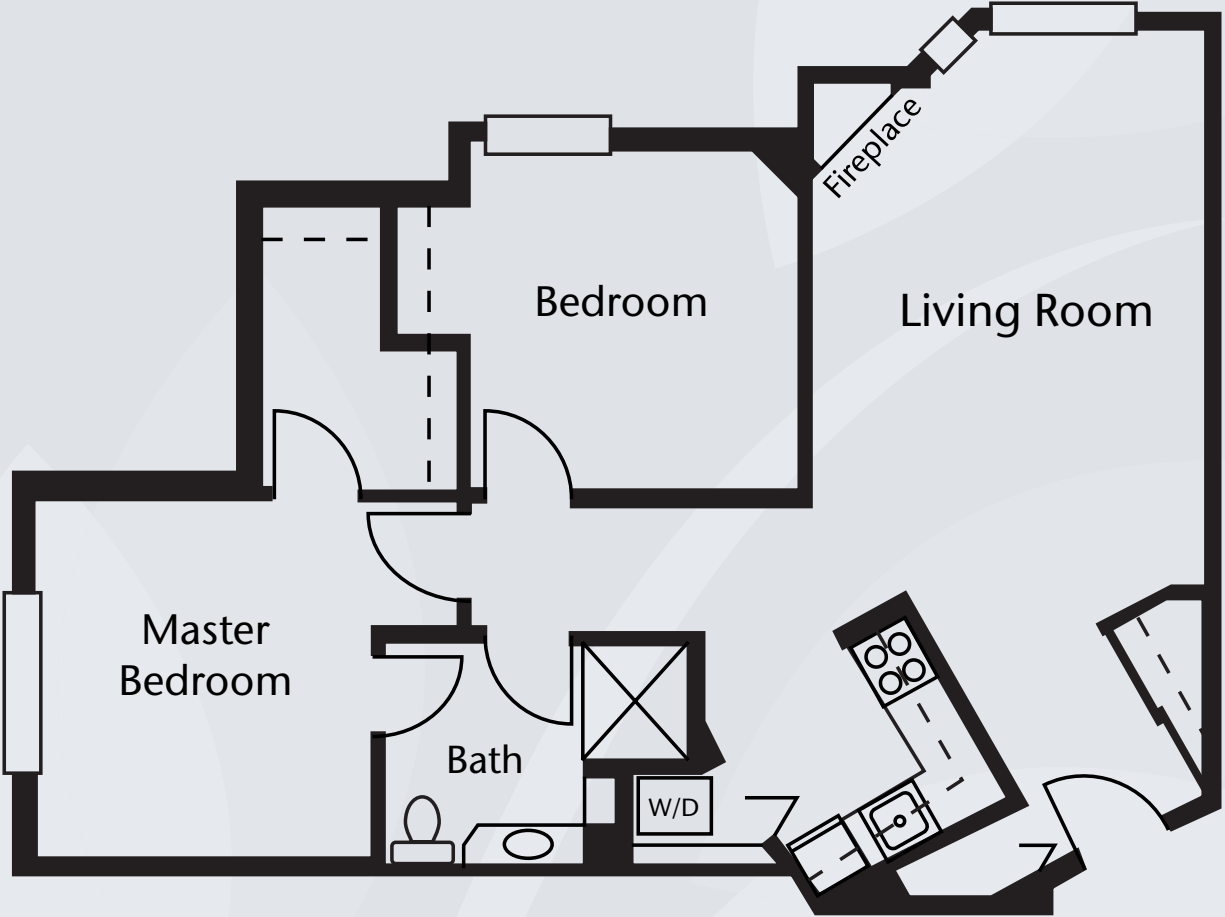

brookdale.com

Floor Plans | Independent Living

One Bedroom, One Bath G
702 sq. ft.

Dimensions are approximate. Floor plans may vary.

Brookdale Great Falls
1104 Sixth Avenue North, Great Falls, MT 59401 | (406) 727-0447

brookdale.com

Floor Plans | Independent Living

One Bedroom, One Bath H
772 sq. ft.

Dimensions are approximate. Floor plans may vary.

Brookdale Great Falls
1104 Sixth Avenue North, Great Falls, MT 59401 | (406) 727-0447

brookdale.com

Floor Plans | Independent Living

Two Bedroom, One Bath I
835 sq. ft.

Dimensions are approximate. Floor plans may vary.

Brookdale Great Falls
1104 Sixth Avenue North, Great Falls, MT 59401 | (406) 727-0447

brookdale.com

Floor Plans | Independent Living

Two Bedroom, One Bath J
870 sq. ft.

Dimensions are approximate. Floor plans may vary.

Brookdale Great Falls
1104 Sixth Avenue North, Great Falls, MT 59401 | (406) 727-0447