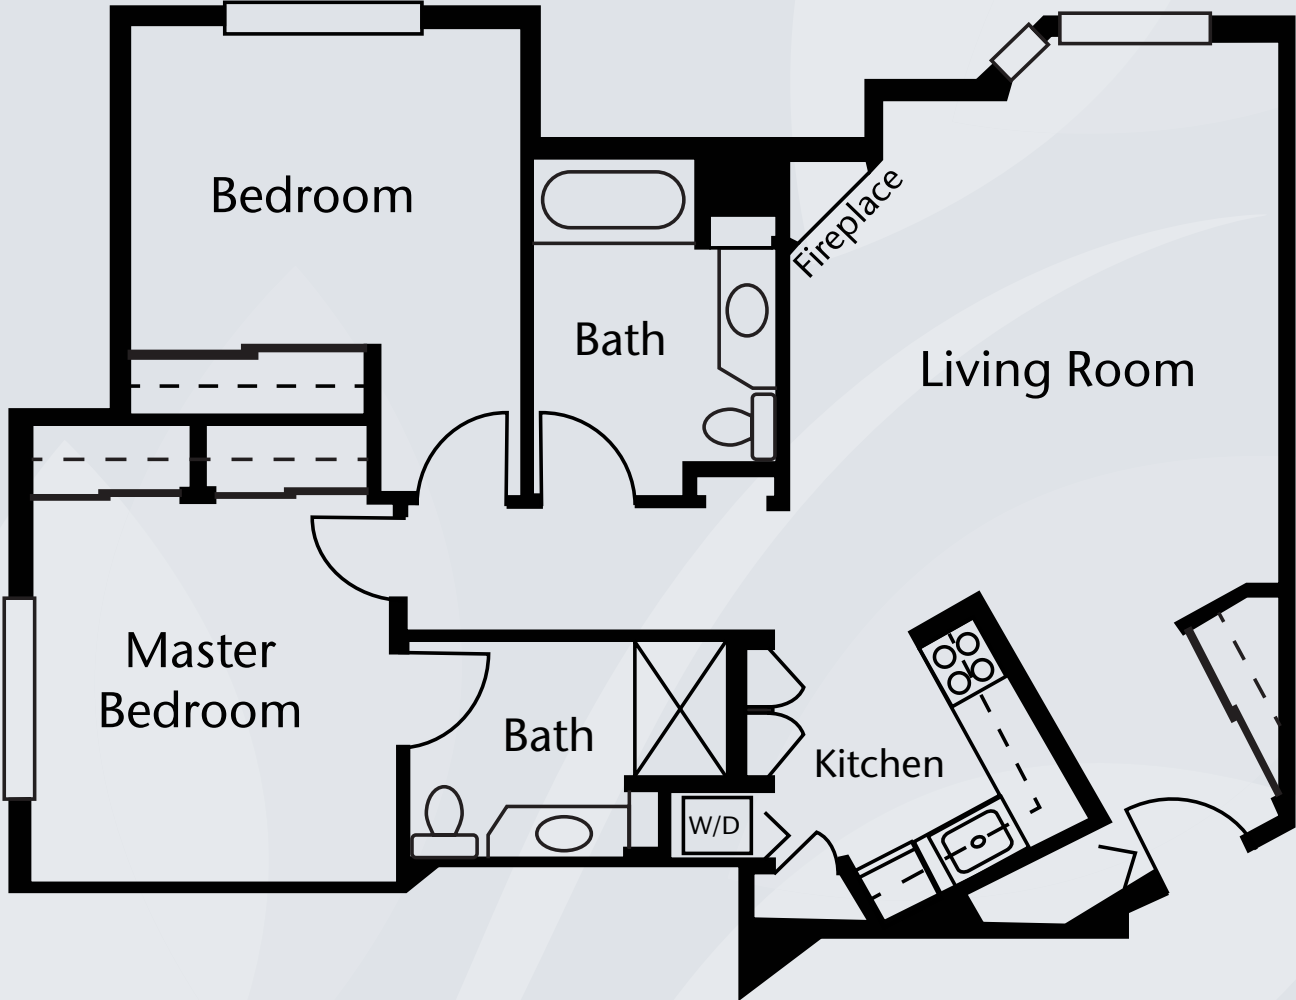

brookdale.com

Floor Plans | Independent Living

Two Bedroom, One Bath I
835 sq. ft.

Dimensions are approximate. Floor plans may vary.

Brookdale Great Falls
1104 Sixth Avenue North, Great Falls, MT 59401 | (406) 727-0447

brookdale.com

Floor Plans | Independent Living

Two Bedroom, One Bath J
870 sq. ft.

Dimensions are approximate. Floor plans may vary.

Brookdale Great Falls
1104 Sixth Avenue North, Great Falls, MT 59401 | (406) 727-0447

brookdale.com

Floor Plans | Independent Living

Two Bedroom, Two Bath K
996 sq. ft.

Dimensions are approximate. Floor plans may vary.

Brookdale Great Falls
1104 Sixth Avenue North, Great Falls, MT 59401 | (406) 727-0447

brookdale.com

Floor Plans | Independent Living

Two Bedroom, Two Bath L
1009 sq. ft.

Dimensions are approximate. Floor plans may vary.

Brookdale Great Falls
1104 Sixth Avenue North, Great Falls, MT 59401 | (406) 727-0447