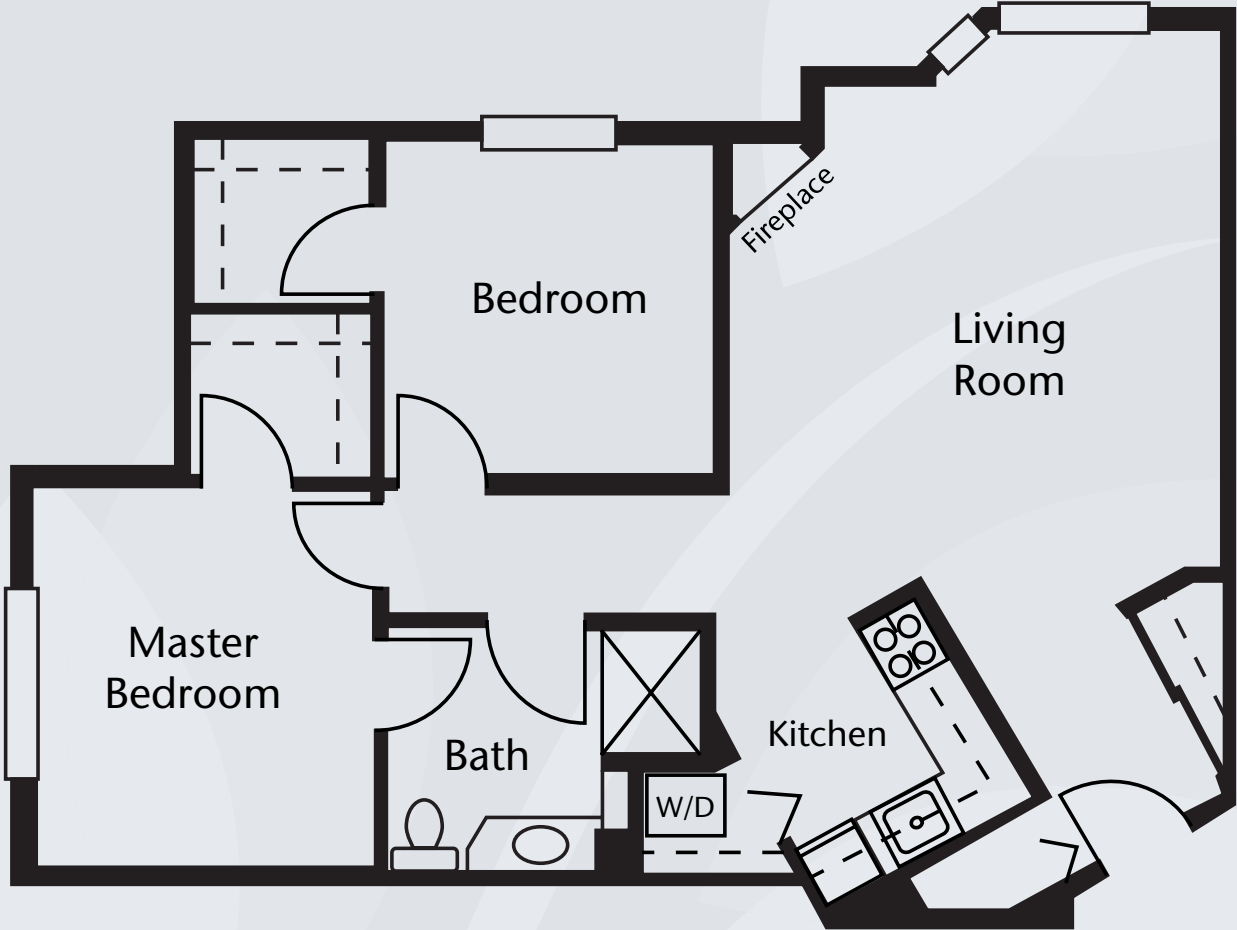

brookdale.com

Floor Plans | Independent Living

One Bedroom, One Bath H
772 sq. ft.

Dimensions are approximate. Floor plans may vary.

Brookdale Great Falls
1104 Sixth Avenue North, Great Falls, MT 59401 | (406) 727-0447

brookdale.com

Floor Plans | Independent Living

Two Bedroom, One Bath I
835 sq. ft.

Dimensions are approximate. Floor plans may vary.

Brookdale Great Falls
1104 Sixth Avenue North, Great Falls, MT 59401 | (406) 727-0447

brookdale.com

Floor Plans | Independent Living

Two Bedroom, One Bath J
870 sq. ft.

Dimensions are approximate. Floor plans may vary.

Brookdale Great Falls
1104 Sixth Avenue North, Great Falls, MT 59401 | (406) 727-0447

brookdale.com

Floor Plans | Independent Living

Two Bedroom, Two Bath K
996 sq. ft.

Dimensions are approximate. Floor plans may vary.

Brookdale Great Falls
1104 Sixth Avenue North, Great Falls, MT 59401 | (406) 727-0447