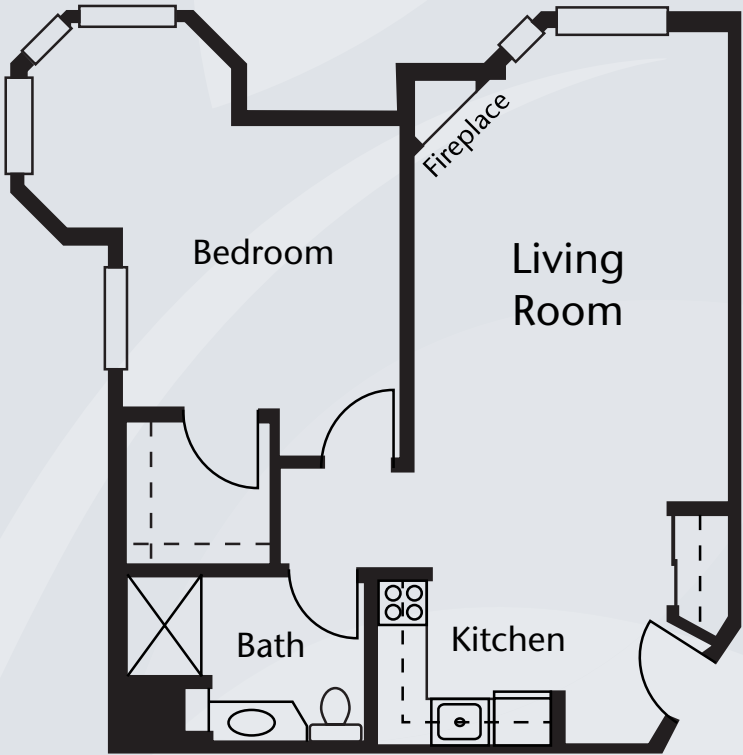

brookdale.com

Floor Plans | Independent Living

One Bedroom, One Bath D
686-772 sq. ft.

Dimensions are approximate. Floor plans may vary.

Brookdale Great Falls
1104 Sixth Avenue North, Great Falls, MT 59401 | (406) 727-0447

brookdale.com

Floor Plans |

One Bedroom, One Bath E
601 sq. ft.

One Bedroom, One Bath F
687 sq. ft.

Dimensions are approximate. Floor plans may vary.

Brookdale Great Falls
1104 Sixth Avenue North, Great Falls, MT 59401 | (406) 727-0447

brookdale.com

Floor Plans | Independent Living

One Bedroom, One Bath G
702 sq. ft.

Dimensions are approximate. Floor plans may vary.

Brookdale Great Falls
1104 Sixth Avenue North, Great Falls, MT 59401 | (406) 727-0447

brookdale.com

Floor Plans | Independent Living

One Bedroom, One Bath H
772 sq. ft.

Dimensions are approximate. Floor plans may vary.

Brookdale Great Falls
1104 Sixth Avenue North, Great Falls, MT 59401 | (406) 727-0447