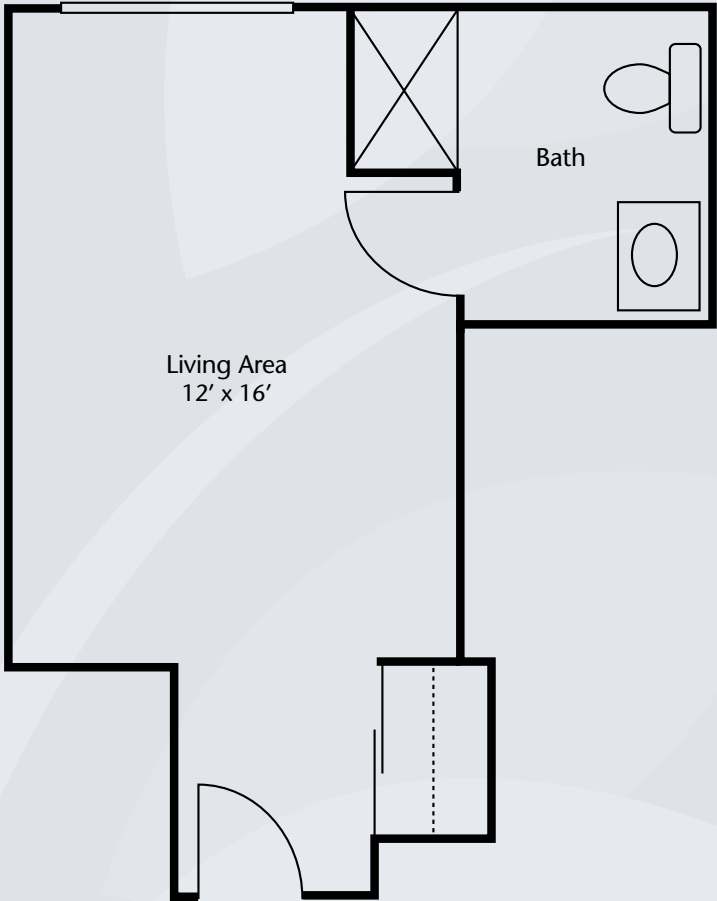

Floor Plans

Studio
254 sq. ft.

Deluxe Studio
275 sq. ft.

Dimensions are approximate. Floor plans may vary.

Brookdale Buckingham
1824 Manchester Road, Glastonbury, CT 06033 | (860) 647-1695

brookdale.com

Floor Plans

Friendship Suite
375 sq. ft.

Dimensions are approximate. Floor plans may vary.

Brookdale Buckingham
1824 Manchester Road, Glastonbury, CT 06033 | (860) 647-1695

brookdale.com