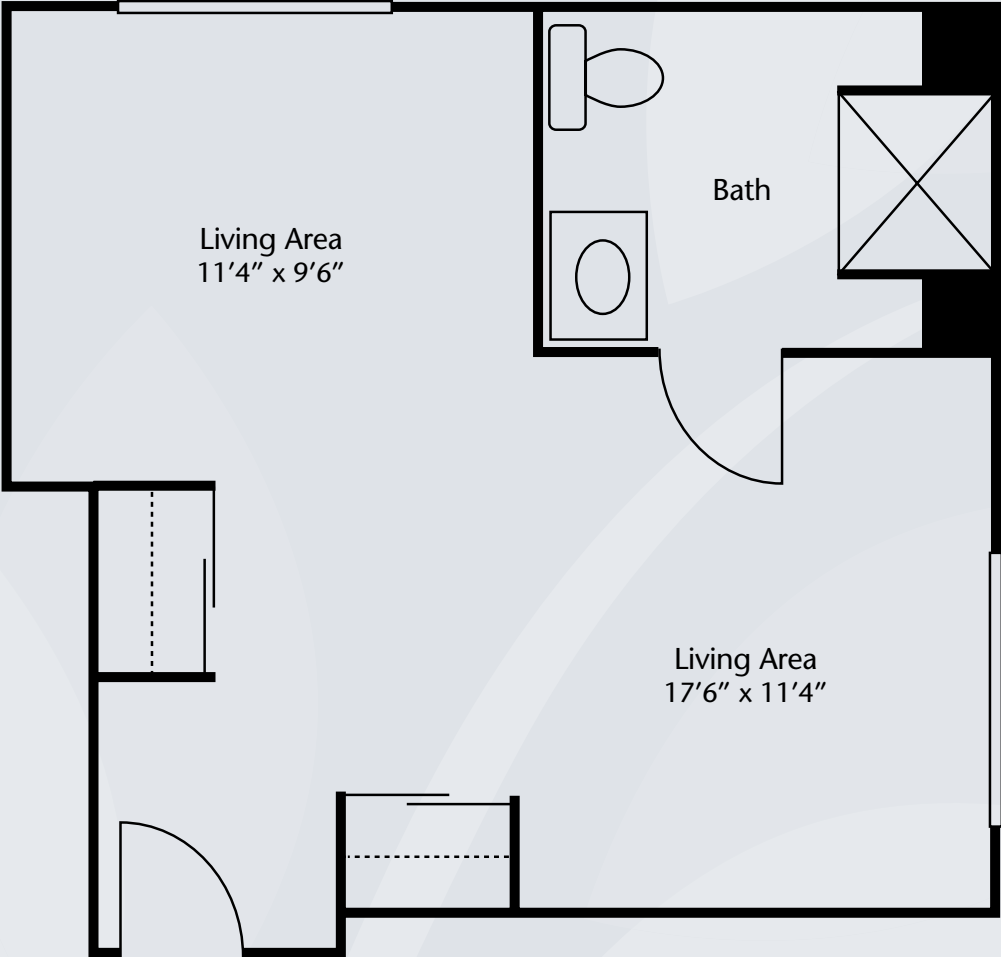

Floor Plans

Studio
254 sq. ft.

Deluxe Studio
275 sq. ft.

Dimensions are approximate. Floor plans may vary.

Brookdale Buckingham
1824 Manchester Road, Glastonbury, CT 06033 | (860) 647-1695

brookdale.com

Floor Plans

Friendship Suite
375 sq. ft.

Dimensions are approximate. Floor plans may vary.

Brookdale Buckingham
1824 Manchester Road, Glastonbury, CT 06033 | (860) 647-1695

brookdale.com