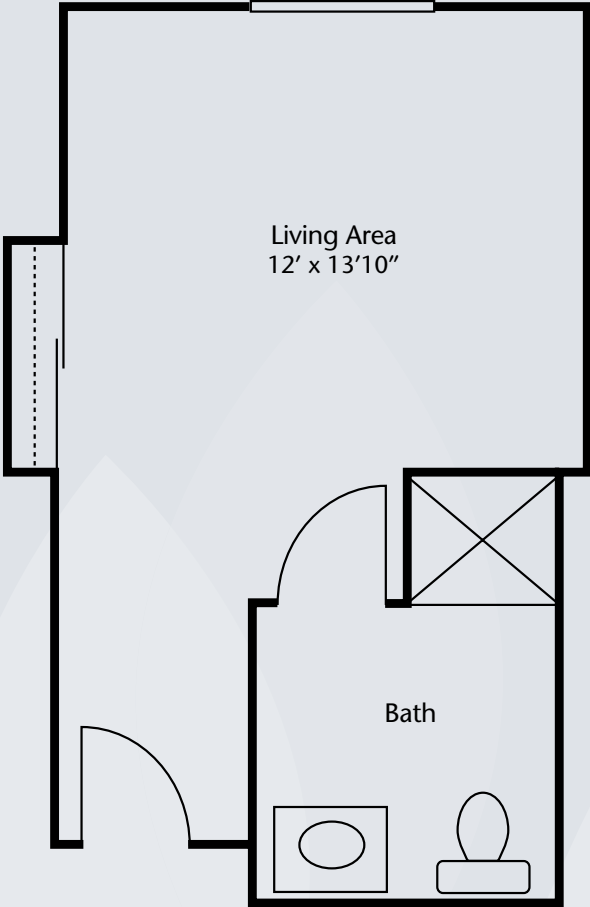

Floor Plans

Studio
254 sq. ft.

Deluxe Studio
275 sq. ft.

Dimensions are approximate. Floor plans may vary.

Brookdale Buckingham
1824 Manchester Road, Glastonbury, CT 06033 | (860) 647-1695

brookdale.com

Floor Plans

Friendship Suite
375 sq. ft.

Dimensions are approximate. Floor plans may vary.

Brookdale Buckingham
1824 Manchester Road, Glastonbury, CT 06033 | (860) 647-1695

brookdale.com