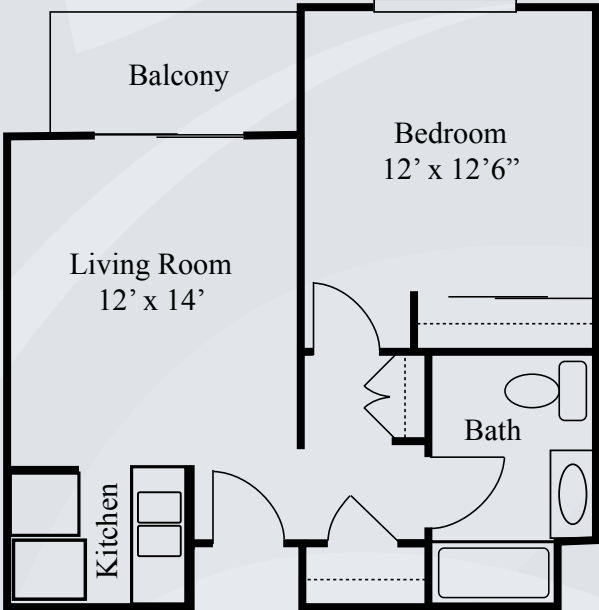

Floor Plans

Studio Model A
440 sq. ft.

Studio Model B
440 sq. ft.

Dimensions are approximate. Floor plans may vary.

Brookdale Orangevale
6125 Hazel Avenue, Orangevale, CA 95662 | (916) 988-7901
RCFE # 347003914

brookdale.com

Floor Plans

One Bedroom Model C
500 sq. ft.

One Bedroom Model D
500 sq. ft.

Dimensions are approximate. Floor plans may vary.

Brookdale Orangevale
6125 Hazel Avenue, Orangevale, CA 95662 | (916) 988-7901
RCFE # 347003914

brookdale.com

Floor Plans

Two Bedroom
600 sq. ft.

Dimensions are approximate. Floor plans may vary.

Brookdale Orangevale
6125 Hazel Avenue, Orangevale, CA 95662 | (916) 988-7901
RCFE # 347003914

brookdale.com