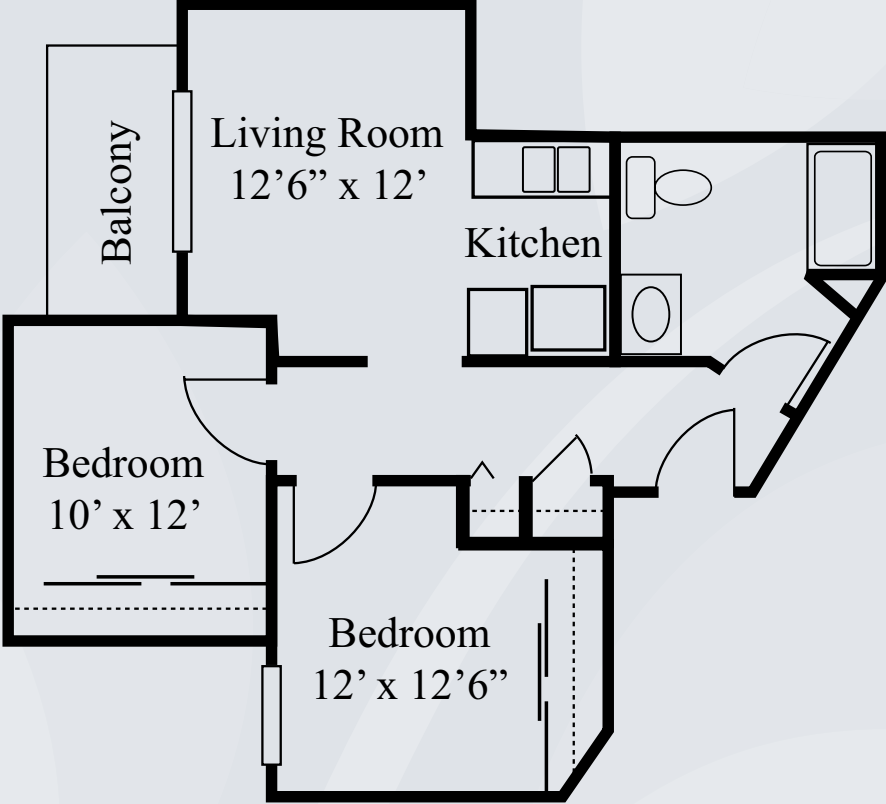

Floor Plans

Studio Model A
440 sq. ft.

Studio Model B
440 sq. ft.

Dimensions are approximate. Floor plans may vary.

Brookdale Orangevale
6125 Hazel Avenue, Orangevale, CA 95662 | (916) 988-7901
RCFE # 347003914

brookdale.com

Floor Plans

One Bedroom Model C
500 sq. ft.

One Bedroom Model D
500 sq. ft.

Dimensions are approximate. Floor plans may vary.

Brookdale Orangevale
6125 Hazel Avenue, Orangevale, CA 95662 | (916) 988-7901
RCFE # 347003914

brookdale.com

Floor Plans

Two Bedroom
600 sq. ft.

Dimensions are approximate. Floor plans may vary.

Brookdale Orangevale
6125 Hazel Avenue, Orangevale, CA 95662 | (916) 988-7901
RCFE # 347003914

brookdale.com