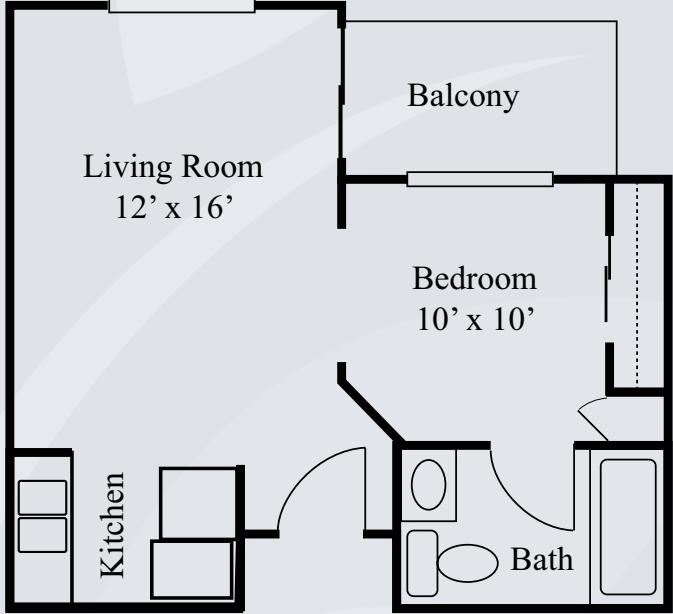

Floor Plans

Studio Model A
440 sq. ft.

Studio Model B
440 sq. ft.

Dimensions are approximate. Floor plans may vary.

Brookdale Orangevale
6125 Hazel Avenue, Orangevale, CA 95662 | (916) 988-7901
RCFE # 347003914

brookdale.com

Floor Plans

One Bedroom Model C
500 sq. ft.

One Bedroom Model D
500 sq. ft.

Dimensions are approximate. Floor plans may vary.

Brookdale Orangevale
6125 Hazel Avenue, Orangevale, CA 95662 | (916) 988-7901
RCFE # 347003914

brookdale.com

Floor Plans

Two Bedroom
600 sq. ft.

Dimensions are approximate. Floor plans may vary.

Brookdale Orangevale
6125 Hazel Avenue, Orangevale, CA 95662 | (916) 988-7901
RCFE # 347003914

brookdale.com