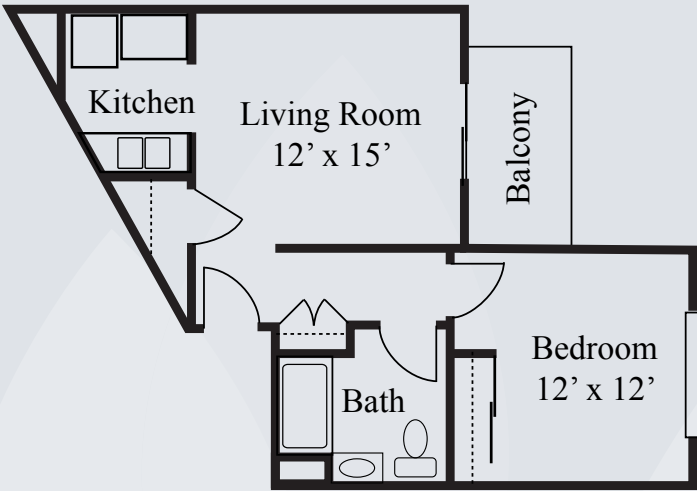

Floor Plans

Studio Model A
440 sq. ft.

Studio Model B
440 sq. ft.

Dimensions are approximate. Floor plans may vary.

Brookdale Orangevale
6125 Hazel Avenue, Orangevale, CA 95662 | (916) 988-7901
RCFE # 347003914

brookdale.com

Floor Plans

One Bedroom Model C
500 sq. ft.

One Bedroom Model D
500 sq. ft.

Dimensions are approximate. Floor plans may vary.

Brookdale Orangevale
6125 Hazel Avenue, Orangevale, CA 95662 | (916) 988-7901
RCFE # 347003914

brookdale.com

Floor Plans

Two Bedroom
600 sq. ft.

Dimensions are approximate. Floor plans may vary.

Brookdale Orangevale
6125 Hazel Avenue, Orangevale, CA 95662 | (916) 988-7901
RCFE # 347003914

brookdale.com