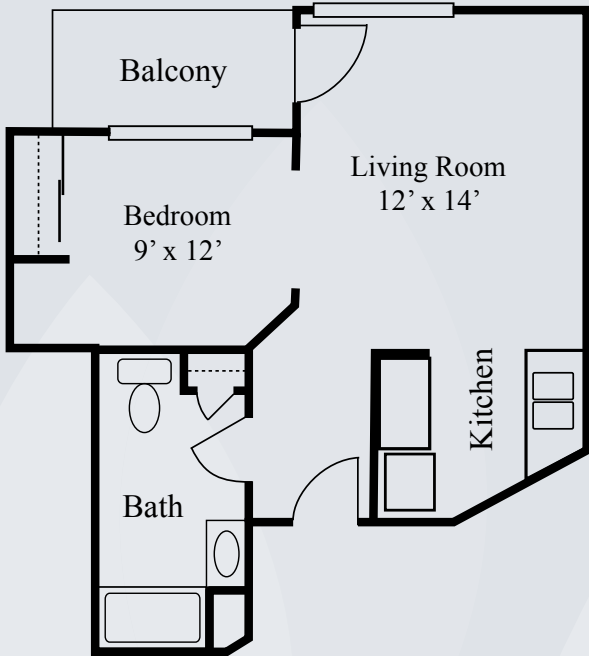

Floor Plans

Studio Model A
440 sq. ft.

Studio Model B
440 sq. ft.

Dimensions are approximate. Floor plans may vary.

Brookdale Orangevale
6125 Hazel Avenue, Orangevale, CA 95662 | (916) 988-7901
RCFE # 347003914

brookdale.com

Floor Plans

One Bedroom Model C
500 sq. ft.

One Bedroom Model D
500 sq. ft.

Dimensions are approximate. Floor plans may vary.

Brookdale Orangevale
6125 Hazel Avenue, Orangevale, CA 95662 | (916) 988-7901
RCFE # 347003914

brookdale.com

Floor Plans

Two Bedroom
600 sq. ft.

Dimensions are approximate. Floor plans may vary.

Brookdale Orangevale
6125 Hazel Avenue, Orangevale, CA 95662 | (916) 988-7901
RCFE # 347003914

brookdale.com