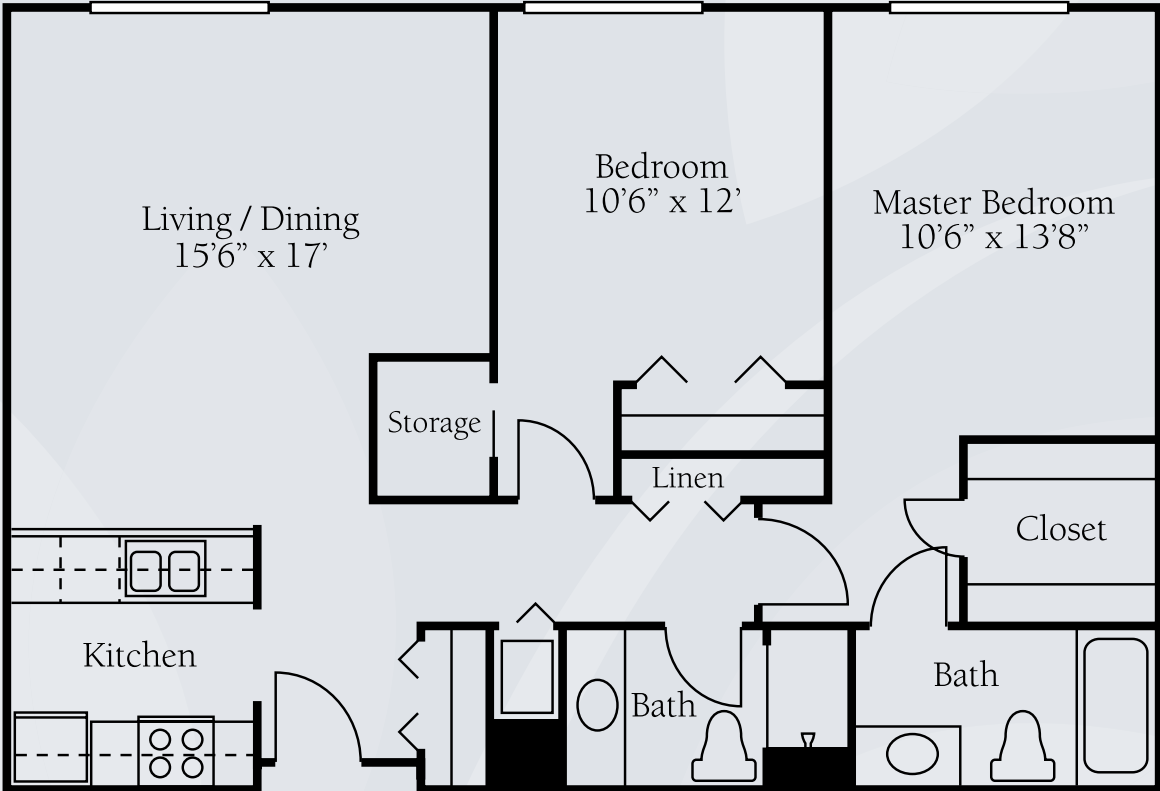

Floor Plans

One Bedroom Traditional
620 sq. ft.

Dimensions are approximate. Floor plans may vary.

Brookdale Meridian Lakewood
1805 S. Balsam Street, Lakewood, Colorado 80232 | (303) 980-5500

brookdale.com

Floor Plans

One Bedroom Deluxe
764 sq. ft.

Dimensions are approximate. Floor plans may vary.

Brookdale Meridian Lakewood
1805 S. Balsam Street, Lakewood, Colorado 80232 | (303) 980-5500

brookdale.com

Floor Plans

Two Bedroom Standard
983 sq. ft.

Dimensions are approximate. Floor plans may vary.

Brookdale Meridian Lakewood
1805 S. Balsam Street, Lakewood, Colorado 80232 | (303) 980-5500

brookdale.com

Floor Plans

Two Bedroom Traditional
983 sq. ft.