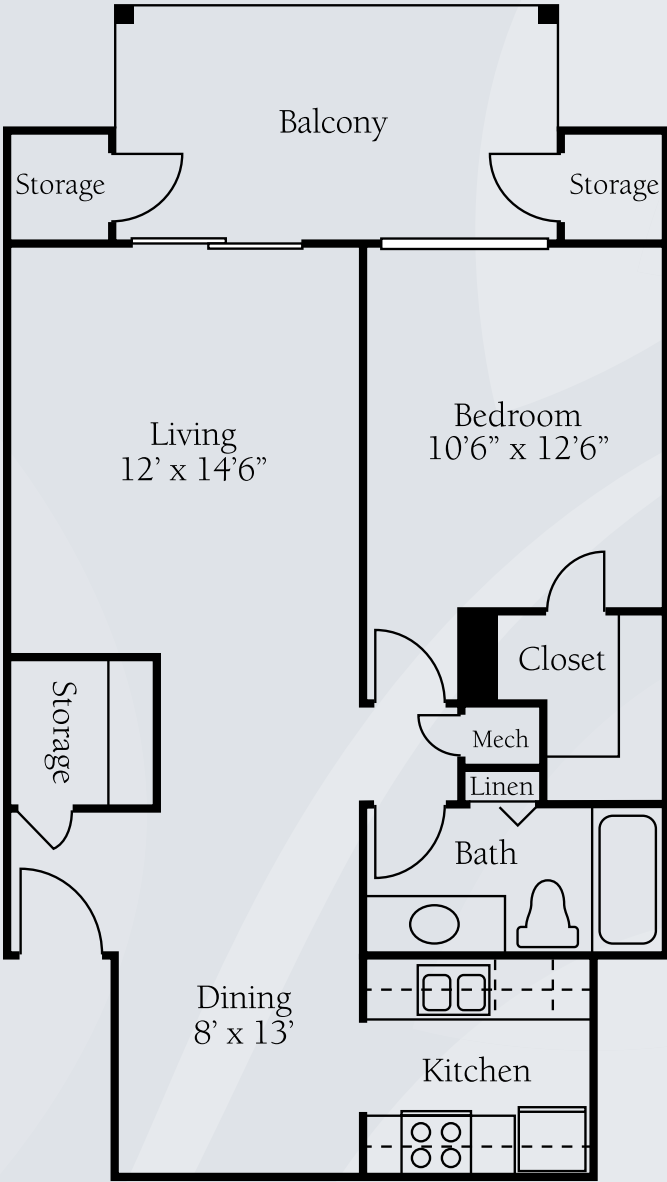

Floor Plans

One Bedroom Traditional
620 sq. ft.

Dimensions are approximate. Floor plans may vary.

Brookdale Meridian Lakewood
1805 S. Balsam Street, Lakewood, Colorado 80232 | (303) 980-5500

brookdale.com

Floor Plans

One Bedroom Deluxe
764 sq. ft.

Dimensions are approximate. Floor plans may vary.

Brookdale Meridian Lakewood
1805 S. Balsam Street, Lakewood, Colorado 80232 | (303) 980-5500

brookdale.com

Floor Plans

Two Bedroom Standard
983 sq. ft.

Dimensions are approximate. Floor plans may vary.

Brookdale Meridian Lakewood
1805 S. Balsam Street, Lakewood, Colorado 80232 | (303) 980-5500

brookdale.com

Floor Plans

Two Bedroom Traditional
983 sq. ft.