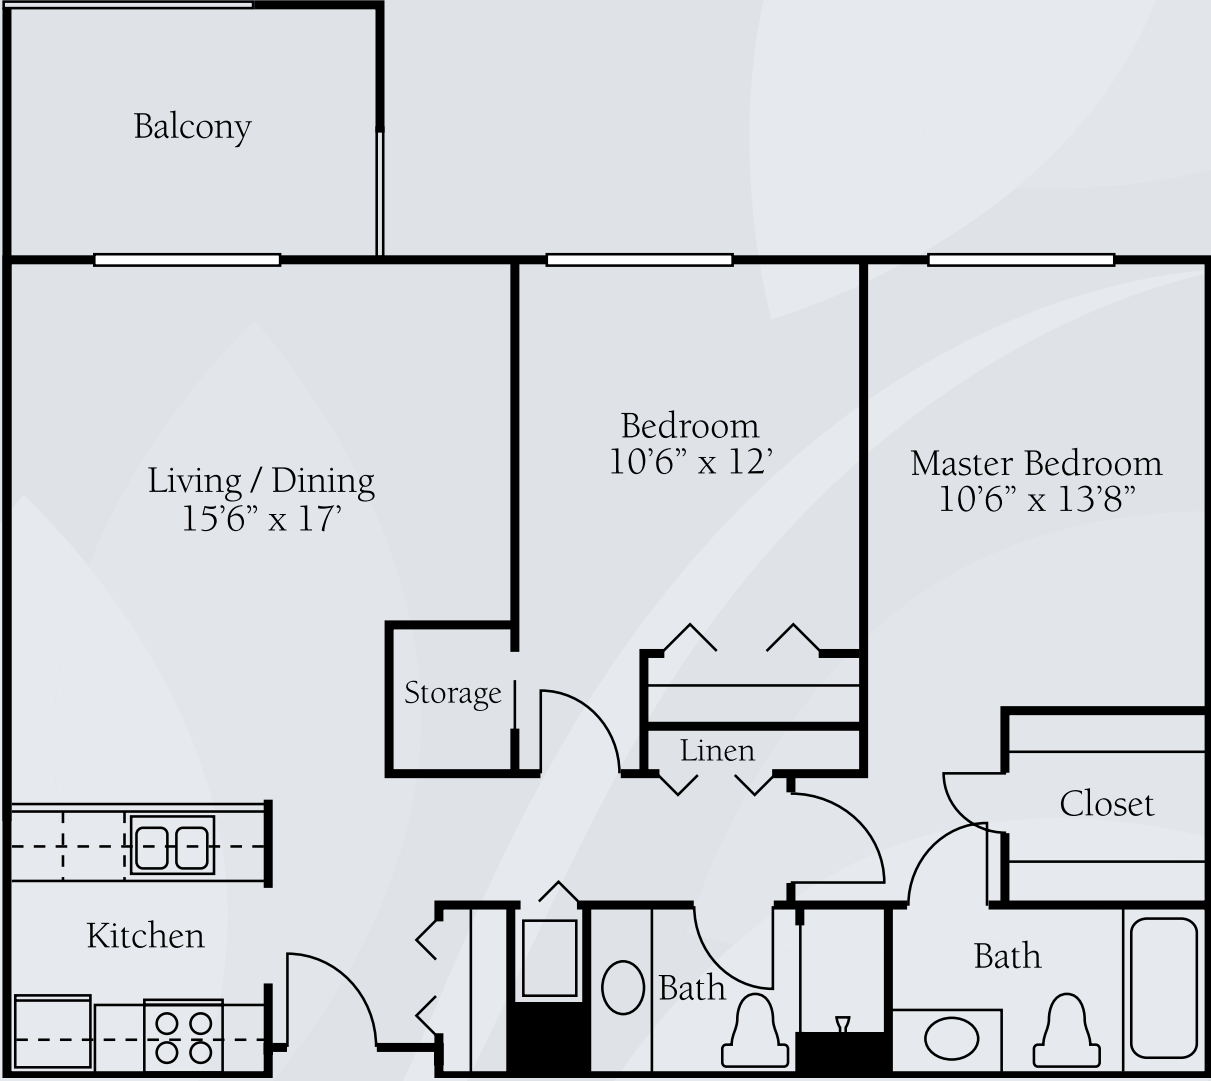

Floor Plans

One Bedroom Traditional
620 sq. ft.

Dimensions are approximate. Floor plans may vary.

Brookdale Meridian Lakewood
1805 S. Balsam Street, Lakewood, Colorado 80232 | (303) 980-5500

brookdale.com

Floor Plans

One Bedroom Deluxe
764 sq. ft.

Dimensions are approximate. Floor plans may vary.

Brookdale Meridian Lakewood
1805 S. Balsam Street, Lakewood, Colorado 80232 | (303) 980-5500

brookdale.com

Floor Plans

Two Bedroom Standard
983 sq. ft.

Dimensions are approximate. Floor plans may vary.

Brookdale Meridian Lakewood
1805 S. Balsam Street, Lakewood, Colorado 80232 | (303) 980-5500

brookdale.com

Floor Plans

Two Bedroom Traditional
983 sq. ft.

Dimensions are approximate. Floor plans may vary.

Brookdale Meridian Lakewood
1805 S. Balsam Street, Lakewood, Colorado 80232 | (303) 980-5500

brookdale.com