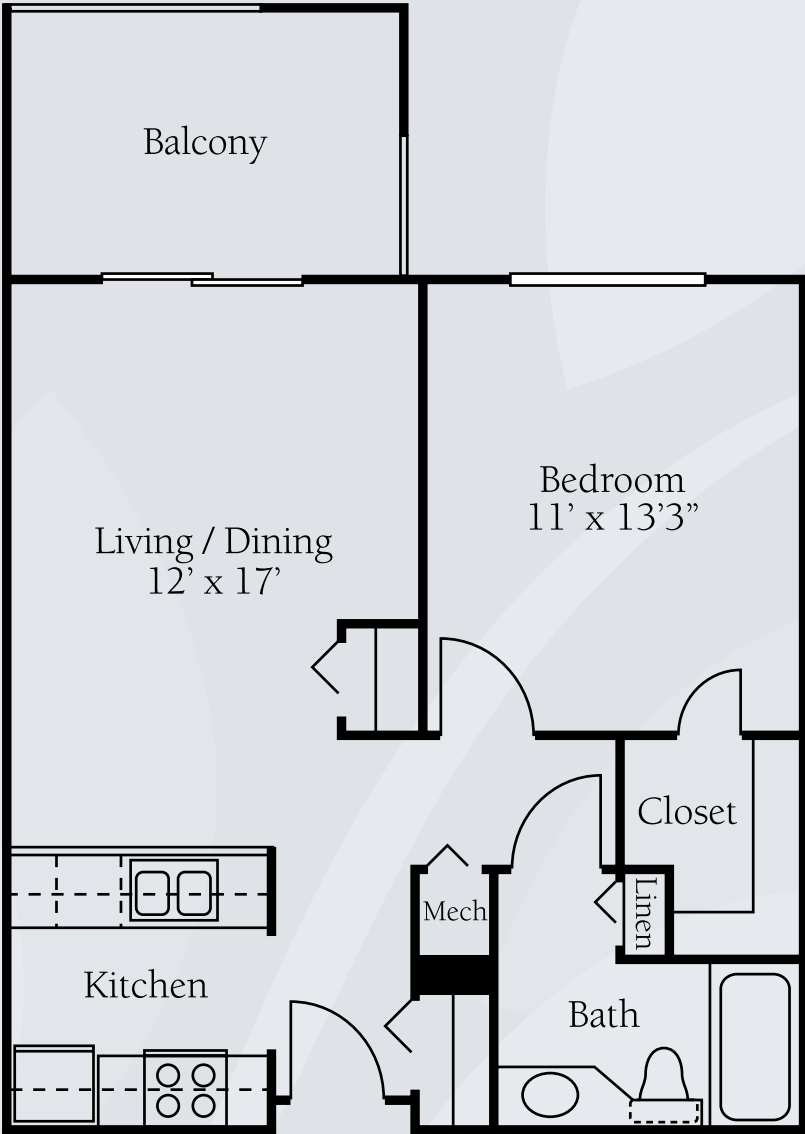

Floor Plans

One Bedroom Traditional
620 sq. ft.

Dimensions are approximate. Floor plans may vary.

Brookdale Meridian Lakewood
1805 S. Balsam Street, Lakewood, Colorado 80232 | (303) 980-5500

brookdale.com

Floor Plans

One Bedroom Deluxe
764 sq. ft.

Dimensions are approximate. Floor plans may vary.

Brookdale Meridian Lakewood
1805 S. Balsam Street, Lakewood, Colorado 80232 | (303) 980-5500

brookdale.com

Floor Plans

Two Bedroom Standard
983 sq. ft.

Dimensions are approximate. Floor plans may vary.

Brookdale Meridian Lakewood
1805 S. Balsam Street, Lakewood, Colorado 80232 | (303) 980-5500

brookdale.com

Floor Plans

Two Bedroom Traditional
983 sq. ft.