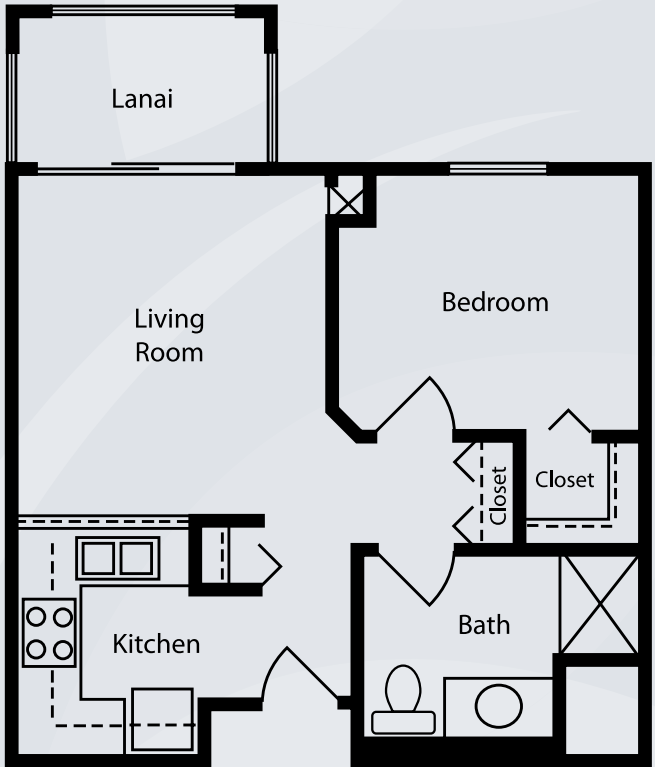

Floor Plans | Assisted Living

Sandpiper – Studio
Approx. 396 sq. ft.

Heron – Studio
Approx. 464 sq. ft.

Dimensions are approximate. Floor plans may vary.

Brookdale Naples
770 Goodlette Road North, Naples, Florida 34102 | (239) 430-3535
Assisted Living Facility # AL9584

brookdale.com

Floor Plans | Assisted Living

Mimosa – One Bedroom
Approx. 524 sq. ft.

Poinciana – One Bedroom
Approx. 592 sq. ft.

Dimensions are approximate. Floor plans may vary.

Brookdale Naples
770 Goodlette Road North, Naples, Florida 34102 | (239) 430-3535
Assisted Living Facility # AL9584

brookdale.com

Floor Plans | Assisted Living

Cypress – One Bedroom
Approx. 631 sq. ft.

Oak – One Bedroom
Approx. 750 sq. ft.

Dimensions are approximate. Floor plans may vary.

Brookdale Naples
770 Goodlette Road North, Naples, Florida 34102 | (239) 430-3535
Assisted Living Facility # AL9584