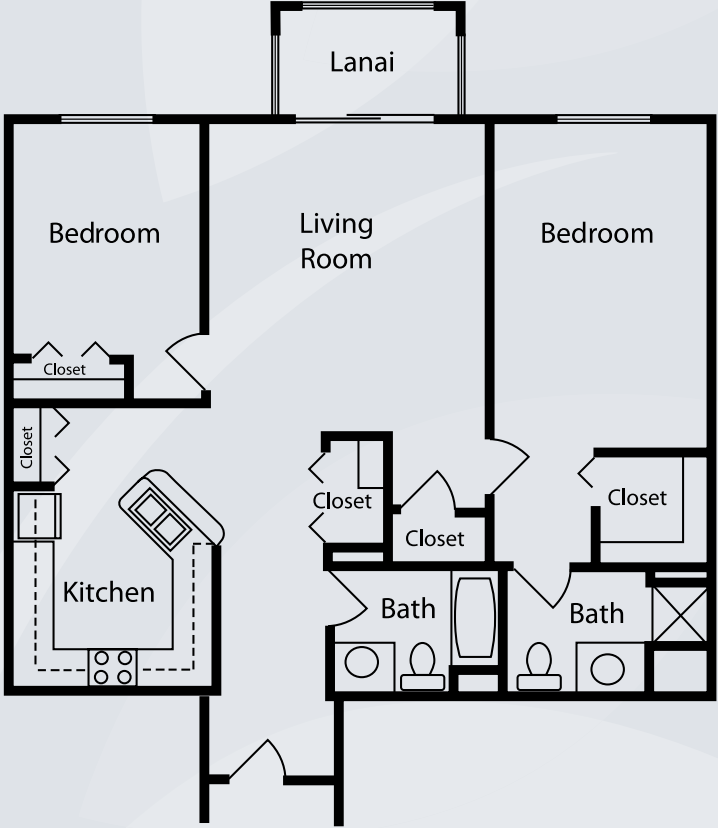

brookdale.com

Floor Plans | Assisted Living

Cypress – One Bedroom
Approx. 631 sq. ft.

Oak – One Bedroom
Approx. 750 sq. ft.

Dimensions are approximate. Floor plans may vary.

Brookdale Naples
770 Goodlette Road North, Naples, Florida 34102 | (239) 430-3535
Assisted Living Facility # AL9584

brookdale.com

BROOKDALE® is a trademark of Brookdale Senior Living Inc., Nashville, TN, USA. 06/15

Floor Plans | Assisted Living

Windjammer – Two Bedroom
Approx. 972 sq. ft.

Cunard – Two Bedroom
Approx. 1,251 sq. ft.