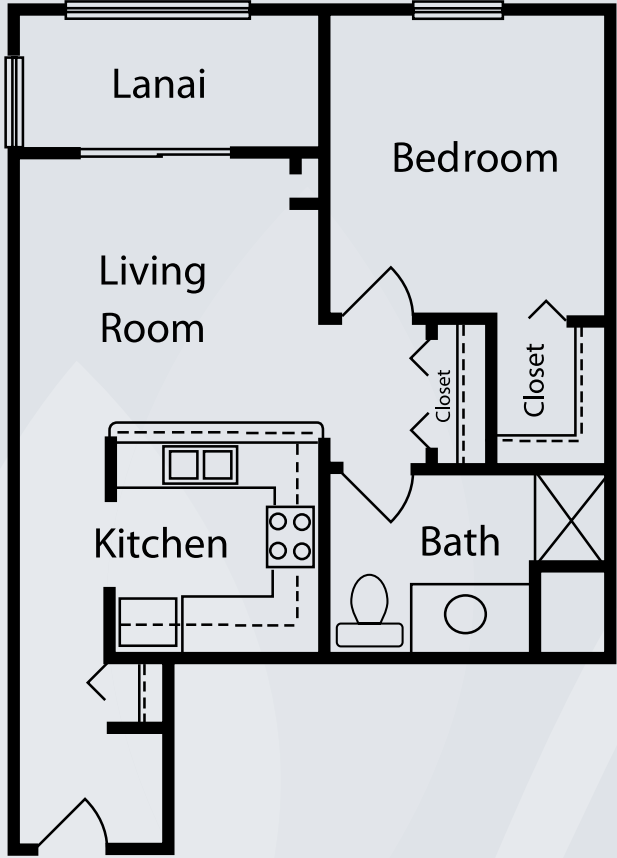

Windjammer – Two Bedroom
Approx. 972 sq. ft.

Floor Plans | Assisted Living