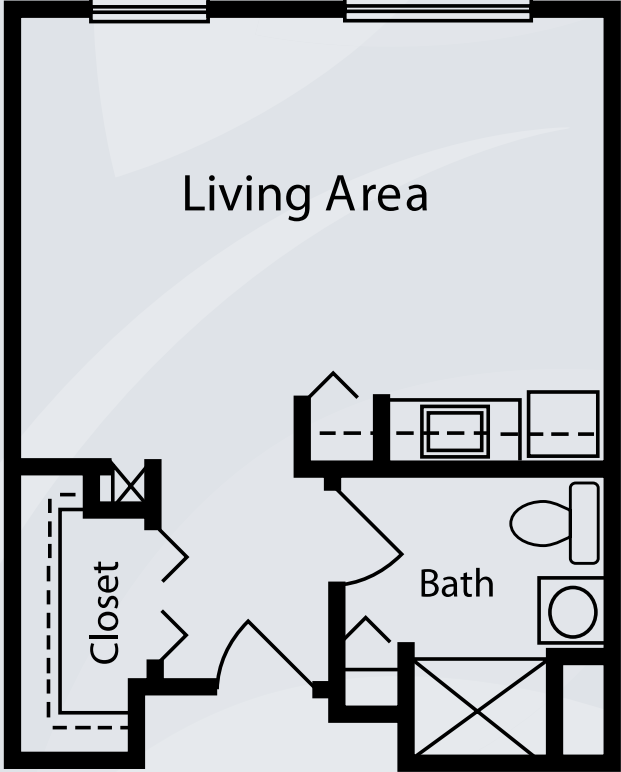

Floor Plans | Assisted Living

Sandpiper – Studio
Approx. 396 sq. ft.

Heron – Studio
Approx. 464 sq. ft.

Dimensions are approximate. Floor plans may vary.

Brookdale Naples
770 Goodlette Road North, Naples, Florida 34102 | (239) 430-3535
Assisted Living Facility # AL9584

brookdale.com

Floor Plans | Assisted Living

Mimosa – One Bedroom
Approx. 524 sq. ft.

Poinciana – One Bedroom
Approx. 592 sq. ft.

Dimensions are approximate. Floor plans may vary.

Brookdale Naples
770 Goodlette Road North, Naples, Florida 34102 | (239) 430-3535
Assisted Living Facility # AL9584

brookdale.com

Floor Plans | Assisted Living

Cypress – One Bedroom
Approx. 631 sq. ft.

Oak – One Bedroom
Approx. 750 sq. ft.

Dimensions are approximate. Floor plans may vary.

Brookdale Naples
770 Goodlette Road North, Naples, Florida 34102 | (239) 430-3535
Assisted Living Facility # AL9584