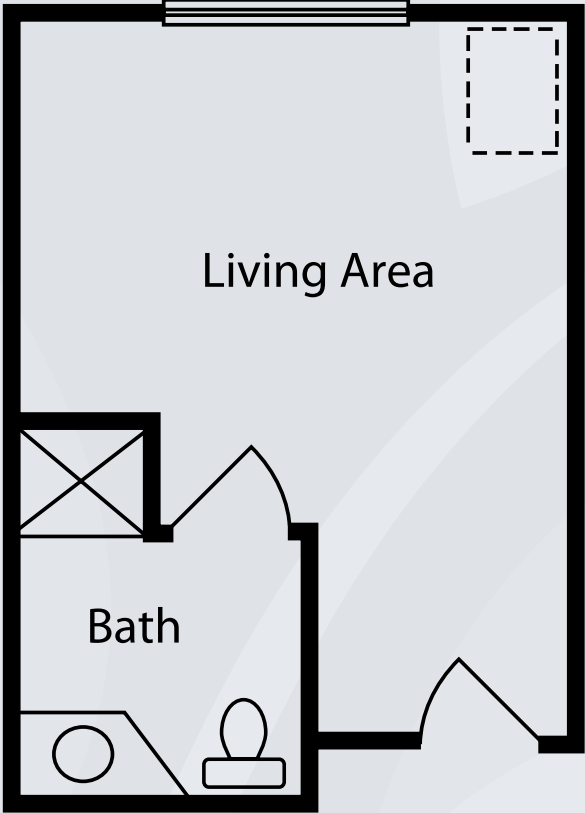

Dimensions are approximate. Floor plans may vary.

Brookdale Naples
770 Goodlette Road North, Naples, Florida 34102 | (239) 430-3535
Assisted Living Facility # AL9584

brookdale.com

Floor Plans | Alzheimer's & Dementia Care

Coquina – Studio
Approx. 272 sq. ft.

Dimensions are approximate. Floor plans may vary.

Brookdale Naples
770 Goodlette Road North, Naples, Florida 34102 | (239) 430-3535
Assisted Living Facility # AL9584