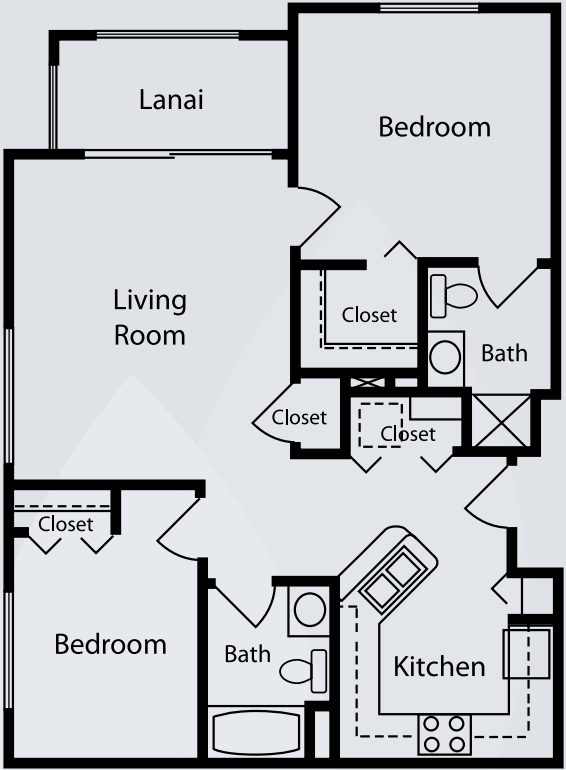

Floor Plans | Assisted Living

Sandpiper – Studio
Approx. 396 sq. ft.

Heron – Studio
Approx. 464 sq. ft.

Dimensions are approximate. Floor plans may vary.

Brookdale Naples
770 Goodlette Road North, Naples, Florida 34102 | (239) 430-3535
Assisted Living Facility # AL9584

brookdale.com

Floor Plans | Assisted Living

Mimosa – One Bedroom
Approx. 524 sq. ft.

Poinciana – One Bedroom
Approx. 592 sq. ft.

Dimensions are approximate. Floor plans may vary.

Brookdale Naples
770 Goodlette Road North, Naples, Florida 34102 | (239) 430-3535
Assisted Living Facility # AL9584

brookdale.com

Floor Plans | Assisted Living

Cypress – One Bedroom
Approx. 631 sq. ft.

Oak – One Bedroom
Approx. 750 sq. ft.

Dimensions are approximate. Floor plans may vary.

Brookdale Naples
770 Goodlette Road North, Naples, Florida 34102 | (239) 430-3535
Assisted Living Facility # AL9584

brookdale.com

BROOKDALE® is a trademark of Brookdale Senior Living Inc., Nashville, TN, USA. 06/15

Floor Plans | Assisted Living

Windjammer – Two Bedroom
Approx. 972 sq. ft.

Cunard – Two Bedroom
Approx. 1,251 sq. ft.