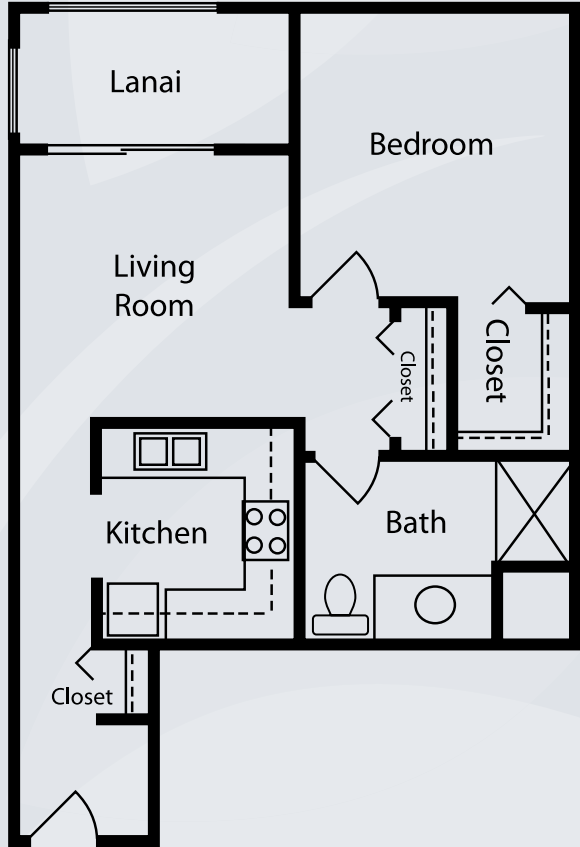

Dimensions are approximate. Floor plans may vary.

Brookdale Naples
770 Goodlette Road North, Naples, Florida 34102 | (239) 430-3535
Assisted Living Facility # AL9584

brookdale.com