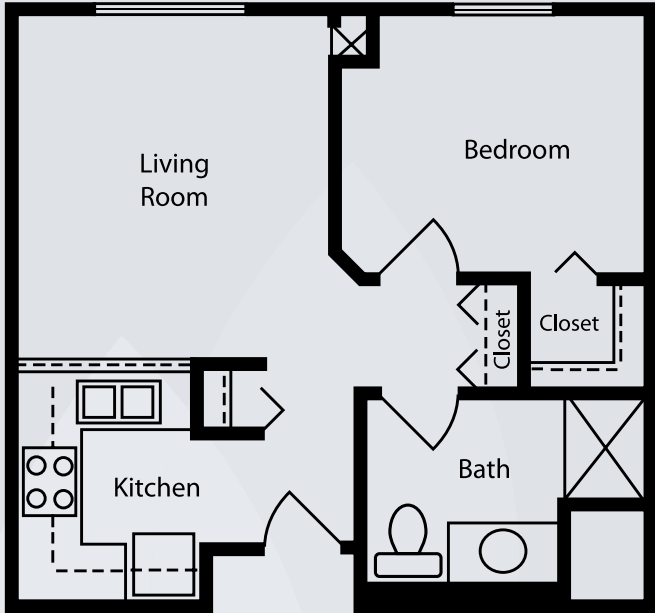

Floor Plans | Assisted Living

Sandpiper – Studio
Approx. 396 sq. ft.

Heron – Studio
Approx. 464 sq. ft.

Dimensions are approximate. Floor plans may vary.

Brookdale Naples
770 Goodlette Road North, Naples, Florida 34102 | (239) 430-3535
Assisted Living Facility # AL9584

brookdale.com

Floor Plans | Assisted Living

Mimosa – One Bedroom
Approx. 524 sq. ft.

Poinciana – One Bedroom
Approx. 592 sq. ft.

Dimensions are approximate. Floor plans may vary.

Brookdale Naples
770 Goodlette Road North, Naples, Florida 34102 | (239) 430-3535
Assisted Living Facility # AL9584

brookdale.com

Floor Plans | Assisted Living

Cypress – One Bedroom
Approx. 631 sq. ft.

Oak – One Bedroom
Approx. 750 sq. ft.

Dimensions are approximate. Floor plans may vary.

Brookdale Naples
770 Goodlette Road North, Naples, Florida 34102 | (239) 430-3535
Assisted Living Facility # AL9584