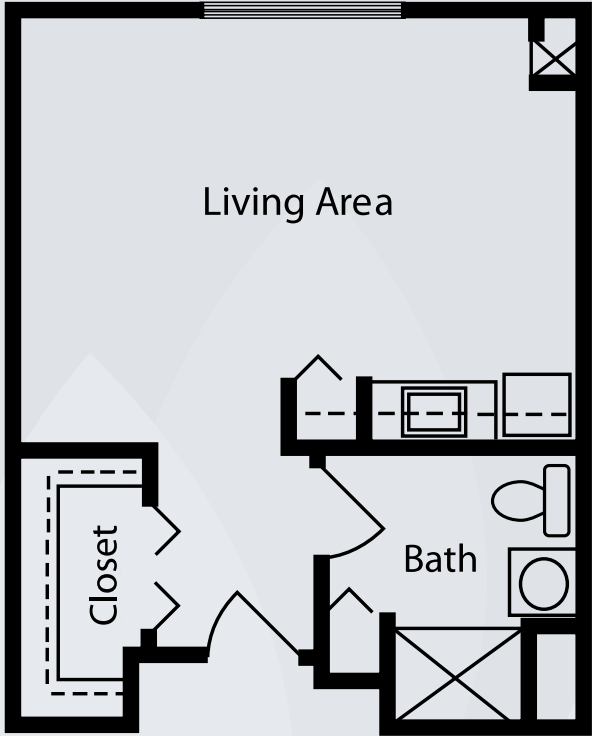

Floor Plans | Assisted Living

Sandpiper – Studio
Approx. 396 sq. ft.

Heron – Studio
Approx. 464 sq. ft.

Dimensions are approximate. Floor plans may vary.

Brookdale Naples
770 Goodlette Road North, Naples, Florida 34102 | (239) 430-3535
Assisted Living Facility # AL9584

brookdale.com

Floor Plans | Assisted Living

Mimosa – One Bedroom
Approx. 524 sq. ft.

Poinciana – One Bedroom
Approx. 592 sq. ft.

Dimensions are approximate. Floor plans may vary.

Brookdale Naples
770 Goodlette Road North, Naples, Florida 34102 | (239) 430-3535
Assisted Living Facility # AL9584

brookdale.com

Floor Plans | Assisted Living

Cypress – One Bedroom
Approx. 631 sq. ft.

Oak – One Bedroom
Approx. 750 sq. ft.

Dimensions are approximate. Floor plans may vary.

Brookdale Naples
770 Goodlette Road North, Naples, Florida 34102 | (239) 430-3535
Assisted Living Facility # AL9584