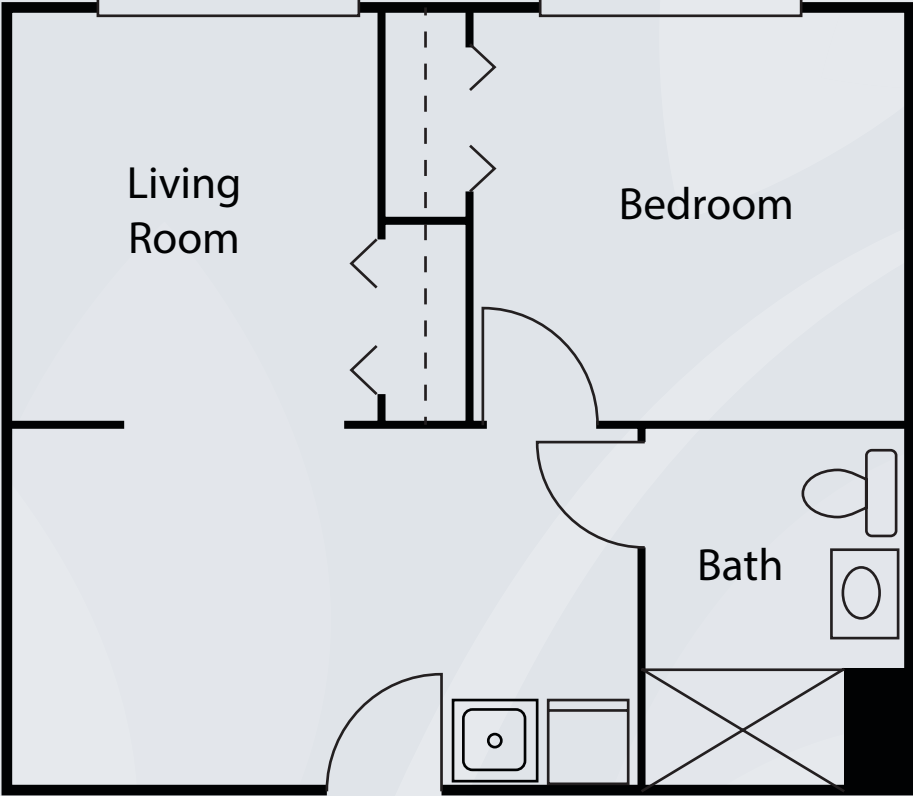

Floor Plans | Personal Care

Studio
316 sq. ft.

Dimensions are approximate. Floor plans may vary.

Brookdale Big Creek Roswell
655 Mansell Road, Roswell, GA 30076 | (770) 643-9433

brookdale.com

Floor Plans | Personal Care

One Bedroom, One Bath
480 sq. ft.

Dimensions are approximate. Floor plans may vary.

Brookdale Big Creek Roswell
655 Mansell Road, Roswell, GA 30076 | (770) 643-9433

brookdale.com

Floor Plans | Personal Care

Two Bedroom, Two Bath A
650 sq. ft.

Dimensions are approximate. Floor plans may vary.

Brookdale Big Creek Roswell
655 Mansell Road, Roswell, GA 30076 | (770) 643-9433

brookdale.com

Floor Plans | Personal Care

Two Bedroom, Two Bath B
630 sq. ft.

Dimensions are approximate. Floor plans may vary.

Brookdale Big Creek Roswell
655 Mansell Road, Roswell, GA 30076 | (770) 643-9433

brookdale.com

Floor Plans | Alzheimer's & Dementia Care