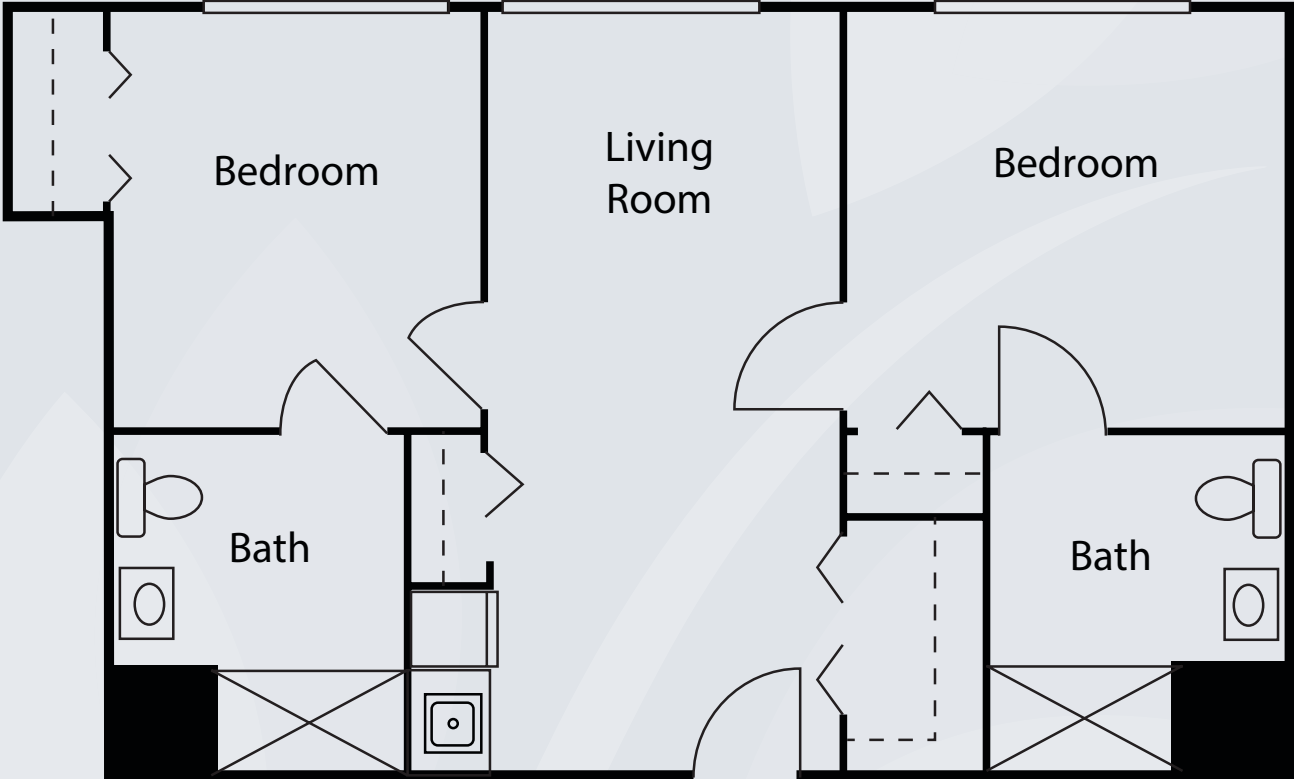

Floor Plans | Personal Care

Studio
316 sq. ft.

Dimensions are approximate. Floor plans may vary.

Brookdale Big Creek Roswell
655 Mansell Road, Roswell, GA 30076 | (770) 643-9433

brookdale.com

Floor Plans | Personal Care

One Bedroom, One Bath
480 sq. ft.

Dimensions are approximate. Floor plans may vary.

Brookdale Big Creek Roswell
655 Mansell Road, Roswell, GA 30076 | (770) 643-9433

brookdale.com

Floor Plans | Personal Care

Two Bedroom, Two Bath A
650 sq. ft.

Dimensions are approximate. Floor plans may vary.

Brookdale Big Creek Roswell
655 Mansell Road, Roswell, GA 30076 | (770) 643-9433

brookdale.com

Floor Plans | Personal Care

Two Bedroom, Two Bath B
630 sq. ft.

Dimensions are approximate. Floor plans may vary.

Brookdale Big Creek Roswell
655 Mansell Road, Roswell, GA 30076 | (770) 643-9433

brookdale.com

Floor Plans | Alzheimer's & Dementia Care