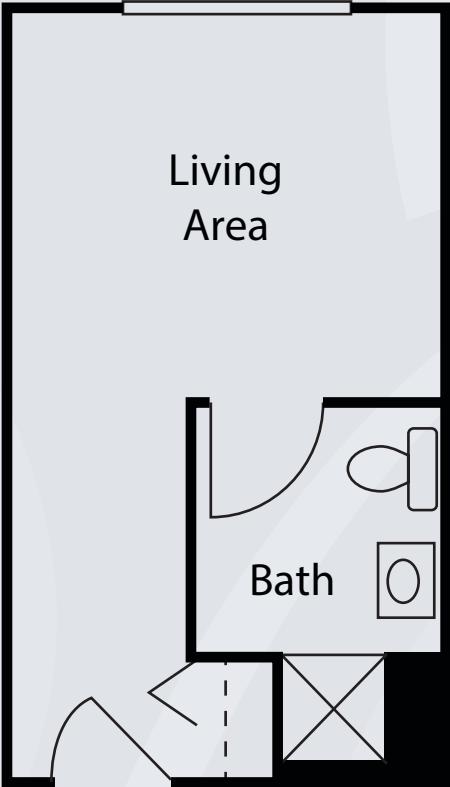

One Bedroom, One Bath
480 sq. ft.

Dimensions are approximate. Floor plans may vary.

Brookdale Big Creek Roswell
655 Mansell Road, Roswell, GA 30076 | (770) 643-9433

brookdale.com

Floor Plans | Personal Care

Two Bedroom, Two Bath A
650 sq. ft.

Dimensions are approximate. Floor plans may vary.

Brookdale Big Creek Roswell
655 Mansell Road, Roswell, GA 30076 | (770) 643-9433

brookdale.com

Floor Plans | Personal Care

Two Bedroom, Two Bath B
630 sq. ft.

Dimensions are approximate. Floor plans may vary.

Brookdale Big Creek Roswell
655 Mansell Road, Roswell, GA 30076 | (770) 643-9433

brookdale.com

Floor Plans | Alzheimer's & Dementia Care

Clare Bridge Studio
250 sq. ft.

Dimensions are approximate. Floor plans may vary.

Brookdale Big Creek Roswell
655 Mansell Road, Roswell, GA 30076 | (770) 643-9433

brookdale.com