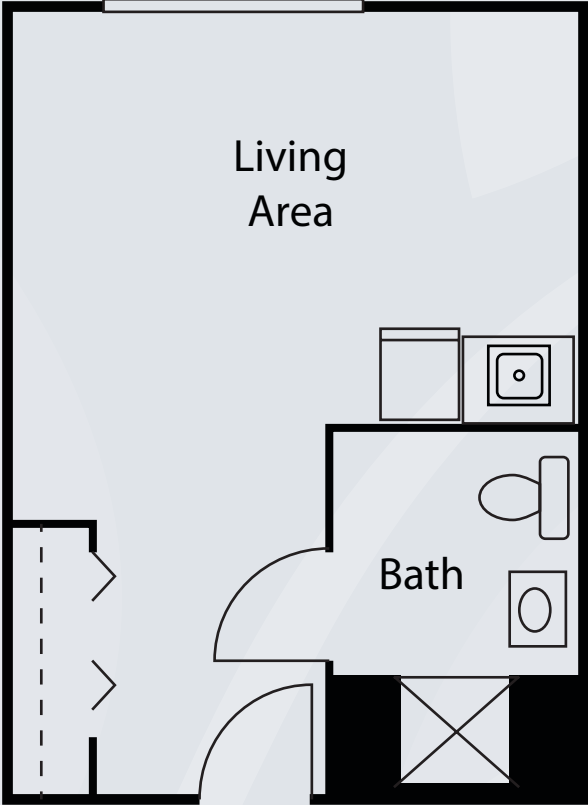

Floor Plans | Personal Care

Studio
316 sq. ft.

Dimensions are approximate. Floor plans may vary.

Brookdale Big Creek Roswell
655 Mansell Road, Roswell, GA 30076 | (770) 643-9433

brookdale.com

Floor Plans | Personal Care

One Bedroom, One Bath
480 sq. ft.

Dimensions are approximate. Floor plans may vary.

Brookdale Big Creek Roswell
655 Mansell Road, Roswell, GA 30076 | (770) 643-9433

brookdale.com

Floor Plans | Personal Care

Two Bedroom, Two Bath A
650 sq. ft.

Dimensions are approximate. Floor plans may vary.

Brookdale Big Creek Roswell
655 Mansell Road, Roswell, GA 30076 | (770) 643-9433

brookdale.com

Floor Plans | Personal Care

Two Bedroom, Two Bath B
630 sq. ft.

Dimensions are approximate. Floor plans may vary.

Brookdale Big Creek Roswell
655 Mansell Road, Roswell, GA 30076 | (770) 643-9433

brookdale.com

Floor Plans | Alzheimer's & Dementia Care