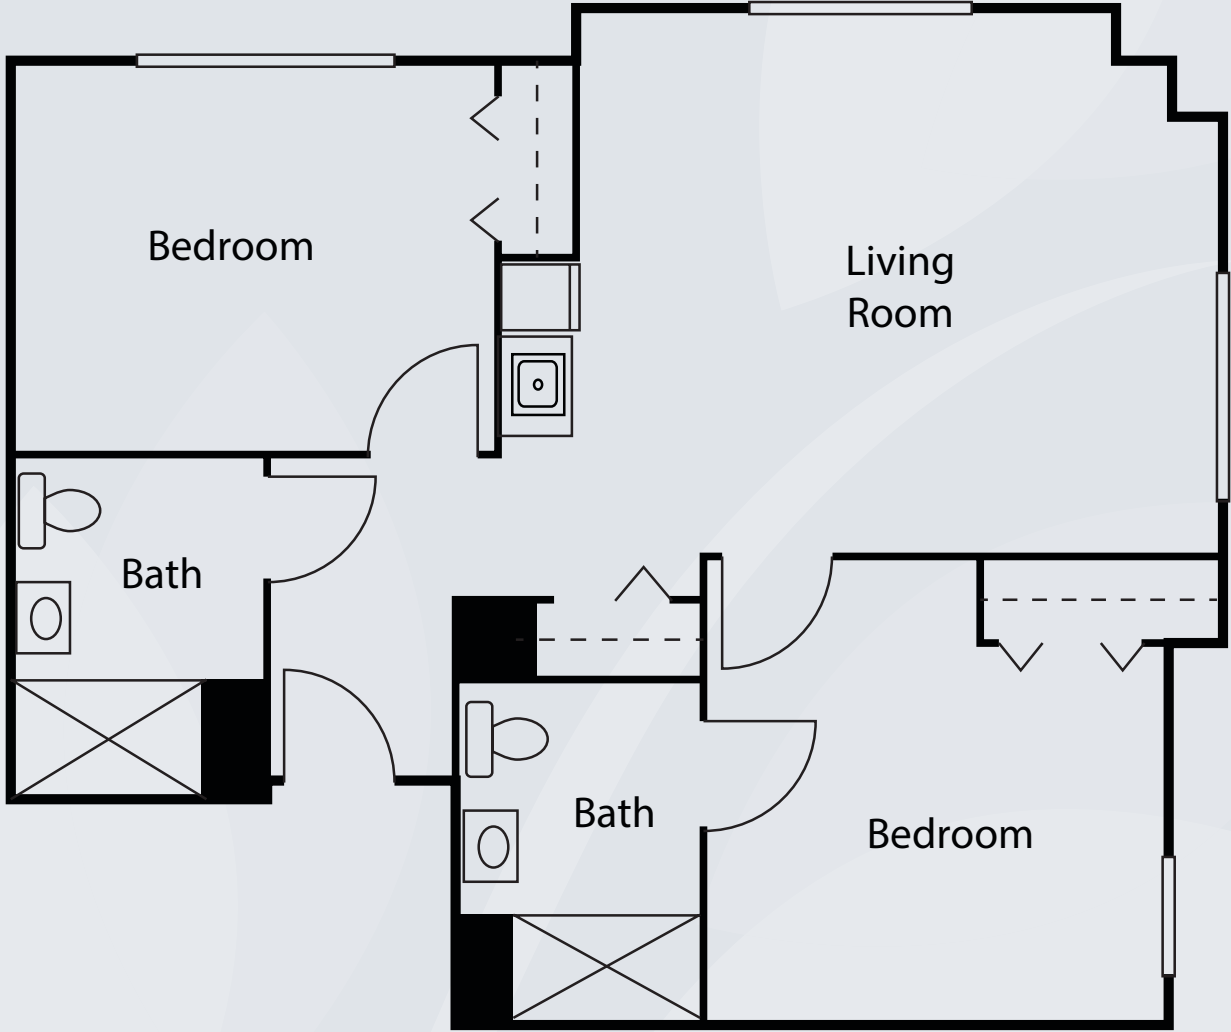

Floor Plans | Personal Care

Studio
316 sq. ft.

Dimensions are approximate. Floor plans may vary.

Brookdale Big Creek Roswell
655 Mansell Road, Roswell, GA 30076 | (770) 643-9433

brookdale.com

Floor Plans | Personal Care

One Bedroom, One Bath
480 sq. ft.

Dimensions are approximate. Floor plans may vary.

Brookdale Big Creek Roswell
655 Mansell Road, Roswell, GA 30076 | (770) 643-9433

brookdale.com

Floor Plans | Personal Care

Two Bedroom, Two Bath A
650 sq. ft.

Dimensions are approximate. Floor plans may vary.

Brookdale Big Creek Roswell
655 Mansell Road, Roswell, GA 30076 | (770) 643-9433

brookdale.com

Floor Plans | Personal Care

Two Bedroom, Two Bath B
630 sq. ft.

Dimensions are approximate. Floor plans may vary.

Brookdale Big Creek Roswell
655 Mansell Road, Roswell, GA 30076 | (770) 643-9433

brookdale.com

Floor Plans | Alzheimer's & Dementia Care