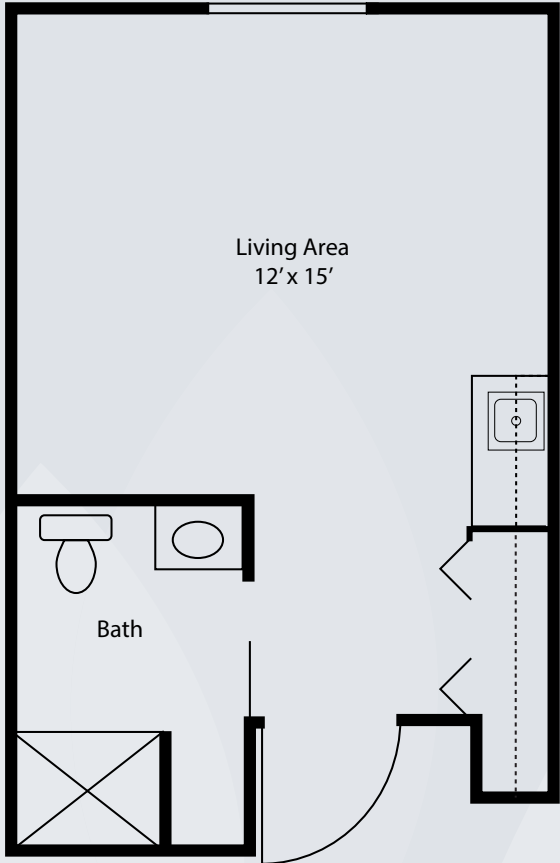

Studio C
252 sq. ft.

Floor Plans

Studio A
209 sq. ft.