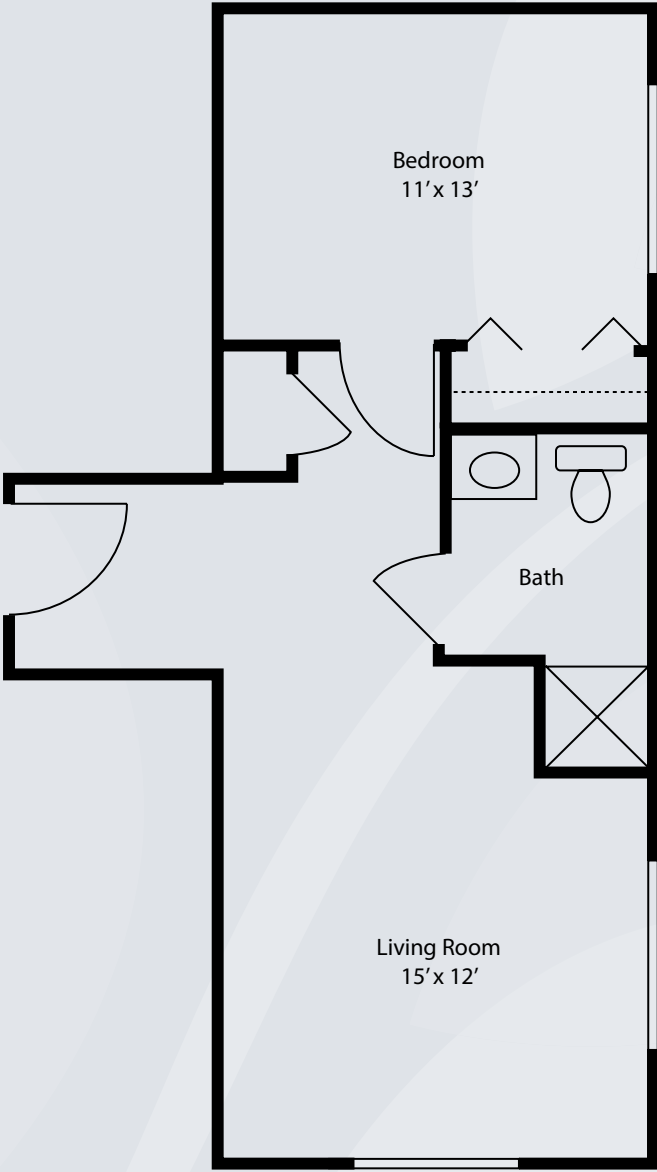

Floor Plans

One Bedroom
442 sq. ft.

Dimensions are approximate. Floor plans may vary.

Brookdale Marysville
1565 London Ave, Marysville, OH 43040 | (937) 738-7342

brookdale.com