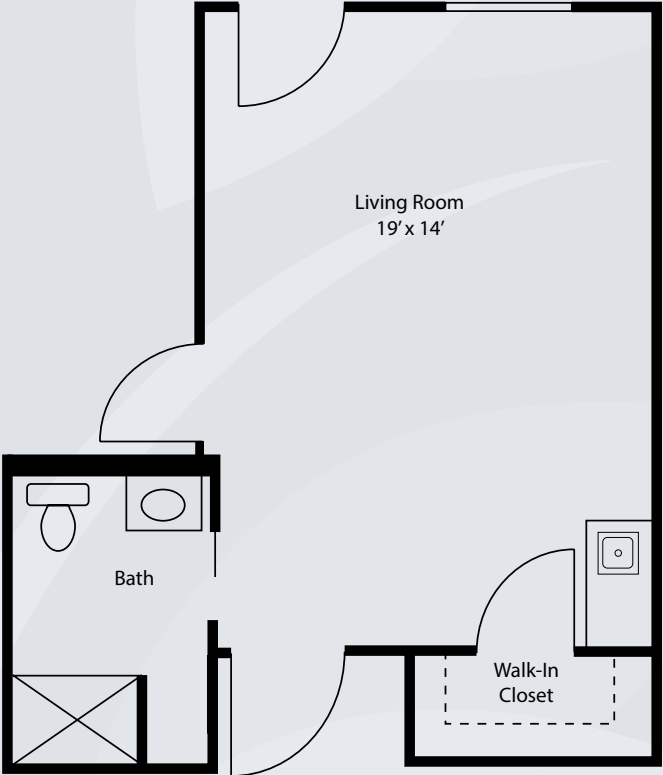

Studio D
266 sq. ft.

Dimensions are approximate. Floor plans may vary.

Brookdale Marysville
1565 London Ave, Marysville, OH 43040 | (937) 738-7342

brookdale.com