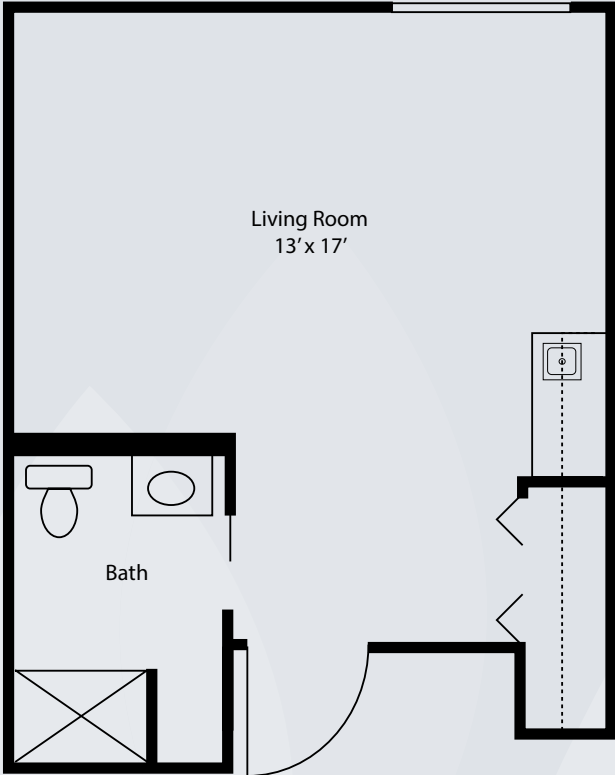

Floor Plans

Studio C
252 sq. ft.