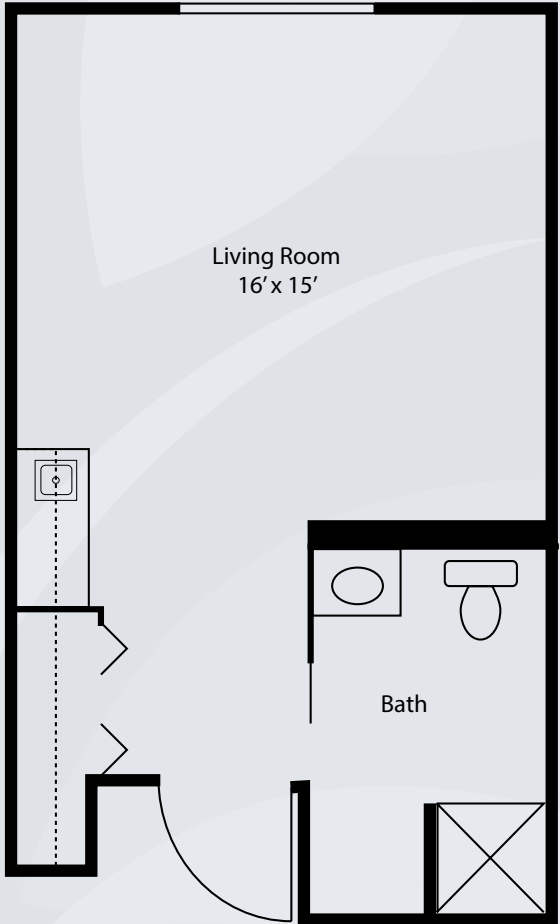

Studio D
266 sq. ft.

Studio B
244 sq. ft.

Dimensions are approximate. Floor plans may vary.

Brookdale Marysville
1565 London Ave, Marysville, OH 43040 | (937) 738-7342

brookdale.com