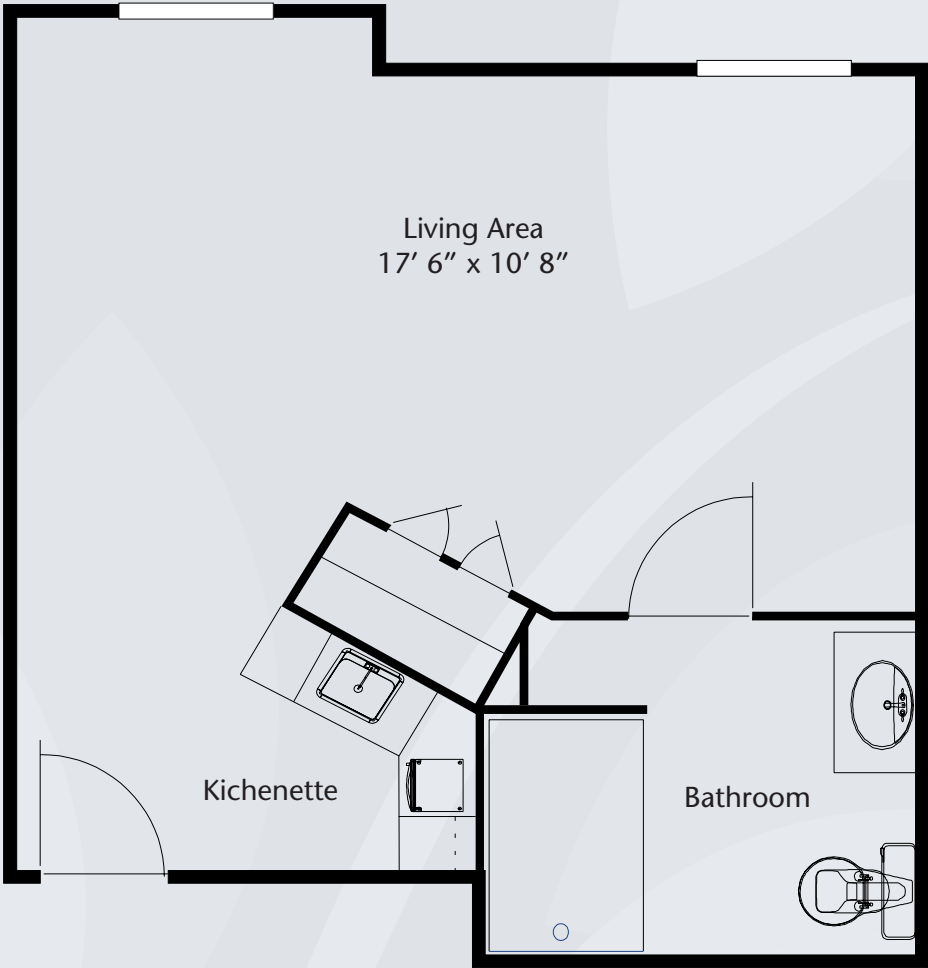

Floor Plans

Studio

Dimensions are approximate. Floor plans may vary.

Brookdale Lohmans Crossing
1604 Lohmans Crossing, Austin, TX 78734 | (512) 261-6653
TX AL Facility ID # 132446

brookdale.com