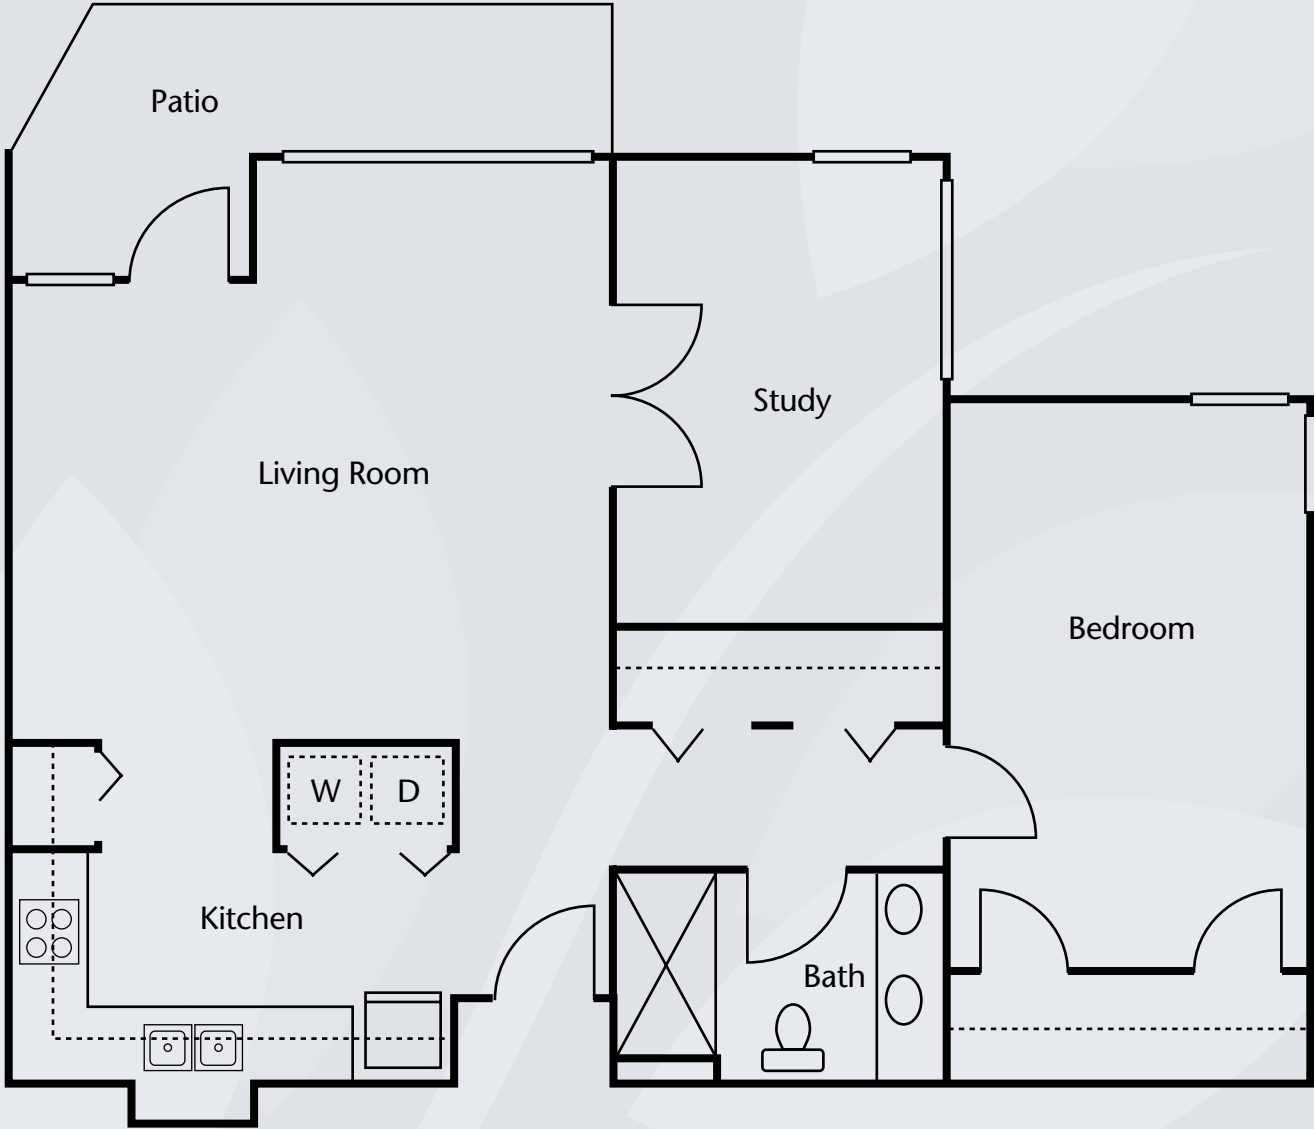

One Bedroom B
552 sq. ft.

Dimensions are approximate. Floor plans may vary.

Brookdale Pleasant Hills
800 Napa Valley Drive, Little Rock, AR 72211 | (501) 225-9405

brookdale.com

Floor Plans

Two Bedroom
862 sq. ft.

Dimensions are approximate. Floor plans may vary.

Brookdale Pleasant Hills
800 Napa Valley Drive, Little Rock, AR 72211 | (501) 225-9405

brookdale.com

Floor Plans

One Bedroom Cottage
945 sq. ft.

Dimensions are approximate. Floor plans may vary.

Brookdale Pleasant Hills
800 Napa Valley Drive, Little Rock, AR 72211 | (501) 225-9405

brookdale.com

Floor Plans

Two Bedroom Cottage
1160 sq. ft.

Dimensions are approximate. Floor plans may vary.

Brookdale Pleasant Hills
800 Napa Valley Drive, Little Rock, AR 72211 | (501) 225-9405