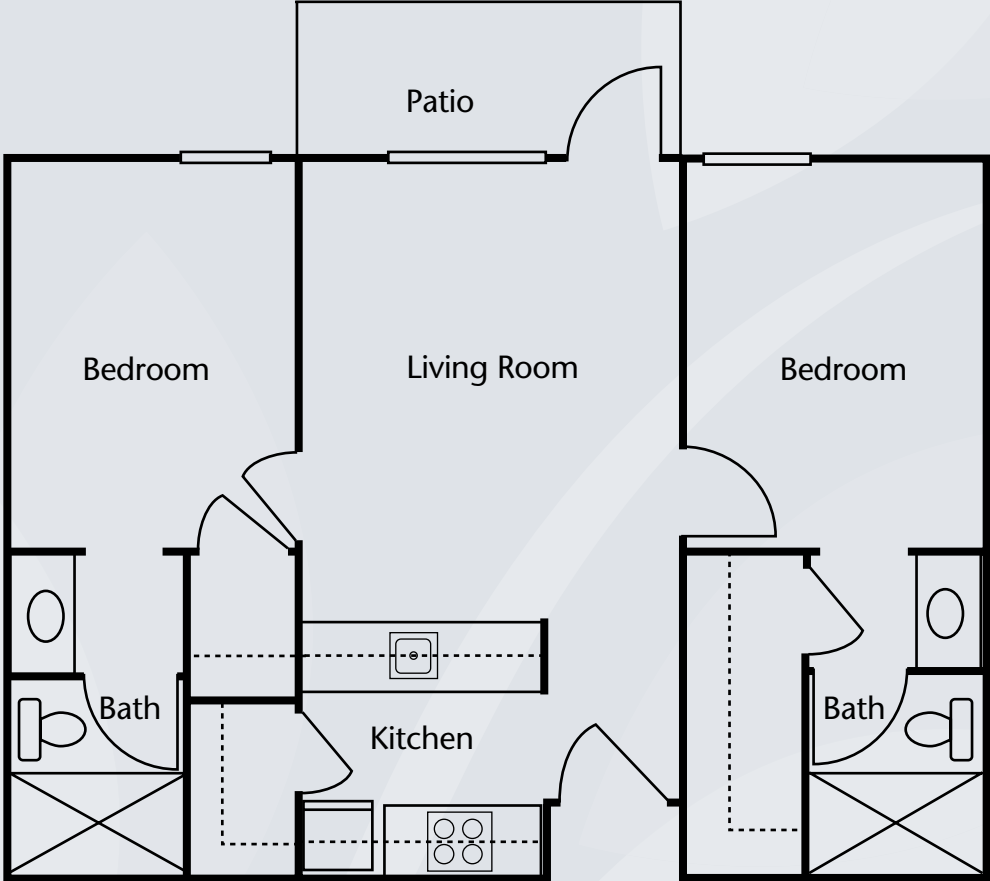

Floor Plans

Studio
433 sq. ft.

Dimensions are approximate. Floor plans may vary.

Brookdale Pleasant Hills
800 Napa Valley Drive, Little Rock, AR 72211 | (501) 225-9405

brookdale.com

Floor Plans

One Bedroom A
522 sq. ft.

One Bedroom B
552 sq. ft.

Dimensions are approximate. Floor plans may vary.

Brookdale Pleasant Hills
800 Napa Valley Drive, Little Rock, AR 72211 | (501) 225-9405

brookdale.com

Floor Plans

Two Bedroom
862 sq. ft.

Dimensions are approximate. Floor plans may vary.

Brookdale Pleasant Hills
800 Napa Valley Drive, Little Rock, AR 72211 | (501) 225-9405

brookdale.com

Floor Plans

One Bedroom Cottage
945 sq. ft.

Dimensions are approximate. Floor plans may vary.

Brookdale Pleasant Hills
800 Napa Valley Drive, Little Rock, AR 72211 | (501) 225-9405

brookdale.com

Floor Plans

Two Bedroom Cottage
1160 sq. ft.

Dimensions are approximate. Floor plans may vary.

Brookdale Pleasant Hills
800 Napa Valley Drive, Little Rock, AR 72211 | (501) 225-9405