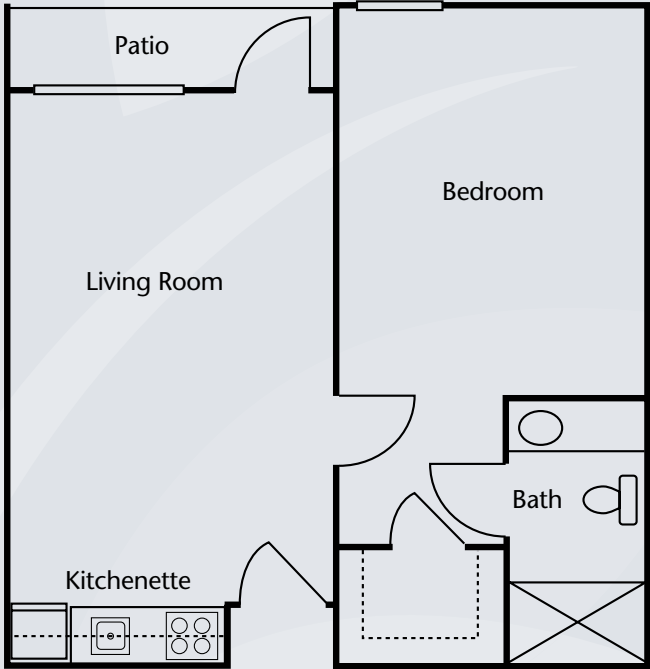

Floor Plans

Studio
433 sq. ft.

Dimensions are approximate. Floor plans may vary.

Brookdale Pleasant Hills
800 Napa Valley Drive, Little Rock, AR 72211 | (501) 225-9405

brookdale.com

Floor Plans

One Bedroom A
522 sq. ft.

One Bedroom B
552 sq. ft.

Dimensions are approximate. Floor plans may vary.

Brookdale Pleasant Hills
800 Napa Valley Drive, Little Rock, AR 72211 | (501) 225-9405

brookdale.com

Floor Plans

Two Bedroom
862 sq. ft.

Dimensions are approximate. Floor plans may vary.

Brookdale Pleasant Hills
800 Napa Valley Drive, Little Rock, AR 72211 | (501) 225-9405

brookdale.com

Floor Plans

One Bedroom Cottage
945 sq. ft.

Dimensions are approximate. Floor plans may vary.

Brookdale Pleasant Hills
800 Napa Valley Drive, Little Rock, AR 72211 | (501) 225-9405

brookdale.com

Floor Plans

Two Bedroom Cottage
1160 sq. ft.

Dimensions are approximate. Floor plans may vary.

Brookdale Pleasant Hills
800 Napa Valley Drive, Little Rock, AR 72211 | (501) 225-9405