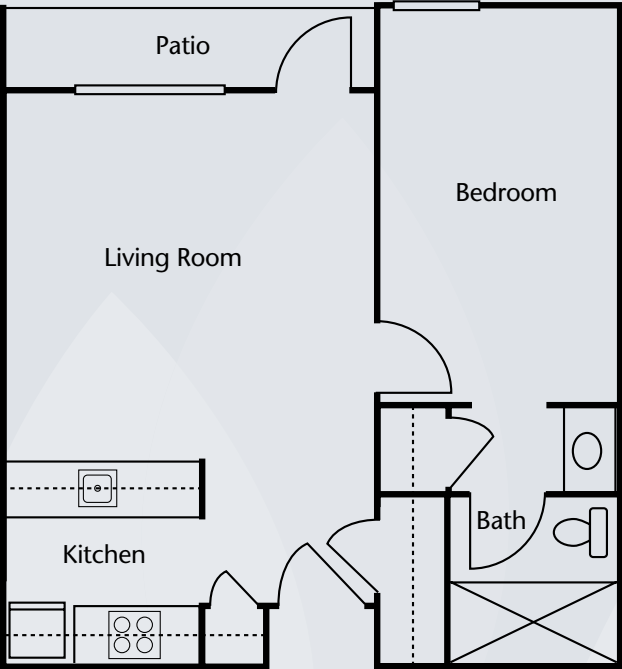

Floor Plans

Studio
433 sq. ft.

Dimensions are approximate. Floor plans may vary.

Brookdale Pleasant Hills
800 Napa Valley Drive, Little Rock, AR 72211 | (501) 225-9405

brookdale.com

Floor Plans

One Bedroom A
522 sq. ft.

One Bedroom B
552 sq. ft.

Dimensions are approximate. Floor plans may vary.

Brookdale Pleasant Hills
800 Napa Valley Drive, Little Rock, AR 72211 | (501) 225-9405

brookdale.com

Floor Plans

Two Bedroom
862 sq. ft.

Dimensions are approximate. Floor plans may vary.

Brookdale Pleasant Hills
800 Napa Valley Drive, Little Rock, AR 72211 | (501) 225-9405

brookdale.com

Floor Plans

One Bedroom Cottage
945 sq. ft.

Dimensions are approximate. Floor plans may vary.

Brookdale Pleasant Hills
800 Napa Valley Drive, Little Rock, AR 72211 | (501) 225-9405

brookdale.com

Floor Plans

Two Bedroom Cottage
1160 sq. ft.

Dimensions are approximate. Floor plans may vary.

Brookdale Pleasant Hills
800 Napa Valley Drive, Little Rock, AR 72211 | (501) 225-9405