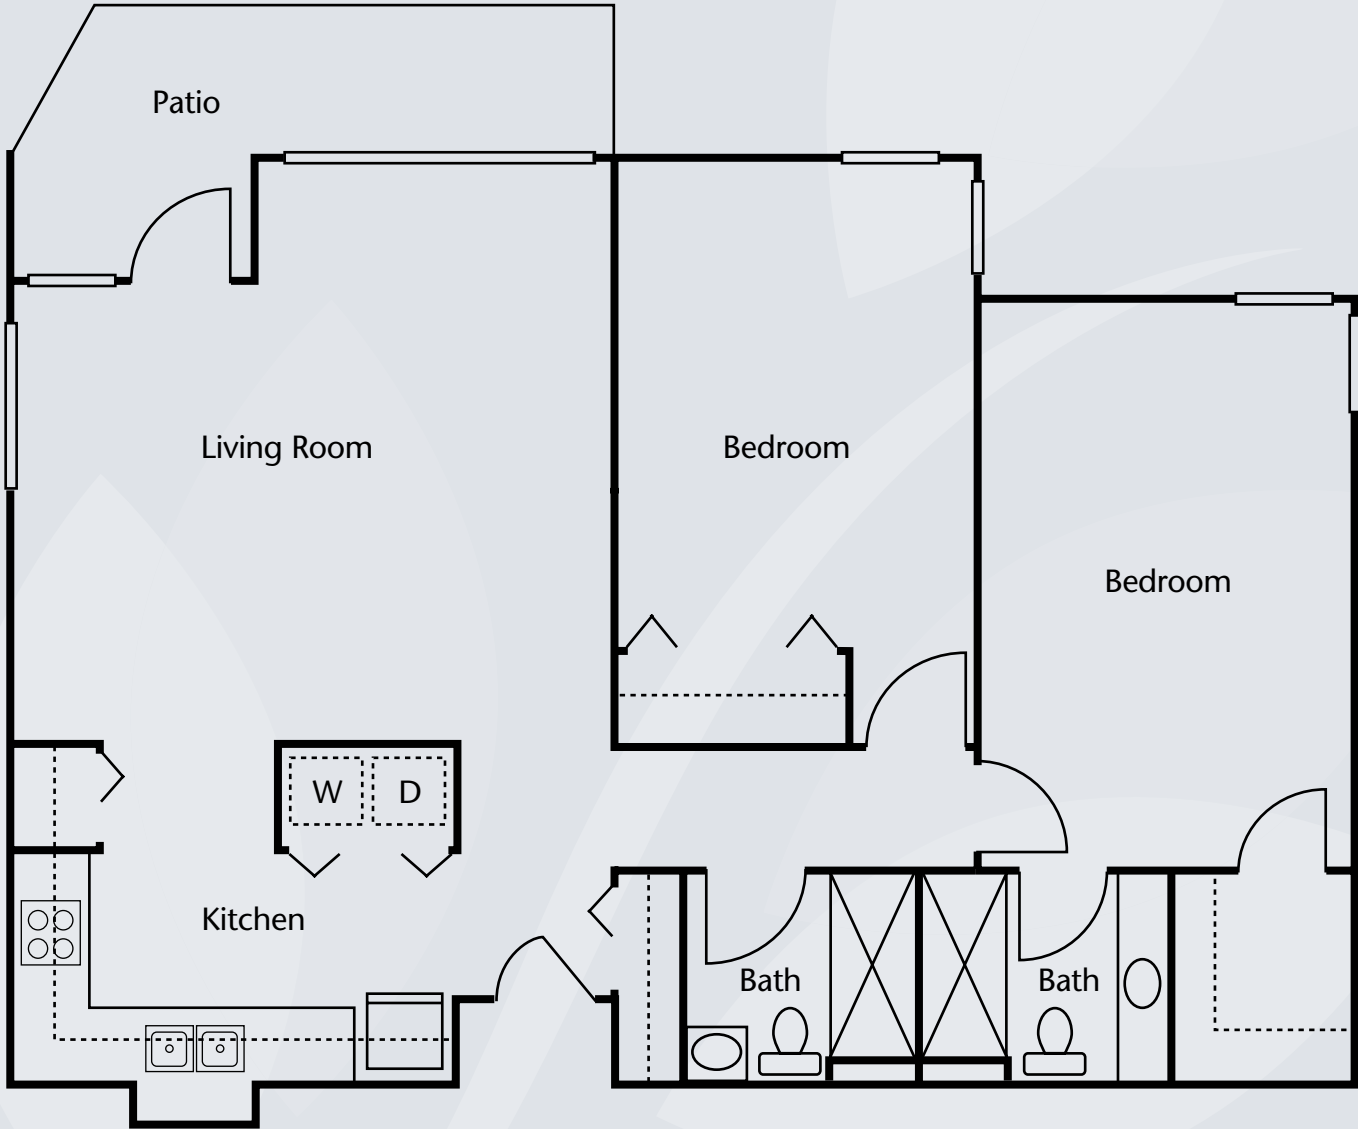

One Bedroom B
552 sq. ft.

Dimensions are approximate. Floor plans may vary.

Brookdale Pleasant Hills
800 Napa Valley Drive, Little Rock, AR 72211 | (501) 225-9405

brookdale.com

Floor Plans

Two Bedroom
862 sq. ft.

Dimensions are approximate. Floor plans may vary.

Brookdale Pleasant Hills
800 Napa Valley Drive, Little Rock, AR 72211 | (501) 225-9405

brookdale.com

Floor Plans

One Bedroom Cottage
945 sq. ft.

Dimensions are approximate. Floor plans may vary.

Brookdale Pleasant Hills
800 Napa Valley Drive, Little Rock, AR 72211 | (501) 225-9405

brookdale.com

Floor Plans

Two Bedroom Cottage
1160 sq. ft.

Dimensions are approximate. Floor plans may vary.

Brookdale Pleasant Hills
800 Napa Valley Drive, Little Rock, AR 72211 | (501) 225-9405