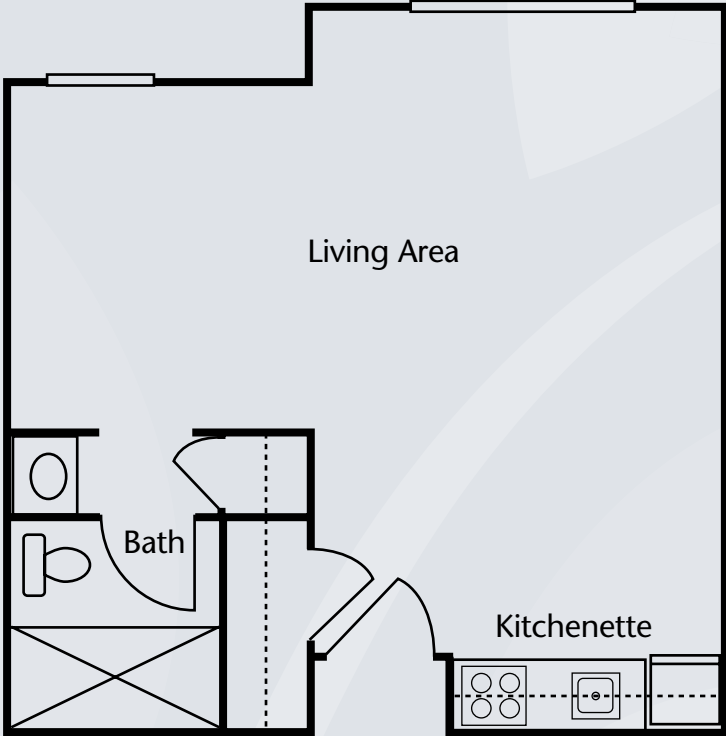

Floor Plans

Studio
433 sq. ft.

Dimensions are approximate. Floor plans may vary.

Brookdale Pleasant Hills
800 Napa Valley Drive, Little Rock, AR 72211 | (501) 225-9405

brookdale.com

Floor Plans

One Bedroom A
522 sq. ft.

One Bedroom B
552 sq. ft.

Dimensions are approximate. Floor plans may vary.

Brookdale Pleasant Hills
800 Napa Valley Drive, Little Rock, AR 72211 | (501) 225-9405

brookdale.com

Floor Plans

Two Bedroom
862 sq. ft.

Dimensions are approximate. Floor plans may vary.

Brookdale Pleasant Hills
800 Napa Valley Drive, Little Rock, AR 72211 | (501) 225-9405

brookdale.com

Floor Plans

One Bedroom Cottage
945 sq. ft.

Dimensions are approximate. Floor plans may vary.

Brookdale Pleasant Hills
800 Napa Valley Drive, Little Rock, AR 72211 | (501) 225-9405

brookdale.com

Floor Plans

Two Bedroom Cottage
1160 sq. ft.

Dimensions are approximate. Floor plans may vary.

Brookdale Pleasant Hills
800 Napa Valley Drive, Little Rock, AR 72211 | (501) 225-9405