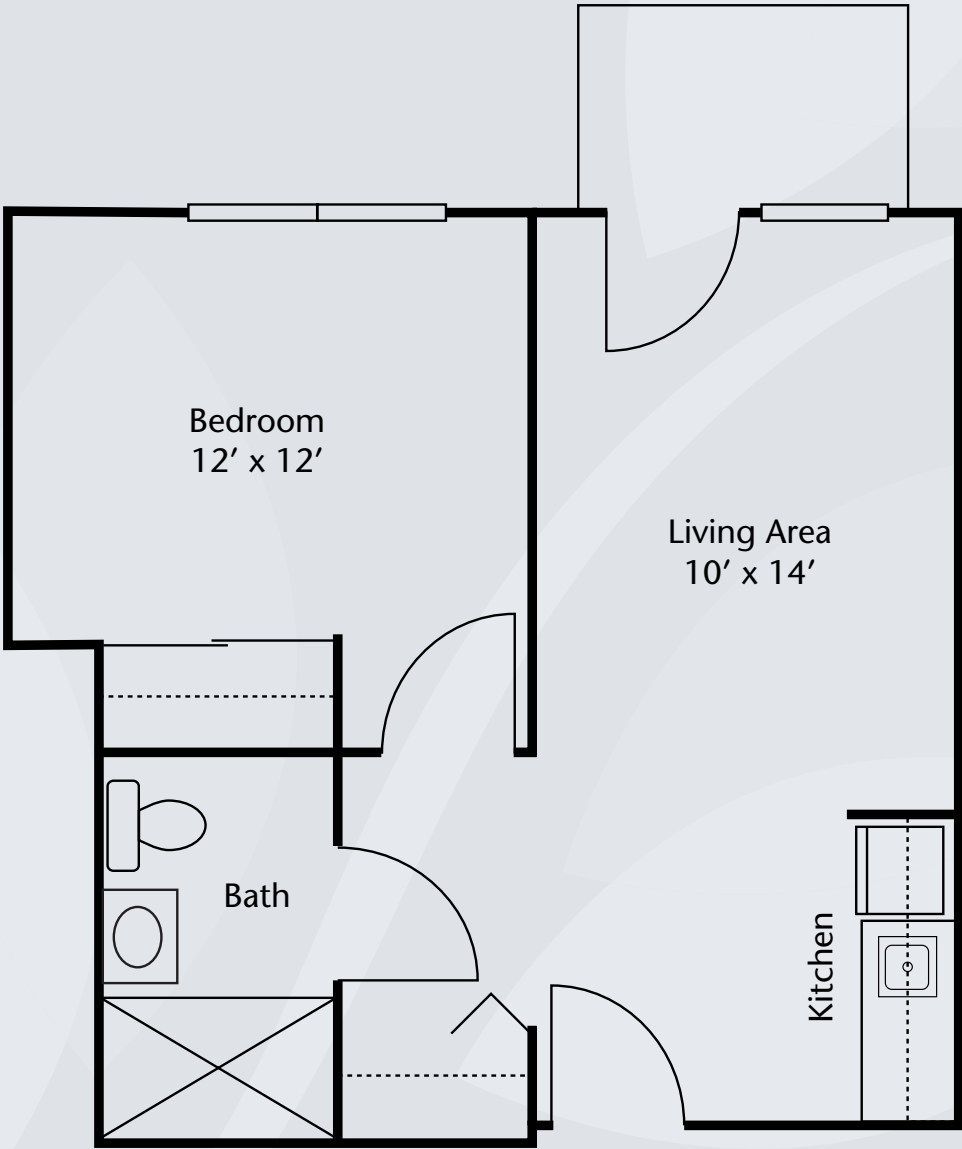

Dimensions are approximate. Floor plans may vary.

Brookdale River Valley Tualatin
19200 SW 65th Avenue, Tualatin, OR 97062 | (503) 692-3192

brookdale.com

Floor Plans

One Bedroom
Unit A-1
458 sq. ft.

Dimensions are approximate. Floor plans may vary.

Brookdale River Valley Tualatin
19200 SW 65th Avenue, Tualatin, OR 97062 | (503) 692-3192

brookdale.com

Floor Plans

One Bedroom
Unit A-2
458 sq. ft.

Dimensions are approximate. Floor plans may vary.

Brookdale River Valley Tualatin
19200 SW 65th Avenue, Tualatin, OR 97062 | (503) 692-3192

brookdale.com

Floor Plans

One Bedroom
Unit A-3
458 sq. ft.

Dimensions are approximate. Floor plans may vary.

Brookdale River Valley Tualatin
19200 SW 65th Avenue, Tualatin, OR 97062 | (503) 692-3192

brookdale.com

Floor Plans

One Bedroom
Unit A-4
481 sq. ft.

Dimensions are approximate. Floor plans may vary.

Brookdale River Valley Tualatin
19200 SW 65th Avenue, Tualatin, OR 97062 | (503) 692-3192

brookdale.com

Floor Plans