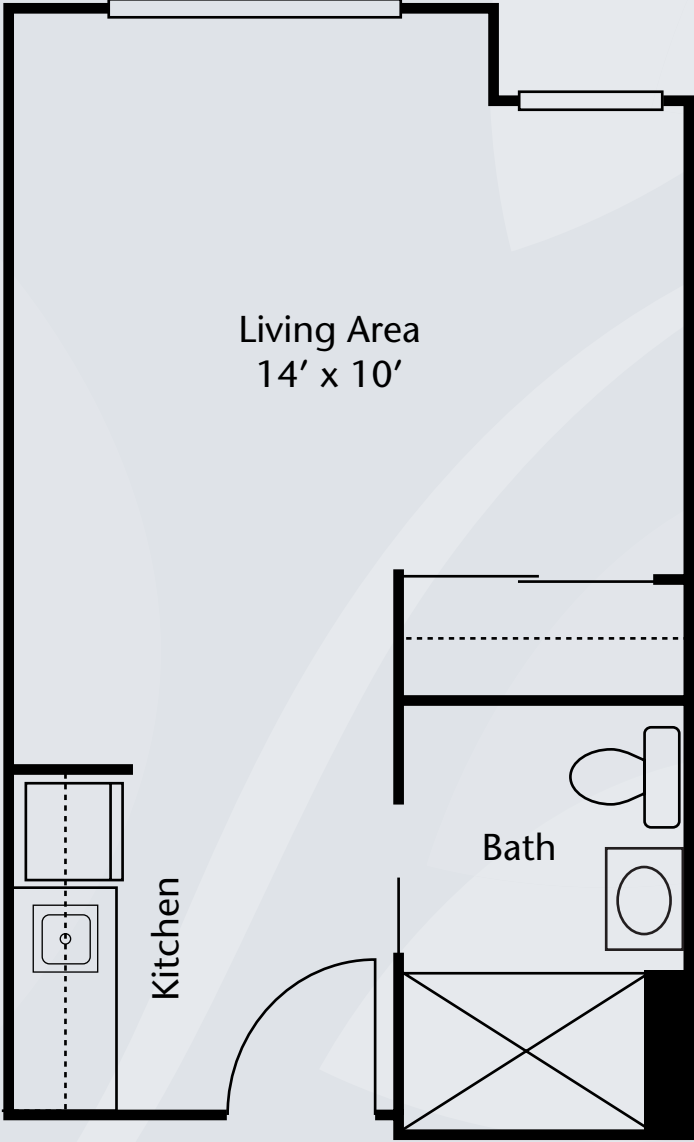

Floor Plans

Studio
Unit S-3
305 sq. ft.

Dimensions are approximate. Floor plans may vary.

Brookdale River Valley Tualatin
19200 SW 65th Avenue, Tualatin, OR 97062 | (503) 692-3192

brookdale.com

Floor Plans

Studio
Unit S-1
326 sq. ft.

Dimensions are approximate. Floor plans may vary.

Brookdale River Valley Tualatin
19200 SW 65th Avenue, Tualatin, OR 97062 | (503) 692-3192

brookdale.com

Floor Plans

Studio
Unit S-2
326 sq. ft.

Dimensions are approximate. Floor plans may vary.

Brookdale River Valley Tualatin
19200 SW 65th Avenue, Tualatin, OR 97062 | (503) 692-3192

brookdale.com

Floor Plans

One Bedroom
Unit A-1
458 sq. ft.

Dimensions are approximate. Floor plans may vary.

Brookdale River Valley Tualatin
19200 SW 65th Avenue, Tualatin, OR 97062 | (503) 692-3192

brookdale.com

Floor Plans

One Bedroom
Unit A-2
458 sq. ft.

Dimensions are approximate. Floor plans may vary.

Brookdale River Valley Tualatin
19200 SW 65th Avenue, Tualatin, OR 97062 | (503) 692-3192