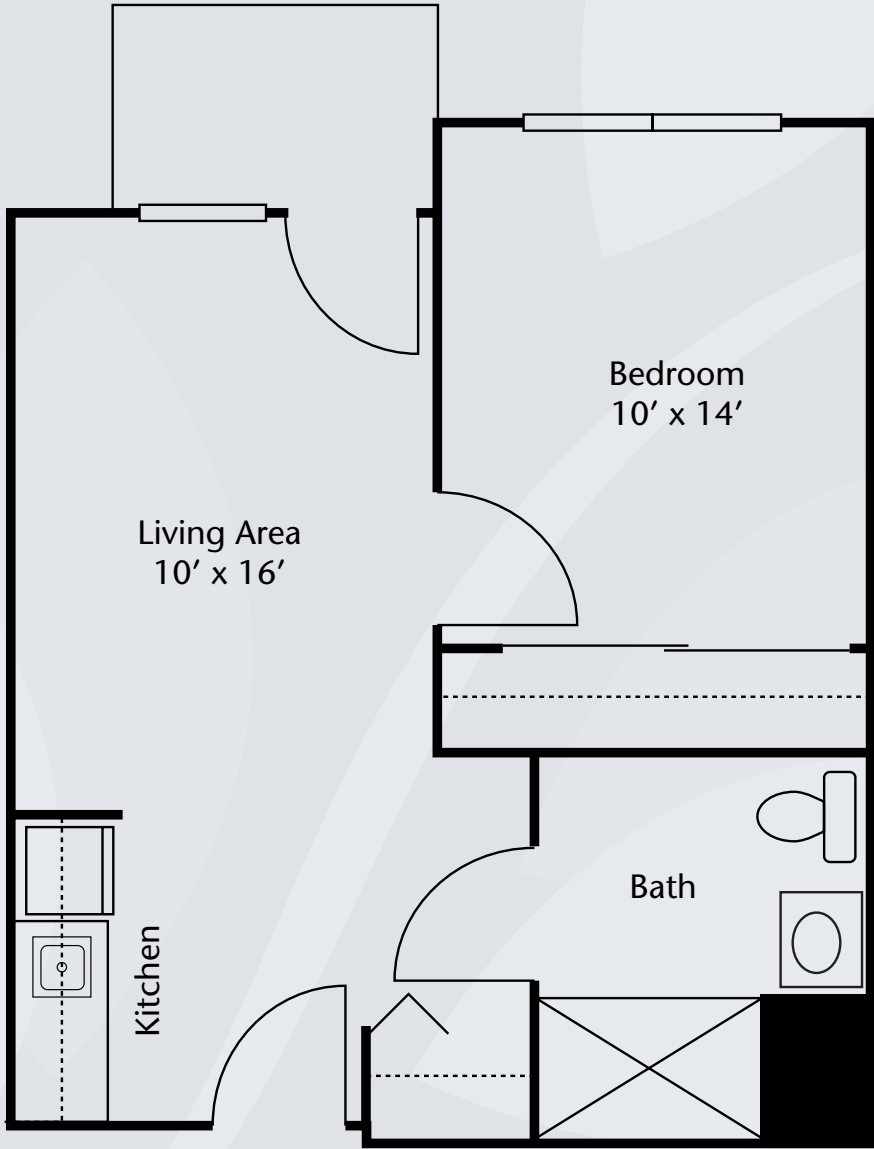

Brookdale River Valley Tualatin
19200 SW 65th Avenue, Tualatin, OR 97062 | (503) 692-3192

brookdale.com

Floor Plans

One Bedroom
Unit A-2
458 sq. ft.

Dimensions are approximate. Floor plans may vary.

Brookdale River Valley Tualatin
19200 SW 65th Avenue, Tualatin, OR 97062 | (503) 692-3192

brookdale.com

Floor Plans

One Bedroom
Unit A-3
458 sq. ft.

Dimensions are approximate. Floor plans may vary.

Brookdale River Valley Tualatin
19200 SW 65th Avenue, Tualatin, OR 97062 | (503) 692-3192

brookdale.com

Floor Plans

One Bedroom
Unit A-4
481 sq. ft.

Dimensions are approximate. Floor plans may vary.

Brookdale River Valley Tualatin
19200 SW 65th Avenue, Tualatin, OR 97062 | (503) 692-3192

brookdale.com

Floor Plans

One Bedroom
Unit A-H
458 sq. ft.

Dimensions are approximate. Floor plans may vary.

Brookdale River Valley Tualatin
19200 SW 65th Avenue, Tualatin, OR 97062 | (503) 692-3192

brookdale.com