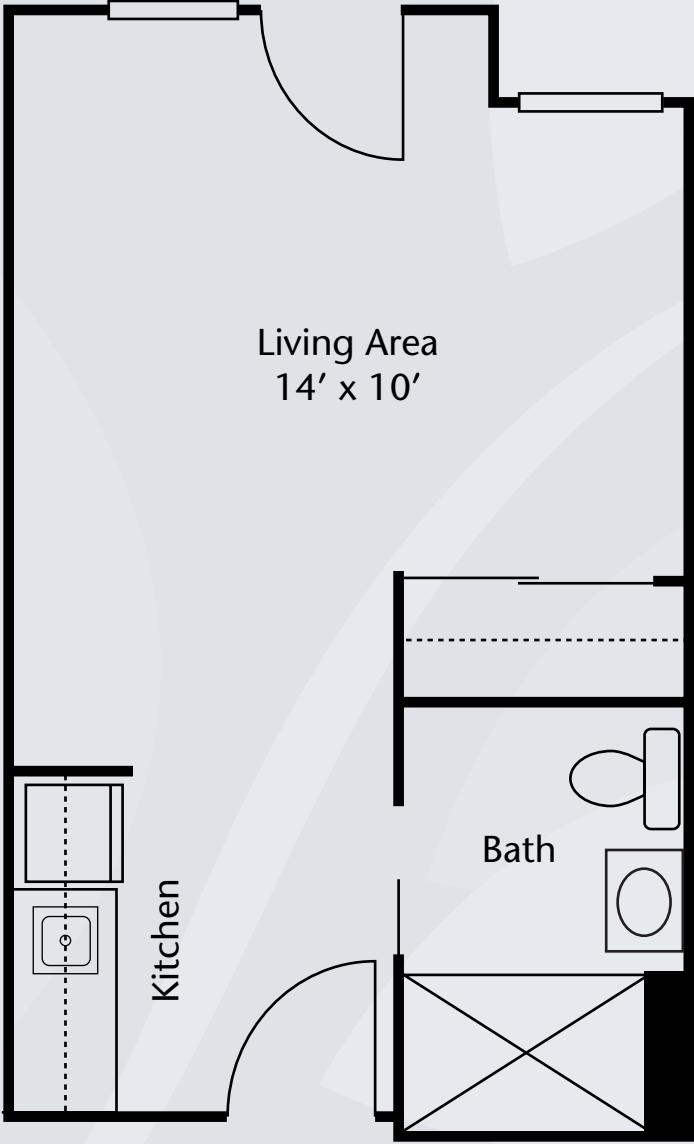

Floor Plans

Studio
Unit S-3
305 sq. ft.

Dimensions are approximate. Floor plans may vary.

Brookdale River Valley Tualatin
19200 SW 65th Avenue, Tualatin, OR 97062 | (503) 692-3192

brookdale.com

Floor Plans

Studio
Unit S-1
326 sq. ft.

Dimensions are approximate. Floor plans may vary.

Brookdale River Valley Tualatin
19200 SW 65th Avenue, Tualatin, OR 97062 | (503) 692-3192

brookdale.com

Floor Plans

Studio
Unit S-2
326 sq. ft.

Dimensions are approximate. Floor plans may vary.

Brookdale River Valley Tualatin
19200 SW 65th Avenue, Tualatin, OR 97062 | (503) 692-3192

brookdale.com

Floor Plans

One Bedroom
Unit A-1
458 sq. ft.

Dimensions are approximate. Floor plans may vary.

Brookdale River Valley Tualatin
19200 SW 65th Avenue, Tualatin, OR 97062 | (503) 692-3192

brookdale.com

Floor Plans

One Bedroom
Unit A-2
458 sq. ft.

Dimensions are approximate. Floor plans may vary.

Brookdale River Valley Tualatin
19200 SW 65th Avenue, Tualatin, OR 97062 | (503) 692-3192