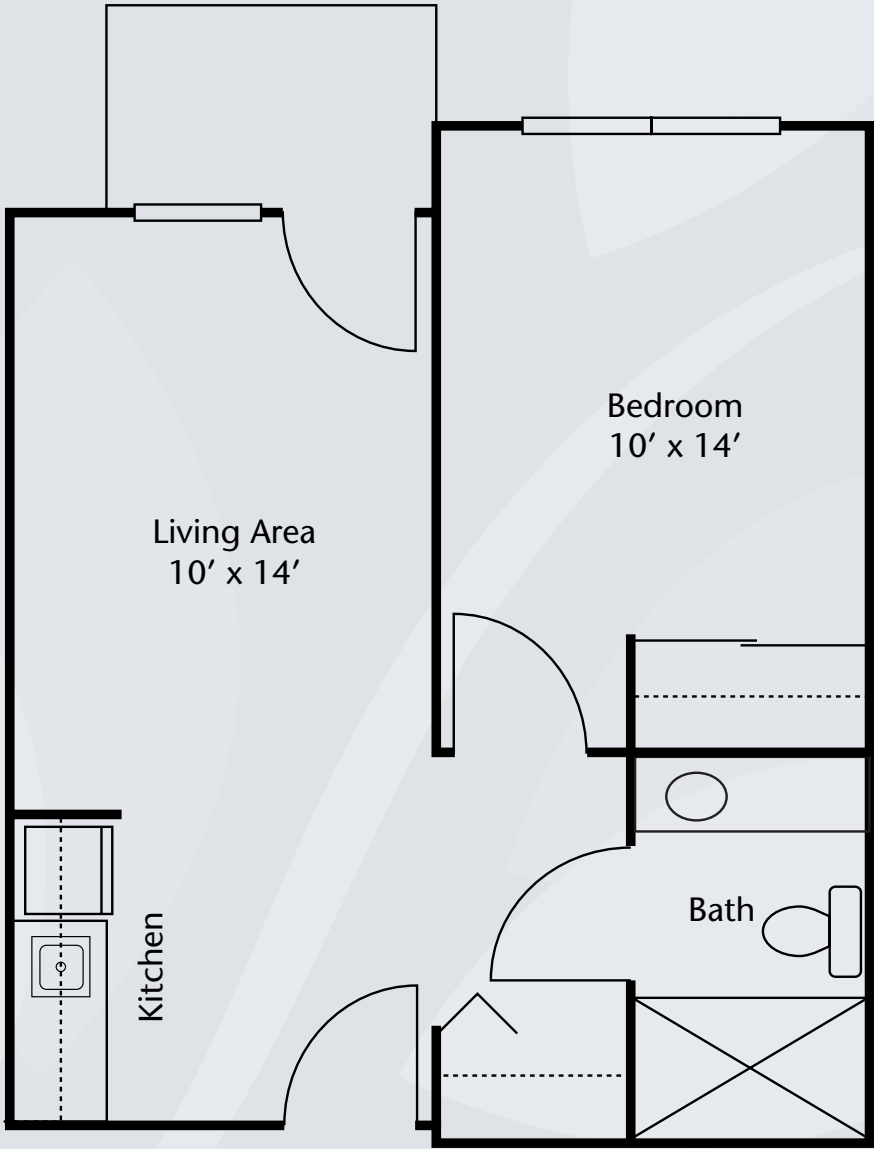

Studio
Unit S-1
326 sq. ft.

Dimensions are approximate. Floor plans may vary.

Brookdale River Valley Tualatin
19200 SW 65th Avenue, Tualatin, OR 97062 | (503) 692-3192

brookdale.com

Floor Plans

Studio
Unit S-2
326 sq. ft.

Dimensions are approximate. Floor plans may vary.

Brookdale River Valley Tualatin
19200 SW 65th Avenue, Tualatin, OR 97062 | (503) 692-3192

brookdale.com

Floor Plans

One Bedroom
Unit A-1
458 sq. ft.

Dimensions are approximate. Floor plans may vary.

Brookdale River Valley Tualatin
19200 SW 65th Avenue, Tualatin, OR 97062 | (503) 692-3192

brookdale.com

Floor Plans

One Bedroom
Unit A-2
458 sq. ft.

Dimensions are approximate. Floor plans may vary.

Brookdale River Valley Tualatin
19200 SW 65th Avenue, Tualatin, OR 97062 | (503) 692-3192

brookdale.com

Floor Plans

One Bedroom
Unit A-3
458 sq. ft.

Dimensions are approximate. Floor plans may vary.

Brookdale River Valley Tualatin
19200 SW 65th Avenue, Tualatin, OR 97062 | (503) 692-3192

brookdale.com