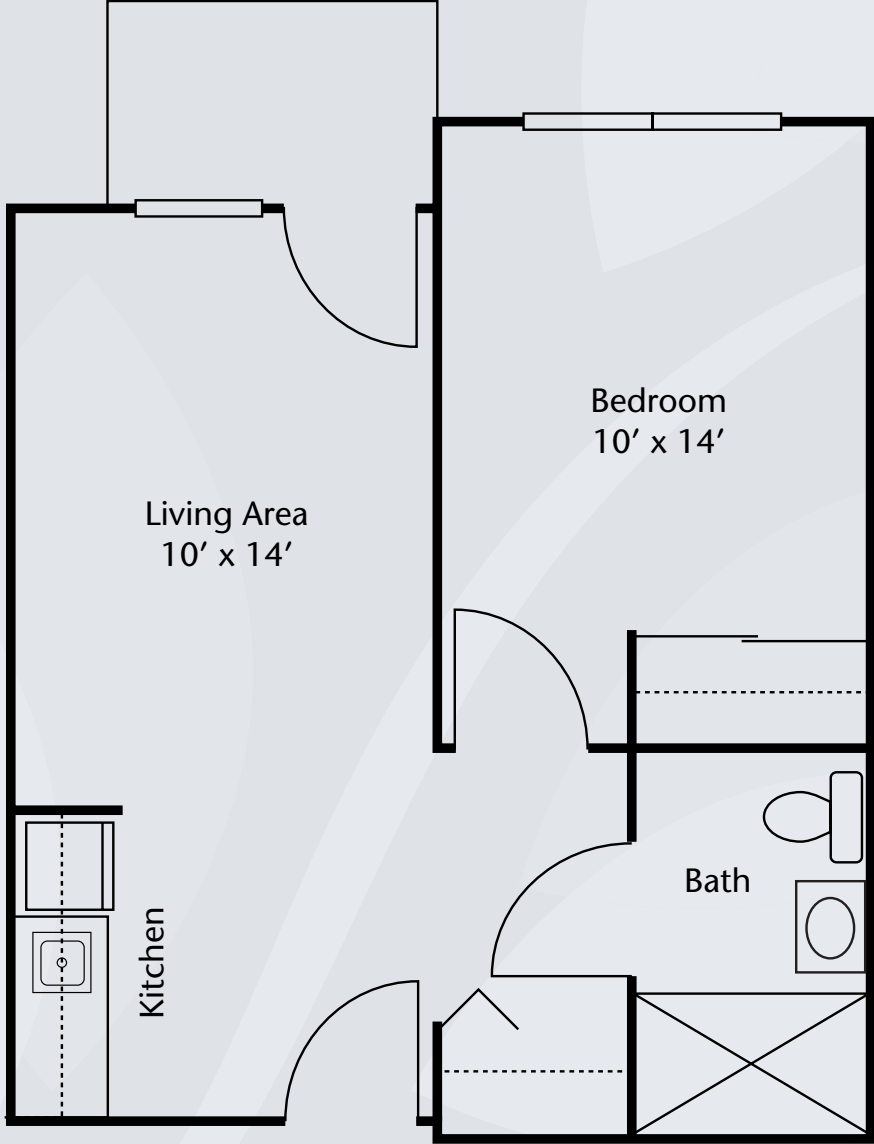

Studio
Unit S-1
326 sq. ft.

Dimensions are approximate. Floor plans may vary.

Brookdale River Valley Tualatin
19200 SW 65th Avenue, Tualatin, OR 97062 | (503) 692-3192

brookdale.com

Floor Plans

Studio
Unit S-2
326 sq. ft.

Dimensions are approximate. Floor plans may vary.

Brookdale River Valley Tualatin
19200 SW 65th Avenue, Tualatin, OR 97062 | (503) 692-3192

brookdale.com

Floor Plans

One Bedroom
Unit A-1
458 sq. ft.

Dimensions are approximate. Floor plans may vary.

Brookdale River Valley Tualatin
19200 SW 65th Avenue, Tualatin, OR 97062 | (503) 692-3192

brookdale.com

Floor Plans

One Bedroom
Unit A-2
458 sq. ft.

Dimensions are approximate. Floor plans may vary.

Brookdale River Valley Tualatin
19200 SW 65th Avenue, Tualatin, OR 97062 | (503) 692-3192

brookdale.com

Floor Plans

One Bedroom
Unit A-3
458 sq. ft.

Dimensions are approximate. Floor plans may vary.

Brookdale River Valley Tualatin
19200 SW 65th Avenue, Tualatin, OR 97062 | (503) 692-3192

brookdale.com