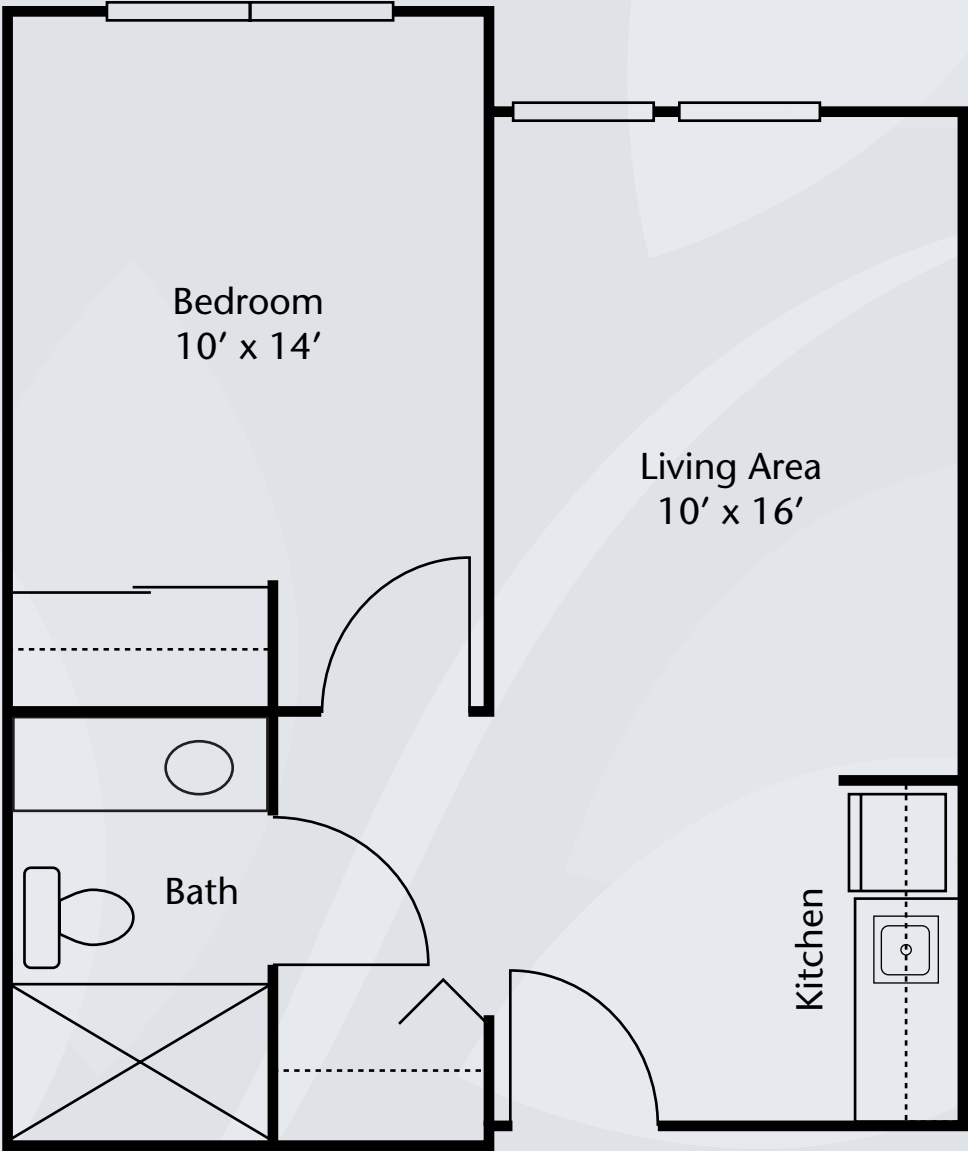

Dimensions are approximate. Floor plans may vary.

Brookdale River Valley Tualatin
19200 SW 65th Avenue, Tualatin, OR 97062 | (503) 692-3192

brookdale.com

Floor Plans

One Bedroom
Unit A-1
458 sq. ft.

Dimensions are approximate. Floor plans may vary.

Brookdale River Valley Tualatin
19200 SW 65th Avenue, Tualatin, OR 97062 | (503) 692-3192

brookdale.com

Floor Plans

One Bedroom
Unit A-2
458 sq. ft.

Dimensions are approximate. Floor plans may vary.

Brookdale River Valley Tualatin
19200 SW 65th Avenue, Tualatin, OR 97062 | (503) 692-3192

brookdale.com

Floor Plans

One Bedroom
Unit A-3
458 sq. ft.

Dimensions are approximate. Floor plans may vary.

Brookdale River Valley Tualatin
19200 SW 65th Avenue, Tualatin, OR 97062 | (503) 692-3192

brookdale.com

Floor Plans

One Bedroom
Unit A-4
481 sq. ft.

Dimensions are approximate. Floor plans may vary.

Brookdale River Valley Tualatin
19200 SW 65th Avenue, Tualatin, OR 97062 | (503) 692-3192

brookdale.com

Floor Plans