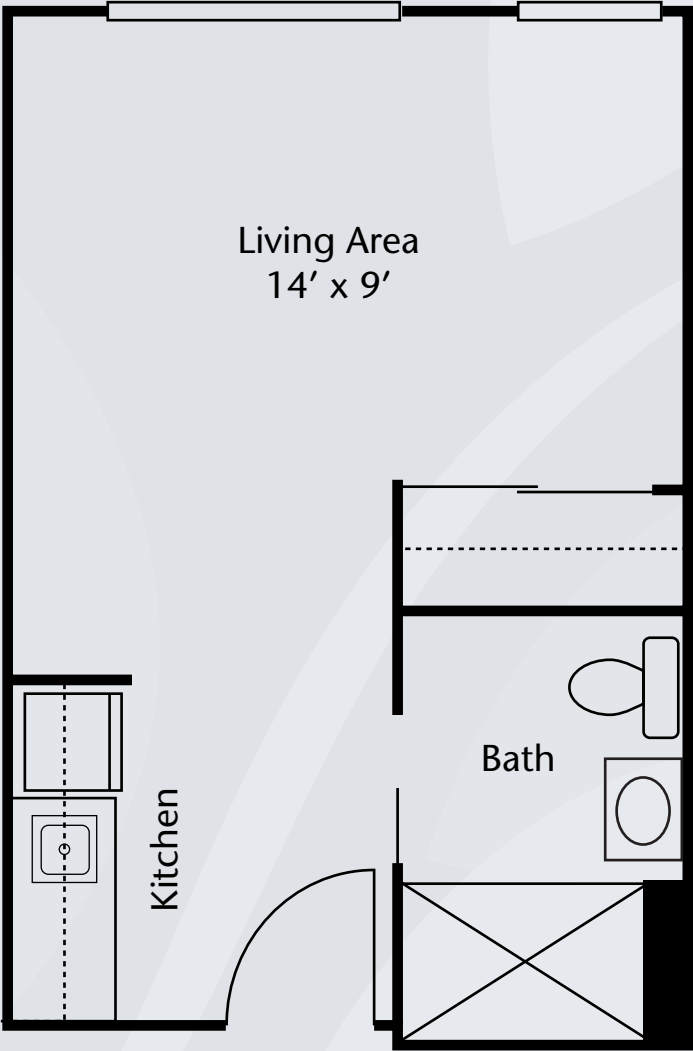

Floor Plans

Studio
Unit S-3
305 sq. ft.

Dimensions are approximate. Floor plans may vary.

Brookdale River Valley Tualatin
19200 SW 65th Avenue, Tualatin, OR 97062 | (503) 692-3192

brookdale.com

Floor Plans

Studio
Unit S-1
326 sq. ft.

Dimensions are approximate. Floor plans may vary.

Brookdale River Valley Tualatin
19200 SW 65th Avenue, Tualatin, OR 97062 | (503) 692-3192

brookdale.com

Floor Plans

Studio
Unit S-2
326 sq. ft.

Dimensions are approximate. Floor plans may vary.

Brookdale River Valley Tualatin
19200 SW 65th Avenue, Tualatin, OR 97062 | (503) 692-3192

brookdale.com

Floor Plans

One Bedroom
Unit A-1
458 sq. ft.

Dimensions are approximate. Floor plans may vary.

Brookdale River Valley Tualatin
19200 SW 65th Avenue, Tualatin, OR 97062 | (503) 692-3192

brookdale.com

Floor Plans

One Bedroom
Unit A-2
458 sq. ft.

Dimensions are approximate. Floor plans may vary.

Brookdale River Valley Tualatin
19200 SW 65th Avenue, Tualatin, OR 97062 | (503) 692-3192