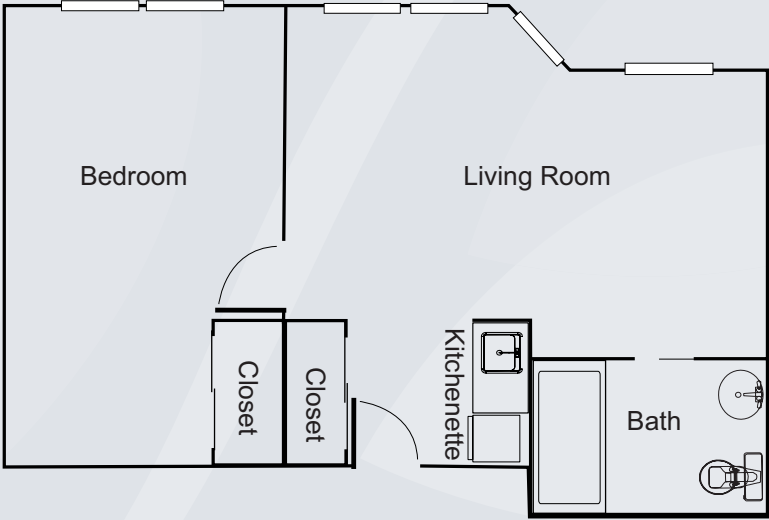

# Floor Plans

One Bedroom Option 1

One Bedroom Option 2

Dimensions are approximate. Floor plans may vary.

**Brookdale Rose Valley Scappoose**  
33800 SE Frederick St., Scappoose, OR 97056 | (503) 543-4646

# Floor Plans

One Bedroom Option 3

One Bedroom Option 4

Dimensions are approximate. Floor plans may vary.

**Brookdale Rose Valley Scappoose**  
33800 SE Frederick St., Scappoose, OR 97056 | (503) 543-4646