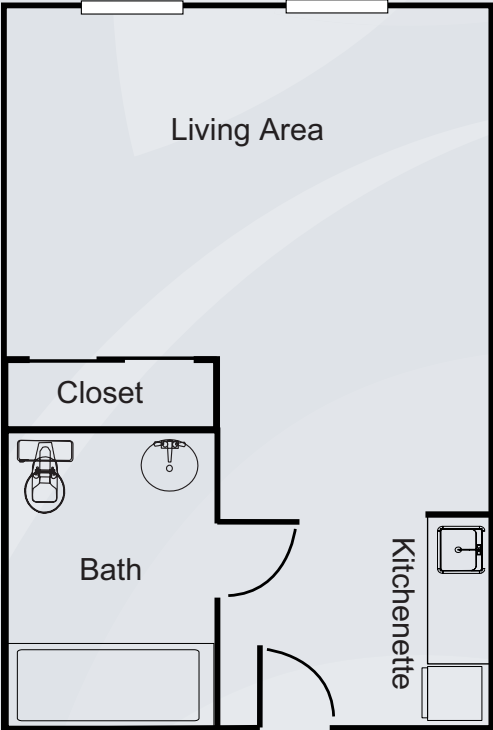

# Floor Plans

Studio Option 1

Studio Option 2

Dimensions are approximate. Floor plans may vary.

**Brookdale Rose Valley Scappoose**  
33800 SE Frederick St., Scappoose, OR 97056 | (503) 543-4646

[brookdale.com](http://brookdale.com)

# Floor Plans

Studio Option 3

Studio Option 4

Dimensions are approximate. Floor plans may vary.

**Brookdale Rose Valley Scappoose**  
33800 SE Frederick St., Scappoose, OR 97056 | (503) 543-4646

[brookdale.com](http://brookdale.com)

# Floor Plans

One Bedroom Option 1

One Bedroom Option 2

Dimensions are approximate. Floor plans may vary.

**Brookdale Rose Valley Scappoose**  
33800 SE Frederick St., Scappoose, OR 97056 | (503) 543-4646

# Floor Plans

One Bedroom Option 3

One Bedroom Option 4

Dimensions are approximate. Floor plans may vary.

**Brookdale Rose Valley Scappoose**  
33800 SE Frederick St., Scappoose, OR 97056 | (503) 543-4646