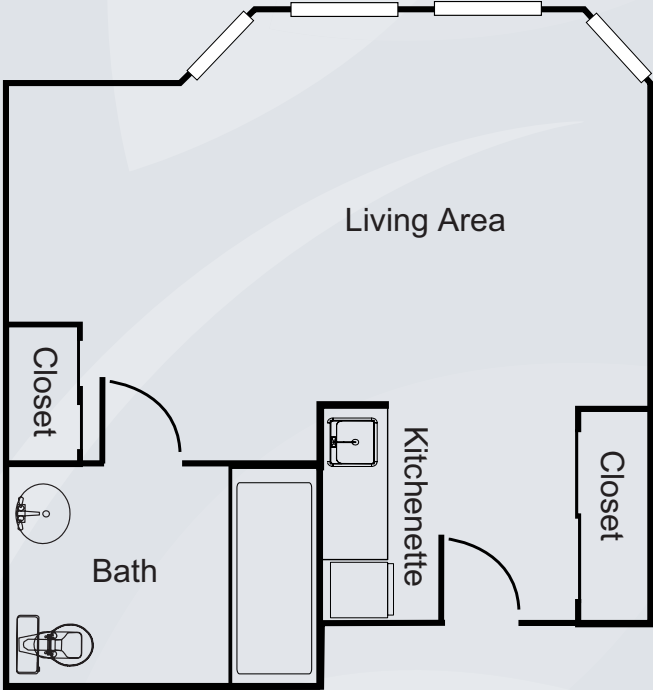

# Floor Plans

Studio Option 1

Studio Option 2

Dimensions are approximate. Floor plans may vary.

**Brookdale Rose Valley Scappoose**  
33800 SE Frederick St., Scappoose, OR 97056 | (503) 543-4646

[brookdale.com](http://brookdale.com)

# Floor Plans

Studio Option 3

Studio Option 4

Dimensions are approximate. Floor plans may vary.

**Brookdale Rose Valley Scappoose**  
33800 SE Frederick St., Scappoose, OR 97056 | (503) 543-4646

[brookdale.com](http://brookdale.com)

# Floor Plans

One Bedroom Option 1

One Bedroom Option 2

Dimensions are approximate. Floor plans may vary.

**Brookdale Rose Valley Scappoose**  
33800 SE Frederick St., Scappoose, OR 97056 | (503) 543-4646