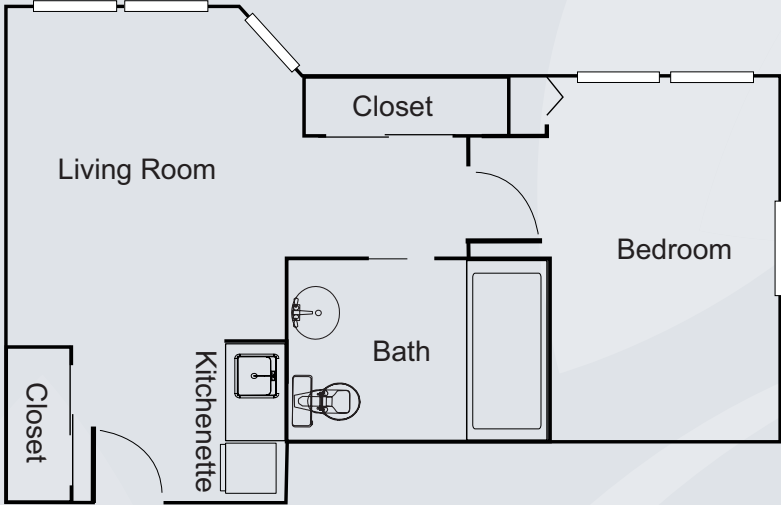

# Floor Plans

Studio Option 3

Studio Option 4

Dimensions are approximate. Floor plans may vary.

**Brookdale Rose Valley Scappoose**  
33800 SE Frederick St., Scappoose, OR 97056 | (503) 543-4646

[brookdale.com](http://brookdale.com)

# Floor Plans

One Bedroom Option 1

One Bedroom Option 2

Dimensions are approximate. Floor plans may vary.

**Brookdale Rose Valley Scappoose**  
33800 SE Frederick St., Scappoose, OR 97056 | (503) 543-4646

# Floor Plans

One Bedroom Option 3

One Bedroom Option 4

Dimensions are approximate. Floor plans may vary.

**Brookdale Rose Valley Scappoose**  
33800 SE Frederick St., Scappoose, OR 97056 | (503) 543-4646