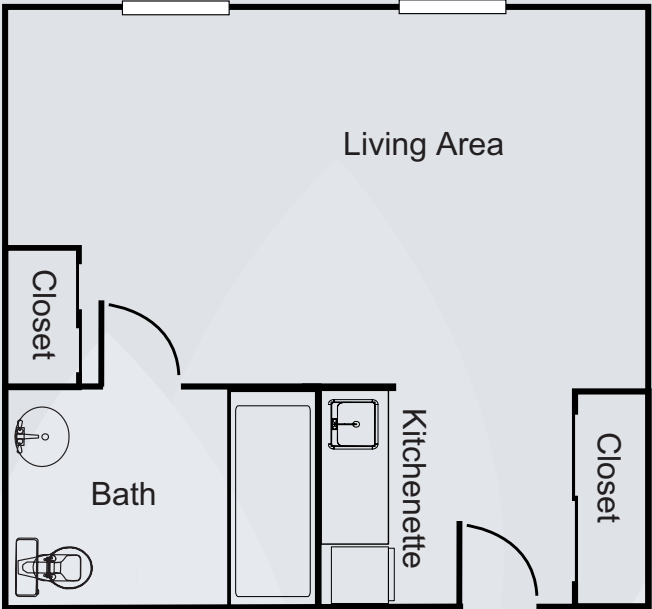

# Floor Plans

Studio Option 1

Studio Option 2

Dimensions are approximate. Floor plans may vary.

**Brookdale Rose Valley Scappoose**  
33800 SE Frederick St., Scappoose, OR 97056 | (503) 543-4646

[brookdale.com](http://brookdale.com)

# Floor Plans

Studio Option 3

Studio Option 4

Dimensions are approximate. Floor plans may vary.

**Brookdale Rose Valley Scappoose**  
33800 SE Frederick St., Scappoose, OR 97056 | (503) 543-4646

[brookdale.com](http://brookdale.com)

# Floor Plans

One Bedroom Option 1

One Bedroom Option 2

Dimensions are approximate. Floor plans may vary.

**Brookdale Rose Valley Scappoose**  
33800 SE Frederick St., Scappoose, OR 97056 | (503) 543-4646