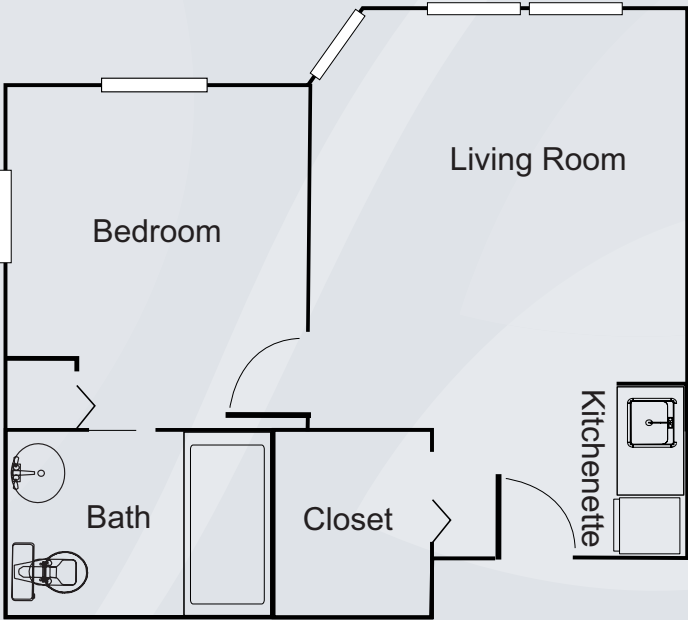

# Floor Plans

Studio Option 1

Studio Option 2

Dimensions are approximate. Floor plans may vary.

**Brookdale Rose Valley Scappoose**  
33800 SE Frederick St., Scappoose, OR 97056 | (503) 543-4646

[brookdale.com](http://brookdale.com)

# Floor Plans

Studio Option 3

Studio Option 4

Dimensions are approximate. Floor plans may vary.

**Brookdale Rose Valley Scappoose**  
33800 SE Frederick St., Scappoose, OR 97056 | (503) 543-4646

[brookdale.com](http://brookdale.com)

# Floor Plans

One Bedroom Option 1

One Bedroom Option 2

Dimensions are approximate. Floor plans may vary.

**Brookdale Rose Valley Scappoose**  
33800 SE Frederick St., Scappoose, OR 97056 | (503) 543-4646