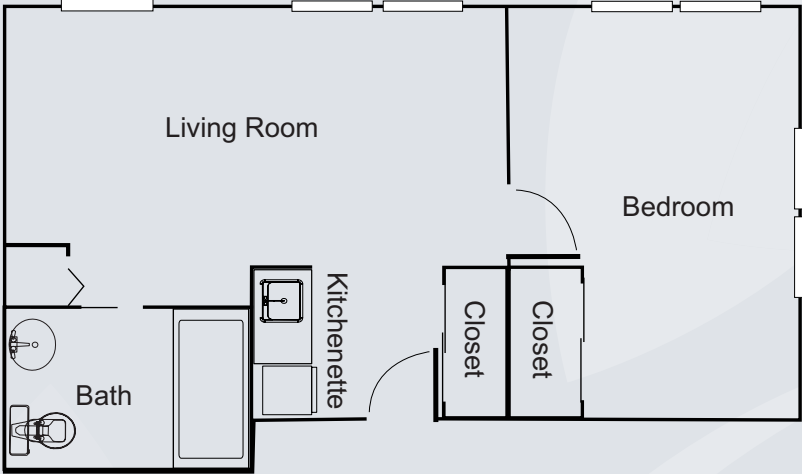

# Floor Plans

Studio Option 1

Studio Option 2

Dimensions are approximate. Floor plans may vary.

**Brookdale Rose Valley Scappoose**  
33800 SE Frederick St., Scappoose, OR 97056 | (503) 543-4646

[brookdale.com](http://brookdale.com)

# Floor Plans

Studio Option 3

Studio Option 4

Dimensions are approximate. Floor plans may vary.

**Brookdale Rose Valley Scappoose**  
33800 SE Frederick St., Scappoose, OR 97056 | (503) 543-4646

[brookdale.com](http://brookdale.com)

# Floor Plans

One Bedroom Option 1

One Bedroom Option 2

Dimensions are approximate. Floor plans may vary.

**Brookdale Rose Valley Scappoose**  
33800 SE Frederick St., Scappoose, OR 97056 | (503) 543-4646

# Floor Plans

One Bedroom Option 3

One Bedroom Option 4

Dimensions are approximate. Floor plans may vary.

**Brookdale Rose Valley Scappoose**  
33800 SE Frederick St., Scappoose, OR 97056 | (503) 543-4646