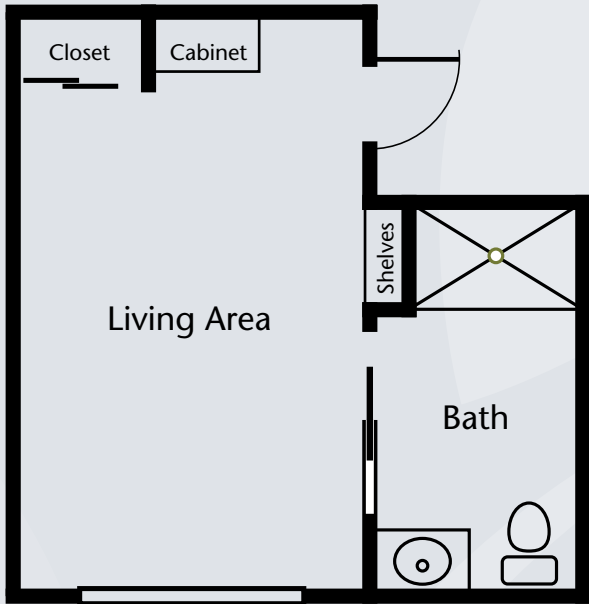

Floor Plans

Private Studio
360 sq. ft.

Semi-Private Studio

Dimensions are approximate. Floor plans may vary.

Brookdale Roseburg
3400 NW Edenbower Blvd., Roseburg, OR 97470 | (541) 464-5600

brookdale.com