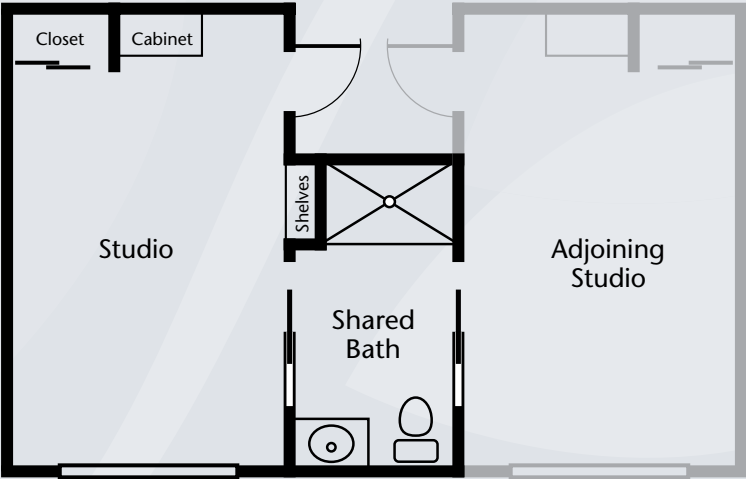

Floor Plans

Private Studio
360 sq. ft.

Semi-Private Studio

Dimensions are approximate. Floor plans may vary.

Brookdale Roseburg
3400 NW Edenbower Blvd., Roseburg, OR 97470 | (541) 464-5600

brookdale.com