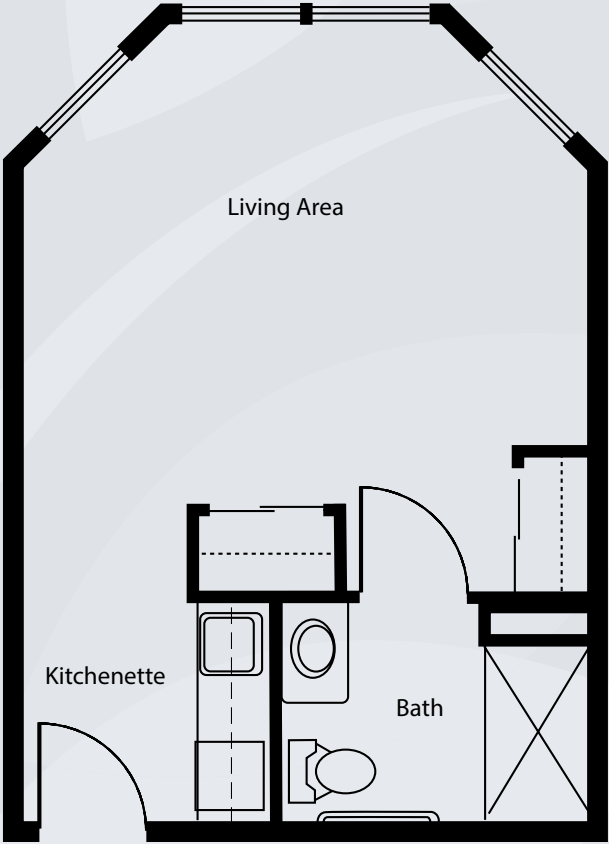

# Floor Plans

Studio A  
359 sq. ft.

Studio B  
348 sq. ft.

*Dimensions are approximate. Floor plans may vary.*

**Brookdale Redmond**  
1942 SW Canyon Drive, Redmond, OR 97756 | (541) 316-4400

[brookdale.com](http://brookdale.com)

# Floor Plans

Studio C  
424 sq. ft.

Studio D  
428 sq. ft.

*Dimensions are approximate. Floor plans may vary.*

**Brookdale Redmond**  
1942 SW Canyon Drive, Redmond, OR 97756 | (541) 316-4400

[brookdale.com](http://brookdale.com)

# Floor Plans

One Bedroom A  
634 sq. ft.

One Bedroom B  
638 sq. ft.

*Dimensions are approximate. Floor plans may vary.*

**Brookdale Redmond**  
1942 SW Canyon Drive, Redmond, OR 97756 | (541) 316-4400

[brookdale.com](http://brookdale.com)

# Floor Plans

One Bedroom C  
555 sq. ft.

Shared Studio  
504 sq. ft.

Dimensions are approximate. Floor plans may vary.

**Brookdale Redmond**  
1942 SW Canyon Drive, Redmond, OR 97756 | (541) 316-4400

[brookdale.com](http://brookdale.com)