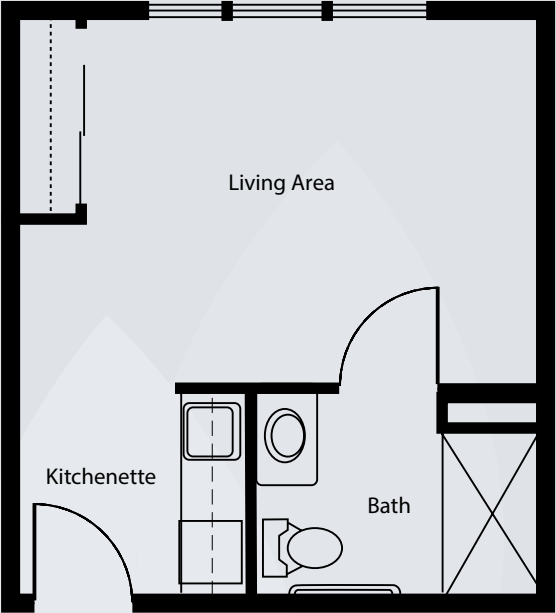

# Floor Plans

Studio A  
359 sq. ft.

Studio B  
348 sq. ft.

*Dimensions are approximate. Floor plans may vary.*

**Brookdale Redmond**  
1942 SW Canyon Drive, Redmond, OR 97756 | (541) 316-4400

[brookdale.com](http://brookdale.com)

# Floor Plans

Studio C  
424 sq. ft.

Studio D  
428 sq. ft.

*Dimensions are approximate. Floor plans may vary.*

**Brookdale Redmond**  
1942 SW Canyon Drive, Redmond, OR 97756 | (541) 316-4400

[brookdale.com](http://brookdale.com)

# Floor Plans

One Bedroom A  
634 sq. ft.

One Bedroom B  
638 sq. ft.

*Dimensions are approximate. Floor plans may vary.*

**Brookdale Redmond**  
1942 SW Canyon Drive, Redmond, OR 97756 | (541) 316-4400

[brookdale.com](http://brookdale.com)

# Floor Plans

One Bedroom C  
555 sq. ft.

Shared Studio  
504 sq. ft.

Dimensions are approximate. Floor plans may vary.

**Brookdale Redmond**  
1942 SW Canyon Drive, Redmond, OR 97756 | (541) 316-4400

[brookdale.com](http://brookdale.com)