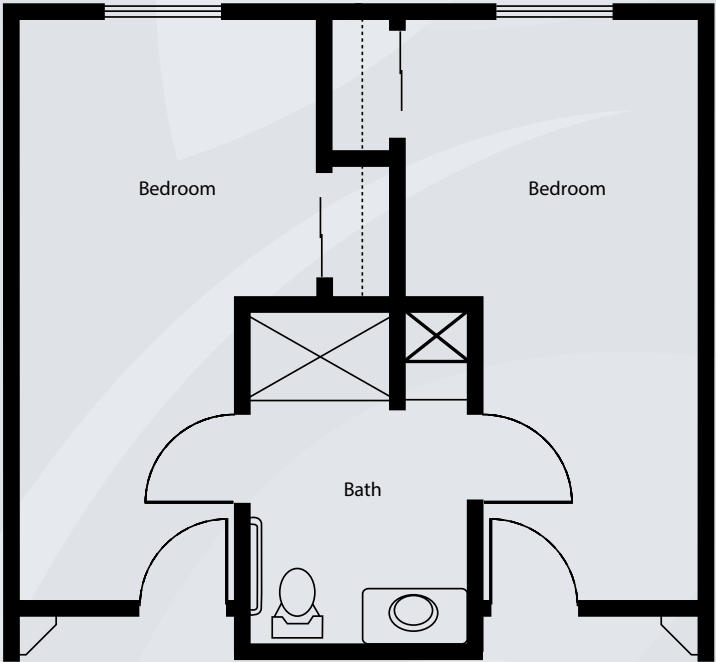

# Floor Plans

Studio A  
359 sq. ft.

Studio B  
348 sq. ft.

*Dimensions are approximate. Floor plans may vary.*

**Brookdale Redmond**  
1942 SW Canyon Drive, Redmond, OR 97756 | (541) 316-4400

[brookdale.com](http://brookdale.com)

# Floor Plans

Studio C  
424 sq. ft.

Studio D  
428 sq. ft.

*Dimensions are approximate. Floor plans may vary.*

**Brookdale Redmond**  
1942 SW Canyon Drive, Redmond, OR 97756 | (541) 316-4400

[brookdale.com](http://brookdale.com)

# Floor Plans

One Bedroom A  
634 sq. ft.

One Bedroom B  
638 sq. ft.

*Dimensions are approximate. Floor plans may vary.*

**Brookdale Redmond**  
1942 SW Canyon Drive, Redmond, OR 97756 | (541) 316-4400

[brookdale.com](http://brookdale.com)

# Floor Plans

One Bedroom C  
555 sq. ft.

Shared Studio  
504 sq. ft.

Dimensions are approximate. Floor plans may vary.

**Brookdale Redmond**  
1942 SW Canyon Drive, Redmond, OR 97756 | (541) 316-4400

[brookdale.com](http://brookdale.com)