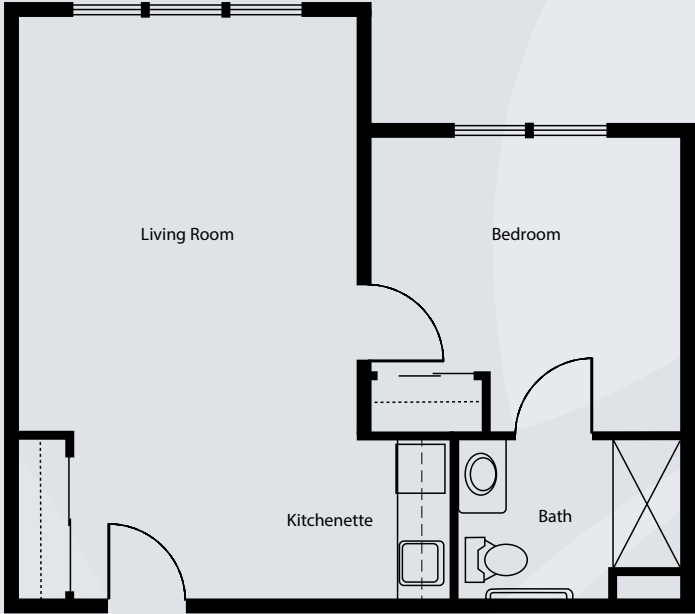

# Floor Plans

Studio A  
359 sq. ft.

Studio B  
348 sq. ft.

*Dimensions are approximate. Floor plans may vary.*

**Brookdale Redmond**  
1942 SW Canyon Drive, Redmond, OR 97756 | (541) 316-4400

[brookdale.com](http://brookdale.com)

# Floor Plans

Studio C  
424 sq. ft.

Studio D  
428 sq. ft.

*Dimensions are approximate. Floor plans may vary.*

**Brookdale Redmond**  
1942 SW Canyon Drive, Redmond, OR 97756 | (541) 316-4400

[brookdale.com](http://brookdale.com)

# Floor Plans

One Bedroom A  
634 sq. ft.

One Bedroom B  
638 sq. ft.

*Dimensions are approximate. Floor plans may vary.*

**Brookdale Redmond**  
1942 SW Canyon Drive, Redmond, OR 97756 | (541) 316-4400

[brookdale.com](http://brookdale.com)

# Floor Plans

One Bedroom C  
555 sq. ft.

Shared Studio  
504 sq. ft.

Dimensions are approximate. Floor plans may vary.

**Brookdale Redmond**  
1942 SW Canyon Drive, Redmond, OR 97756 | (541) 316-4400

[brookdale.com](http://brookdale.com)