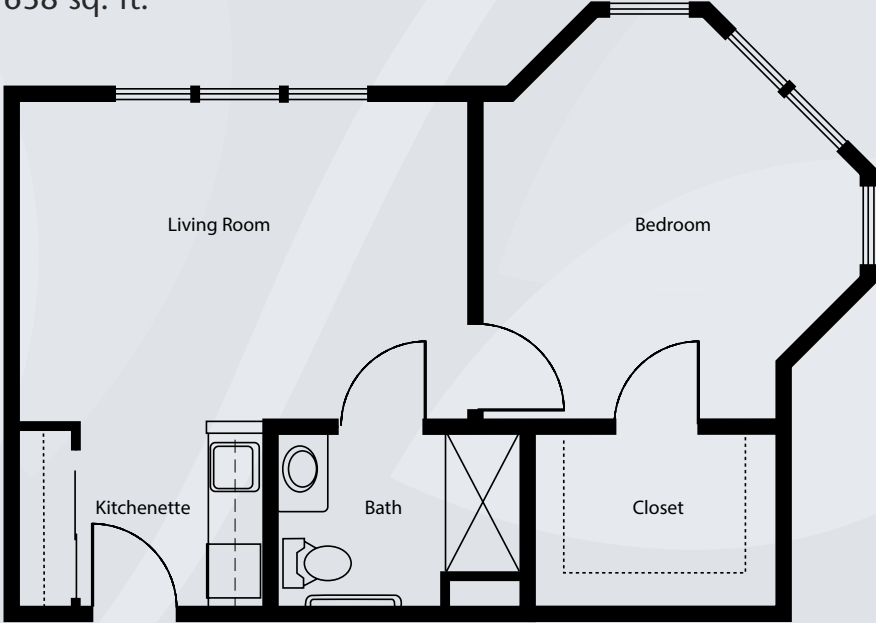

# Floor Plans

Studio A  
359 sq. ft.

Studio B  
348 sq. ft.

*Dimensions are approximate. Floor plans may vary.*

**Brookdale Redmond**  
1942 SW Canyon Drive, Redmond, OR 97756 | (541) 316-4400

[brookdale.com](http://brookdale.com)

# Floor Plans

Studio C  
424 sq. ft.

Studio D  
428 sq. ft.

*Dimensions are approximate. Floor plans may vary.*

**Brookdale Redmond**  
1942 SW Canyon Drive, Redmond, OR 97756 | (541) 316-4400

[brookdale.com](http://brookdale.com)

# Floor Plans

One Bedroom A  
634 sq. ft.

One Bedroom B  
638 sq. ft.

*Dimensions are approximate. Floor plans may vary.*

**Brookdale Redmond**  
1942 SW Canyon Drive, Redmond, OR 97756 | (541) 316-4400

[brookdale.com](http://brookdale.com)

# Floor Plans

One Bedroom C  
555 sq. ft.

Shared Studio  
504 sq. ft.

Dimensions are approximate. Floor plans may vary.

**Brookdale Redmond**  
1942 SW Canyon Drive, Redmond, OR 97756 | (541) 316-4400

[brookdale.com](http://brookdale.com)