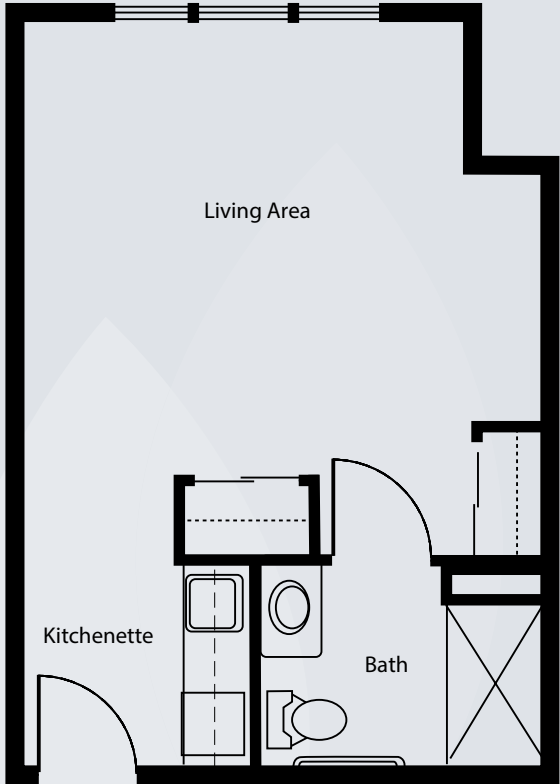

# Floor Plans

Studio A  
359 sq. ft.

Studio B  
348 sq. ft.

*Dimensions are approximate. Floor plans may vary.*

**Brookdale Redmond**  
1942 SW Canyon Drive, Redmond, OR 97756 | (541) 316-4400

[brookdale.com](http://brookdale.com)

# Floor Plans

Studio C  
424 sq. ft.

Studio D  
428 sq. ft.

*Dimensions are approximate. Floor plans may vary.*

**Brookdale Redmond**  
1942 SW Canyon Drive, Redmond, OR 97756 | (541) 316-4400

[brookdale.com](http://brookdale.com)

# Floor Plans

One Bedroom A  
634 sq. ft.

One Bedroom B  
638 sq. ft.

*Dimensions are approximate. Floor plans may vary.*

**Brookdale Redmond**  
1942 SW Canyon Drive, Redmond, OR 97756 | (541) 316-4400

[brookdale.com](http://brookdale.com)

# Floor Plans

One Bedroom C  
555 sq. ft.

Shared Studio  
504 sq. ft.

Dimensions are approximate. Floor plans may vary.

**Brookdale Redmond**  
1942 SW Canyon Drive, Redmond, OR 97756 | (541) 316-4400

[brookdale.com](http://brookdale.com)