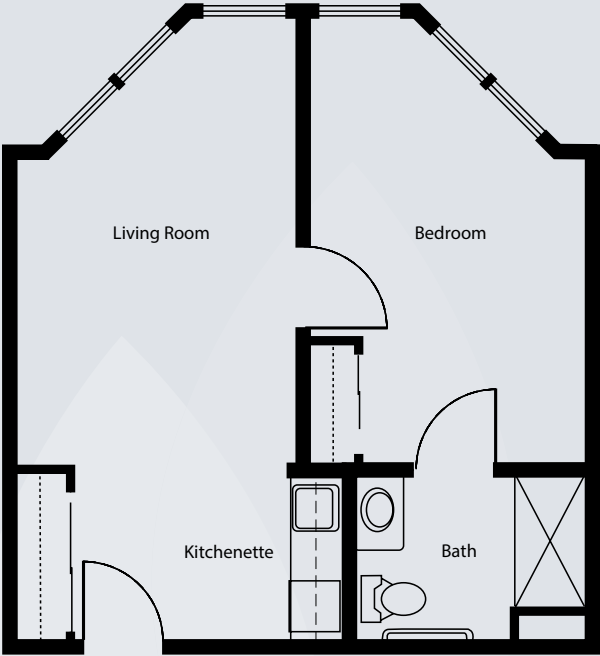

# Floor Plans

Studio A  
359 sq. ft.

Studio B  
348 sq. ft.

*Dimensions are approximate. Floor plans may vary.*

**Brookdale Redmond**  
1942 SW Canyon Drive, Redmond, OR 97756 | (541) 316-4400

[brookdale.com](http://brookdale.com)

# Floor Plans

Studio C  
424 sq. ft.

Studio D  
428 sq. ft.

*Dimensions are approximate. Floor plans may vary.*

**Brookdale Redmond**  
1942 SW Canyon Drive, Redmond, OR 97756 | (541) 316-4400

[brookdale.com](http://brookdale.com)

# Floor Plans

One Bedroom A  
634 sq. ft.

One Bedroom B  
638 sq. ft.

*Dimensions are approximate. Floor plans may vary.*

**Brookdale Redmond**  
1942 SW Canyon Drive, Redmond, OR 97756 | (541) 316-4400

[brookdale.com](http://brookdale.com)

# Floor Plans

One Bedroom C  
555 sq. ft.

Shared Studio  
504 sq. ft.

Dimensions are approximate. Floor plans may vary.

**Brookdale Redmond**  
1942 SW Canyon Drive, Redmond, OR 97756 | (541) 316-4400

[brookdale.com](http://brookdale.com)