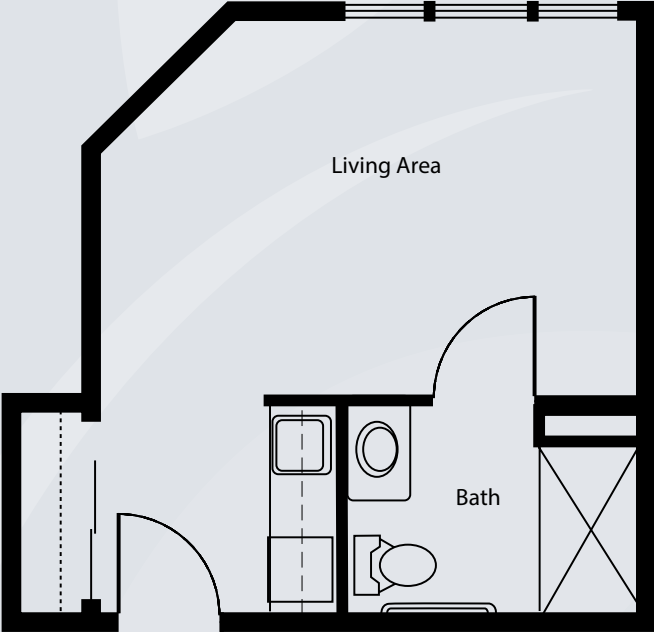

# Floor Plans

Studio A  
359 sq. ft.

Studio B  
348 sq. ft.

*Dimensions are approximate. Floor plans may vary.*

**Brookdale Redmond**  
1942 SW Canyon Drive, Redmond, OR 97756 | (541) 316-4400

[brookdale.com](http://brookdale.com)

# Floor Plans

Studio C  
424 sq. ft.

Studio D  
428 sq. ft.

*Dimensions are approximate. Floor plans may vary.*

**Brookdale Redmond**  
1942 SW Canyon Drive, Redmond, OR 97756 | (541) 316-4400

[brookdale.com](http://brookdale.com)

# Floor Plans

One Bedroom A  
634 sq. ft.

One Bedroom B  
638 sq. ft.

*Dimensions are approximate. Floor plans may vary.*

**Brookdale Redmond**  
1942 SW Canyon Drive, Redmond, OR 97756 | (541) 316-4400

[brookdale.com](http://brookdale.com)

# Floor Plans

One Bedroom C  
555 sq. ft.

Shared Studio  
504 sq. ft.

Dimensions are approximate. Floor plans may vary.

**Brookdale Redmond**  
1942 SW Canyon Drive, Redmond, OR 97756 | (541) 316-4400

[brookdale.com](http://brookdale.com)