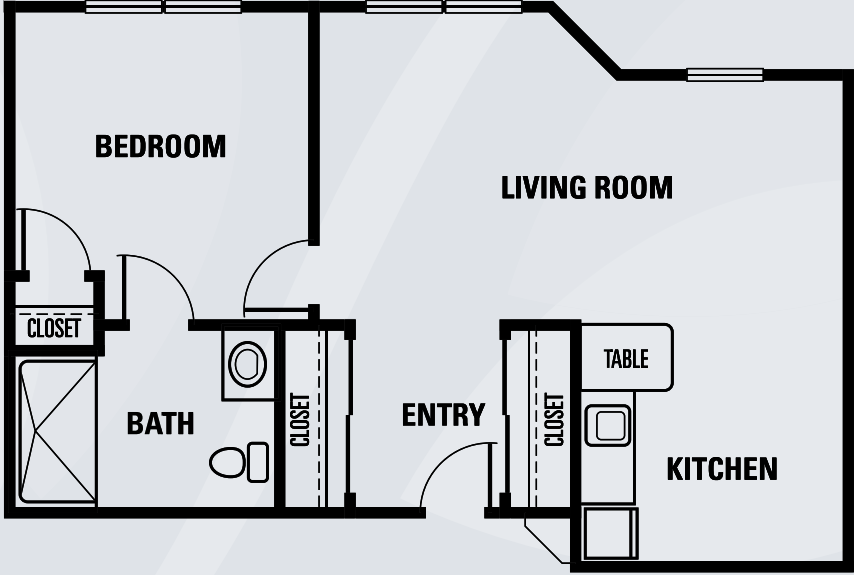

# Floor Plans

Studio  
404 sq. ft.

One Bedroom  
480 sq. ft.

Dimensions are approximate. Floor plans may vary.

**Brookdale Newberg**  
3802 Hayes Street, Newberg, OR 97132 | (503) 538-1705

[brookdale.com](http://brookdale.com)

# Floor Plans

One Bedroom Large  
524 sq. ft.

One Bedroom Deluxe  
625 sq. ft.

Dimensions are approximate. Floor plans may vary.

**Brookdale Newberg**  
3802 Hayes Street, Newberg, OR 97132 | (503) 538-1705

# Floor Plans