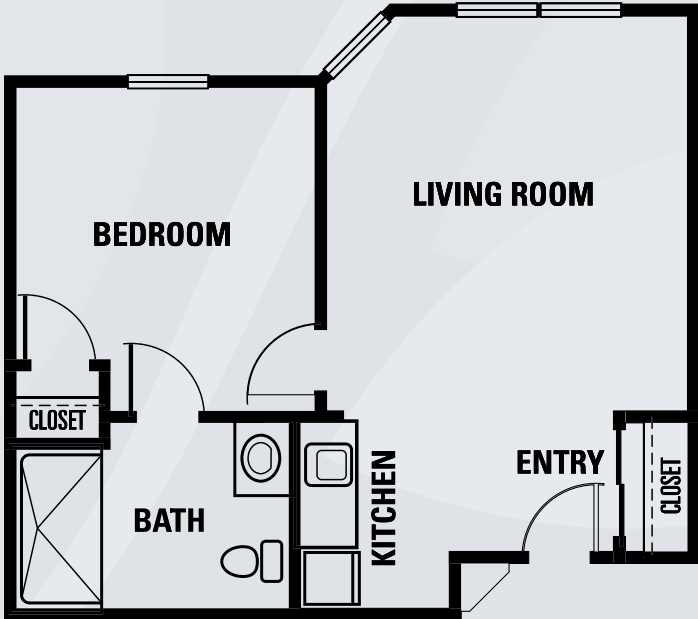

# Floor Plans

Studio  
404 sq. ft.

One Bedroom  
480 sq. ft.

Dimensions are approximate. Floor plans may vary.

**Brookdale Newberg**  
3802 Hayes Street, Newberg, OR 97132 | (503) 538-1705

[brookdale.com](http://brookdale.com)

# Floor Plans

One Bedroom Large  
524 sq. ft.

One Bedroom Deluxe  
625 sq. ft.

Dimensions are approximate. Floor plans may vary.

**Brookdale Newberg**  
3802 Hayes Street, Newberg, OR 97132 | (503) 538-1705

# Floor Plans