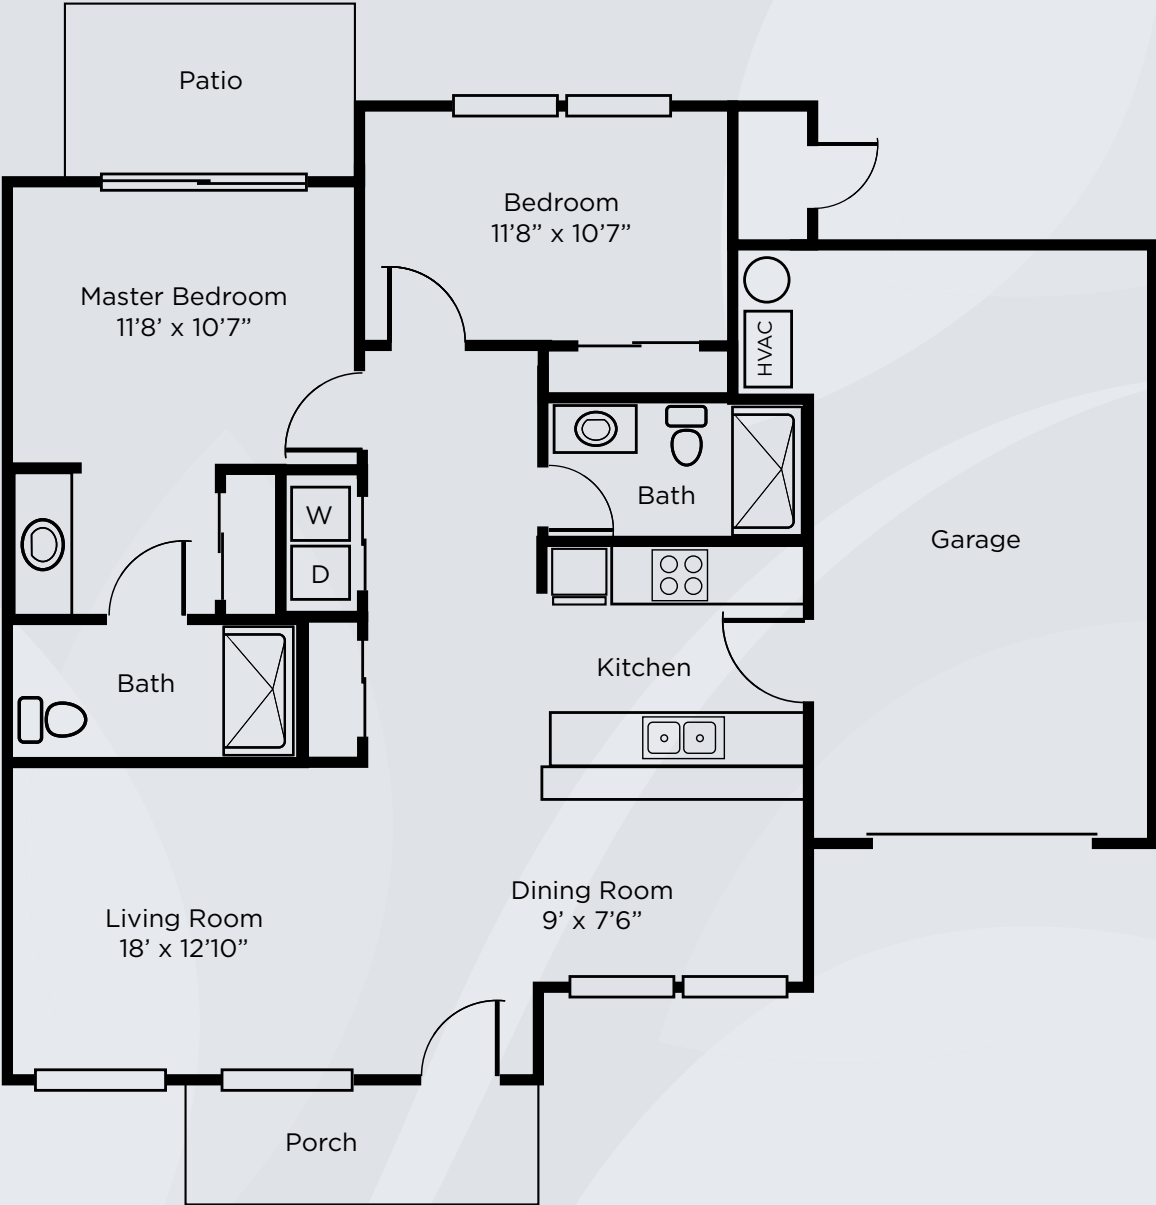

Floor Plans

Cottage

Dimensions are approximate. Floor plans may vary.

Brookdale Newberg
3802 Hayes Street, Newberg, OR 97132 | (503) 538-1705

brookdale.com