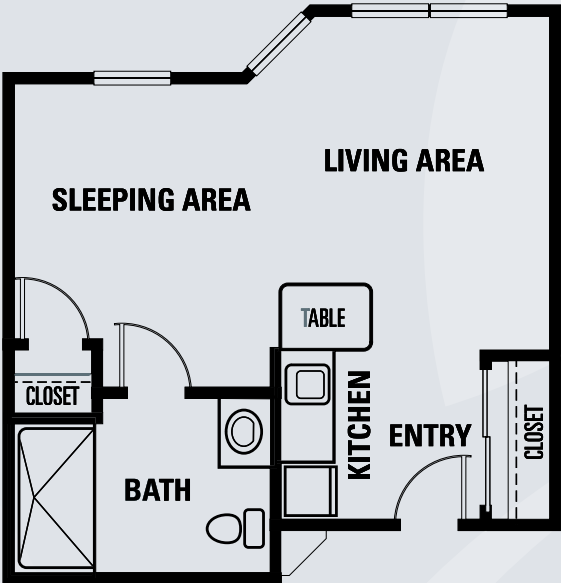

# Floor Plans

Studio  
404 sq. ft.

One Bedroom  
480 sq. ft.

Dimensions are approximate. Floor plans may vary.

**Brookdale Newberg**  
3802 Hayes Street, Newberg, OR 97132 | (503) 538-1705

[brookdale.com](http://brookdale.com)

# Floor Plans

One Bedroom Large  
524 sq. ft.

One Bedroom Deluxe  
625 sq. ft.

Dimensions are approximate. Floor plans may vary.

**Brookdale Newberg**  
3802 Hayes Street, Newberg, OR 97132 | (503) 538-1705

# Floor Plans