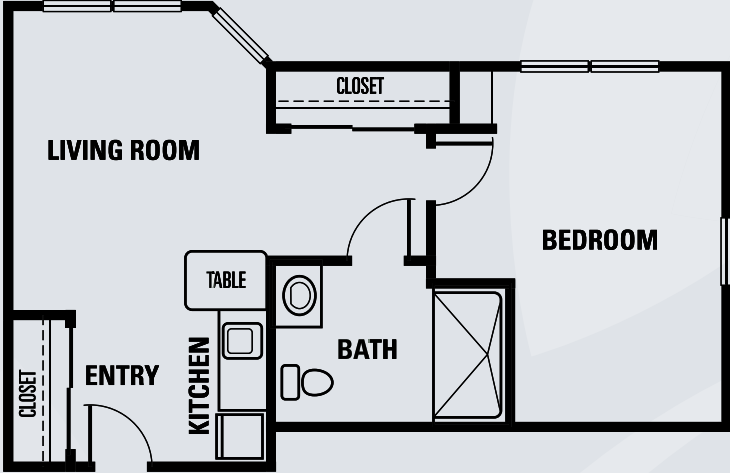

# Floor Plans

Studio  
404 sq. ft.

One Bedroom  
480 sq. ft.

Dimensions are approximate. Floor plans may vary.

**Brookdale Newberg**  
3802 Hayes Street, Newberg, OR 97132 | (503) 538-1705

[brookdale.com](http://brookdale.com)

# Floor Plans

One Bedroom Large  
524 sq. ft.

One Bedroom Deluxe  
625 sq. ft.

Dimensions are approximate. Floor plans may vary.

**Brookdale Newberg**  
3802 Hayes Street, Newberg, OR 97132 | (503) 538-1705

# Floor Plans