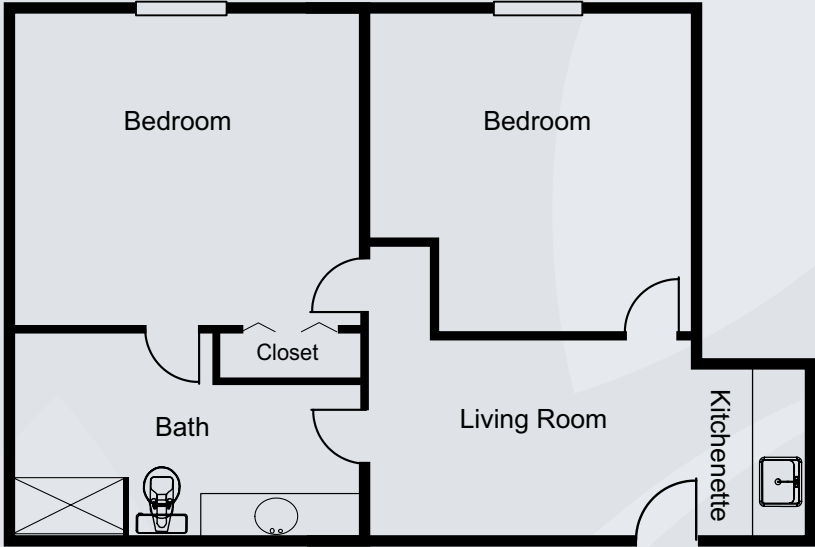

Floor Plans

Studio
275 sq. ft.

Alcove
375 sq. ft.

Dimensions are approximate. Floor plans may vary.

Brookdale Lawrenceville
1000 River Centre Place, Lawrenceville, GA 30043 | (770) 963-9934

brookdale.com

Floor Plans

Deluxe Alcove
425 sq. ft.

Friendship Suite A
700 sq. ft.

Dimensions are approximate. Floor plans may vary.

Brookdale Lawrenceville
1000 River Centre Place, Lawrenceville, GA 30043 | (770) 963-9934

brookdale.com

Floor Plans

Friendship Suite B
700 sq. ft.

One Bedroom
700 sq. ft.

Dimensions are approximate. Floor plans may vary.

Brookdale Lawrenceville
1000 River Centre Place, Lawrenceville, GA 30043 | (770) 963-9934