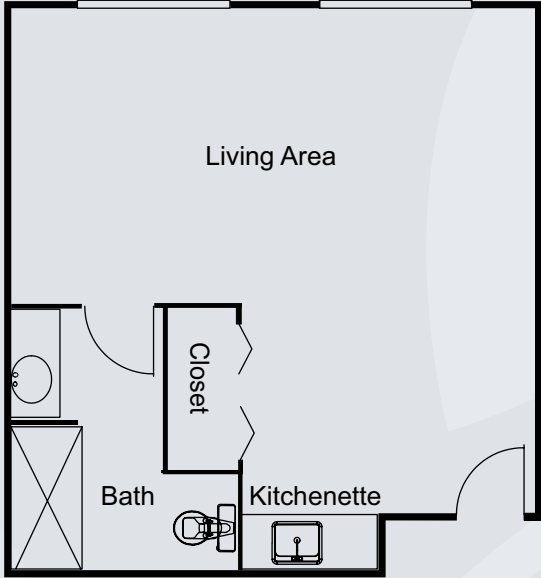

Floor Plans

Studio
275 sq. ft.

Alcove
375 sq. ft.

Dimensions are approximate. Floor plans may vary.

Brookdale Lawrenceville
1000 River Centre Place, Lawrenceville, GA 30043 | (770) 963-9934

brookdale.com

Floor Plans

Deluxe Alcove
425 sq. ft.

Friendship Suite A
700 sq. ft.

Dimensions are approximate. Floor plans may vary.

Brookdale Lawrenceville
1000 River Centre Place, Lawrenceville, GA 30043 | (770) 963-9934

brookdale.com

Floor Plans

Friendship Suite B
700 sq. ft.

One Bedroom
700 sq. ft.

Dimensions are approximate. Floor plans may vary.

Brookdale Lawrenceville
1000 River Centre Place, Lawrenceville, GA 30043 | (770) 963-9934