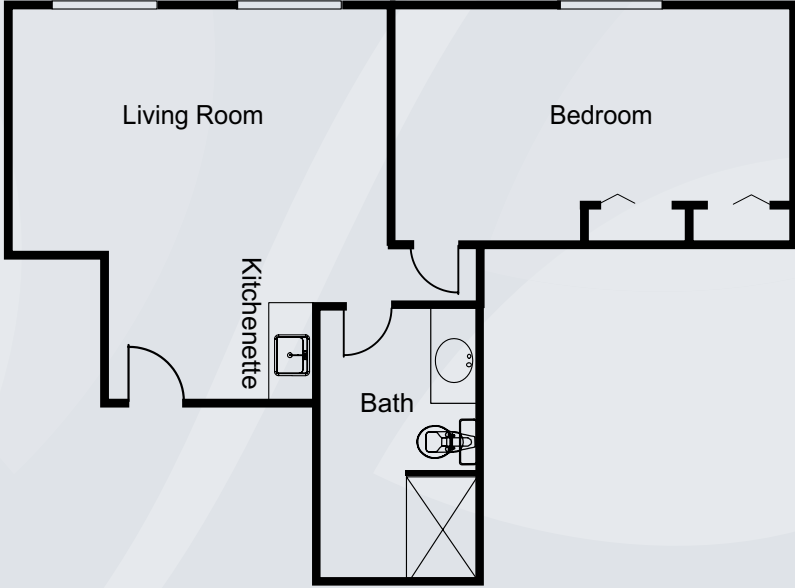

Floor Plans

Studio
275 sq. ft.

Alcove
375 sq. ft.

Dimensions are approximate. Floor plans may vary.

Brookdale Lawrenceville
1000 River Centre Place, Lawrenceville, GA 30043 | (770) 963-9934

brookdale.com

Floor Plans

Deluxe Alcove
425 sq. ft.

Friendship Suite A
700 sq. ft.

Dimensions are approximate. Floor plans may vary.

Brookdale Lawrenceville
1000 River Centre Place, Lawrenceville, GA 30043 | (770) 963-9934

brookdale.com

Floor Plans

Friendship Suite B
700 sq. ft.

One Bedroom
700 sq. ft.

Dimensions are approximate. Floor plans may vary.

Brookdale Lawrenceville
1000 River Centre Place, Lawrenceville, GA 30043 | (770) 963-9934