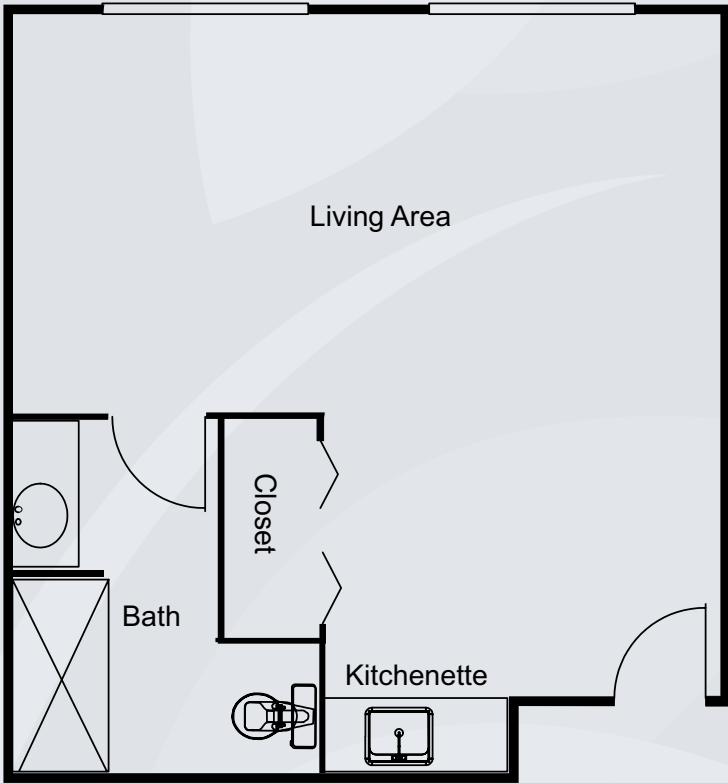

Floor Plans

Studio
275 sq. ft.

Alcove
375 sq. ft.

Dimensions are approximate. Floor plans may vary.

Brookdale Lawrenceville
1000 River Centre Place, Lawrenceville, GA 30043 | (770) 963-9934

brookdale.com

Floor Plans

Deluxe Alcove
425 sq. ft.

Friendship Suite A
700 sq. ft.

Dimensions are approximate. Floor plans may vary.

Brookdale Lawrenceville
1000 River Centre Place, Lawrenceville, GA 30043 | (770) 963-9934

brookdale.com

Floor Plans

Friendship Suite B
700 sq. ft.

One Bedroom
700 sq. ft.

Dimensions are approximate. Floor plans may vary.

Brookdale Lawrenceville
1000 River Centre Place, Lawrenceville, GA 30043 | (770) 963-9934