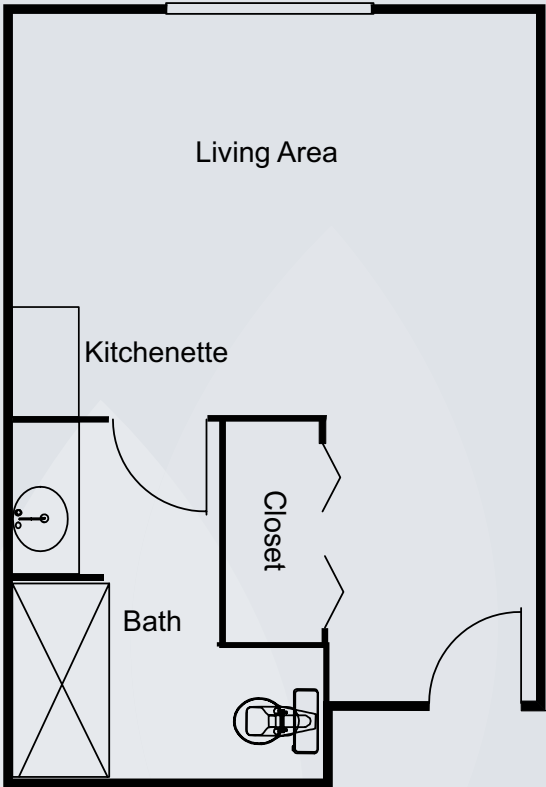

Floor Plans

Studio
275 sq. ft.

Alcove
375 sq. ft.

Dimensions are approximate. Floor plans may vary.

Brookdale Lawrenceville
1000 River Centre Place, Lawrenceville, GA 30043 | (770) 963-9934

brookdale.com

Floor Plans

Deluxe Alcove
425 sq. ft.

Friendship Suite A
700 sq. ft.

Dimensions are approximate. Floor plans may vary.

Brookdale Lawrenceville
1000 River Centre Place, Lawrenceville, GA 30043 | (770) 963-9934

brookdale.com

Floor Plans

Friendship Suite B
700 sq. ft.

One Bedroom
700 sq. ft.

Dimensions are approximate. Floor plans may vary.

Brookdale Lawrenceville
1000 River Centre Place, Lawrenceville, GA 30043 | (770) 963-9934