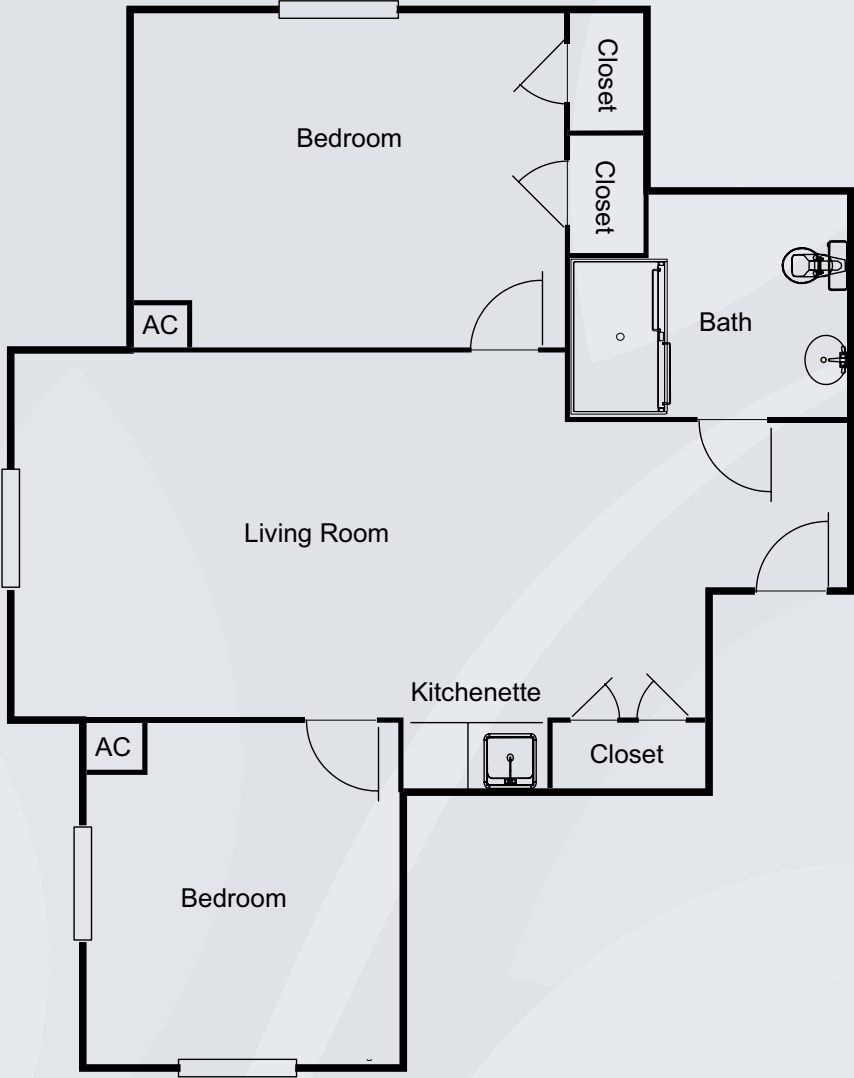

Floor Plans

Studio A
324 sq. ft.

Studio B
332 sq. ft.

Dimensions are approximate. Floor plans may vary.

Brookdale San Juan Capistrano

31741 Rancho Viejo Road, San Juan Capistrano, CA 92675 | (949) 248-8855
RCFE# 306004721 | SNF# 060000526 | PCOA# 242

brookdale.com

Floor Plans

One Bedroom A
432 sq. ft.

One Bedroom B
442 sq. ft.

Dimensions are approximate. Floor plans may vary.

Brookdale San Juan Capistrano

31741 Rancho Viejo Road, San Juan Capistrano, CA 92675 | (949) 248-8855
RCFE# 306004721 | SNF# 060000526 | PCOA# 242

brookdale.com

Floor Plans

Two bedroom
739 sq. ft.

Dimensions are approximate. Floor plans may vary.

Brookdale San Juan Capistrano
31741 Rancho Viejo Road, San Juan Capistrano, CA 92675 | (949) 248-8855
RCFE# 306004721 | SNF# 060000526 | PCOA# 242