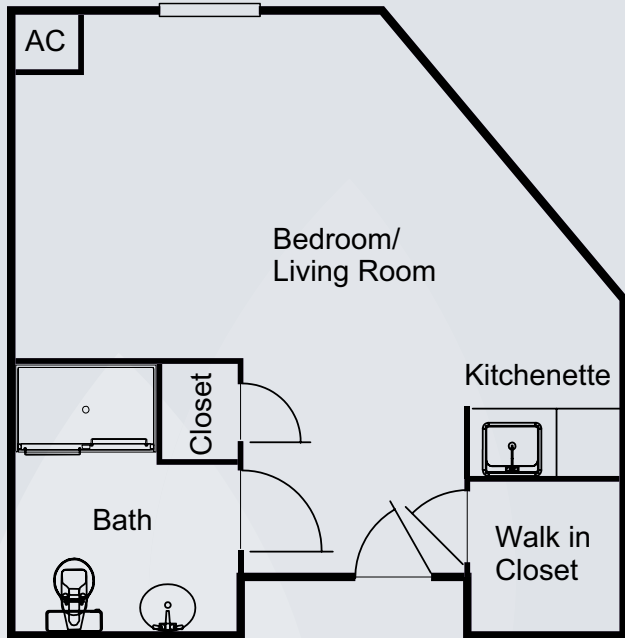

Floor Plans

Studio A
324 sq. ft.

Studio B
332 sq. ft.

Dimensions are approximate. Floor plans may vary.

Brookdale San Juan Capistrano

31741 Rancho Viejo Road, San Juan Capistrano, CA 92675 | (949) 248-8855
RCFE# 306004721 | SNF# 060000526 | PCOA# 242

brookdale.com

Floor Plans

One Bedroom A
432 sq. ft.

One Bedroom B
442 sq. ft.

Dimensions are approximate. Floor plans may vary.

Brookdale San Juan Capistrano

31741 Rancho Viejo Road, San Juan Capistrano, CA 92675 | (949) 248-8855
RCFE# 306004721 | SNF# 060000526 | PCOA# 242

brookdale.com

Floor Plans

Two bedroom
739 sq. ft.

Dimensions are approximate. Floor plans may vary.

Brookdale San Juan Capistrano
31741 Rancho Viejo Road, San Juan Capistrano, CA 92675 | (949) 248-8855
RCFE# 306004721 | SNF# 060000526 | PCOA# 242