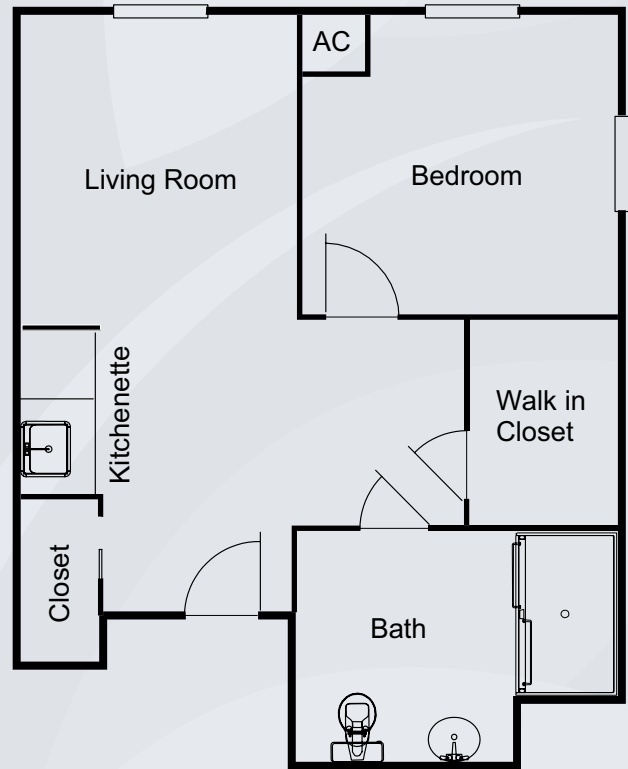

Floor Plans

Studio A
324 sq. ft.

Studio B
332 sq. ft.

Dimensions are approximate. Floor plans may vary.

Brookdale San Juan Capistrano

31741 Rancho Viejo Road, San Juan Capistrano, CA 92675 | (949) 248-8855
RCFE# 306004721 | SNF# 060000526 | PCOA# 242

brookdale.com

Floor Plans

One Bedroom A
432 sq. ft.

One Bedroom B
442 sq. ft.

Dimensions are approximate. Floor plans may vary.

Brookdale San Juan Capistrano

31741 Rancho Viejo Road, San Juan Capistrano, CA 92675 | (949) 248-8855
RCFE# 306004721 | SNF# 060000526 | PCOA# 242

brookdale.com

Floor Plans

Two bedroom
739 sq. ft.

Dimensions are approximate. Floor plans may vary.

Brookdale San Juan Capistrano
31741 Rancho Viejo Road, San Juan Capistrano, CA 92675 | (949) 248-8855
RCFE# 306004721 | SNF# 060000526 | PCOA# 242