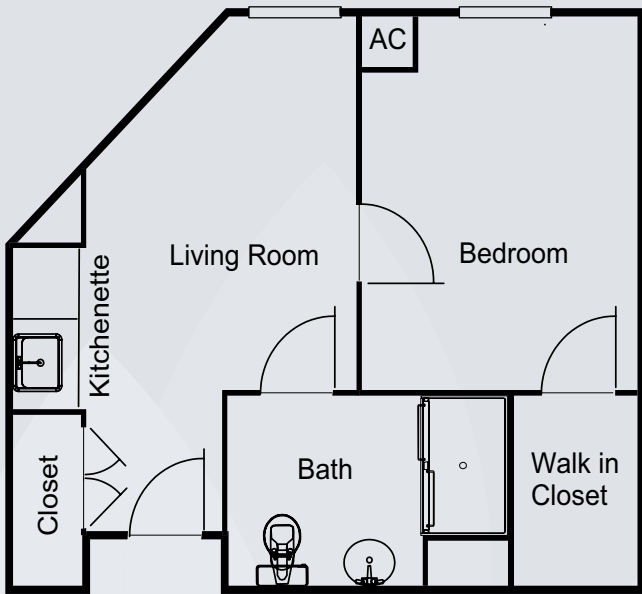

Floor Plans

Studio A
324 sq. ft.

Studio B
332 sq. ft.

Dimensions are approximate. Floor plans may vary.

Brookdale San Juan Capistrano

31741 Rancho Viejo Road, San Juan Capistrano, CA 92675 | (949) 248-8855
RCFE# 306004721 | SNF# 060000526 | PCOA# 242

brookdale.com

Floor Plans

One Bedroom A
432 sq. ft.

One Bedroom B
442 sq. ft.

Dimensions are approximate. Floor plans may vary.

Brookdale San Juan Capistrano

31741 Rancho Viejo Road, San Juan Capistrano, CA 92675 | (949) 248-8855
RCFE# 306004721 | SNF# 060000526 | PCOA# 242

brookdale.com

Floor Plans

Two bedroom
739 sq. ft.

Dimensions are approximate. Floor plans may vary.

Brookdale San Juan Capistrano
31741 Rancho Viejo Road, San Juan Capistrano, CA 92675 | (949) 248-8855
RCFE# 306004721 | SNF# 060000526 | PCOA# 242