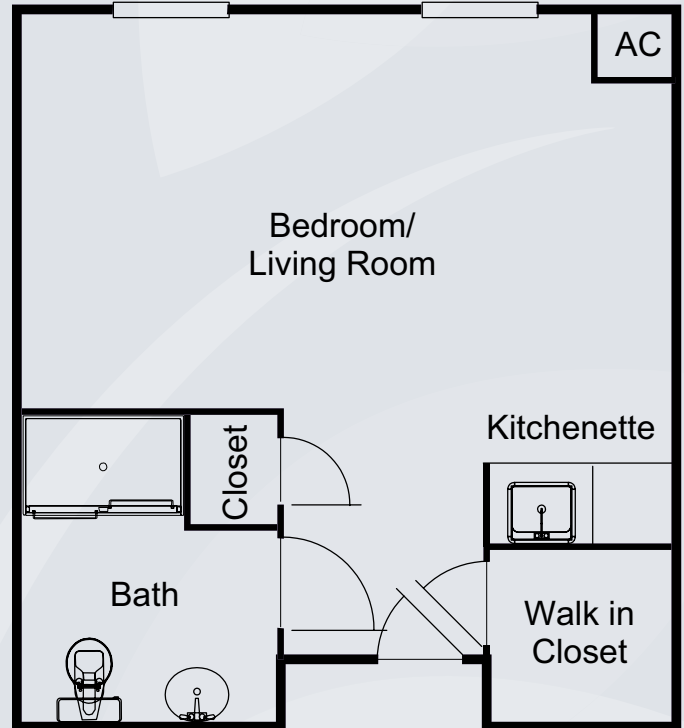

Floor Plans

Studio A
324 sq. ft.

Studio B
332 sq. ft.

Dimensions are approximate. Floor plans may vary.

Brookdale San Juan Capistrano

31741 Rancho Viejo Road, San Juan Capistrano, CA 92675 | (949) 248-8855
RCFE# 306004721 | SNF# 060000526 | PCOA# 242

brookdale.com

Floor Plans

One Bedroom A
432 sq. ft.

One Bedroom B
442 sq. ft.

Dimensions are approximate. Floor plans may vary.

Brookdale San Juan Capistrano

31741 Rancho Viejo Road, San Juan Capistrano, CA 92675 | (949) 248-8855
RCFE# 306004721 | SNF# 060000526 | PCOA# 242

brookdale.com

Floor Plans

Two bedroom
739 sq. ft.

Dimensions are approximate. Floor plans may vary.

Brookdale San Juan Capistrano
31741 Rancho Viejo Road, San Juan Capistrano, CA 92675 | (949) 248-8855
RCFE# 306004721 | SNF# 060000526 | PCOA# 242