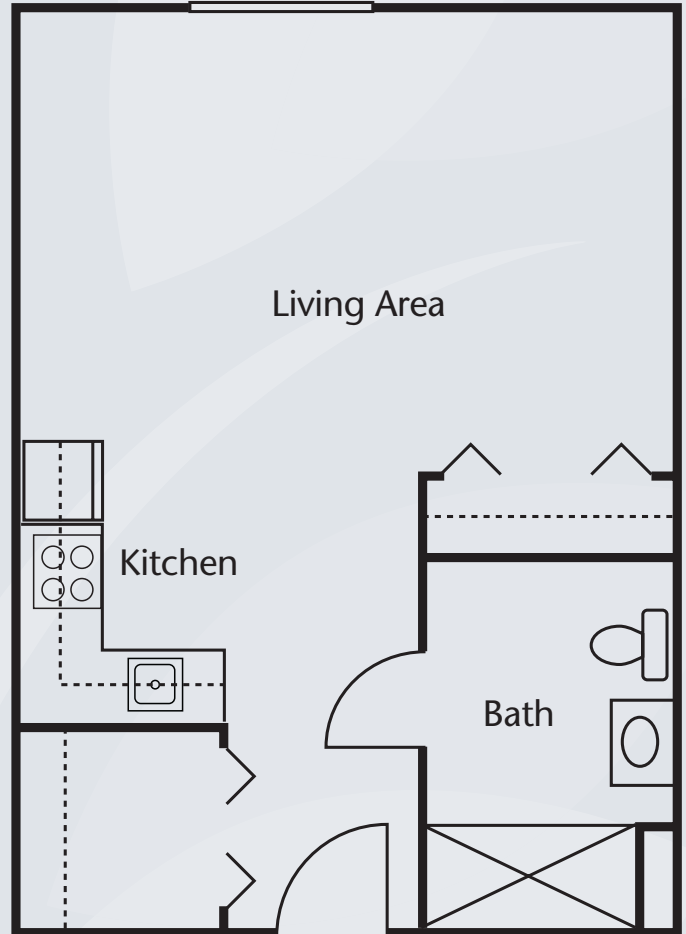

Floor Plans

Studio with Kitchenette
380 sq. ft.

Studio with Kitchen
415 sq. ft.

Dimensions are approximate. Floor plans may vary.

Brookdale Bonita Springs

26850 South Bay Drive, Bonita Springs, Florida 34134 | (239) 948-2600
Assisted Living Facility # AL9322

brookdale.com

Floor Plans

One Bedroom with Kitchenette
505 sq. ft.

One Bedroom with Kitchen
620 sq. ft.

Dimensions are approximate. Floor plans may vary.

Brookdale Bonita Springs
26850 South Bay Drive, Bonita Springs, Florida 34134 | (239) 948-2600
Assisted Living Facility # AL9322

brookdale.com

Floor Plans

One Bedroom Deluxe with Kitchenette
680 sq. ft.

One Bedroom B Deluxe with Kitchen
680 sq. ft.

Dimensions are approximate. Floor plans may vary.

Brookdale Bonita Springs

26850 South Bay Drive, Bonita Springs, Florida 34134 | (239) 948-2600
Assisted Living Facility # AL9322

brookdale.com

Floor Plans

Two Bedroom
735 sq. ft.

Dimensions are approximate. Floor plans may vary.

Brookdale Bonita Springs
26850 South Bay Drive, Bonita Springs, Florida 34134 | (239) 948-2600
Assisted Living Facility # AL9322