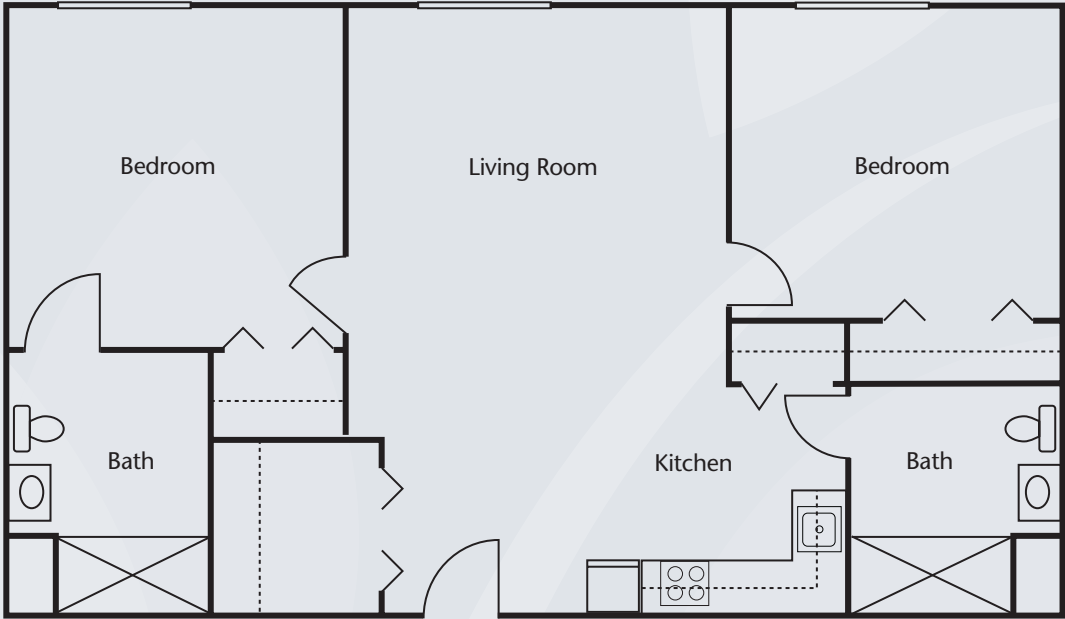

Floor Plans

Studio with Kitchenette
380 sq. ft.

Studio with Kitchen
415 sq. ft.

Dimensions are approximate. Floor plans may vary.

Brookdale Bonita Springs

26850 South Bay Drive, Bonita Springs, Florida 34134 | (239) 948-2600
Assisted Living Facility # AL9322

brookdale.com

Floor Plans

One Bedroom with Kitchenette
505 sq. ft.

One Bedroom with Kitchen
620 sq. ft.

Dimensions are approximate. Floor plans may vary.

Brookdale Bonita Springs
26850 South Bay Drive, Bonita Springs, Florida 34134 | (239) 948-2600
Assisted Living Facility # AL9322

brookdale.com

Floor Plans

One Bedroom Deluxe with Kitchenette
680 sq. ft.

One Bedroom B Deluxe with Kitchen
680 sq. ft.

Dimensions are approximate. Floor plans may vary.

Brookdale Bonita Springs

26850 South Bay Drive, Bonita Springs, Florida 34134 | (239) 948-2600
Assisted Living Facility # AL9322

brookdale.com

Floor Plans

Two Bedroom
735 sq. ft.

Dimensions are approximate. Floor plans may vary.

Brookdale Bonita Springs
26850 South Bay Drive, Bonita Springs, Florida 34134 | (239) 948-2600
Assisted Living Facility # AL9322