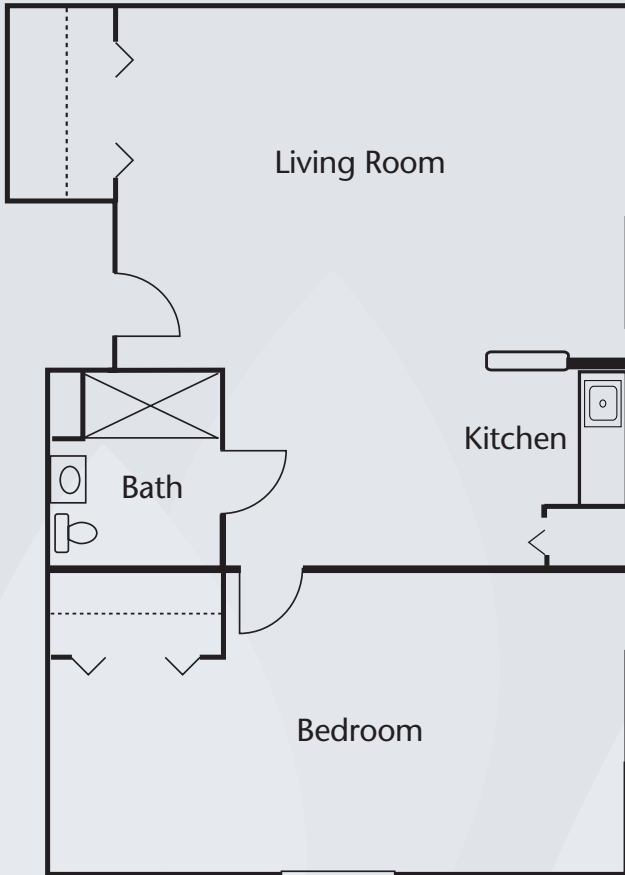

Floor Plans

Studio with Kitchenette
380 sq. ft.

Studio with Kitchen
415 sq. ft.

Dimensions are approximate. Floor plans may vary.

Brookdale Bonita Springs

26850 South Bay Drive, Bonita Springs, Florida 34134 | (239) 948-2600
Assisted Living Facility # AL9322

brookdale.com

Floor Plans

One Bedroom with Kitchenette
505 sq. ft.

One Bedroom with Kitchen
620 sq. ft.

Dimensions are approximate. Floor plans may vary.

Brookdale Bonita Springs
26850 South Bay Drive, Bonita Springs, Florida 34134 | (239) 948-2600
Assisted Living Facility # AL9322

brookdale.com

Floor Plans

One Bedroom Deluxe with Kitchenette
680 sq. ft.

One Bedroom B Deluxe with Kitchen
680 sq. ft.

Dimensions are approximate. Floor plans may vary.

Brookdale Bonita Springs

26850 South Bay Drive, Bonita Springs, Florida 34134 | (239) 948-2600
Assisted Living Facility # AL9322

brookdale.com

Floor Plans

Two Bedroom
735 sq. ft.

Dimensions are approximate. Floor plans may vary.

Brookdale Bonita Springs
26850 South Bay Drive, Bonita Springs, Florida 34134 | (239) 948-2600
Assisted Living Facility # AL9322