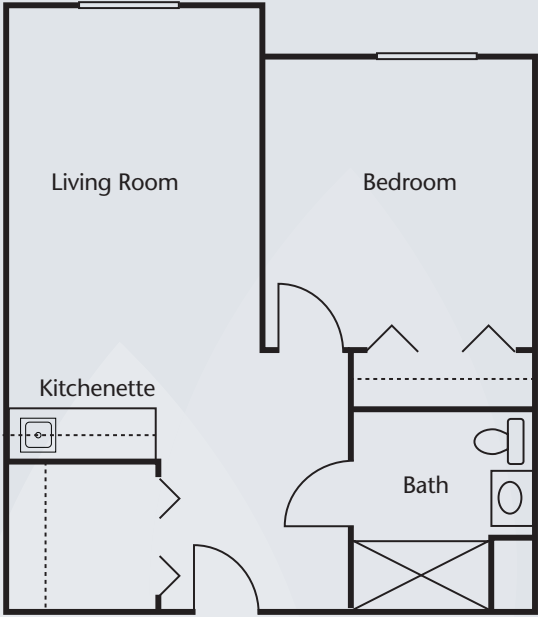

Floor Plans

Studio with Kitchenette
380 sq. ft.

Studio with Kitchen
415 sq. ft.

Dimensions are approximate. Floor plans may vary.

Brookdale Bonita Springs

26850 South Bay Drive, Bonita Springs, Florida 34134 | (239) 948-2600
Assisted Living Facility # AL9322

brookdale.com

Floor Plans

One Bedroom with Kitchenette
505 sq. ft.

One Bedroom with Kitchen
620 sq. ft.

Dimensions are approximate. Floor plans may vary.

Brookdale Bonita Springs
26850 South Bay Drive, Bonita Springs, Florida 34134 | (239) 948-2600
Assisted Living Facility # AL9322

brookdale.com

Floor Plans

One Bedroom Deluxe with Kitchenette
680 sq. ft.

One Bedroom B Deluxe with Kitchen
680 sq. ft.

Dimensions are approximate. Floor plans may vary.

Brookdale Bonita Springs

26850 South Bay Drive, Bonita Springs, Florida 34134 | (239) 948-2600
Assisted Living Facility # AL9322

brookdale.com

Floor Plans

Two Bedroom
735 sq. ft.

Dimensions are approximate. Floor plans may vary.

Brookdale Bonita Springs
26850 South Bay Drive, Bonita Springs, Florida 34134 | (239) 948-2600
Assisted Living Facility # AL9322