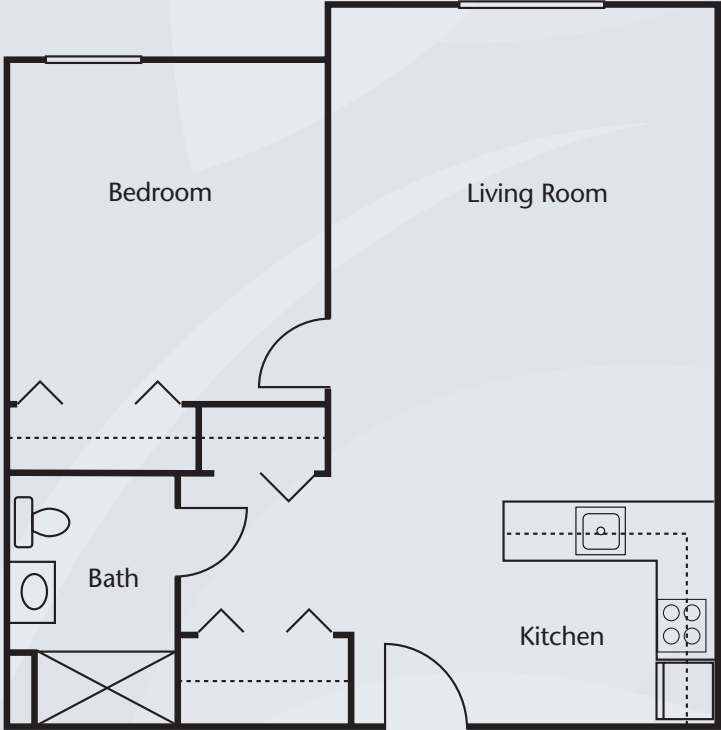

Floor Plans

Studio with Kitchenette
380 sq. ft.

Studio with Kitchen
415 sq. ft.

Dimensions are approximate. Floor plans may vary.

Brookdale Bonita Springs

26850 South Bay Drive, Bonita Springs, Florida 34134 | (239) 948-2600
Assisted Living Facility # AL9322

brookdale.com

Floor Plans

One Bedroom with Kitchenette
505 sq. ft.

One Bedroom with Kitchen
620 sq. ft.

Dimensions are approximate. Floor plans may vary.

Brookdale Bonita Springs
26850 South Bay Drive, Bonita Springs, Florida 34134 | (239) 948-2600
Assisted Living Facility # AL9322

brookdale.com

Floor Plans

One Bedroom Deluxe with Kitchenette
680 sq. ft.

One Bedroom B Deluxe with Kitchen
680 sq. ft.

Dimensions are approximate. Floor plans may vary.

Brookdale Bonita Springs

26850 South Bay Drive, Bonita Springs, Florida 34134 | (239) 948-2600
Assisted Living Facility # AL9322

brookdale.com

Floor Plans

Two Bedroom
735 sq. ft.

Dimensions are approximate. Floor plans may vary.

Brookdale Bonita Springs
26850 South Bay Drive, Bonita Springs, Florida 34134 | (239) 948-2600
Assisted Living Facility # AL9322