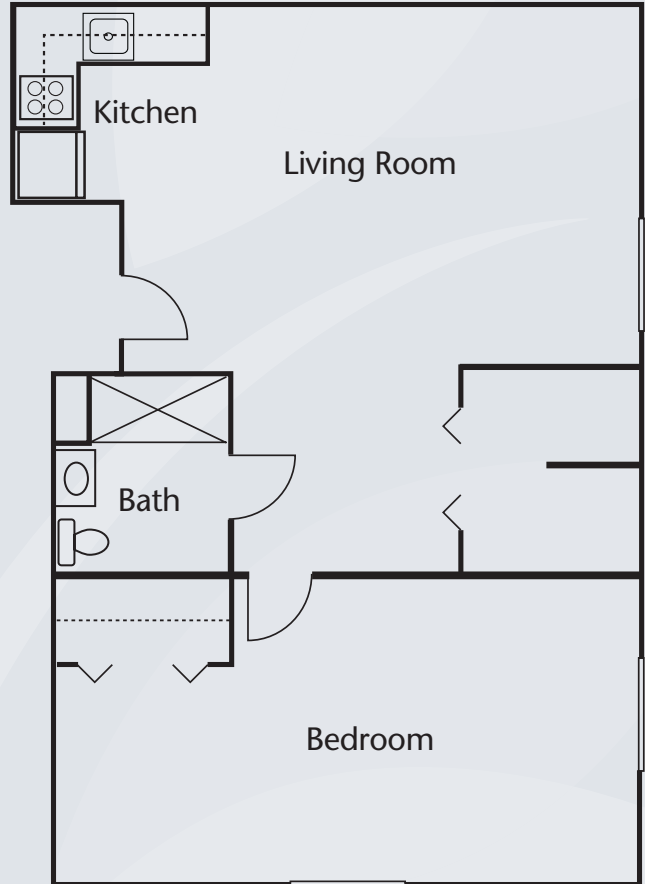

Floor Plans

Studio with Kitchenette
380 sq. ft.

Studio with Kitchen
415 sq. ft.

Dimensions are approximate. Floor plans may vary.

Brookdale Bonita Springs

26850 South Bay Drive, Bonita Springs, Florida 34134 | (239) 948-2600
Assisted Living Facility # AL9322

brookdale.com

Floor Plans

One Bedroom with Kitchenette
505 sq. ft.

One Bedroom with Kitchen
620 sq. ft.

Dimensions are approximate. Floor plans may vary.

Brookdale Bonita Springs
26850 South Bay Drive, Bonita Springs, Florida 34134 | (239) 948-2600
Assisted Living Facility # AL9322

brookdale.com

Floor Plans

One Bedroom Deluxe with Kitchenette
680 sq. ft.

One Bedroom B Deluxe with Kitchen
680 sq. ft.

Dimensions are approximate. Floor plans may vary.

Brookdale Bonita Springs

26850 South Bay Drive, Bonita Springs, Florida 34134 | (239) 948-2600
Assisted Living Facility # AL9322

brookdale.com

Floor Plans

Two Bedroom
735 sq. ft.

Dimensions are approximate. Floor plans may vary.

Brookdale Bonita Springs
26850 South Bay Drive, Bonita Springs, Florida 34134 | (239) 948-2600
Assisted Living Facility # AL9322