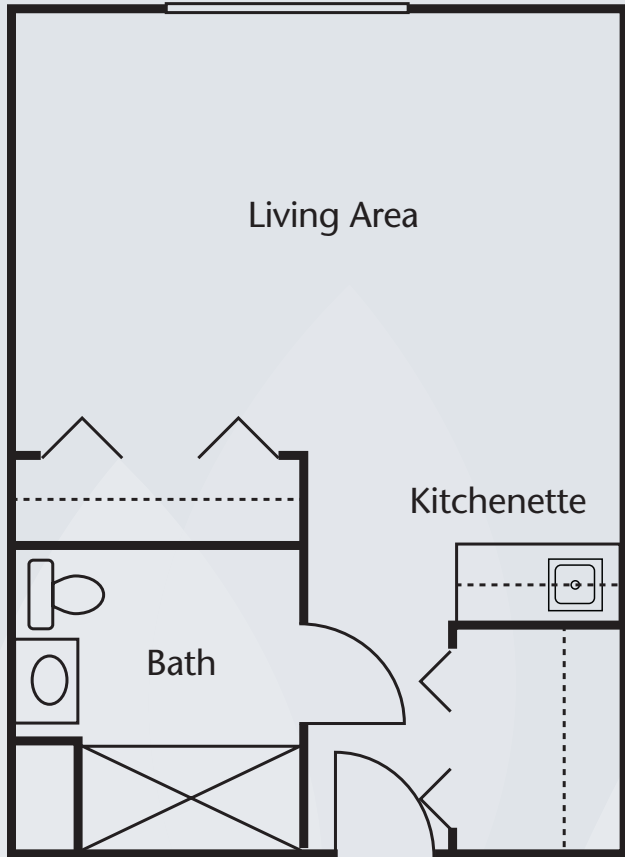

Floor Plans

Studio with Kitchenette
380 sq. ft.

Studio with Kitchen
415 sq. ft.

Dimensions are approximate. Floor plans may vary.

Brookdale Bonita Springs

26850 South Bay Drive, Bonita Springs, Florida 34134 | (239) 948-2600
Assisted Living Facility # AL9322

brookdale.com

Floor Plans

One Bedroom with Kitchenette
505 sq. ft.

One Bedroom with Kitchen
620 sq. ft.

Dimensions are approximate. Floor plans may vary.

Brookdale Bonita Springs
26850 South Bay Drive, Bonita Springs, Florida 34134 | (239) 948-2600
Assisted Living Facility # AL9322

brookdale.com

Floor Plans

One Bedroom Deluxe with Kitchenette
680 sq. ft.

One Bedroom B Deluxe with Kitchen
680 sq. ft.

Dimensions are approximate. Floor plans may vary.

Brookdale Bonita Springs

26850 South Bay Drive, Bonita Springs, Florida 34134 | (239) 948-2600
Assisted Living Facility # AL9322

brookdale.com

Floor Plans

Two Bedroom
735 sq. ft.

Dimensions are approximate. Floor plans may vary.

Brookdale Bonita Springs
26850 South Bay Drive, Bonita Springs, Florida 34134 | (239) 948-2600
Assisted Living Facility # AL9322