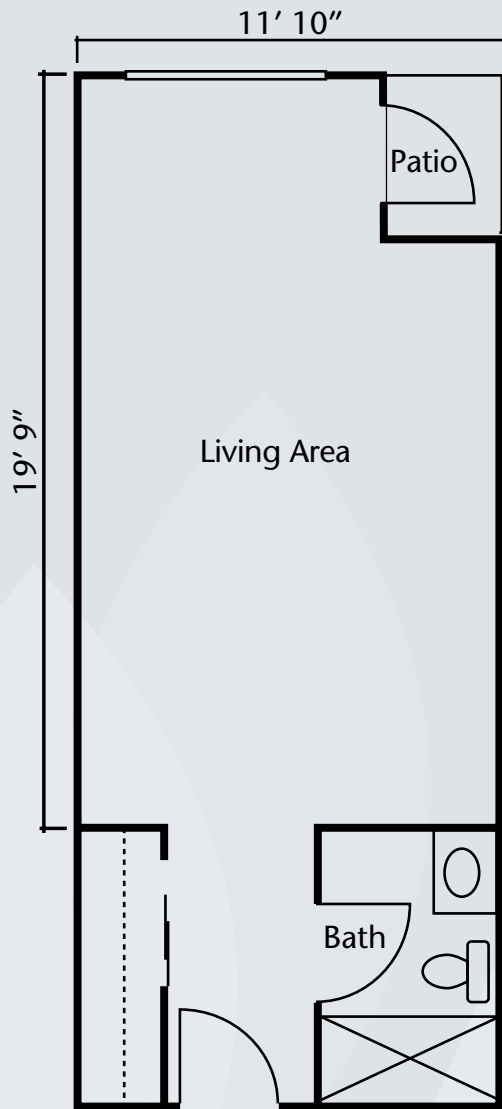

Floor Plans

Studio Deluxe
310 sq. ft.

Suite A
384 sq. ft.

Dimensions are approximate. Floor plans may vary.

Brookdale Valley View

5900 Chapman Avenue, Garden Grove, CA 92845 | (714) 898-3524
RCFE # 306001000

brookdale.com

Floor Plans

Suite B
380 sq. ft.

Dimensions are approximate. Floor plans may vary.

Brookdale Valley View
5900 Chapman Avenue, Garden Grove, CA 92845 | (714) 898-3524
RCFE # 306001000

brookdale.com