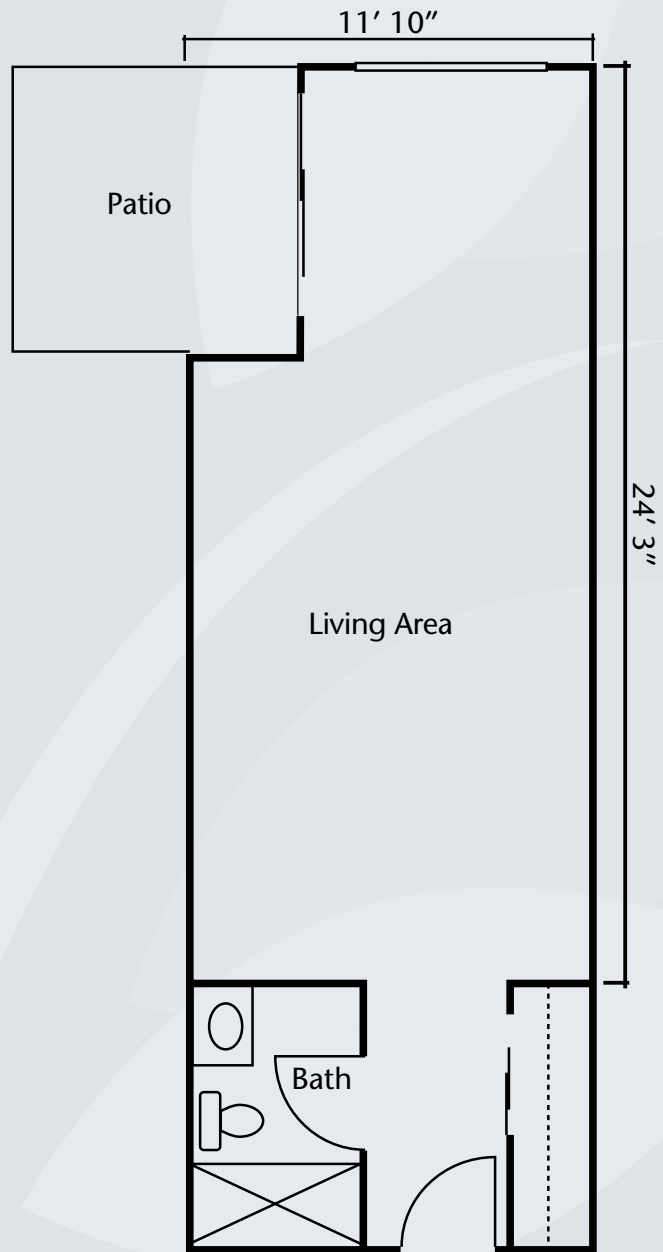

Floor Plans

Studio Deluxe
310 sq. ft.

Suite A
384 sq. ft.

Dimensions are approximate. Floor plans may vary.

Brookdale Valley View

5900 Chapman Avenue, Garden Grove, CA 92845 | (714) 898-3524
RCFE # 306001000

brookdale.com

Floor Plans

Suite B
380 sq. ft.

Dimensions are approximate. Floor plans may vary.

Brookdale Valley View
5900 Chapman Avenue, Garden Grove, CA 92845 | (714) 898-3524
RCFE # 306001000

brookdale.com