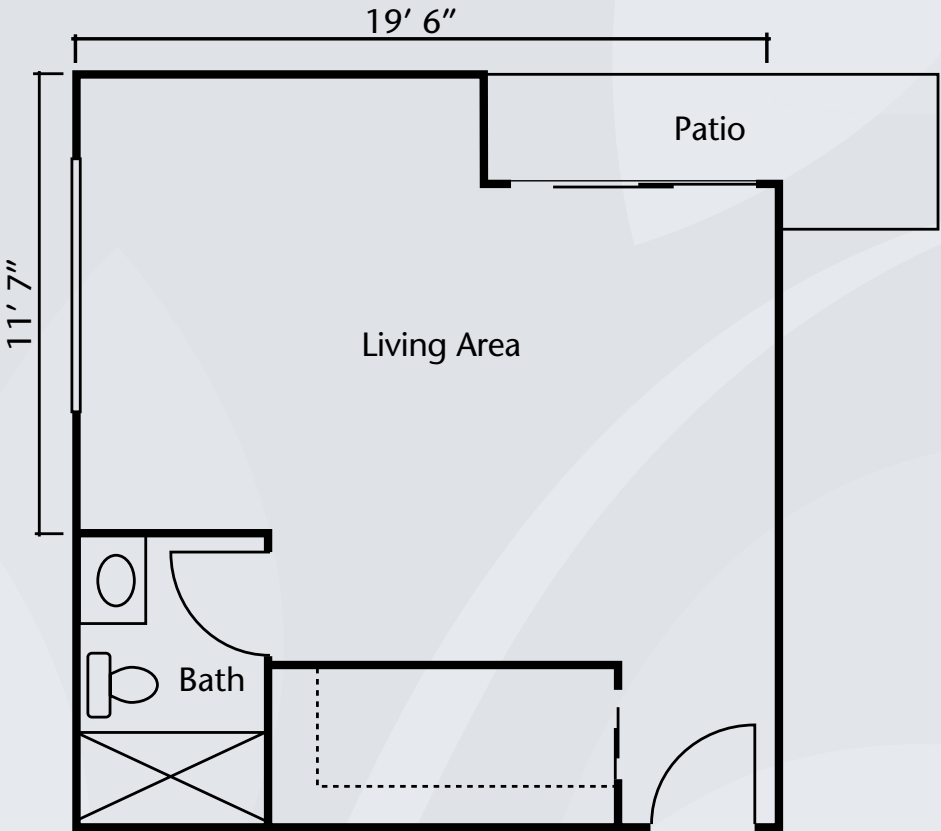

Floor Plans

Studio Deluxe
310 sq. ft.

Suite A
384 sq. ft.

Dimensions are approximate. Floor plans may vary.

Brookdale Valley View

5900 Chapman Avenue, Garden Grove, CA 92845 | (714) 898-3524
RCFE # 306001000

brookdale.com

Floor Plans

Suite B
380 sq. ft.

Dimensions are approximate. Floor plans may vary.

Brookdale Valley View
5900 Chapman Avenue, Garden Grove, CA 92845 | (714) 898-3524
RCFE # 306001000

brookdale.com