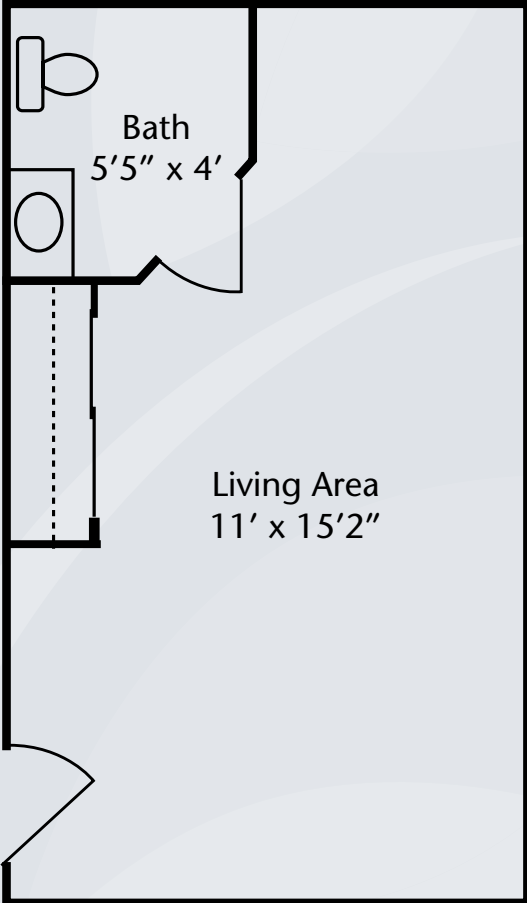

Floor Plans

Studio A

Studio B

Dimensions are approximate. Floor plans may vary.

Brookdale Reno
3105 Plumas Street, Reno, NV 89509 | (775) 828-5000

brookdale.com

Floor Plans

Studio C

Shared Suite

Dimensions are approximate. Floor plans may vary.

Brookdale Reno
3105 Plumas Street, Reno, NV 89509 | (775) 828-5000

brookdale.com