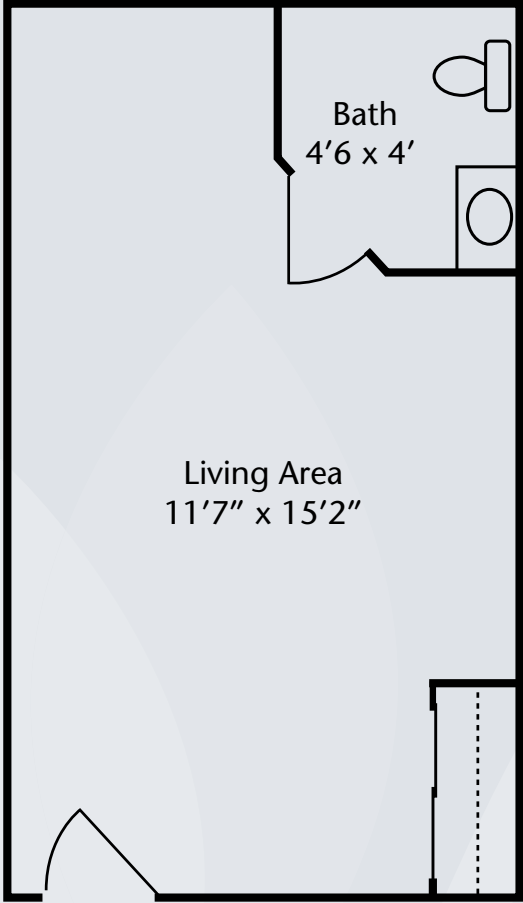

Floor Plans

Studio A

Studio B

Dimensions are approximate. Floor plans may vary.

Brookdale Reno
3105 Plumas Street, Reno, NV 89509 | (775) 828-5000

brookdale.com

Floor Plans

Studio C

Shared Suite

Dimensions are approximate. Floor plans may vary.

Brookdale Reno
3105 Plumas Street, Reno, NV 89509 | (775) 828-5000

brookdale.com