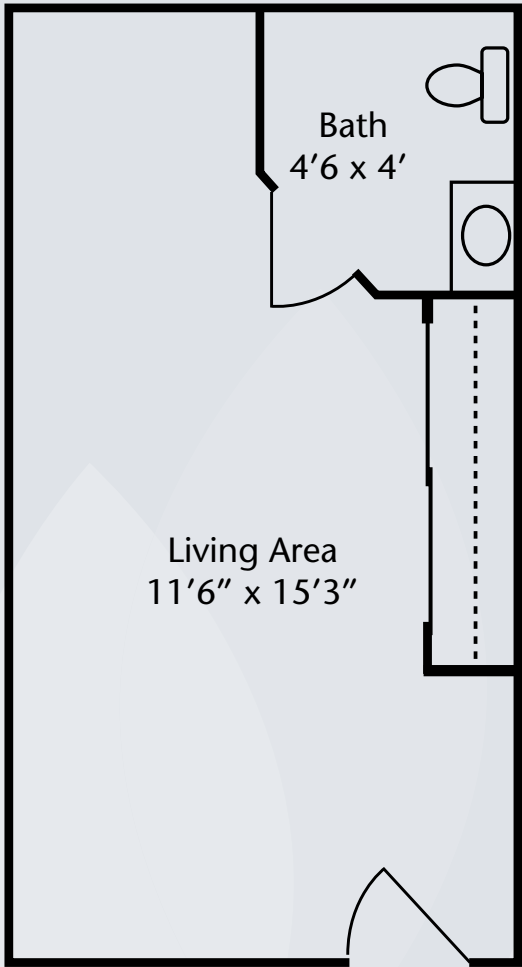

Floor Plans

Studio A

Studio B

Dimensions are approximate. Floor plans may vary.

Brookdale Reno
3105 Plumas Street, Reno, NV 89509 | (775) 828-5000

brookdale.com

Floor Plans

Studio C

Shared Suite

Dimensions are approximate. Floor plans may vary.

Brookdale Reno
3105 Plumas Street, Reno, NV 89509 | (775) 828-5000

brookdale.com