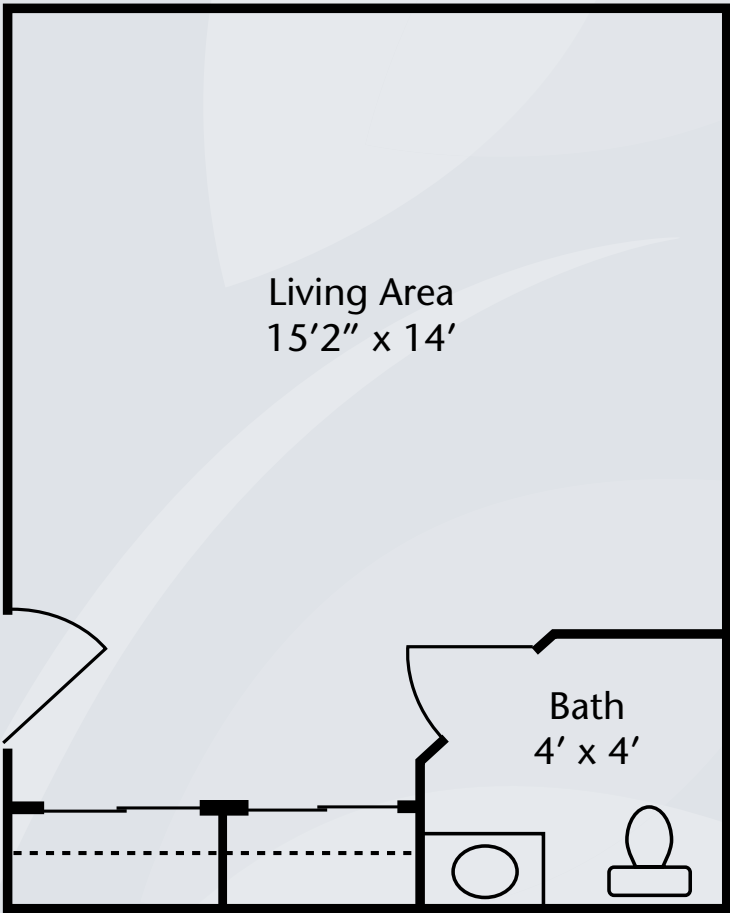

Floor Plans

Studio A

Studio B

Dimensions are approximate. Floor plans may vary.

Brookdale Reno
3105 Plumas Street, Reno, NV 89509 | (775) 828-5000

brookdale.com

Floor Plans

Studio C

Shared Suite

Dimensions are approximate. Floor plans may vary.

Brookdale Reno
3105 Plumas Street, Reno, NV 89509 | (775) 828-5000

brookdale.com