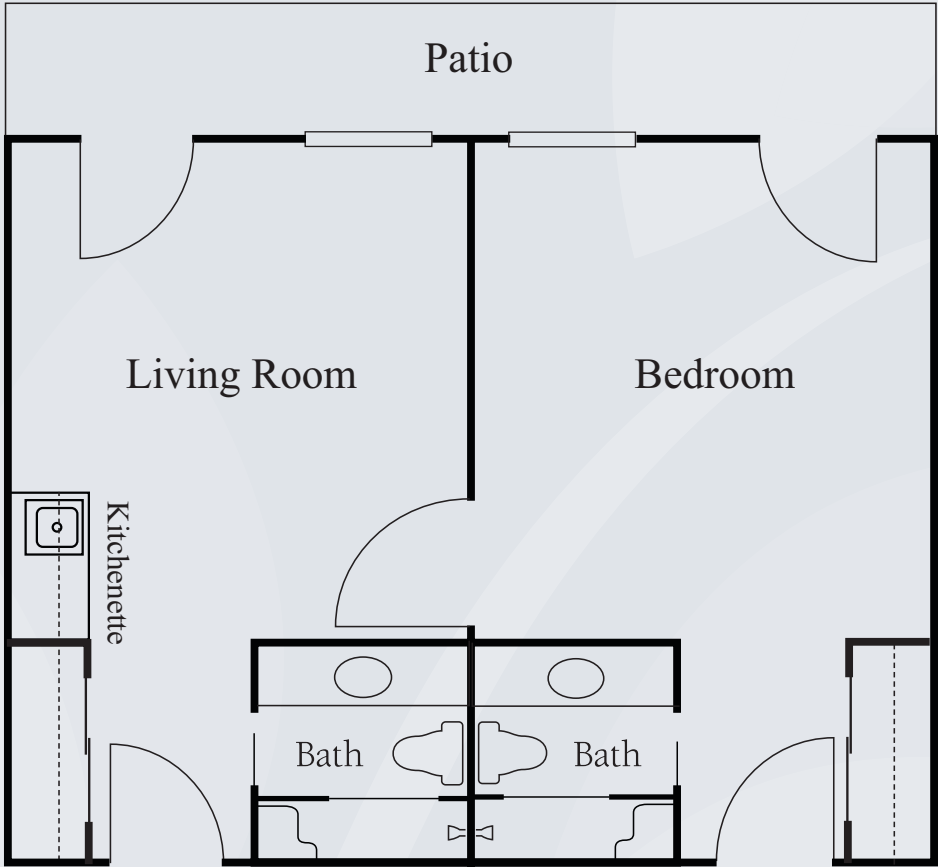

Floor Plans

Studio A

Studio B

Dimensions are approximate. Floor plans may vary.

Brookdale Brea
285 West Central Avenue, Brea, CA 92821 | (714) 671-7898
RCFE #306003639

brookdale.com

Floor Plans

One Bedroom

Dimensions are approximate. Floor plans may vary.

Brookdale Brea
285 West Central Avenue, Brea, CA 92821 | (714) 671-7898
RCFE #306003639

brookdale.com