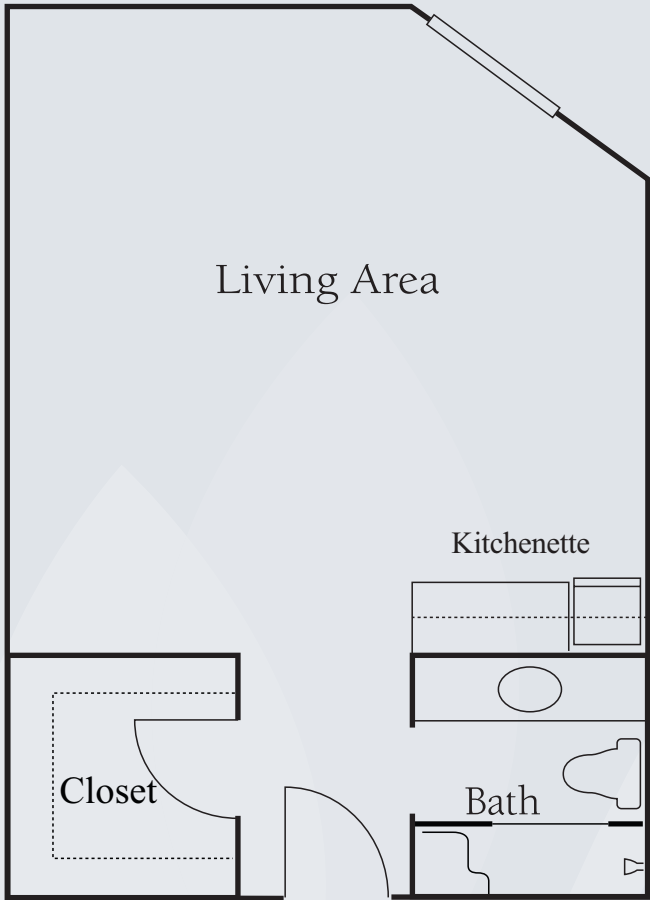

Floor Plans

Studio A

Studio B

Dimensions are approximate. Floor plans may vary.

Brookdale Brea
285 West Central Avenue, Brea, CA 92821 | (714) 671-7898
RCFE #306003639

brookdale.com

Floor Plans

One Bedroom

Dimensions are approximate. Floor plans may vary.

Brookdale Brea
285 West Central Avenue, Brea, CA 92821 | (714) 671-7898
RCFE #306003639

brookdale.com