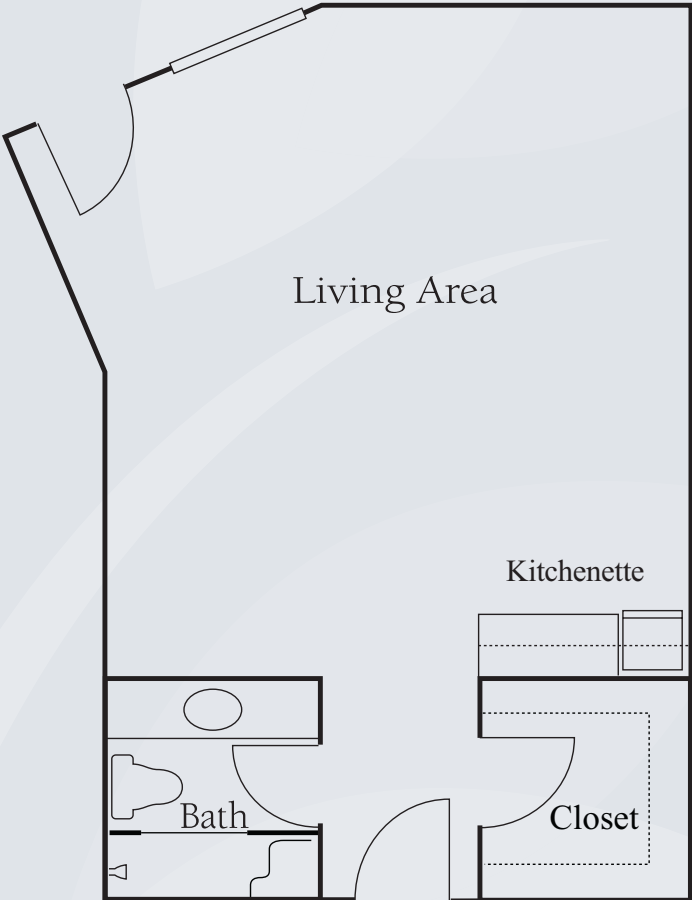

Floor Plans

Studio A

Studio B

Dimensions are approximate. Floor plans may vary.

Brookdale Brea
285 West Central Avenue, Brea, CA 92821 | (714) 671-7898
RCFE #306003639

brookdale.com

Floor Plans

One Bedroom

Dimensions are approximate. Floor plans may vary.

Brookdale Brea
285 West Central Avenue, Brea, CA 92821 | (714) 671-7898
RCFE #306003639

brookdale.com