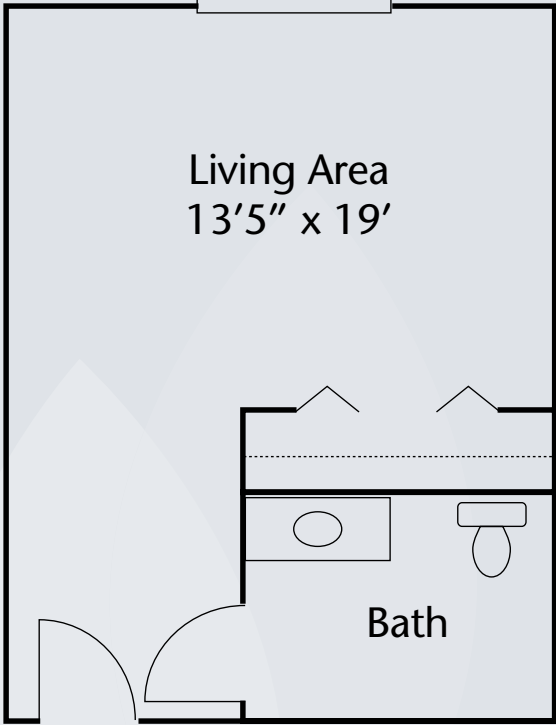

# Floor Plans

Private Studio with ADA Bathroom

Large Private/Shared

Dimensions are approximate. Floor plans may vary.

**Brookdale Creekside**  
2000 West Spring Creek Parkway, Plano, Texas 75023 | (972) 312-9993  
Facility No.0-30404

# Floor Plans