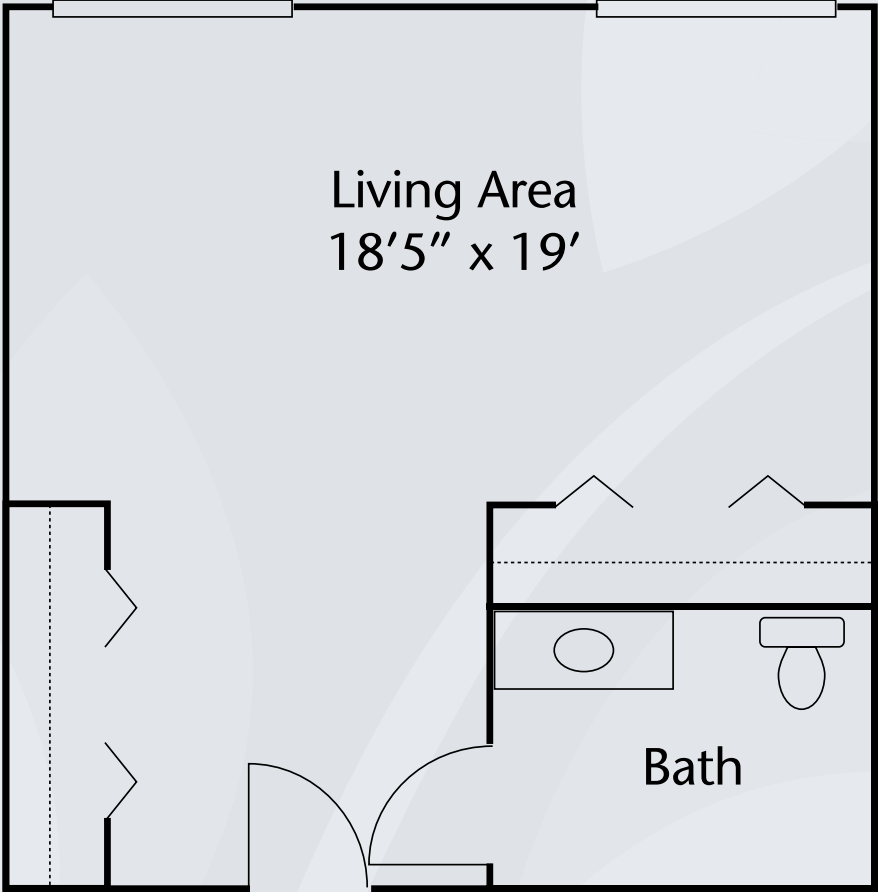

# Floor Plans

Private Studio with ADA Bathroom

Large Private/Shared

Dimensions are approximate. Floor plans may vary.

**Brookdale Creekside**  
2000 West Spring Creek Parkway, Plano, Texas 75023 | (972) 312-9993  
Facility No.0-30404

# Floor Plans

## Private Studio with ADA Bathroom

*Dimensions are approximate. Floor plans may vary.*

**Brookdale Creekside**  
2000 West Spring Creek Parkway, Plano, Texas 75023 | (972) 312-9993  
Facility No.0-30404