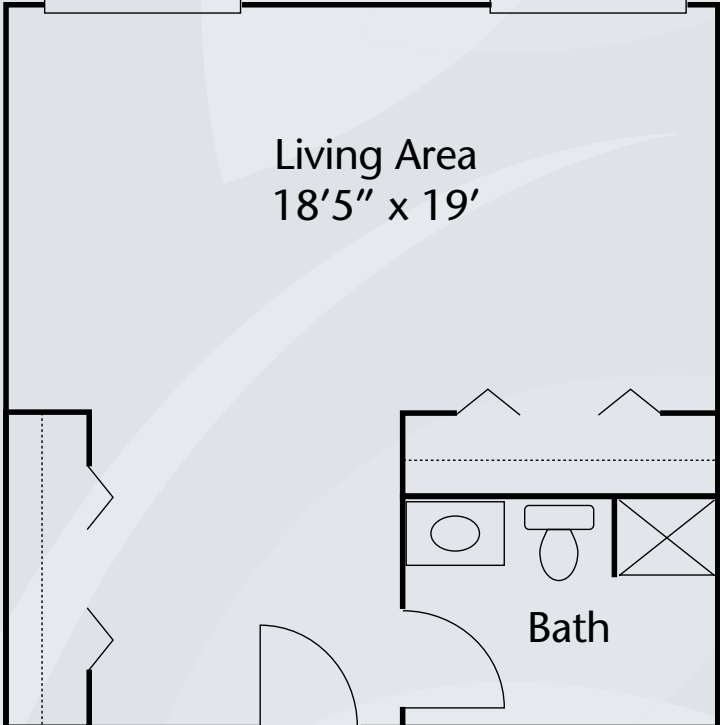

# Floor Plans

Private Studio with ADA Bathroom

Large Private/Shared

Dimensions are approximate. Floor plans may vary.

**Brookdale Creekside**  
2000 West Spring Creek Parkway, Plano, Texas 75023 | (972) 312-9993  
Facility No.0-30404

# Floor Plans

## Private Studio with ADA Bathroom

*Dimensions are approximate. Floor plans may vary.*

**Brookdale Creekside**  
2000 West Spring Creek Parkway, Plano, Texas 75023 | (972) 312-9993  
Facility No.0-30404