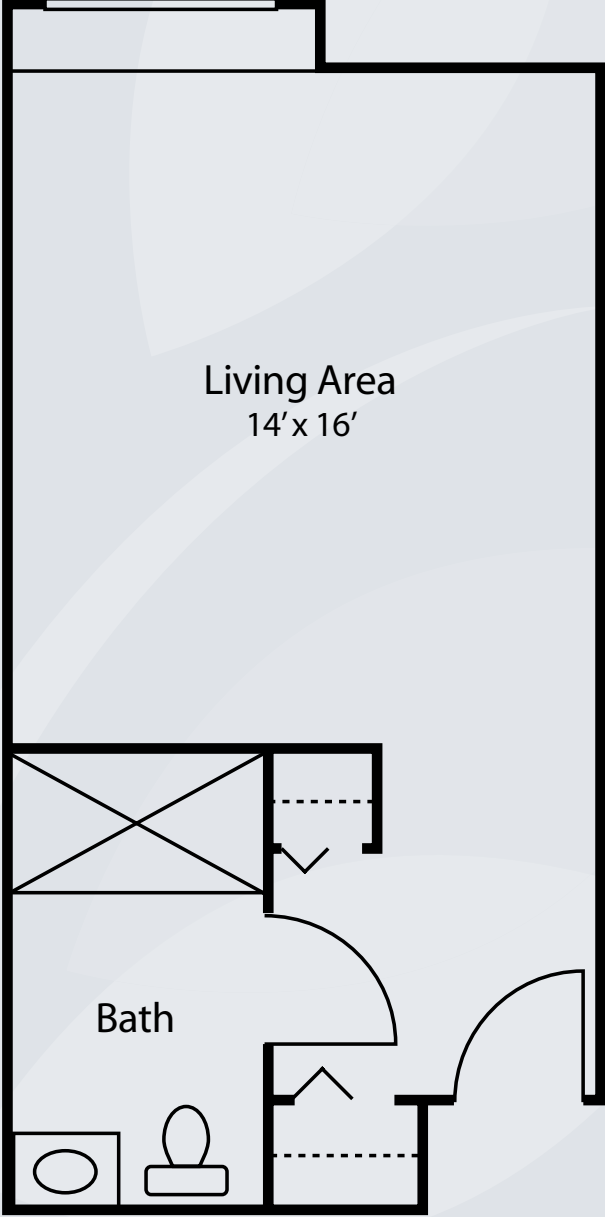

# Floor Plans

Studio A

Studio B

*Dimensions are approximate. Floor plans may vary.*

**Brookdale Harrisonburg**  
2101 Deyerle Avenue, Harrisonburg, VA 22801 | (540) 574-2982

[brookdale.com](http://brookdale.com)

# Floor Plans

Suite

*Dimensions are approximate. Floor plans may vary.*

**Brookdale Harrisonburg**  
2101 Deyerle Avenue, Harrisonburg, VA 22801 | (540) 574-2982

[brookdale.com](http://brookdale.com)