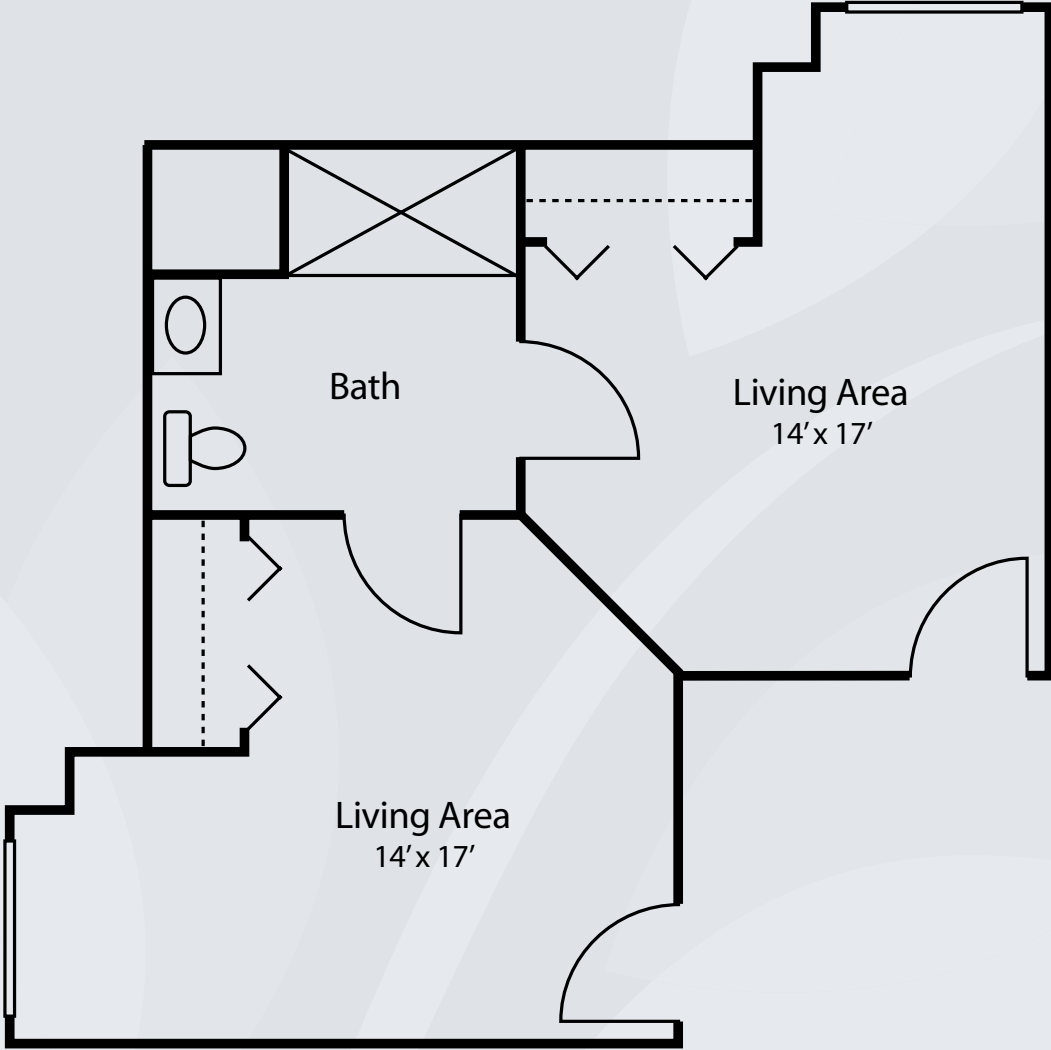

# Floor Plans

Studio A

Studio B

*Dimensions are approximate. Floor plans may vary.*

**Brookdale Harrisonburg**  
2101 Deyerle Avenue, Harrisonburg, VA 22801 | (540) 574-2982

[brookdale.com](http://brookdale.com)

# Floor Plans

Suite

*Dimensions are approximate. Floor plans may vary.*

**Brookdale Harrisonburg**  
2101 Deyerle Avenue, Harrisonburg, VA 22801 | (540) 574-2982

[brookdale.com](http://brookdale.com)