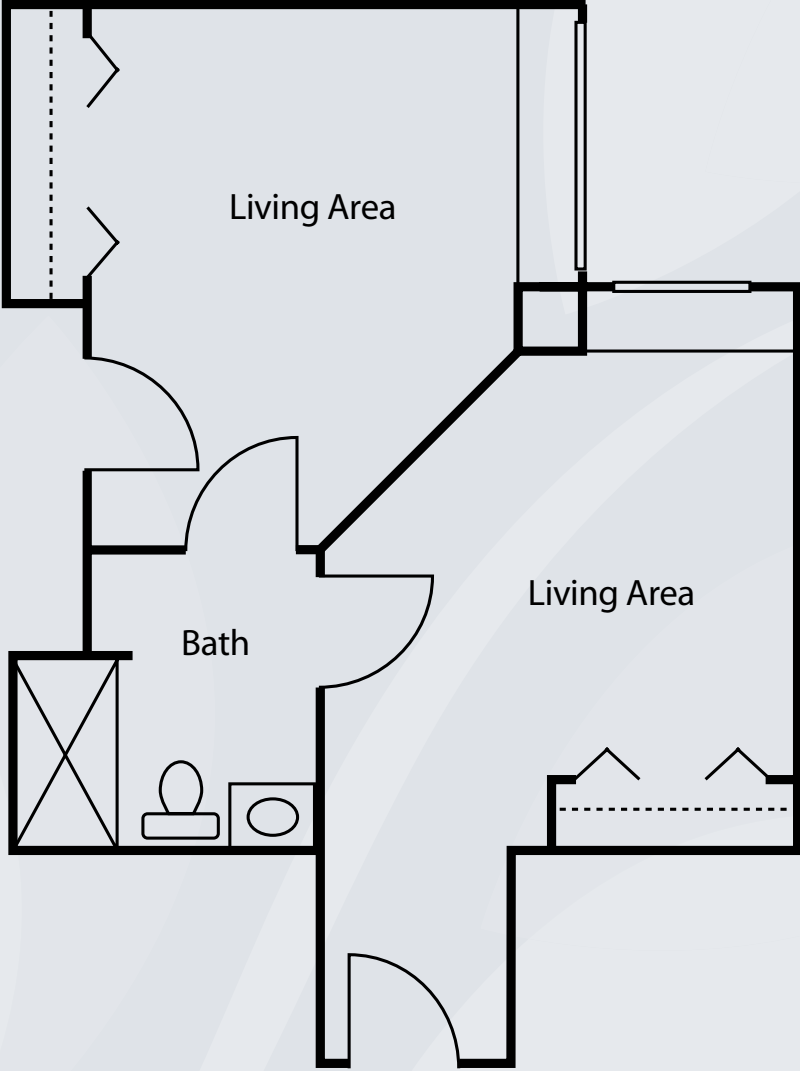

Floor Plans

Studio
284 sq. ft.

Studio Deluxe
314 sq. ft.

Dimensions are approximate. Floor plans may vary.

Brookdale Harrisburg
3560 North Progress Avenue, Harrisburg, PA 17110 | (717) 671-4700

brookdale.com

Floor Plans

Standard Suite
235 sq. ft.

Dimensions are approximate. Floor plans may vary.

Brookdale Harrisburg
3560 North Progress Avenue, Harrisburg, PA 17110 | (717) 671-4700

brookdale.com