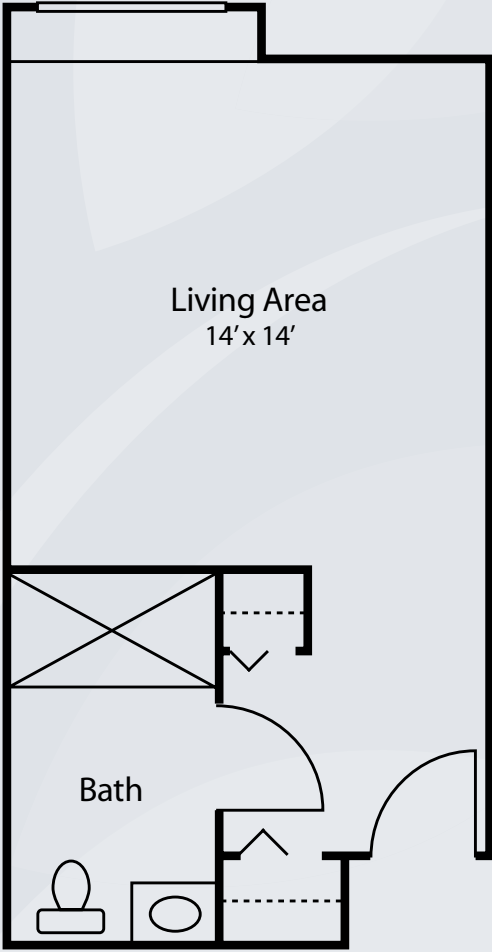

Floor Plans

Studio
284 sq. ft.

Studio Deluxe
314 sq. ft.

Dimensions are approximate. Floor plans may vary.

Brookdale Harrisburg
3560 North Progress Avenue, Harrisburg, PA 17110 | (717) 671-4700

brookdale.com

Floor Plans

Standard Suite
235 sq. ft.

Dimensions are approximate. Floor plans may vary.

Brookdale Harrisburg
3560 North Progress Avenue, Harrisburg, PA 17110 | (717) 671-4700

brookdale.com