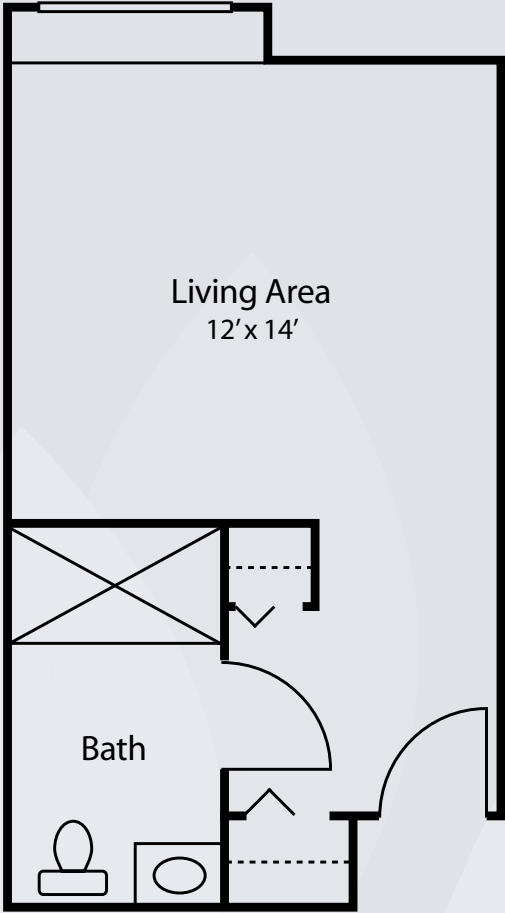

Floor Plans

Studio
284 sq. ft.

Studio Deluxe
314 sq. ft.

Dimensions are approximate. Floor plans may vary.

Brookdale Harrisburg
3560 North Progress Avenue, Harrisburg, PA 17110 | (717) 671-4700

brookdale.com

Floor Plans

Standard Suite
235 sq. ft.

Dimensions are approximate. Floor plans may vary.

Brookdale Harrisburg
3560 North Progress Avenue, Harrisburg, PA 17110 | (717) 671-4700

brookdale.com