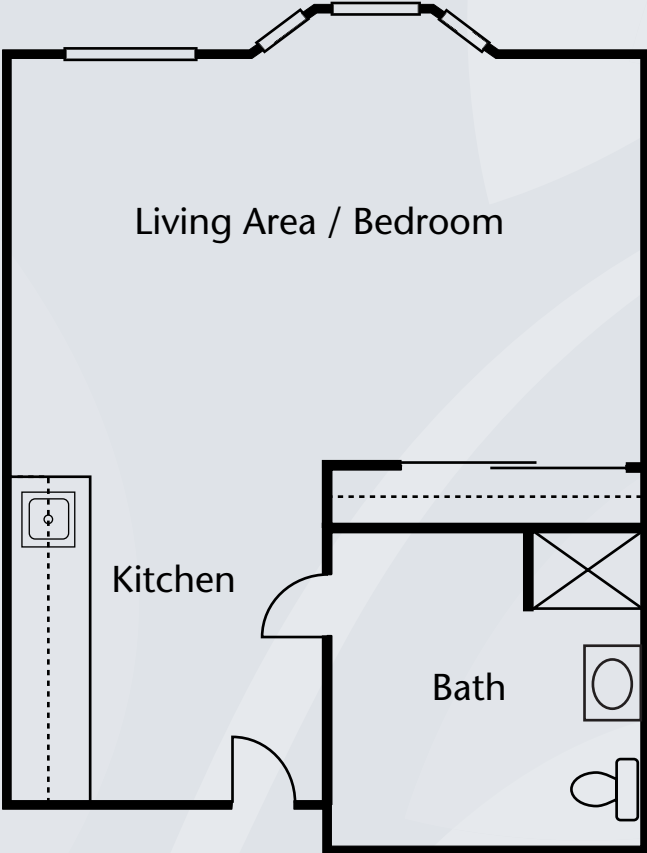

Floor Plans

Unit A - Studio
345 sq. ft.

Brookdale Beckett Meadows
7709 Beckett Road, Austin, TX 78749 | (512) 891-9544
TX AL & ALZ Facility ID # 0-10282

brookdale.com

Floor Plans

Unit B - Studio
385 sq. ft.

Brookdale Beckett Meadows
7709 Beckett Road, Austin, TX 78749 | (512) 891-9544
TX AL & ALZ Facility ID # 0-10282

brookdale.com

Floor Plans

Unit C - One Bedroom
476 sq. ft.

Brookdale Beckett Meadows
7709 Beckett Road, Austin, TX 78749 | (512) 891-9544
TX AL & ALZ Facility ID # 0-10282

brookdale.com

Floor Plans

Unit D - One Bedroom
565 sq. ft.

Brookdale Beckett Meadows
7709 Beckett Road, Austin, TX 78749 | (512) 891-9544
TX AL & ALZ Facility ID # 0-10282

brookdale.com

Floor Plans

Unit K - One Bedroom
835 sq. ft.