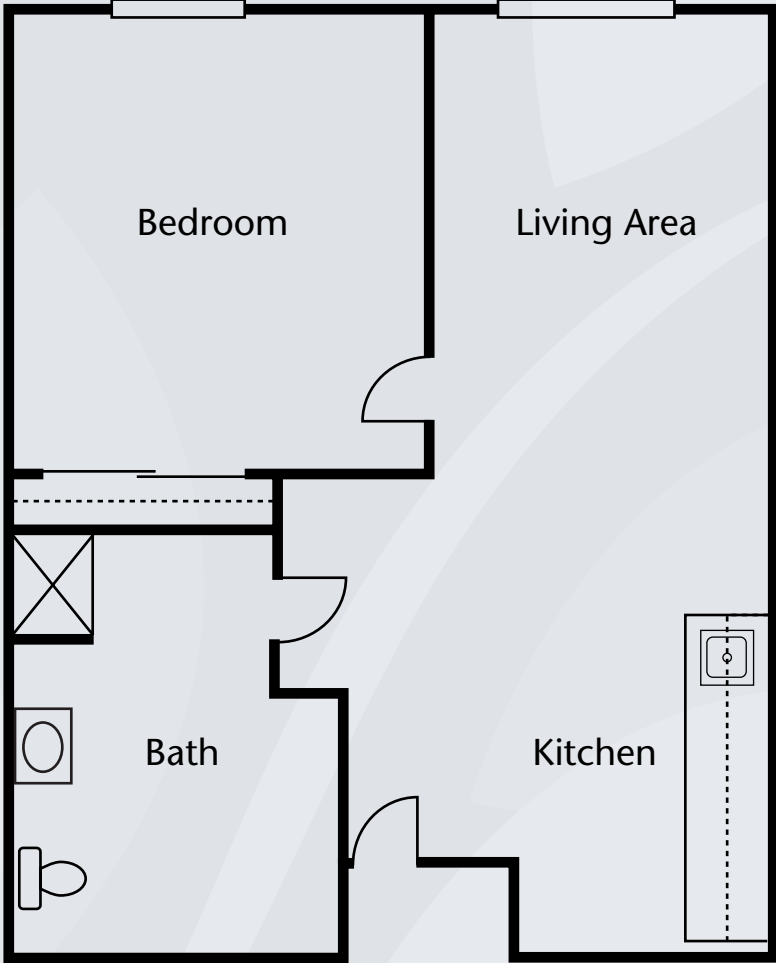

Floor Plans

Unit A - Studio
345 sq. ft.

Brookdale Beckett Meadows
7709 Beckett Road, Austin, TX 78749 | (512) 891-9544
TX AL & ALZ Facility ID # 0-10282

brookdale.com

Floor Plans

Unit B - Studio
385 sq. ft.

Brookdale Beckett Meadows
7709 Beckett Road, Austin, TX 78749 | (512) 891-9544
TX AL & ALZ Facility ID # 0-10282

brookdale.com

Floor Plans

Unit C - One Bedroom
476 sq. ft.

Brookdale Beckett Meadows
7709 Beckett Road, Austin, TX 78749 | (512) 891-9544
TX AL & ALZ Facility ID # 0-10282

brookdale.com

Floor Plans

Unit D - One Bedroom
565 sq. ft.

Brookdale Beckett Meadows
7709 Beckett Road, Austin, TX 78749 | (512) 891-9544
TX AL & ALZ Facility ID # 0-10282

brookdale.com

Floor Plans

Unit K - One Bedroom
835 sq. ft.