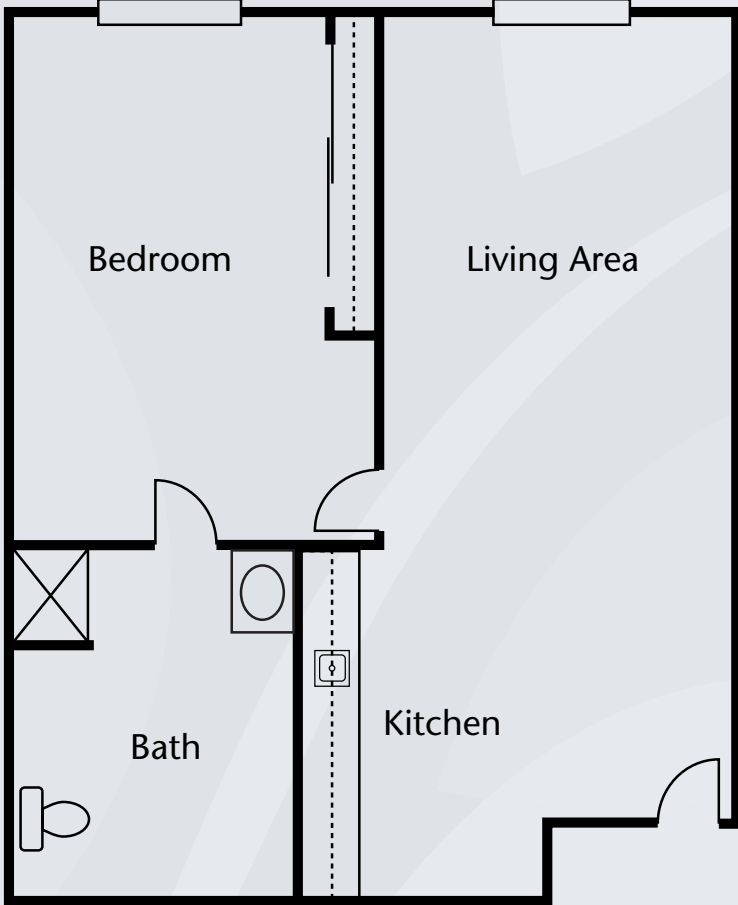

Floor Plans

Unit A - Studio
345 sq. ft.

Brookdale Beckett Meadows
7709 Beckett Road, Austin, TX 78749 | (512) 891-9544
TX AL & ALZ Facility ID # 0-10282

brookdale.com

Floor Plans

Unit B - Studio
385 sq. ft.

Brookdale Beckett Meadows
7709 Beckett Road, Austin, TX 78749 | (512) 891-9544
TX AL & ALZ Facility ID # 0-10282

brookdale.com

Floor Plans

Unit C - One Bedroom
476 sq. ft.

Brookdale Beckett Meadows
7709 Beckett Road, Austin, TX 78749 | (512) 891-9544
TX AL & ALZ Facility ID # 0-10282

brookdale.com

Floor Plans

Unit D - One Bedroom
565 sq. ft.

Brookdale Beckett Meadows
7709 Beckett Road, Austin, TX 78749 | (512) 891-9544
TX AL & ALZ Facility ID # 0-10282

brookdale.com

Floor Plans

Unit K - One Bedroom
835 sq. ft.