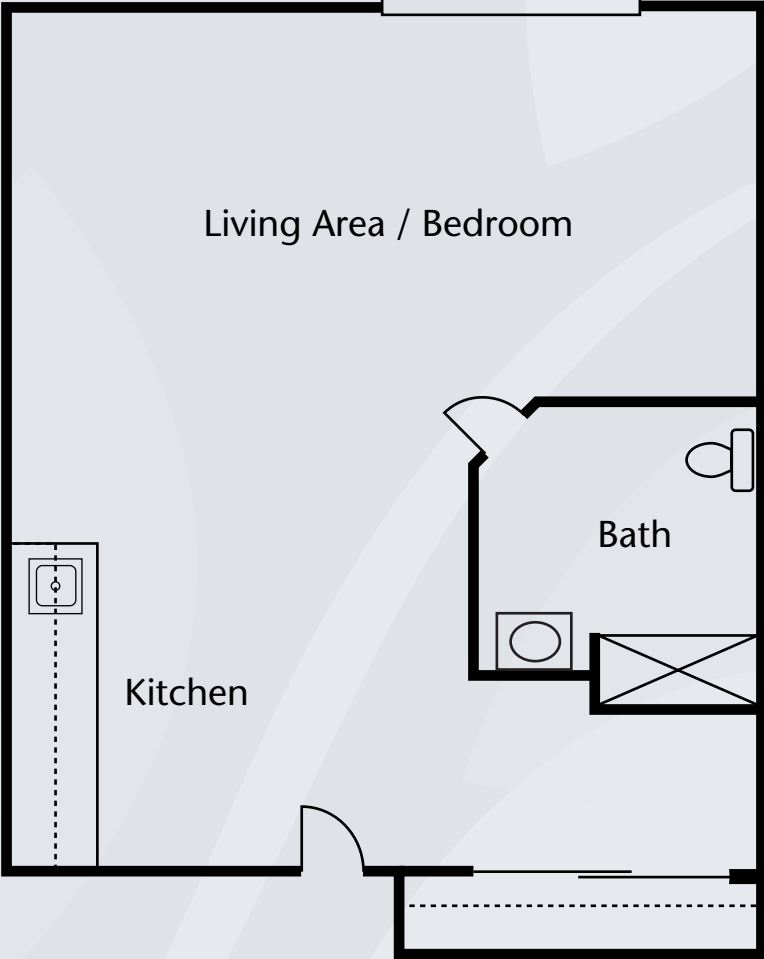

Floor Plans

Unit A - Studio
345 sq. ft.

Brookdale Beckett Meadows
7709 Beckett Road, Austin, TX 78749 | (512) 891-9544
TX AL & ALZ Facility ID # 0-10282

brookdale.com

Floor Plans

Unit B - Studio
385 sq. ft.

Brookdale Beckett Meadows
7709 Beckett Road, Austin, TX 78749 | (512) 891-9544
TX AL & ALZ Facility ID # 0-10282

brookdale.com

Floor Plans

Unit C - One Bedroom
476 sq. ft.

Brookdale Beckett Meadows
7709 Beckett Road, Austin, TX 78749 | (512) 891-9544
TX AL & ALZ Facility ID # 0-10282

brookdale.com

Floor Plans

Unit D - One Bedroom
565 sq. ft.

Brookdale Beckett Meadows
7709 Beckett Road, Austin, TX 78749 | (512) 891-9544
TX AL & ALZ Facility ID # 0-10282

brookdale.com

Floor Plans

Unit K - One Bedroom
835 sq. ft.