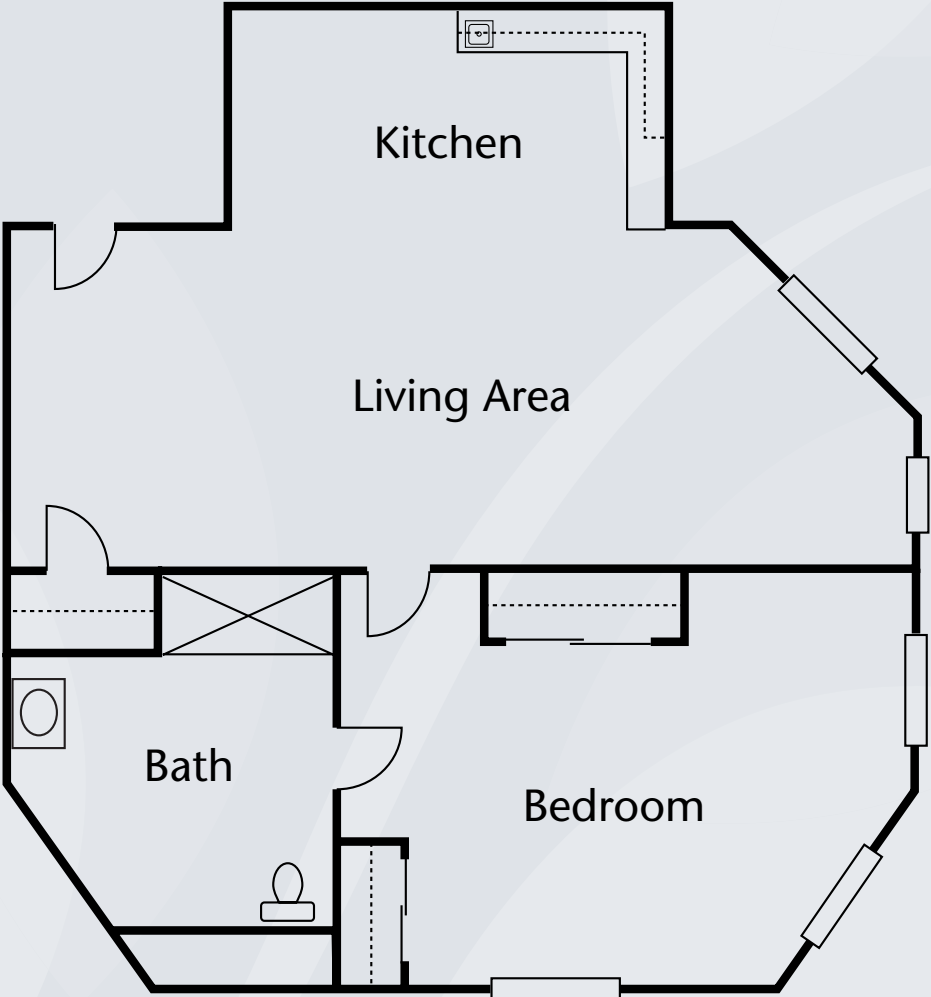

Brookdale Beckett Meadows
7709 Beckett Road, Austin, TX 78749 | (512) 891-9544
TX AL & ALZ Facility ID # 0-10282

brookdale.com

Floor Plans

Unit C - One Bedroom
476 sq. ft.

Brookdale Beckett Meadows
7709 Beckett Road, Austin, TX 78749 | (512) 891-9544
TX AL & ALZ Facility ID # 0-10282

brookdale.com

Floor Plans

Unit D - One Bedroom
565 sq. ft.

Brookdale Beckett Meadows
7709 Beckett Road, Austin, TX 78749 | (512) 891-9544
TX AL & ALZ Facility ID # 0-10282

brookdale.com

Floor Plans

Unit K - One Bedroom
835 sq. ft.