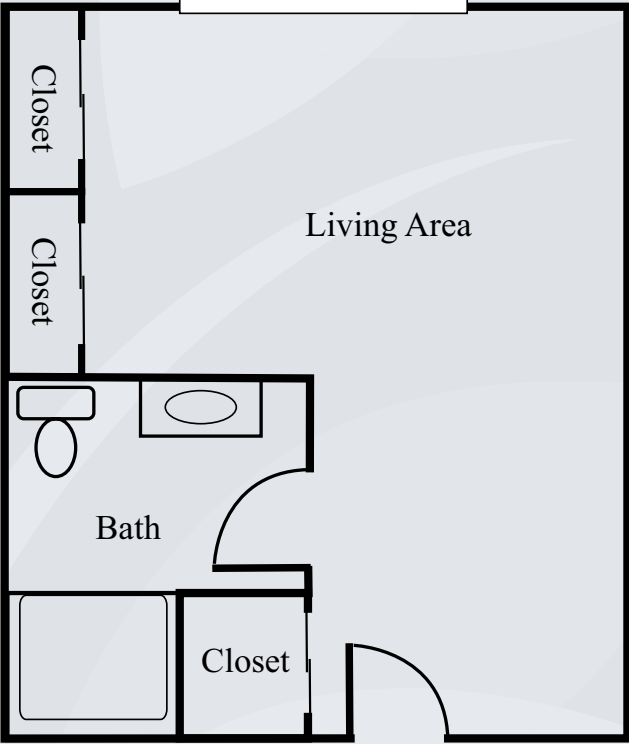

Floor Plans

Studio
235 sq. ft.

Alcove
337 sq. ft.

Dimensions are approximate. Floor plans may vary.

Brookdale Sugar Land
151 Commerce Green Boulevard, Sugar Land, TX 77478 | (281) 491-6257
TX AL Facility ID # 000-977

brookdale.com

Floor Plans

Suite
389 sq. ft.

Dimensions are approximate. Floor plans may vary.

Brookdale Sugar Land

151 Commerce Green Boulevard, Sugar Land, TX 77478 | (281) 491-6257

TX AL Facility ID # 000-977