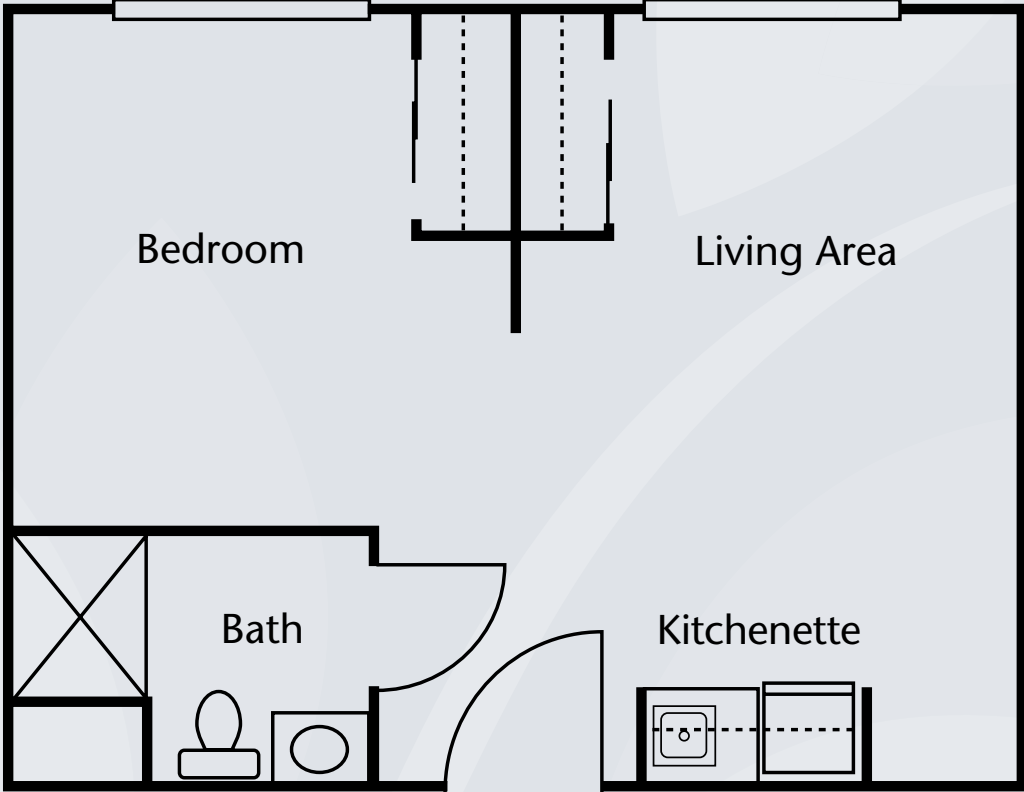

# Floor Plans

Alcove  
240 sq. ft.

Studio  
360 sq. ft.

*Dimensions are approximate. Floor plans may vary.*

**Brookdale Las Vegas**  
3025 East Russell Road, Las Vegas, NV 89120 | (702) 451-7896

[brookdale.com](http://brookdale.com)

# Floor Plans

Suite  
360 sq. ft.

*Dimensions are approximate. Floor plans may vary.*

**Brookdale Las Vegas**  
3025 East Russell Road, Las Vegas, NV 89120 | (702) 451-7896

[brookdale.com](http://brookdale.com)