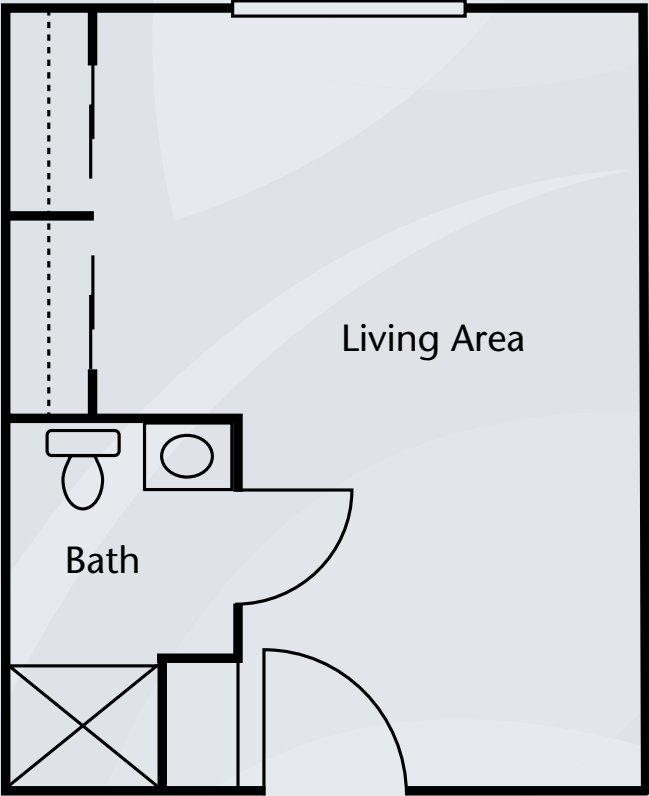

# Floor Plans

Alcove  
240 sq. ft.

Studio  
360 sq. ft.

*Dimensions are approximate. Floor plans may vary.*

**Brookdale Las Vegas**  
3025 East Russell Road, Las Vegas, NV 89120 | (702) 451-7896

[brookdale.com](http://brookdale.com)

# Floor Plans

Suite  
360 sq. ft.

*Dimensions are approximate. Floor plans may vary.*

**Brookdale Las Vegas**  
3025 East Russell Road, Las Vegas, NV 89120 | (702) 451-7896

[brookdale.com](http://brookdale.com)