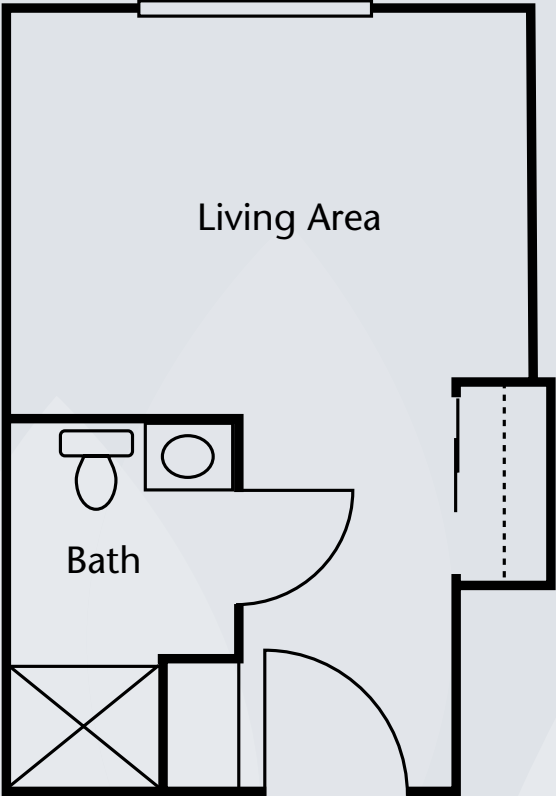

# Floor Plans

Alcove  
240 sq. ft.

Studio  
360 sq. ft.

*Dimensions are approximate. Floor plans may vary.*

**Brookdale Las Vegas**  
3025 East Russell Road, Las Vegas, NV 89120 | (702) 451-7896

[brookdale.com](http://brookdale.com)

# Floor Plans

Suite  
360 sq. ft.

*Dimensions are approximate. Floor plans may vary.*

**Brookdale Las Vegas**  
3025 East Russell Road, Las Vegas, NV 89120 | (702) 451-7896

[brookdale.com](http://brookdale.com)