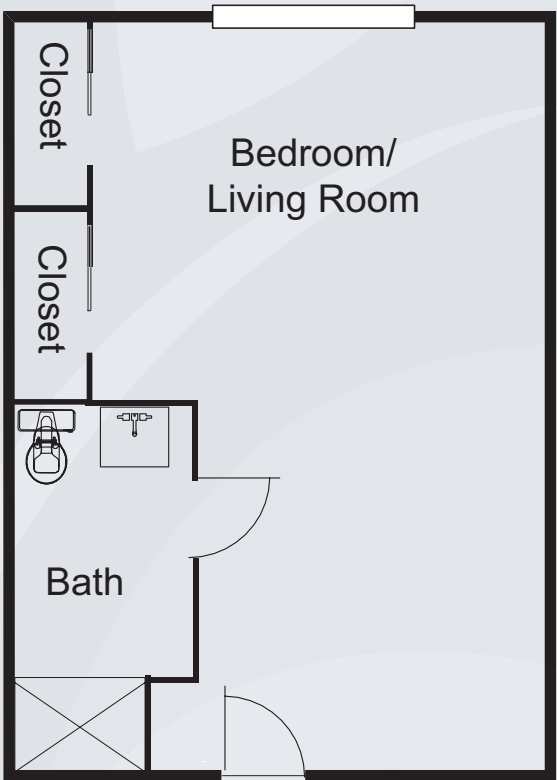

Floor Plans

Studio

Companion Studio

Dimensions are approximate. Floor plans may vary.

Brookdale Orange Park
1248 Kingsley Avenue, Orange Park, FL 32073 | (904) 264-0207
Assisted Living Facility # AL9423

brookdale.com

Floor Plans

Alcove

One Bedroom

Dimensions are approximate. Floor plans may vary.

Brookdale Orange Park
1248 Kingsley Avenue, Orange Park, FL 32073 | (904) 264-0207
Assisted Living Facility # AL9423

brookdale.com