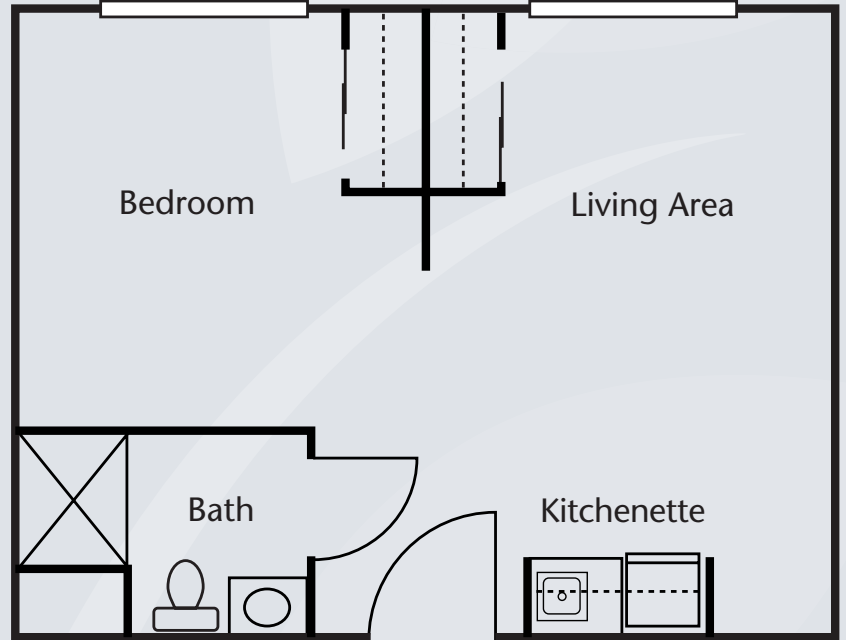

Floor Plans

Studio

Companion Studio

Dimensions are approximate. Floor plans may vary.

Brookdale Orange Park
1248 Kingsley Avenue, Orange Park, FL 32073 | (904) 264-0207
Assisted Living Facility # AL9423

brookdale.com

Floor Plans

Alcove

One Bedroom

Dimensions are approximate. Floor plans may vary.

Brookdale Orange Park
1248 Kingsley Avenue, Orange Park, FL 32073 | (904) 264-0207
Assisted Living Facility # AL9423

brookdale.com