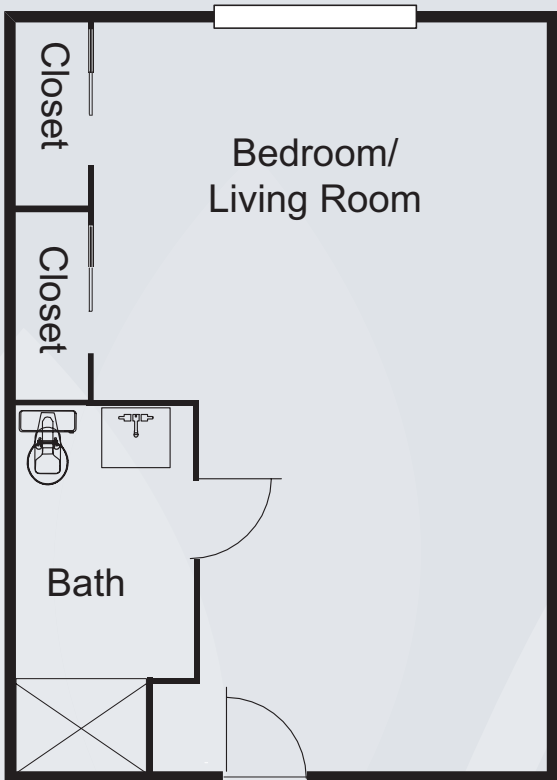

Floor Plans

Studio

Companion Studio

Dimensions are approximate. Floor plans may vary.

Brookdale Orange Park
1248 Kingsley Avenue, Orange Park, FL 32073 | (904) 264-0207
Assisted Living Facility # AL9423

brookdale.com

Floor Plans

Alcove

One Bedroom

Dimensions are approximate. Floor plans may vary.

Brookdale Orange Park
1248 Kingsley Avenue, Orange Park, FL 32073 | (904) 264-0207
Assisted Living Facility # AL9423

brookdale.com