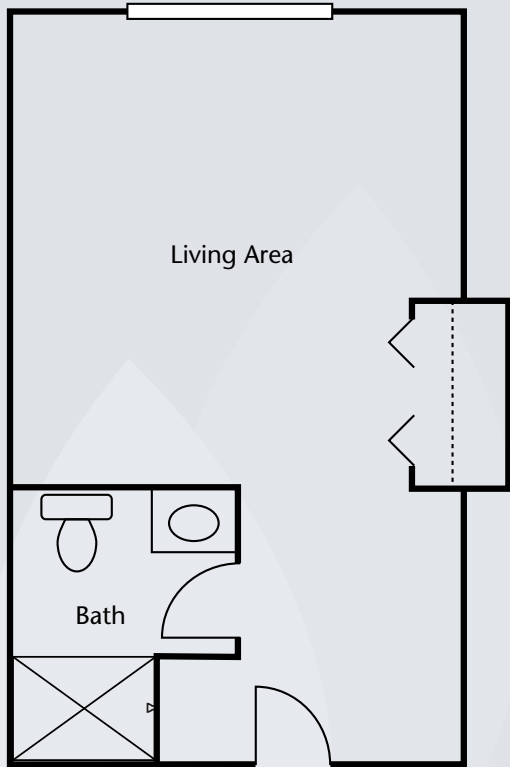

Floor Plans

Studio

Companion Studio

Dimensions are approximate. Floor plans may vary.

Brookdale Orange Park
1248 Kingsley Avenue, Orange Park, FL 32073 | (904) 264-0207
Assisted Living Facility # AL9423

brookdale.com

Floor Plans

Alcove

One Bedroom

Dimensions are approximate. Floor plans may vary.

Brookdale Orange Park
1248 Kingsley Avenue, Orange Park, FL 32073 | (904) 264-0207
Assisted Living Facility # AL9423

brookdale.com