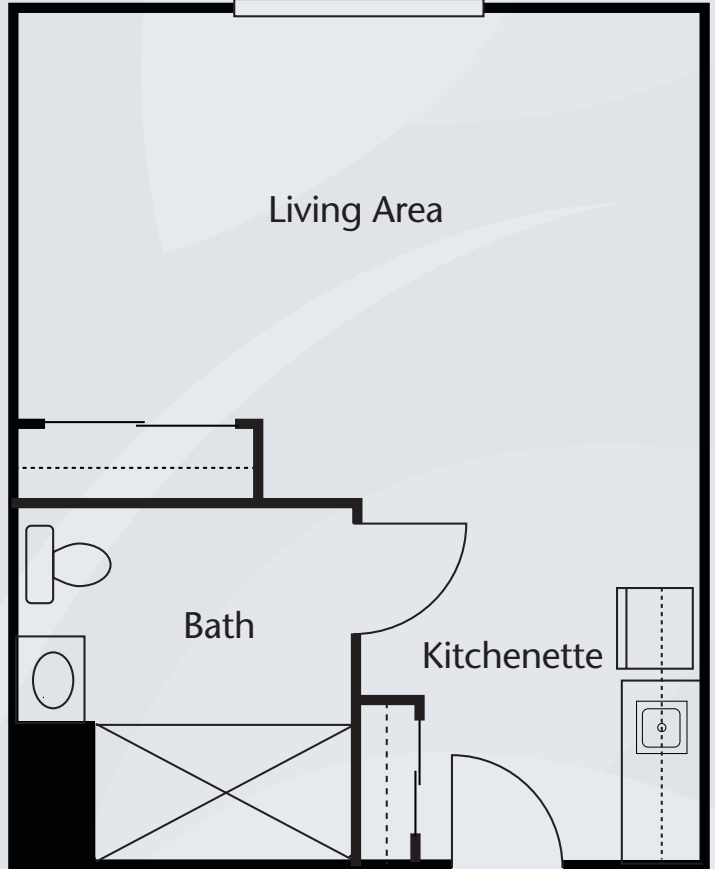

Floor Plans

Studio
330 sq. ft.

Alcove
363 sq. ft.

Dimensions are approximate. Floor plans may vary.

Brookdale Cape May

591 Route 9 South, Cape May Court House, NJ 08210 | (609) 463-6344

brookdale.com

Floor Plans

One Bedroom
508 sq. ft.

Dimensions are approximate. Floor plans may vary.

Brookdale Cape May
591 Route 9 South, Cape May Court House, NJ 08210 | (609) 463-6344

brookdale.com

Floor Plans

Two Bedroom

Dimensions are approximate. Floor plans may vary.