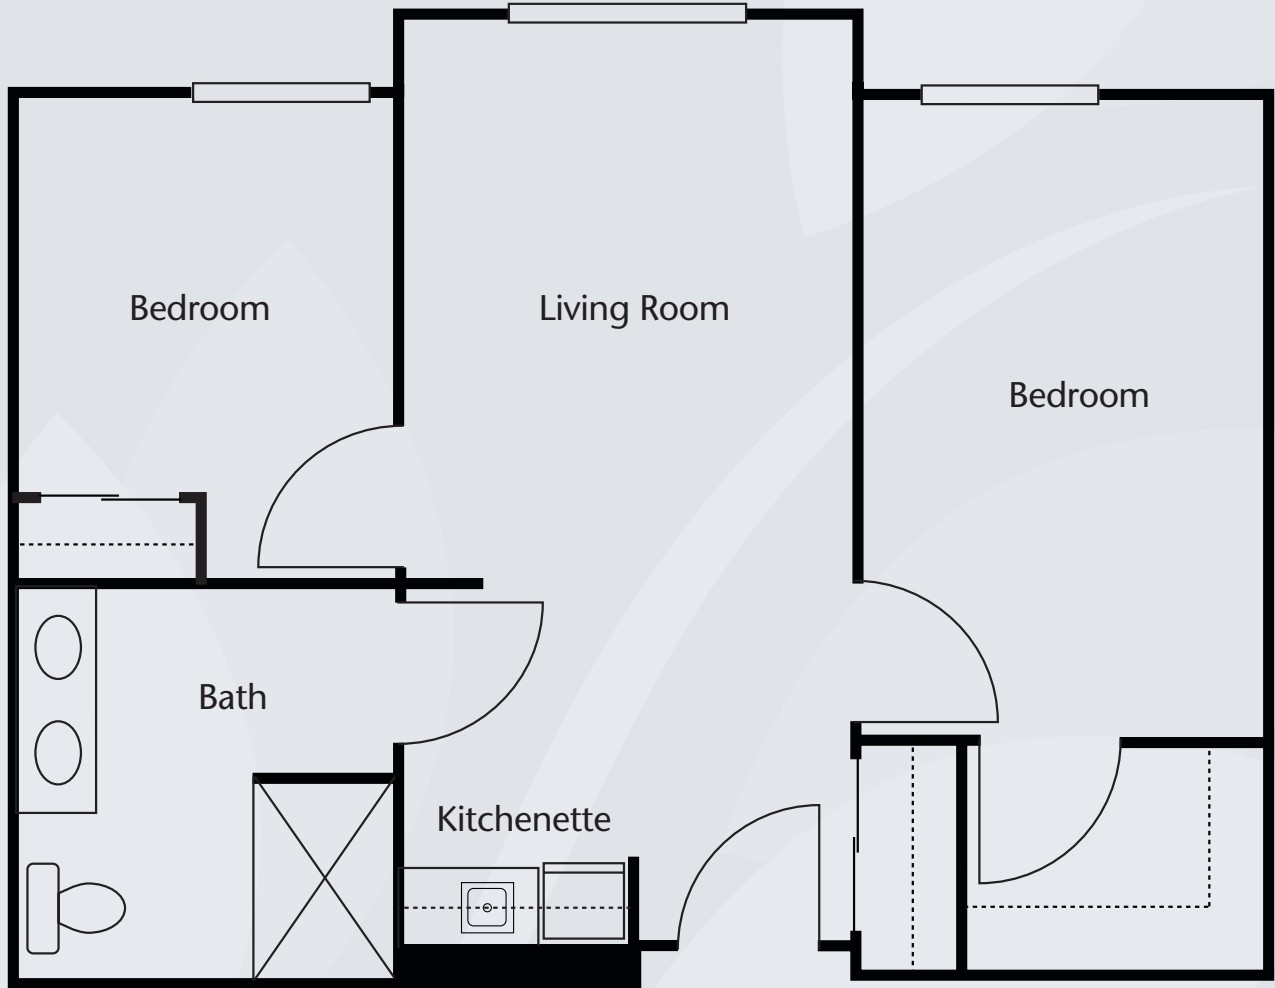

Floor Plans

Studio
330 sq. ft.

Alcove
363 sq. ft.

Dimensions are approximate. Floor plans may vary.

Brookdale Cape May

591 Route 9 South, Cape May Court House, NJ 08210 | (609) 463-6344

brookdale.com

Floor Plans

One Bedroom
508 sq. ft.

Dimensions are approximate. Floor plans may vary.

Brookdale Cape May
591 Route 9 South, Cape May Court House, NJ 08210 | (609) 463-6344

brookdale.com

Floor Plans

Two Bedroom

Dimensions are approximate. Floor plans may vary.