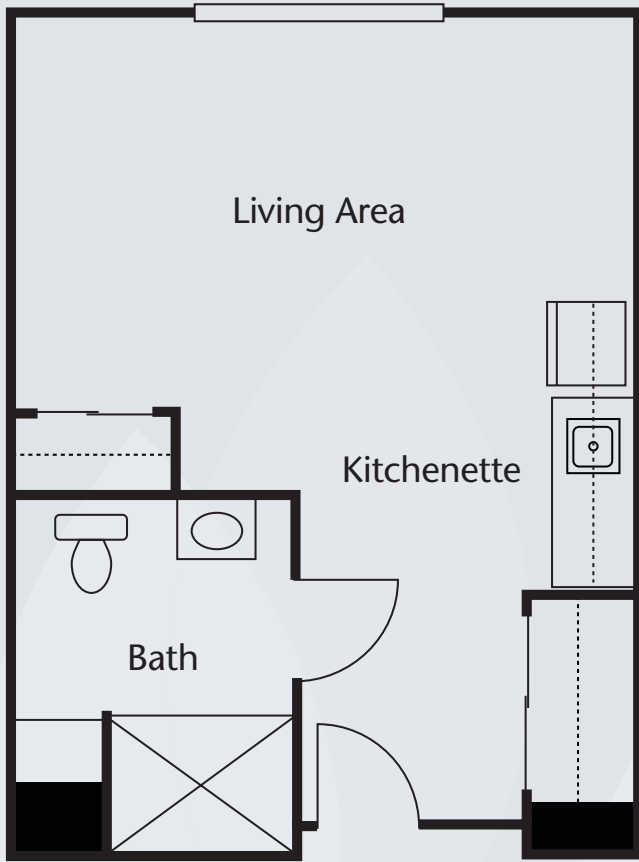

Floor Plans

Studio
330 sq. ft.

Alcove
363 sq. ft.

Dimensions are approximate. Floor plans may vary.

Brookdale Cape May

591 Route 9 South, Cape May Court House, NJ 08210 | (609) 463-6344

brookdale.com

Floor Plans

One Bedroom
508 sq. ft.

Dimensions are approximate. Floor plans may vary.

Brookdale Cape May
591 Route 9 South, Cape May Court House, NJ 08210 | (609) 463-6344

brookdale.com

Floor Plans

Two Bedroom

Dimensions are approximate. Floor plans may vary.