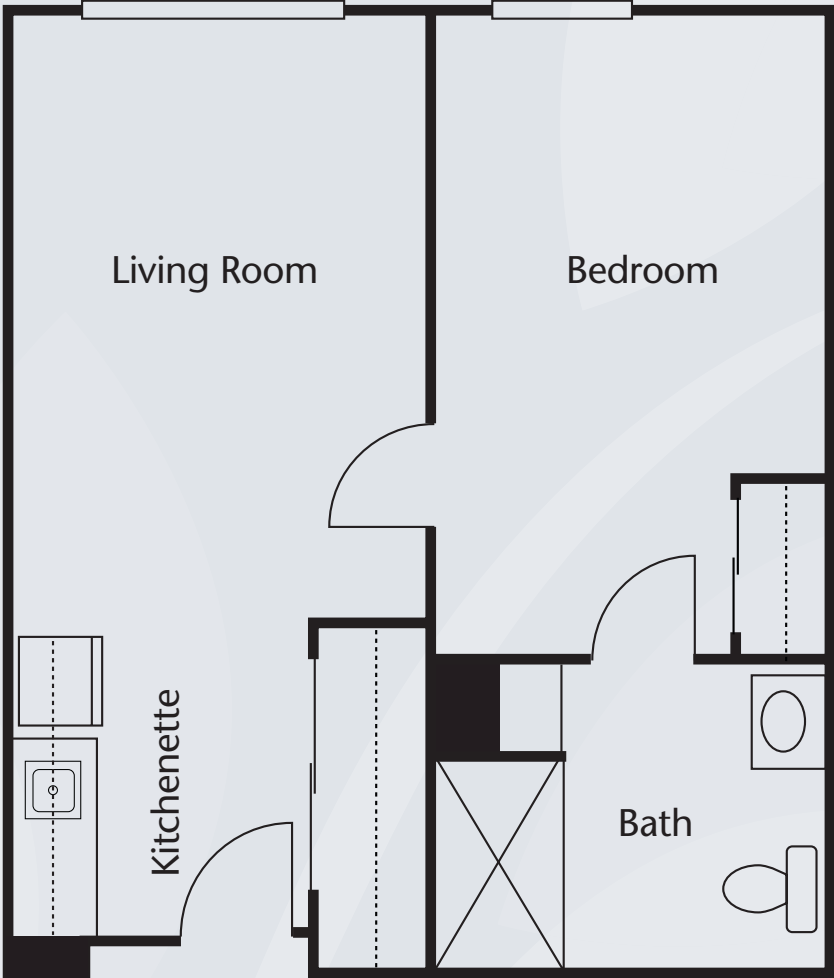

Floor Plans

Studio
330 sq. ft.

Alcove
363 sq. ft.

Dimensions are approximate. Floor plans may vary.

Brookdale Cape May

591 Route 9 South, Cape May Court House, NJ 08210 | (609) 463-6344

brookdale.com

Floor Plans

One Bedroom
508 sq. ft.

Dimensions are approximate. Floor plans may vary.

Brookdale Cape May
591 Route 9 South, Cape May Court House, NJ 08210 | (609) 463-6344

brookdale.com

Floor Plans

Two Bedroom

Dimensions are approximate. Floor plans may vary.