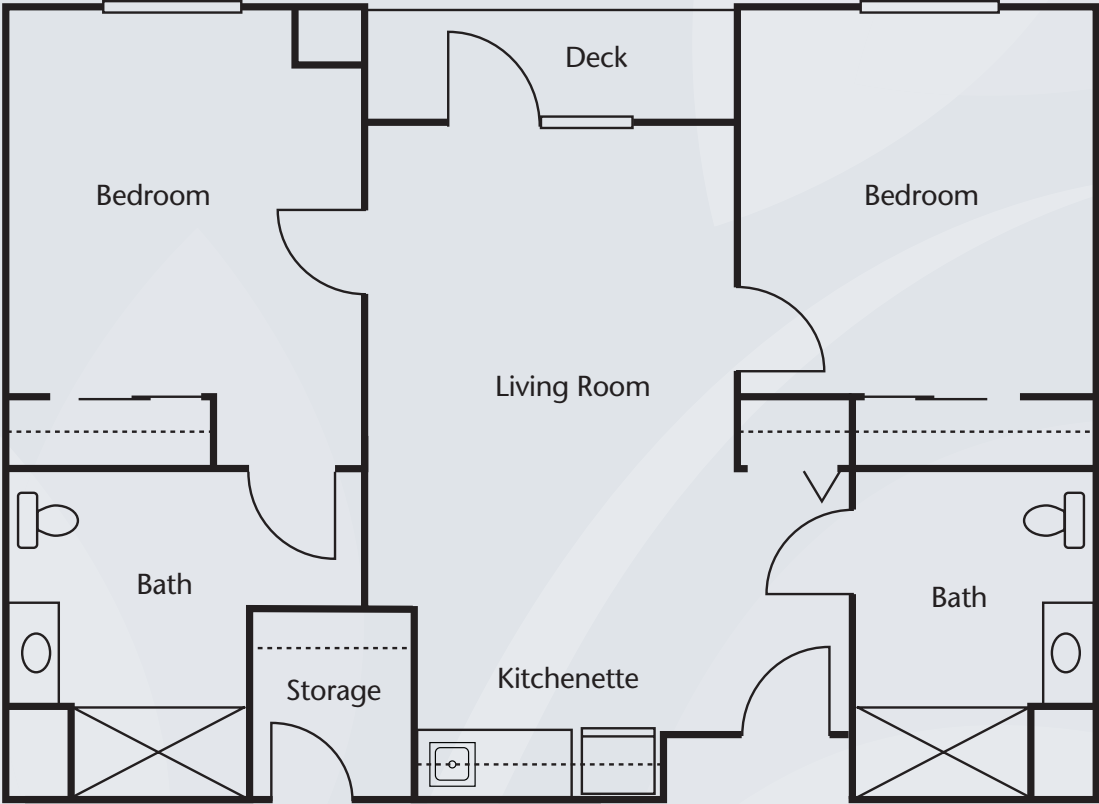

Floor Plans

Studio
350 sq. ft.

One Bedroom
510 sq. ft.

Dimensions are approximate. Floor plans may vary.

Brookdale Eddy Pond
667-669 Washington Street, Auburn, MA 01501 | (508) 832-2200

brookdale.com

Floor Plans

Two Bedroom
800 sq. ft.

Dimensions are approximate. Floor plans may vary.

Brookdale Eddy Pond
667-669 Washington Street, Auburn, MA 01501 | (508) 832-2200

brookdale.com