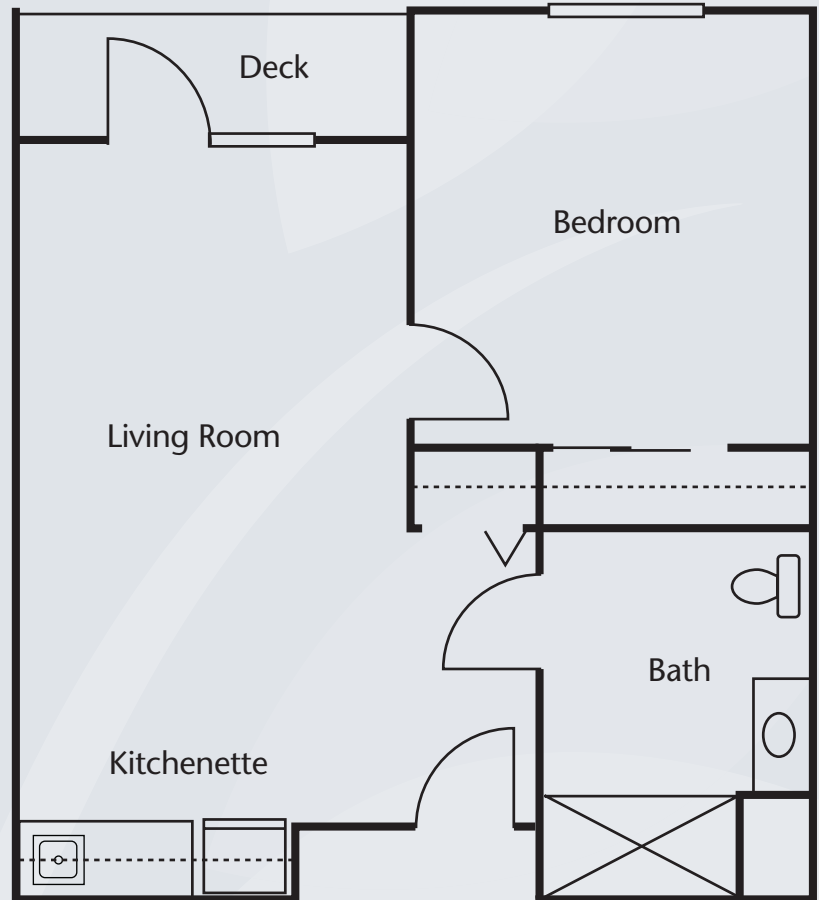

Floor Plans

Studio
350 sq. ft.

One Bedroom
510 sq. ft.

Dimensions are approximate. Floor plans may vary.

Brookdale Eddy Pond
667-669 Washington Street, Auburn, MA 01501 | (508) 832-2200

brookdale.com

Floor Plans

Two Bedroom
800 sq. ft.

Dimensions are approximate. Floor plans may vary.

Brookdale Eddy Pond
667-669 Washington Street, Auburn, MA 01501 | (508) 832-2200

brookdale.com