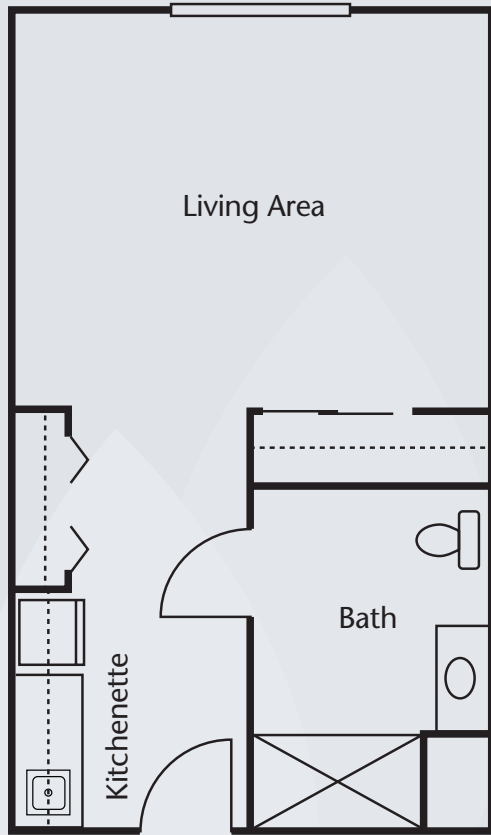

Floor Plans

Studio
350 sq. ft.

One Bedroom
510 sq. ft.

Dimensions are approximate. Floor plans may vary.

Brookdale Eddy Pond
667-669 Washington Street, Auburn, MA 01501 | (508) 832-2200

brookdale.com

Floor Plans

Two Bedroom
800 sq. ft.

Dimensions are approximate. Floor plans may vary.

Brookdale Eddy Pond
667-669 Washington Street, Auburn, MA 01501 | (508) 832-2200

brookdale.com