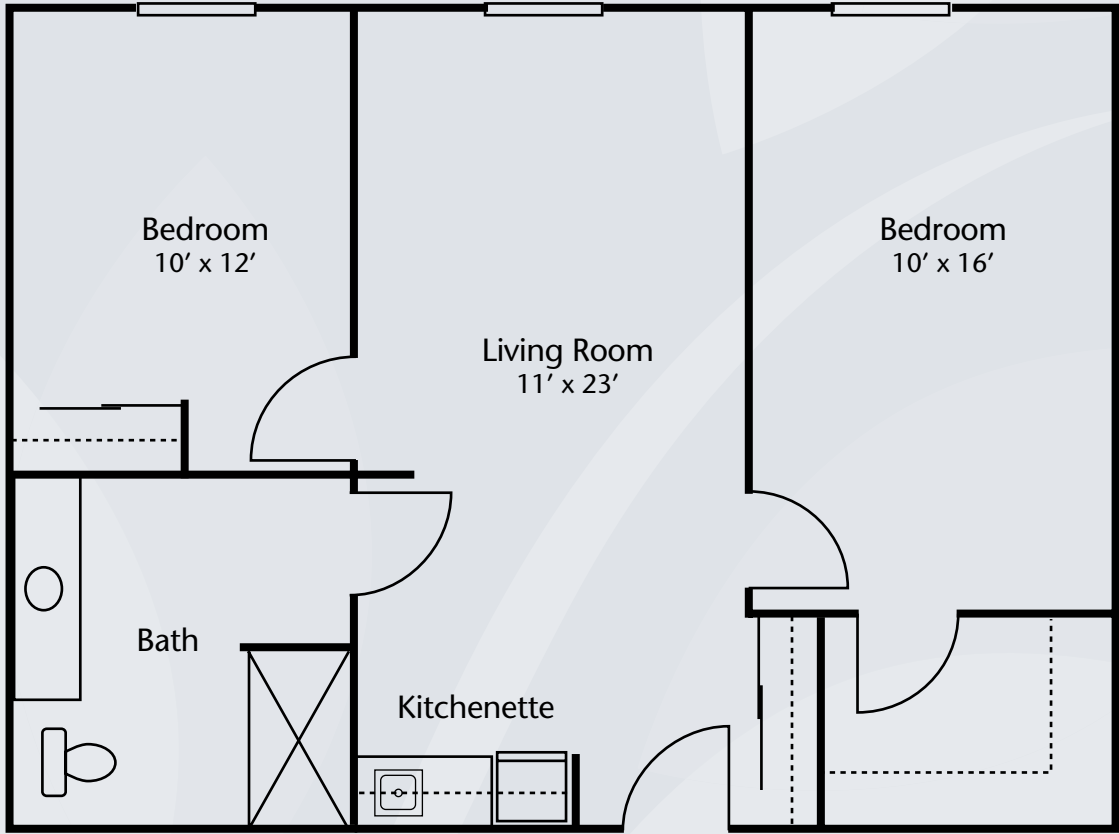

Floor Plans

Studio
334 sq. ft.

Alcove
390 sq. ft.

Dimensions are approximate. Floor plans may vary.

Brookdale Hattiesburg I
103 Fox Chase Drive | Hattiesburg, MS 39402 | (601) 271-2177

brookdale.com

Floor Plans

One Bedroom
483 sq. ft.

Dimensions are approximate. Floor plans may vary.

Brookdale Hattiesburg I
103 Fox Chase Drive | Hattiesburg, MS 39402 | (601) 271-2177

brookdale.com

Floor Plans

Two Bedroom
750 sq. ft.