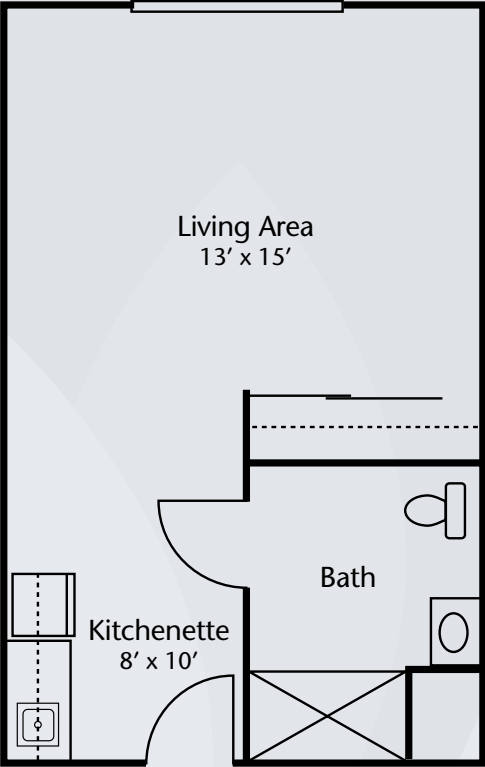

Floor Plans

Studio
334 sq. ft.

Alcove
390 sq. ft.

Dimensions are approximate. Floor plans may vary.

Brookdale Hattiesburg I
103 Fox Chase Drive | Hattiesburg, MS 39402 | (601) 271-2177

brookdale.com

Floor Plans

One Bedroom
483 sq. ft.

Dimensions are approximate. Floor plans may vary.

Brookdale Hattiesburg I
103 Fox Chase Drive | Hattiesburg, MS 39402 | (601) 271-2177

brookdale.com

Floor Plans

Two Bedroom
750 sq. ft.