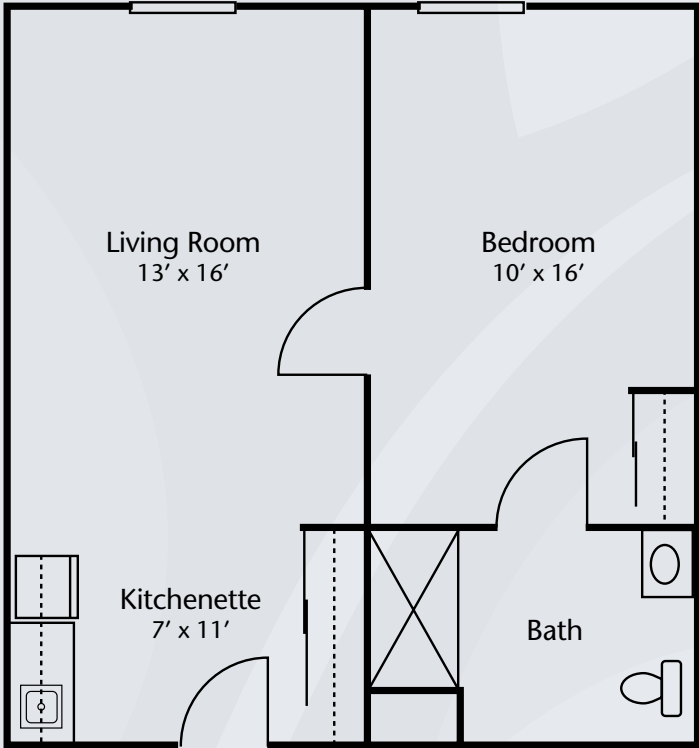

Floor Plans

Studio
334 sq. ft.

Alcove
390 sq. ft.

Dimensions are approximate. Floor plans may vary.

Brookdale Hattiesburg I
103 Fox Chase Drive | Hattiesburg, MS 39402 | (601) 271-2177

brookdale.com

Floor Plans

One Bedroom
483 sq. ft.

Dimensions are approximate. Floor plans may vary.

Brookdale Hattiesburg I
103 Fox Chase Drive | Hattiesburg, MS 39402 | (601) 271-2177

brookdale.com

Floor Plans

Two Bedroom
750 sq. ft.