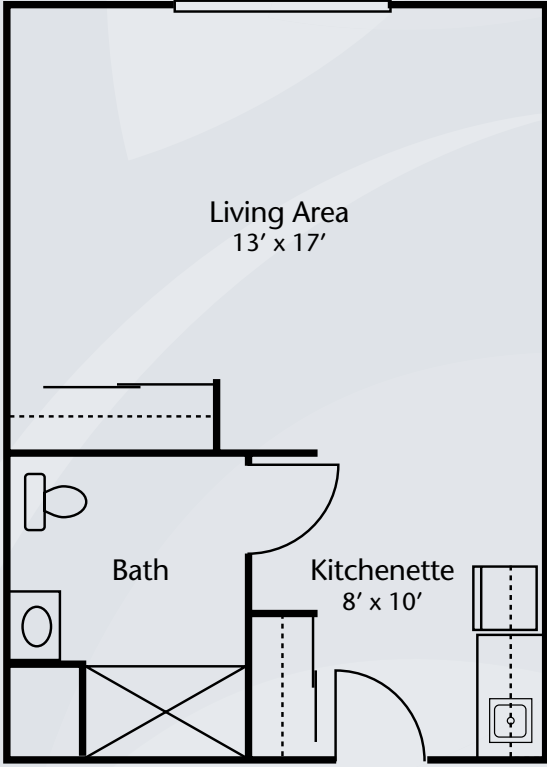

Floor Plans

Studio
334 sq. ft.

Alcove
390 sq. ft.

Dimensions are approximate. Floor plans may vary.

Brookdale Hattiesburg I
103 Fox Chase Drive | Hattiesburg, MS 39402 | (601) 271-2177

brookdale.com

Floor Plans

One Bedroom
483 sq. ft.

Dimensions are approximate. Floor plans may vary.

Brookdale Hattiesburg I
103 Fox Chase Drive | Hattiesburg, MS 39402 | (601) 271-2177

brookdale.com

Floor Plans

Two Bedroom
750 sq. ft.