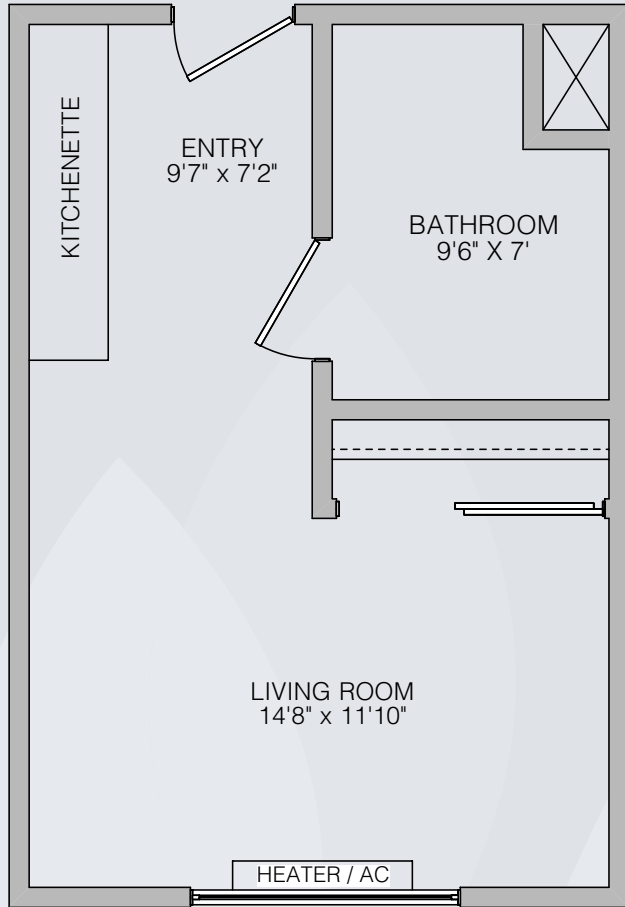

Floor Plans

Studio A

Studio B

Dimensions are approximate. Floor plans may vary.

Brookdale Staunton | Formerly Emeritus® at Staunton
1900 Hillsmere Lane, Staunton, VA 24401 | (540) 885-9500

brookdale.com

Floor Plans

One Bedroom

Two Bedroom

Dimensions are approximate. Floor plans may vary.

Brookdale Staunton | Formerly Emeritus® at Staunton
1900 Hillsmere Lane, Staunton, VA 24401 | (540) 885-9500

brookdale.com