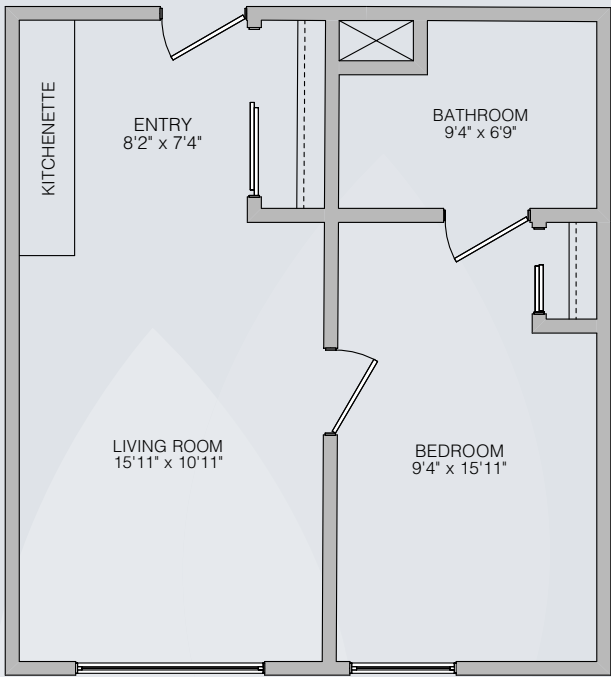

Floor Plans

Studio A

Studio B

Dimensions are approximate. Floor plans may vary.

Brookdale Staunton | Formerly Emeritus® at Staunton
1900 Hillsmere Lane, Staunton, VA 24401 | (540) 885-9500

brookdale.com

Floor Plans

One Bedroom

Two Bedroom

Dimensions are approximate. Floor plans may vary.

Brookdale Staunton | Formerly Emeritus® at Staunton
1900 Hillsmere Lane, Staunton, VA 24401 | (540) 885-9500

brookdale.com