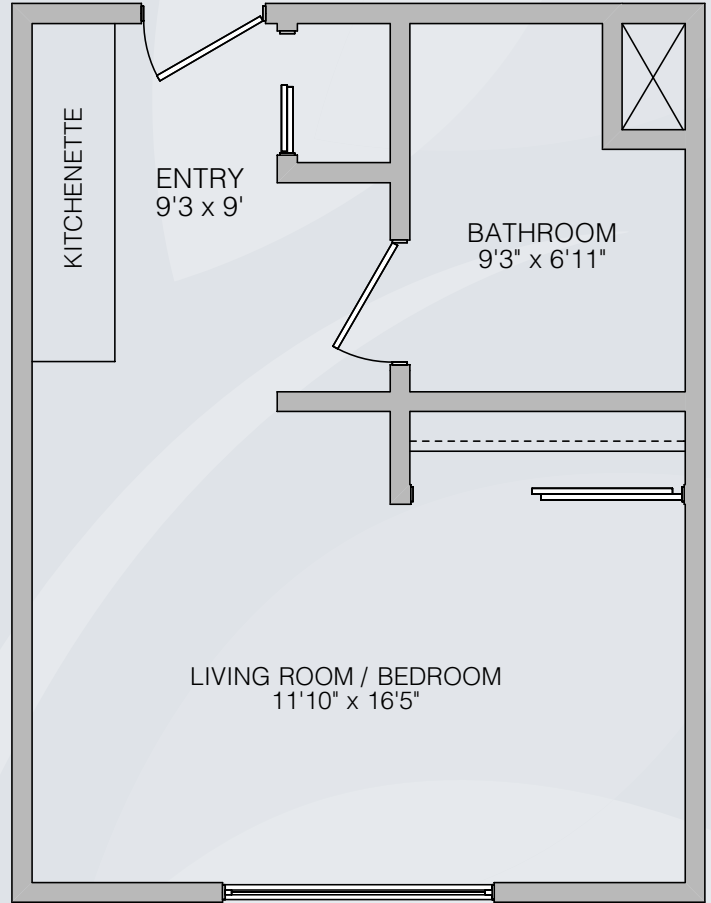

Floor Plans

Studio A

Studio B

Dimensions are approximate. Floor plans may vary.

Brookdale Staunton | Formerly Emeritus® at Staunton
1900 Hillsmere Lane, Staunton, VA 24401 | (540) 885-9500

brookdale.com

Floor Plans

One Bedroom

Two Bedroom

Dimensions are approximate. Floor plans may vary.

Brookdale Staunton | Formerly Emeritus® at Staunton
1900 Hillsmere Lane, Staunton, VA 24401 | (540) 885-9500

brookdale.com