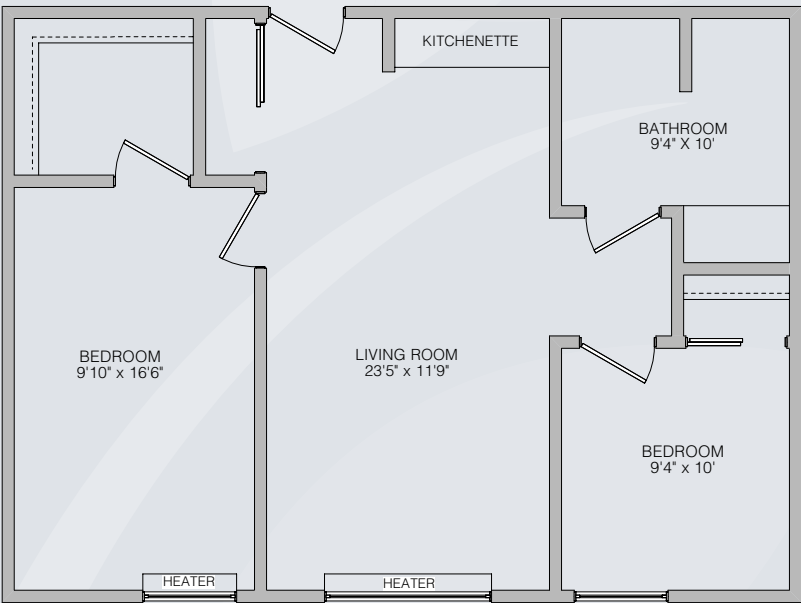

Floor Plans

Studio A

Studio B

Dimensions are approximate. Floor plans may vary.

Brookdale Staunton | Formerly Emeritus® at Staunton
1900 Hillsmere Lane, Staunton, VA 24401 | (540) 885-9500

brookdale.com

Floor Plans

One Bedroom

Two Bedroom

Dimensions are approximate. Floor plans may vary.

Brookdale Staunton | Formerly Emeritus® at Staunton
1900 Hillsmere Lane, Staunton, VA 24401 | (540) 885-9500

brookdale.com