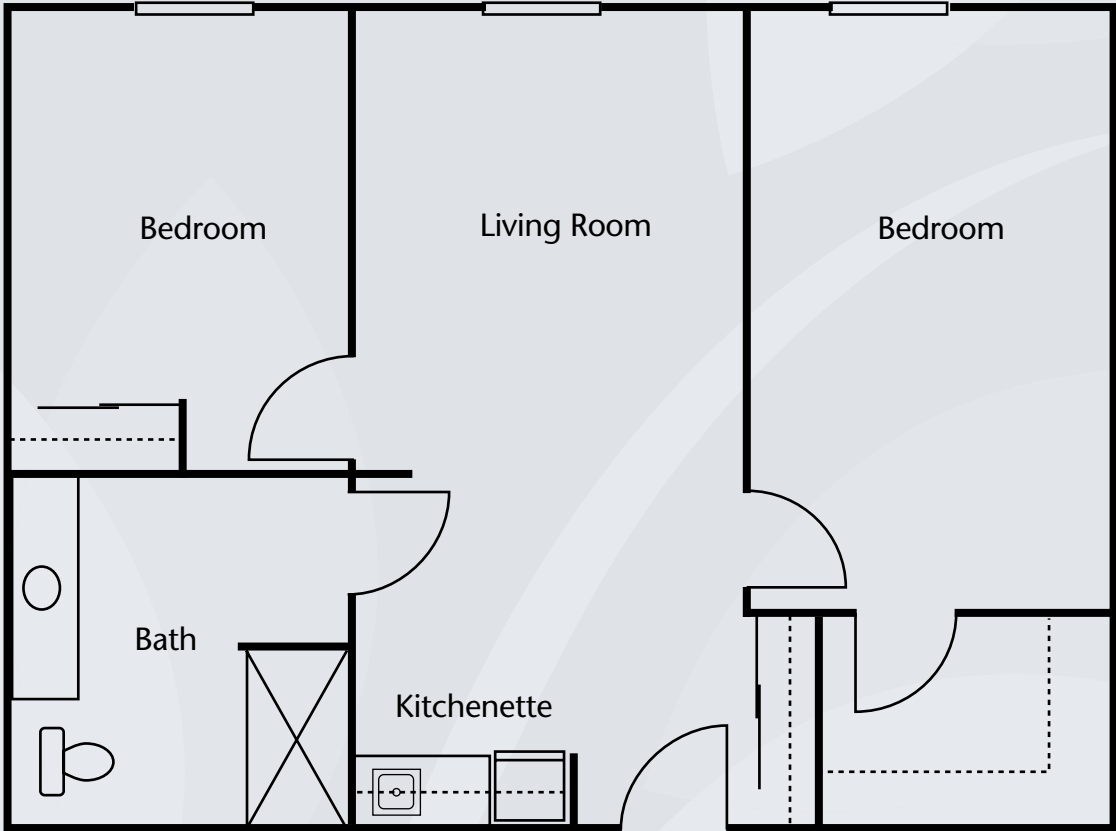

Floor Plans

Studio

Alcove

Dimensions are approximate. Floor plans may vary.

Brookdale Meridian
4555 35th Avenue | Meridian, MS 39305 | (601) 483-4566

brookdale.com

Floor Plans

One Bedroom

Dimensions are approximate. Floor plans may vary.

Brookdale Meridian
4555 35th Avenue | Meridian, MS 39305 | (601) 483-4566

brookdale.com

Floor Plans

Two Bedroom

Dimensions are approximate. Floor plans may vary.