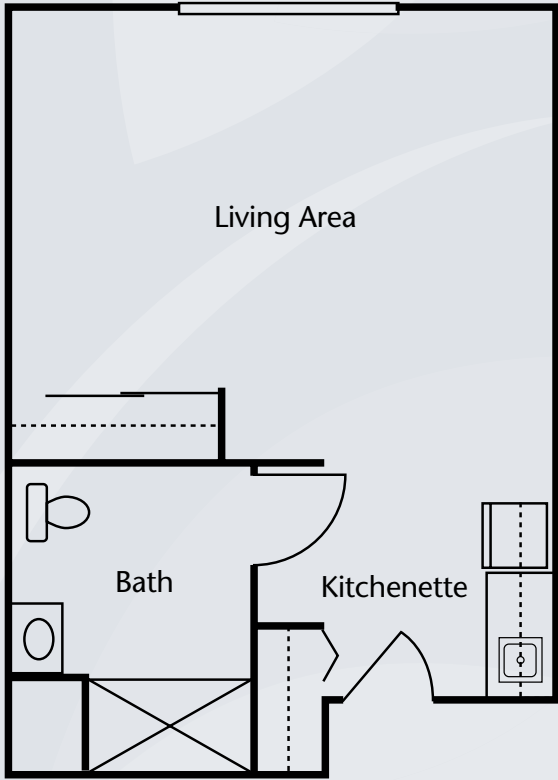

Floor Plans

Studio

Alcove

Dimensions are approximate. Floor plans may vary.

Brookdale Meridian
4555 35th Avenue | Meridian, MS 39305 | (601) 483-4566

brookdale.com

Floor Plans

One Bedroom

Dimensions are approximate. Floor plans may vary.

Brookdale Meridian
4555 35th Avenue | Meridian, MS 39305 | (601) 483-4566

brookdale.com

Floor Plans

Two Bedroom

Dimensions are approximate. Floor plans may vary.