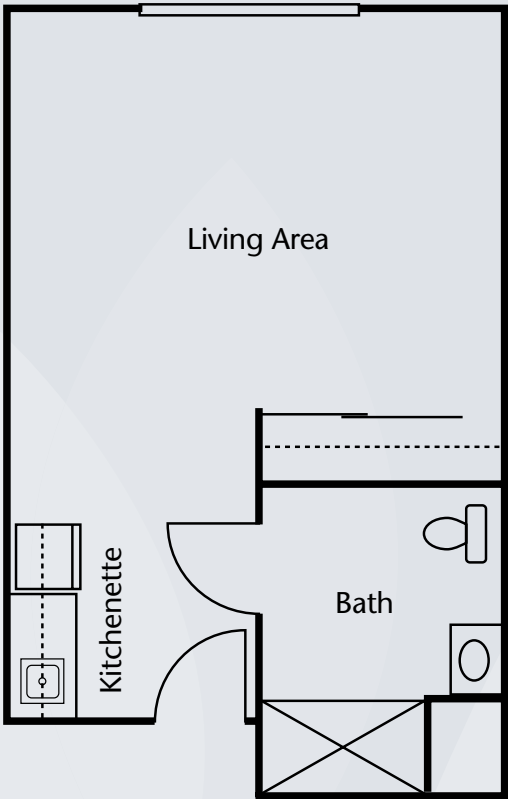

Floor Plans

Studio

Alcove

Dimensions are approximate. Floor plans may vary.

Brookdale Meridian
4555 35th Avenue | Meridian, MS 39305 | (601) 483-4566

brookdale.com

Floor Plans

One Bedroom

Dimensions are approximate. Floor plans may vary.

Brookdale Meridian
4555 35th Avenue | Meridian, MS 39305 | (601) 483-4566

brookdale.com

Floor Plans

Two Bedroom

Dimensions are approximate. Floor plans may vary.