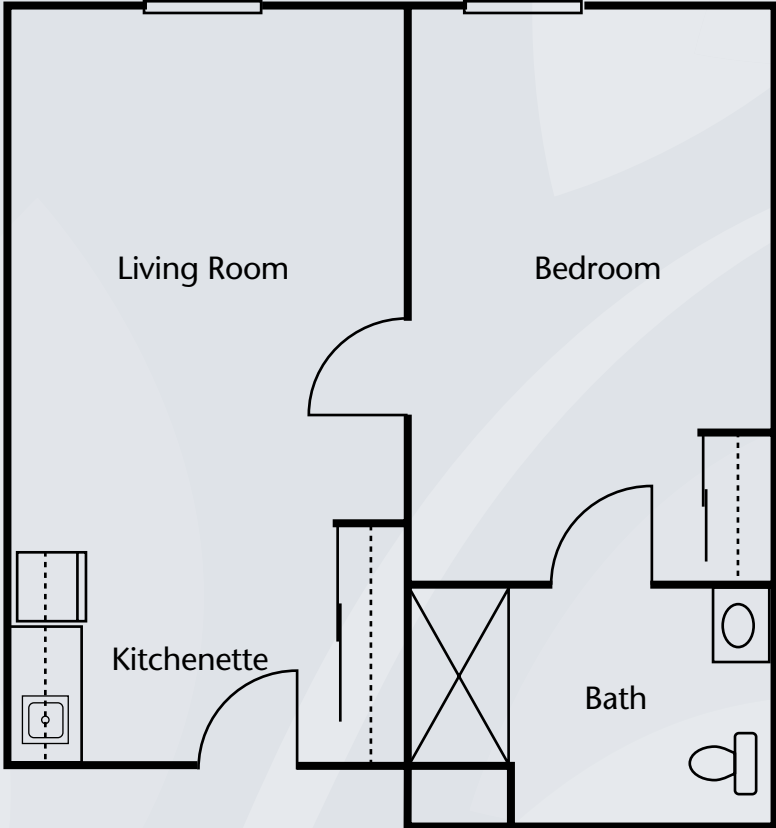

Floor Plans

Studio

Alcove

Dimensions are approximate. Floor plans may vary.

Brookdale Meridian
4555 35th Avenue | Meridian, MS 39305 | (601) 483-4566

brookdale.com

Floor Plans

One Bedroom

Dimensions are approximate. Floor plans may vary.

Brookdale Meridian
4555 35th Avenue | Meridian, MS 39305 | (601) 483-4566

brookdale.com

Floor Plans

Two Bedroom

Dimensions are approximate. Floor plans may vary.