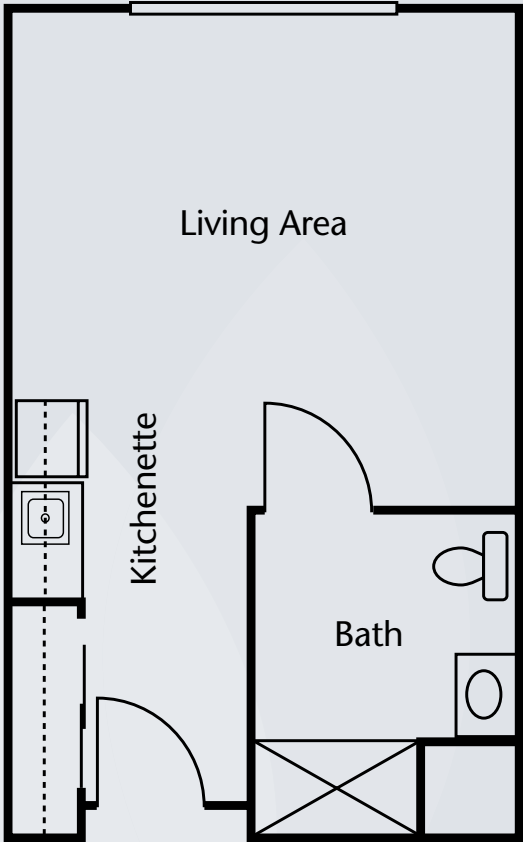

Floor Plans

Studio
373 sq. ft.

Alcove A
431 sq. ft.

Dimensions are approximate. Floor plans may vary.

Brookdale Stonestreet
9251 Stonestreet Road, Louisville, KY 40272 | (502) 935-5884

brookdale.com

Floor Plans

Alcove B
431 sq. ft.

Alcove C
431 sq. ft.

Dimensions are approximate. Floor plans may vary.

Brookdale Stonestreet
9251 Stonestreet Road, Louisville, KY 40272 | (502) 935-5884

brookdale.com

Floor Plans

One Bedroom
523 sq. ft.

Dimensions are approximate. Floor plans may vary.

Brookdale Stonestreet
9251 Stonestreet Road, Louisville, KY 40272 | (502) 935-5884

brookdale.com