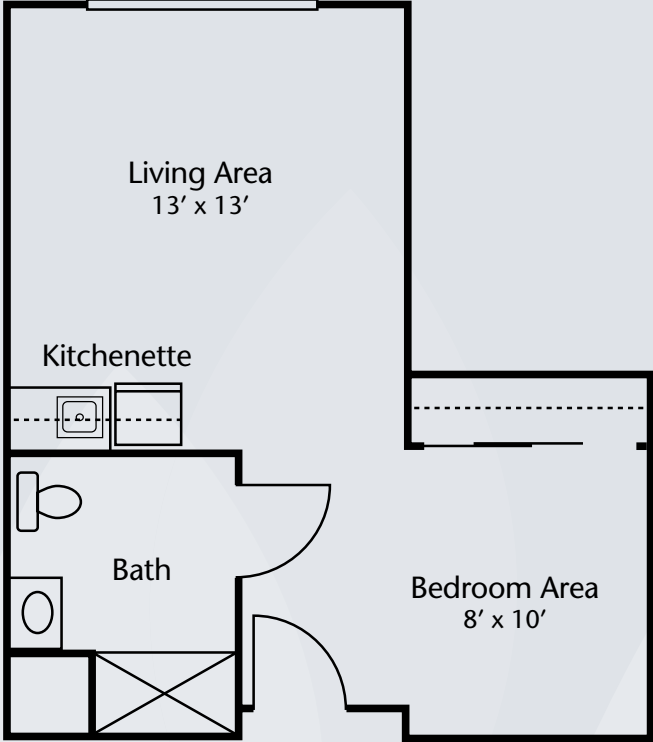

Floor Plans

Studio
373 sq. ft.

Alcove A
431 sq. ft.

Dimensions are approximate. Floor plans may vary.

Brookdale Stonestreet
9251 Stonestreet Road, Louisville, KY 40272 | (502) 935-5884

brookdale.com

Floor Plans

Alcove B
431 sq. ft.

Alcove C
431 sq. ft.

Dimensions are approximate. Floor plans may vary.

Brookdale Stonestreet
9251 Stonestreet Road, Louisville, KY 40272 | (502) 935-5884

brookdale.com

Floor Plans

One Bedroom
523 sq. ft.

Dimensions are approximate. Floor plans may vary.

Brookdale Stonestreet
9251 Stonestreet Road, Louisville, KY 40272 | (502) 935-5884

brookdale.com