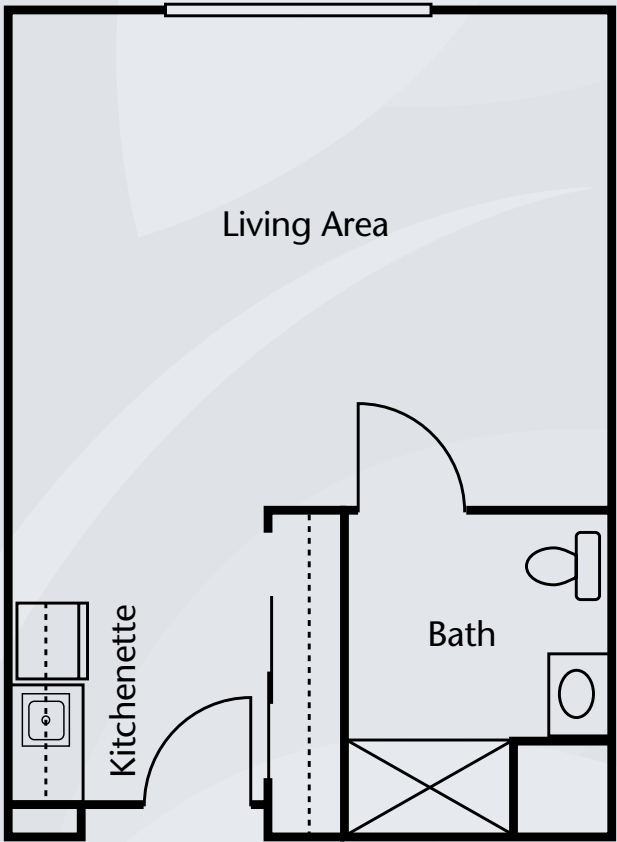

Floor Plans

Studio
373 sq. ft.

Alcove A
431 sq. ft.

Dimensions are approximate. Floor plans may vary.

Brookdale Stonestreet
9251 Stonestreet Road, Louisville, KY 40272 | (502) 935-5884

brookdale.com

Floor Plans

Alcove B
431 sq. ft.

Alcove C
431 sq. ft.

Dimensions are approximate. Floor plans may vary.

Brookdale Stonestreet
9251 Stonestreet Road, Louisville, KY 40272 | (502) 935-5884

brookdale.com

Floor Plans

One Bedroom
523 sq. ft.

Dimensions are approximate. Floor plans may vary.

Brookdale Stonestreet
9251 Stonestreet Road, Louisville, KY 40272 | (502) 935-5884

brookdale.com