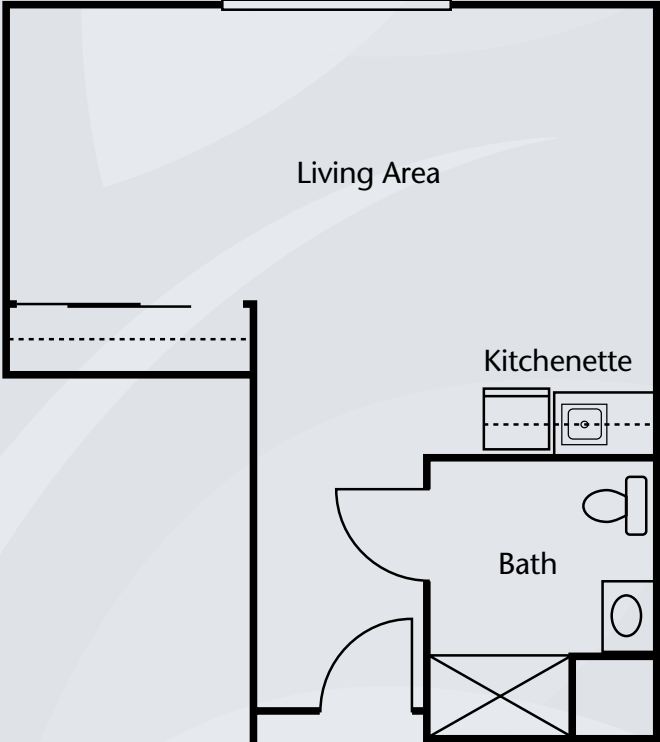

Floor Plans

Studio
373 sq. ft.

Alcove A
431 sq. ft.

Dimensions are approximate. Floor plans may vary.

Brookdale Stonestreet
9251 Stonestreet Road, Louisville, KY 40272 | (502) 935-5884

brookdale.com

Floor Plans

Alcove B
431 sq. ft.

Alcove C
431 sq. ft.

Dimensions are approximate. Floor plans may vary.

Brookdale Stonestreet
9251 Stonestreet Road, Louisville, KY 40272 | (502) 935-5884

brookdale.com

Floor Plans

One Bedroom
523 sq. ft.

Dimensions are approximate. Floor plans may vary.

Brookdale Stonestreet
9251 Stonestreet Road, Louisville, KY 40272 | (502) 935-5884

brookdale.com