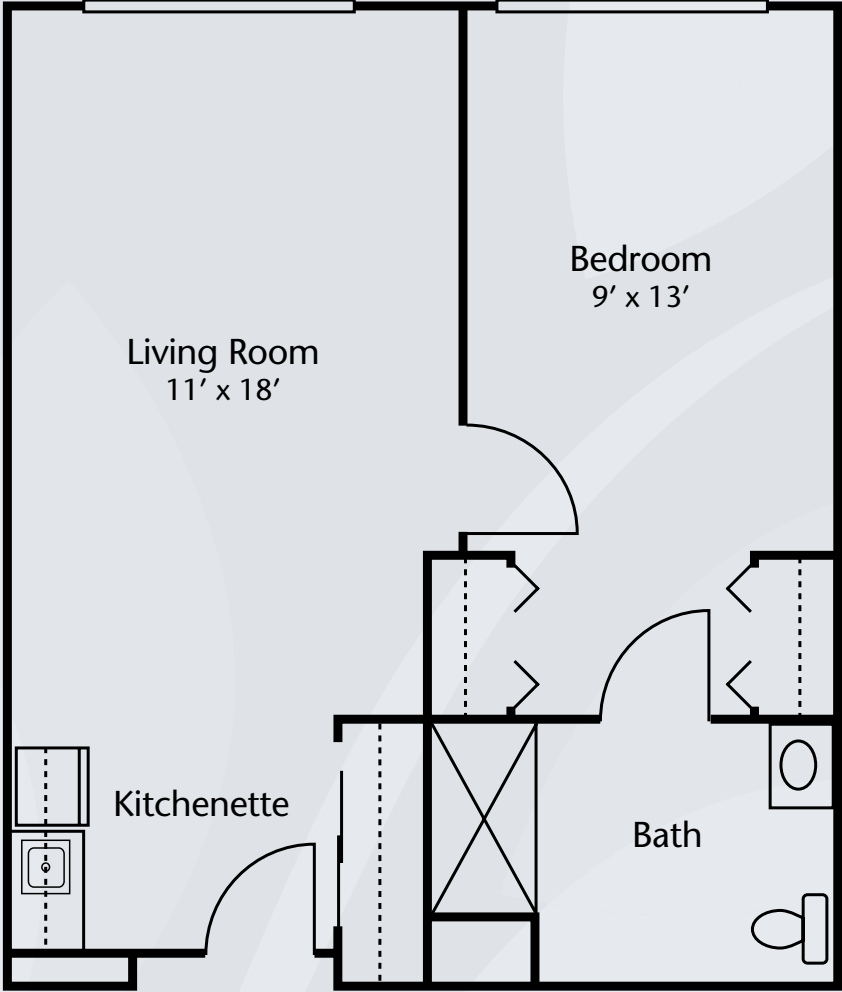

Floor Plans

Studio
373 sq. ft.

Alcove A
431 sq. ft.

Dimensions are approximate. Floor plans may vary.

Brookdale Stonestreet
9251 Stonestreet Road, Louisville, KY 40272 | (502) 935-5884

brookdale.com

Floor Plans

Alcove B
431 sq. ft.

Alcove C
431 sq. ft.

Dimensions are approximate. Floor plans may vary.

Brookdale Stonestreet
9251 Stonestreet Road, Louisville, KY 40272 | (502) 935-5884

brookdale.com

Floor Plans

One Bedroom
523 sq. ft.

Dimensions are approximate. Floor plans may vary.

Brookdale Stonestreet
9251 Stonestreet Road, Louisville, KY 40272 | (502) 935-5884

brookdale.com