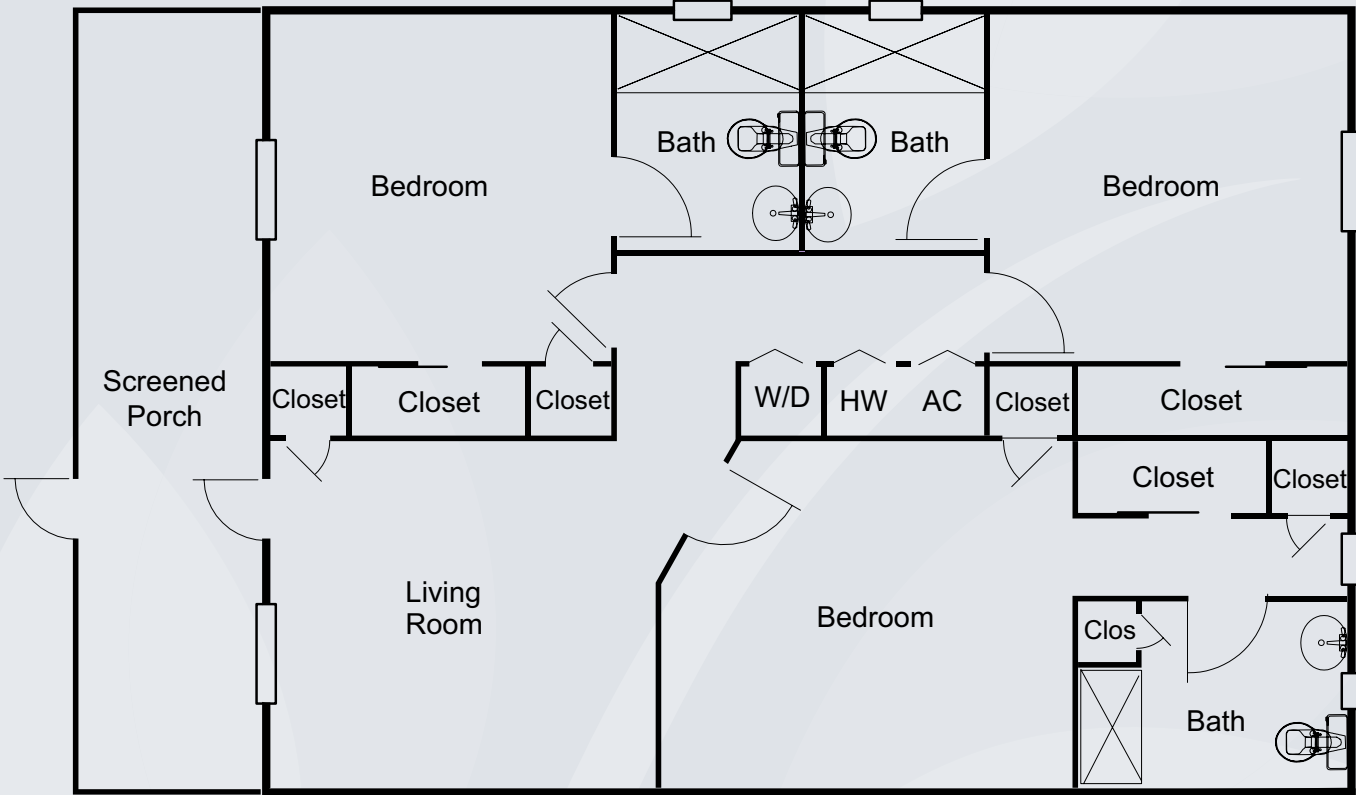

BROOKDALE® is a trademark of Brookdale Senior Living Inc., Nashville, TN, USA © Reg. U.S. Patent and TM Office.

Floor Plans

One Bedroom

Dimensions are approximate. Floor plans may vary.

Brookdale New Port Richey
6400 Trouble Creek Road, New Port Richey, FL 34653 | (727) 847-2980
Assisted Living Facility # AL6024

brookdale.com

Floor Plans

Triplex

Dimensions are approximate. Floor plans may vary.

Brookdale New Port Richey
6400 Trouble Creek Road, New Port Richey, FL 34653 | (727) 847-2980
Assisted Living Facility # AL6024