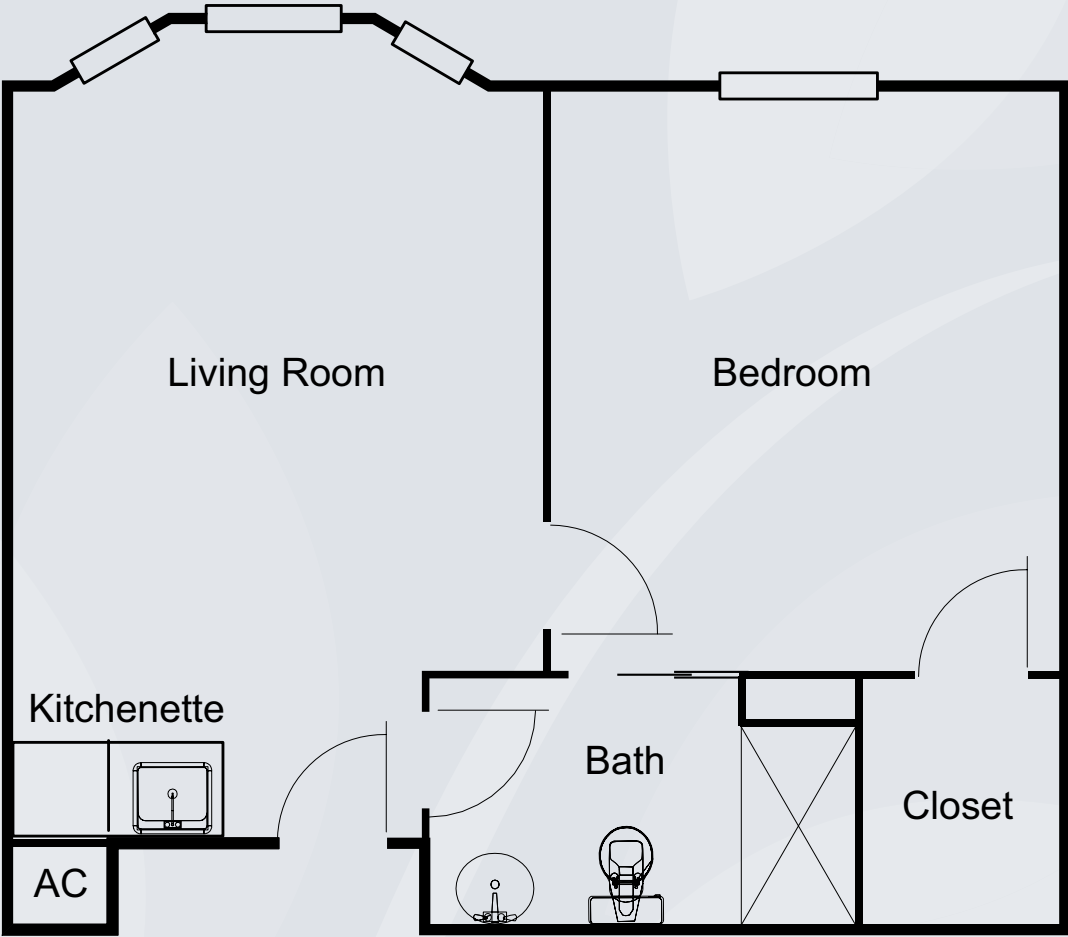

Floor Plans

Dimensions are approximate. Floor plans may vary.

Brookdale New Port Richey
6400 Trouble Creek Road, New Port Richey, FL 34653 | (727) 847-2980
Assisted Living Facility # AL6024

brookdale.com

BROOKDALE® is a trademark of Brookdale Senior Living Inc., Nashville, TN, USA © Reg. U.S. Patent and TM Office.

Floor Plans

One Bedroom

Dimensions are approximate. Floor plans may vary.

Brookdale New Port Richey
6400 Trouble Creek Road, New Port Richey, FL 34653 | (727) 847-2980
Assisted Living Facility # AL6024

brookdale.com

Floor Plans

Triplex

Dimensions are approximate. Floor plans may vary.

Brookdale New Port Richey
6400 Trouble Creek Road, New Port Richey, FL 34653 | (727) 847-2980
Assisted Living Facility # AL6024