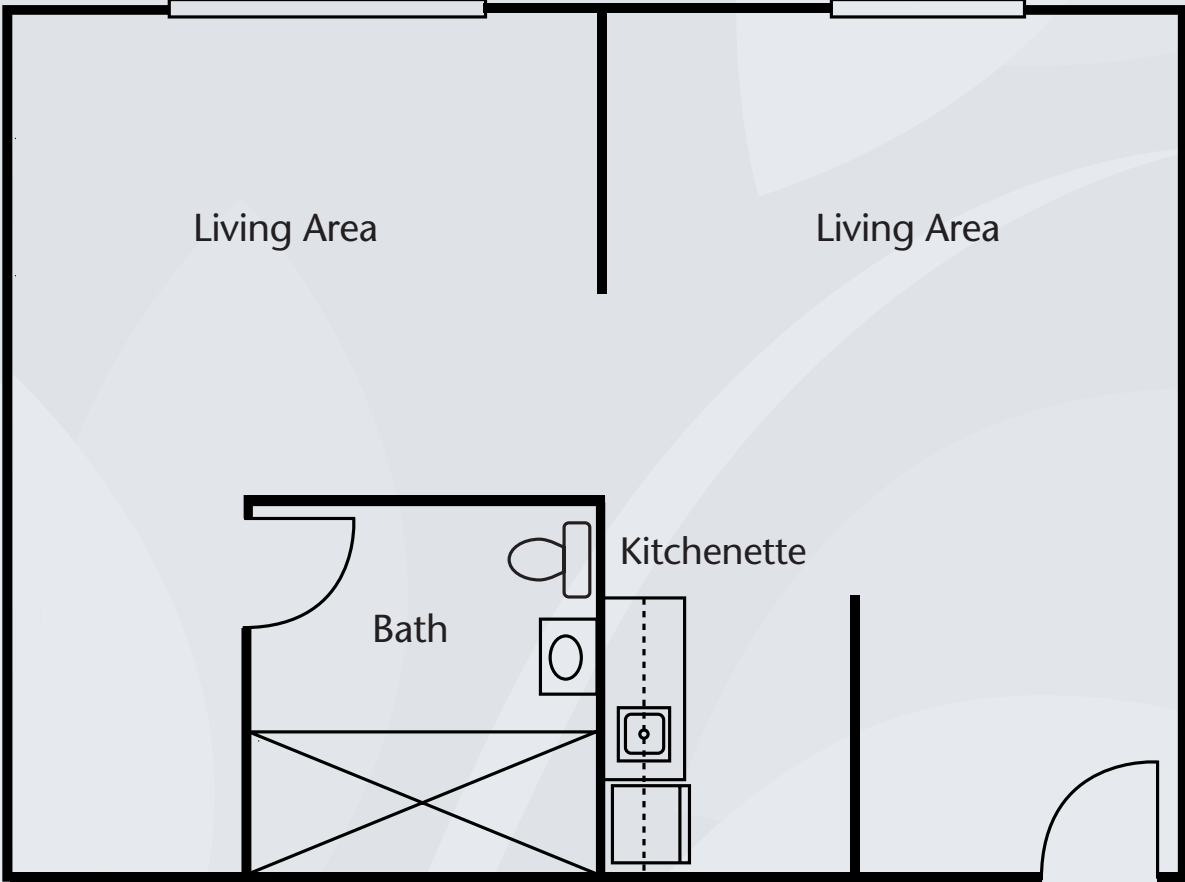

Floor Plans

Studio A

Dimensions are approximate. Floor plans may vary.

Brookdale Bellevue
4330 Onondaga Boulevard, Syracuse, NY 13219 | (315) 468-5108

brookdale.com

Floor Plans

Single Room
210 sq. ft.

Dimensions are approximate. Floor plans may vary.

Brookdale Bellevue
4330 Onondaga Boulevard, Syracuse, NY 13219 | (315) 468-5108

brookdale.com

Floor Plans

Double Room
420 sq. ft.

Dimensions are approximate. Floor plans may vary.

Brookdale Bellevue
4330 Onondaga Boulevard, Syracuse, NY 13219 | (315) 468-5108