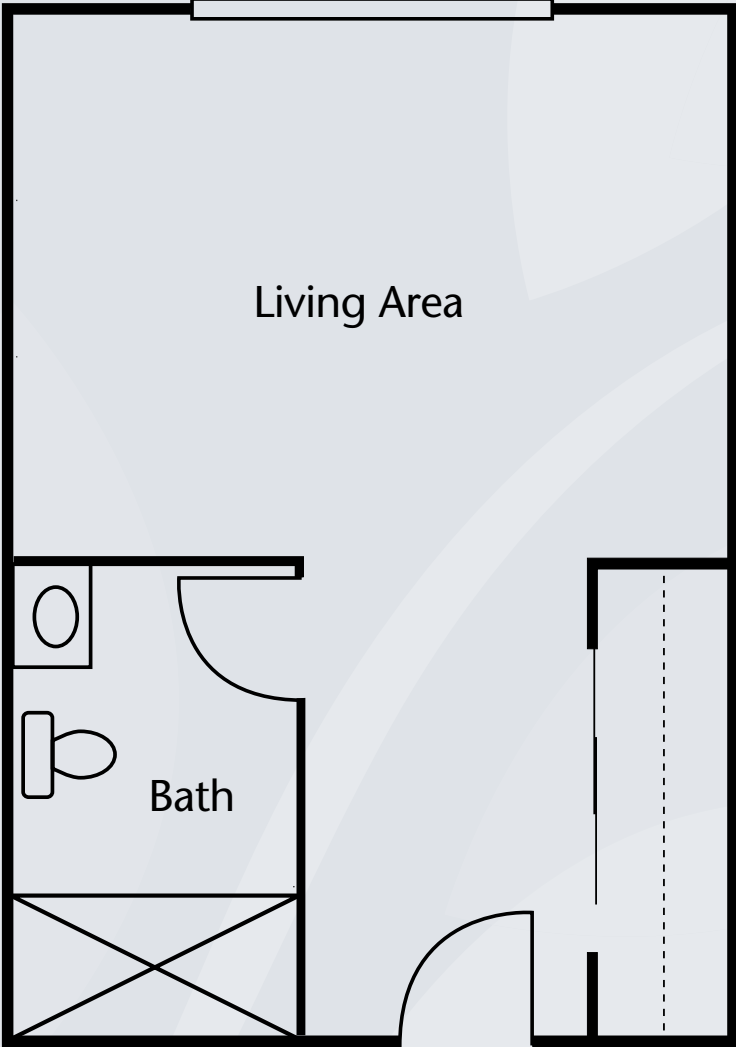

Floor Plans

Studio A

Dimensions are approximate. Floor plans may vary.

Brookdale Bellevue
4330 Onondaga Boulevard, Syracuse, NY 13219 | (315) 468-5108

brookdale.com

Floor Plans

Single Room
210 sq. ft.

Dimensions are approximate. Floor plans may vary.

Brookdale Bellevue
4330 Onondaga Boulevard, Syracuse, NY 13219 | (315) 468-5108

brookdale.com

Floor Plans

Double Room
420 sq. ft.

Dimensions are approximate. Floor plans may vary.

Brookdale Bellevue
4330 Onondaga Boulevard, Syracuse, NY 13219 | (315) 468-5108