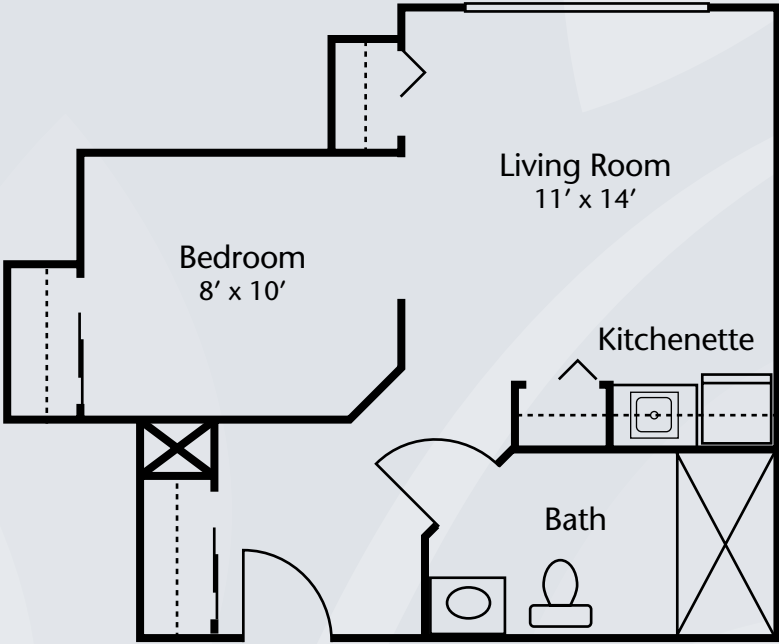

# Floor Plans

Studio  
225 sq. ft.

One Bedroom A  
325 sq. ft.

Dimensions are approximate. Floor plans may vary.

**Brookdale Oakbridge**  
3110 Oakbridge Boulevard East, Lakeland, FL 33803 | (863) 647-1199  
Assisted Living Facility # AL7902

# Floor Plans

One Bedroom B  
350 sq. ft.

*Dimensions are approximate. Floor plans may vary.*

**Brookdale Oakbridge**  
3110 Oakbridge Boulevard East, Lakeland, FL 33803 | (863) 647-1199  
Assisted Living Facility # AL7902