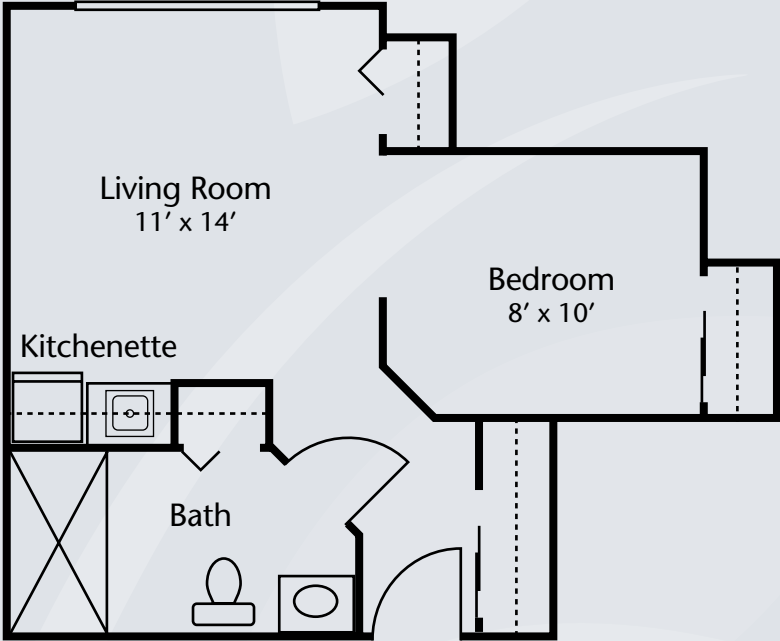

# Floor Plans

Studio  
225 sq. ft.

One Bedroom A  
325 sq. ft.

Dimensions are approximate. Floor plans may vary.

**Brookdale Oakbridge**  
3110 Oakbridge Boulevard East, Lakeland, FL 33803 | (863) 647-1199  
Assisted Living Facility # AL7902

# Floor Plans

One Bedroom B  
350 sq. ft.

*Dimensions are approximate. Floor plans may vary.*

**Brookdale Oakbridge**  
3110 Oakbridge Boulevard East, Lakeland, FL 33803 | (863) 647-1199  
Assisted Living Facility # AL7902