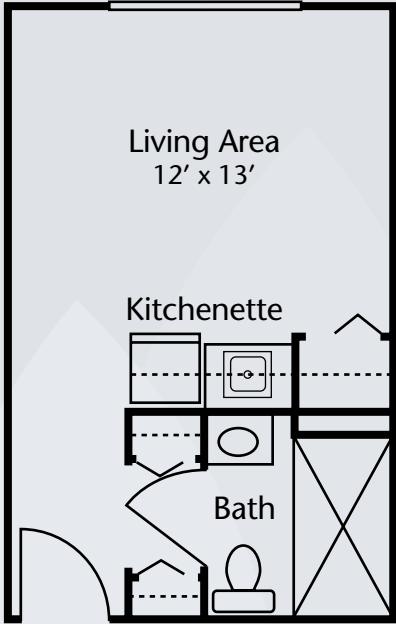

# Floor Plans

Studio  
225 sq. ft.

One Bedroom A  
325 sq. ft.

Dimensions are approximate. Floor plans may vary.

**Brookdale Oakbridge**  
3110 Oakbridge Boulevard East, Lakeland, FL 33803 | (863) 647-1199  
Assisted Living Facility # AL7902

# Floor Plans

One Bedroom B  
350 sq. ft.

*Dimensions are approximate. Floor plans may vary.*

**Brookdale Oakbridge**  
3110 Oakbridge Boulevard East, Lakeland, FL 33803 | (863) 647-1199  
Assisted Living Facility # AL7902