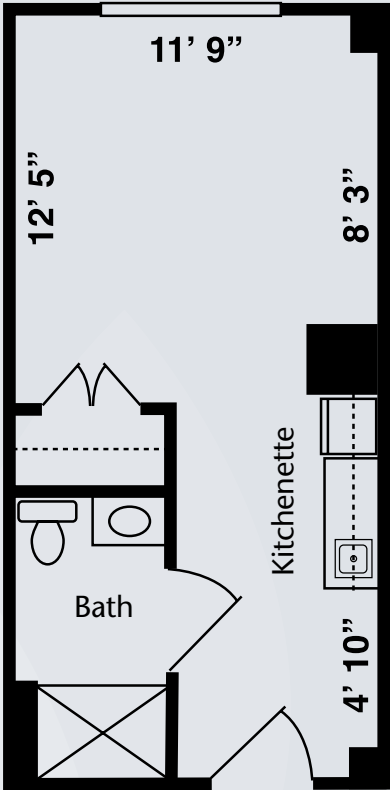

# Floor Plans

**Studio**  
264–400 sq. ft.

**One Bedroom**  
399–511 sq. ft.

*Dimensions are approximate. Floor plans may vary.*

**Brookdale West Hartford**  
22 Simsbury Road, West Hartford, CT 06117 | (860) 523-9899

# Floor Plans

Two Bedroom  
451-601 sq. ft.

Turret  
582-704 sq. ft.

Dimensions are approximate. Floor plans may vary.

**Brookdale West Hartford**  
22 Simsbury Road, West Hartford, CT 06117 | (860) 523-9899