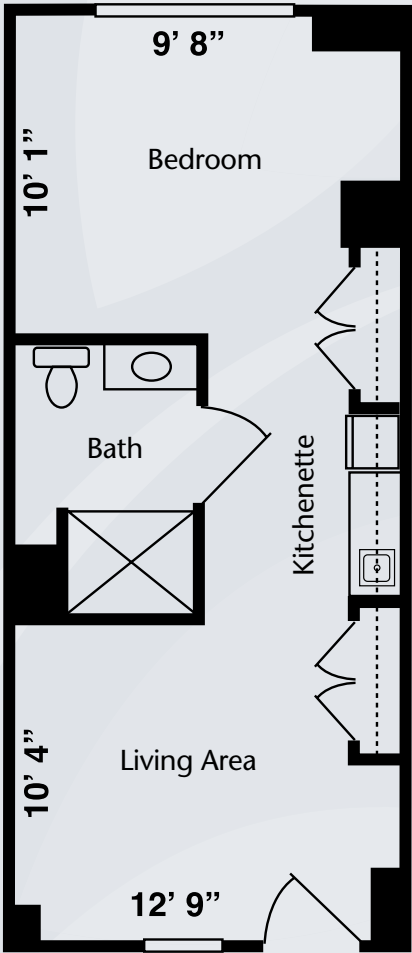

# Floor Plans

**Studio**  
264–400 sq. ft.

**One Bedroom**  
399–511 sq. ft.

*Dimensions are approximate. Floor plans may vary.*

**Brookdale West Hartford**  
22 Simsbury Road, West Hartford, CT 06117 | (860) 523-9899

# Floor Plans

Two Bedroom  
451-601 sq. ft.

Turret  
582-704 sq. ft.

Dimensions are approximate. Floor plans may vary.

**Brookdale West Hartford**  
22 Simsbury Road, West Hartford, CT 06117 | (860) 523-9899