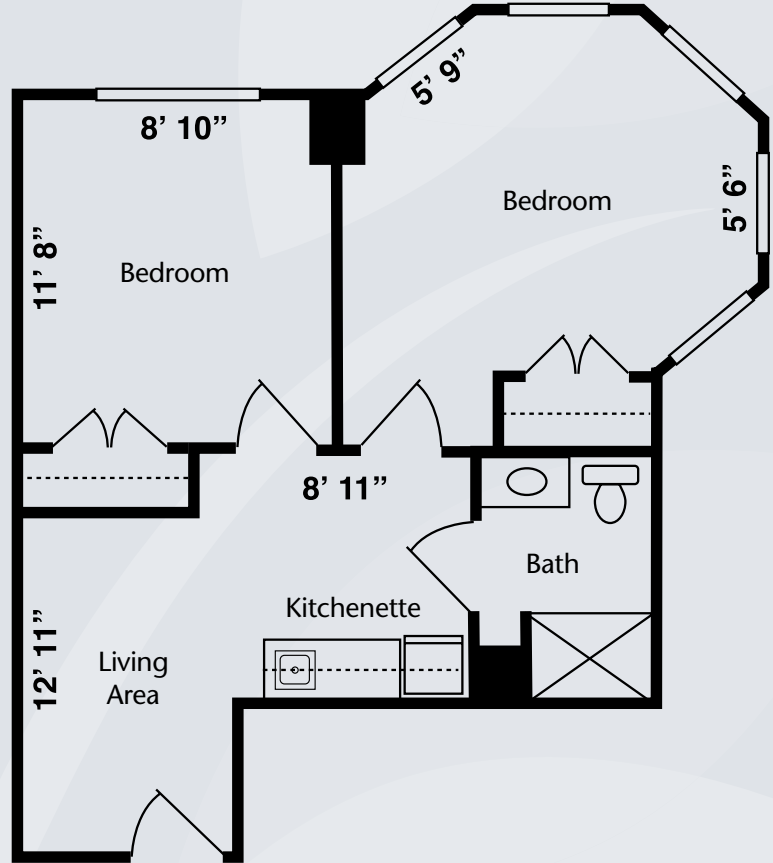

# Floor Plans

**Studio**  
264–400 sq. ft.

**One Bedroom**  
399–511 sq. ft.

*Dimensions are approximate. Floor plans may vary.*

**Brookdale West Hartford**  
22 Simsbury Road, West Hartford, CT 06117 | (860) 523-9899

# Floor Plans

Two Bedroom  
451-601 sq. ft.

Turret  
582-704 sq. ft.

Dimensions are approximate. Floor plans may vary.

**Brookdale West Hartford**  
22 Simsbury Road, West Hartford, CT 06117 | (860) 523-9899