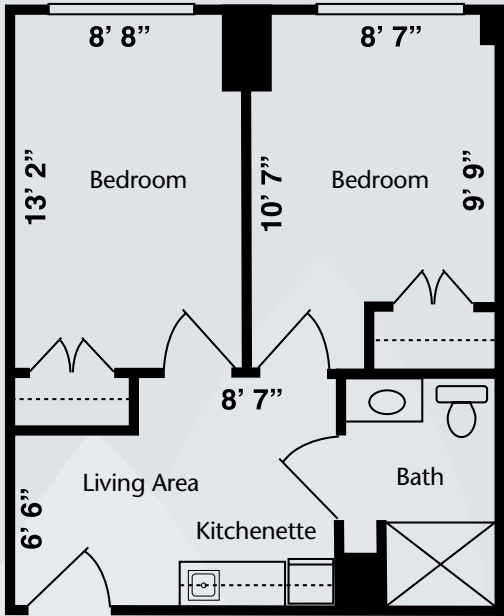

# Floor Plans

**Studio**  
264–400 sq. ft.

**One Bedroom**  
399–511 sq. ft.

*Dimensions are approximate. Floor plans may vary.*

**Brookdale West Hartford**  
22 Simsbury Road, West Hartford, CT 06117 | (860) 523-9899

# Floor Plans

Two Bedroom  
451-601 sq. ft.

Turret  
582-704 sq. ft.

Dimensions are approximate. Floor plans may vary.

**Brookdale West Hartford**  
22 Simsbury Road, West Hartford, CT 06117 | (860) 523-9899