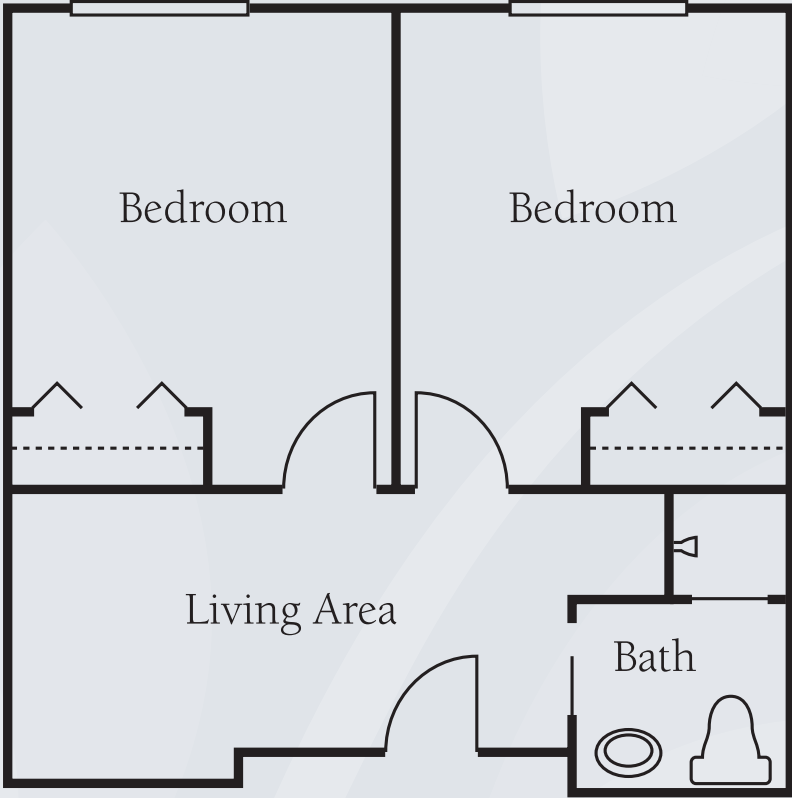

Floor Plans

Medium Suite
250 sq. ft.

Large Suite
280 sq. ft.

Dimensions are approximate. Floor plans may vary.

Brookdale Englewood
95 West Wenger Road, Englewood, OH 45322 | (937) 836-9617

brookdale.com

Floor Plans

Turret Suite
325 sq. ft.

Dimensions are approximate. Floor plans may vary.

Brookdale Englewood
95 West Wenger Road, Englewood, OH 45322 | (937) 836-9617

brookdale.com

Floor Plans

Companion Suite
570 sq. ft.