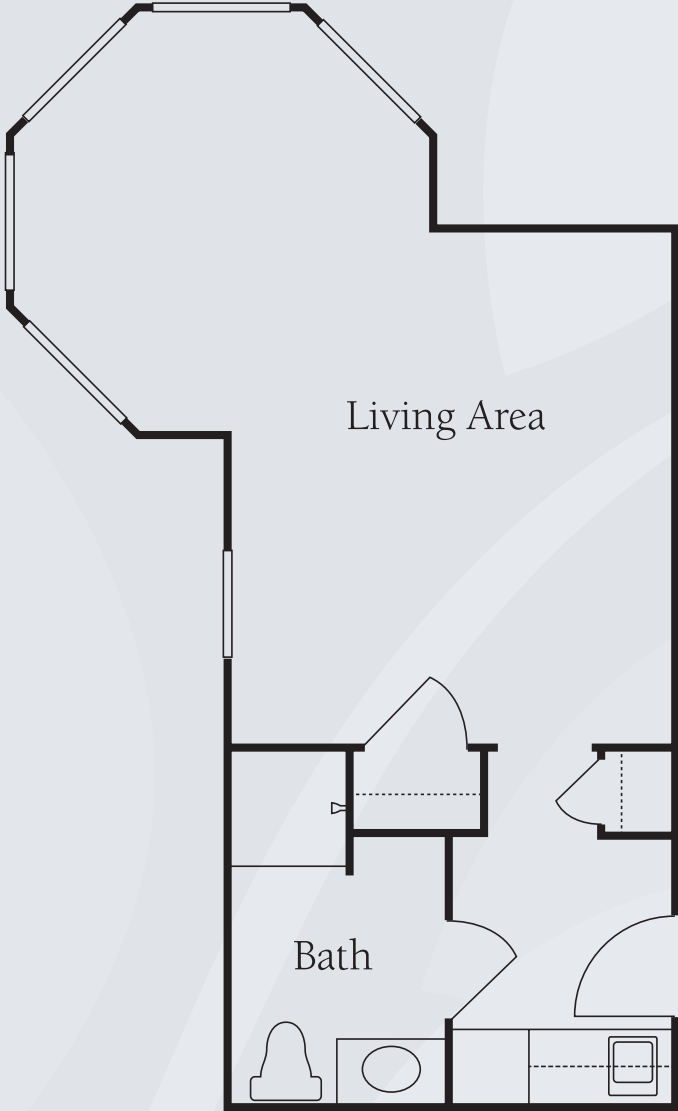

Floor Plans

Medium Suite
250 sq. ft.

Large Suite
280 sq. ft.

Dimensions are approximate. Floor plans may vary.

Brookdale Englewood
95 West Wenger Road, Englewood, OH 45322 | (937) 836-9617

brookdale.com

Floor Plans

Turret Suite
325 sq. ft.

Dimensions are approximate. Floor plans may vary.

Brookdale Englewood
95 West Wenger Road, Englewood, OH 45322 | (937) 836-9617

brookdale.com

Floor Plans

Companion Suite
570 sq. ft.