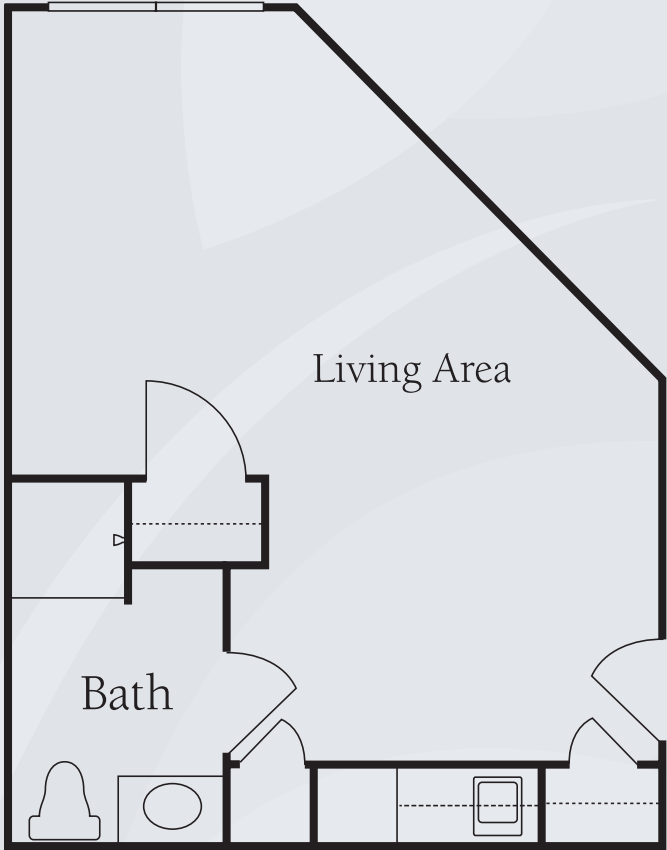

Floor Plans

Medium Suite
250 sq. ft.

Large Suite
280 sq. ft.

Dimensions are approximate. Floor plans may vary.

Brookdale Englewood
95 West Wenger Road, Englewood, OH 45322 | (937) 836-9617

brookdale.com

Floor Plans

Turret Suite
325 sq. ft.

Dimensions are approximate. Floor plans may vary.

Brookdale Englewood
95 West Wenger Road, Englewood, OH 45322 | (937) 836-9617

brookdale.com

Floor Plans

Companion Suite
570 sq. ft.