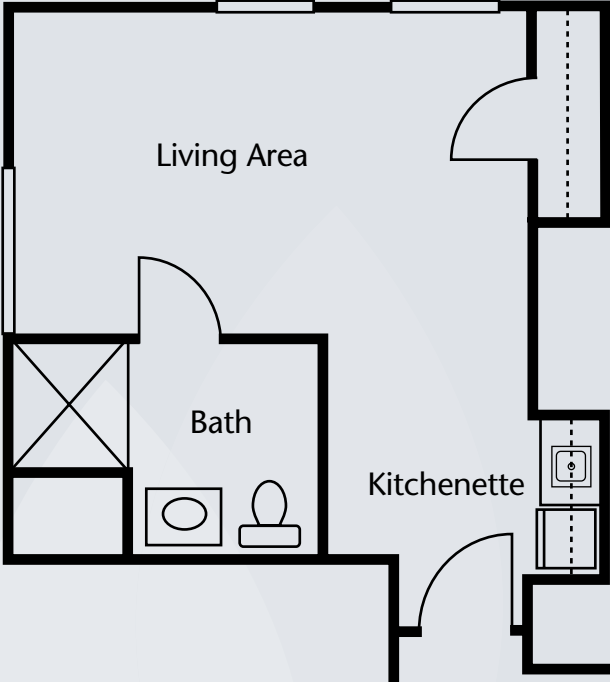

Floor Plans

Small Studio
277 sq. ft.

Small Studio
289 sq. ft.

Dimensions are approximate. Floor plans may vary.

Brookdale Oakwood
1701 Far Hills Avenue, Dayton, OH 45419 | (937) 294-1772

brookdale.com

Floor Plans

Large Studio

One Bedroom Suite

Dimensions are approximate. Floor plans may vary.

Brookdale Oakwood
1701 Far Hills Avenue, Dayton, OH 45419 | (937) 294-1772

brookdale.com

Floor Plans

Companion Suite

Dimensions are approximate. Floor plans may vary.