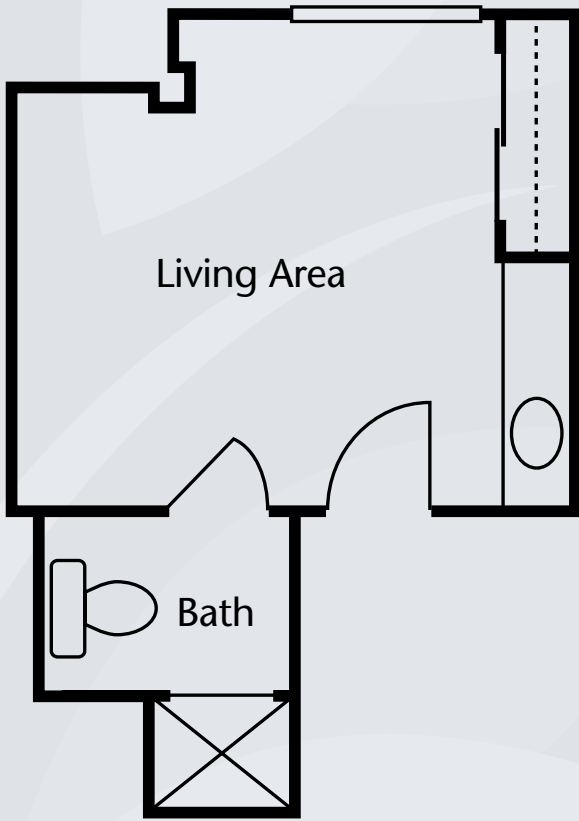

Floor Plans

Small Studio
277 sq. ft.

Small Studio
289 sq. ft.

Dimensions are approximate. Floor plans may vary.

Brookdale Oakwood
1701 Far Hills Avenue, Dayton, OH 45419 | (937) 294-1772

brookdale.com

Floor Plans

Large Studio

One Bedroom Suite

Dimensions are approximate. Floor plans may vary.

Brookdale Oakwood
1701 Far Hills Avenue, Dayton, OH 45419 | (937) 294-1772

brookdale.com

Floor Plans

Companion Suite

Dimensions are approximate. Floor plans may vary.