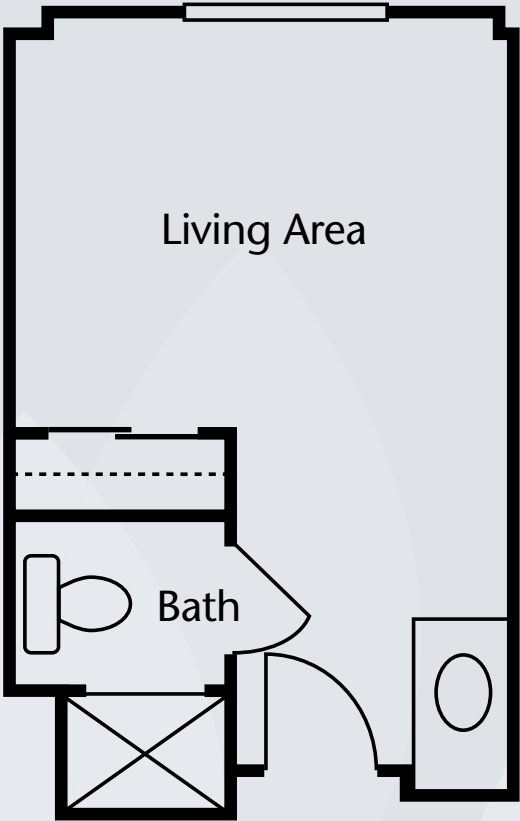

Floor Plans

Small Studio
277 sq. ft.

Small Studio
289 sq. ft.

Dimensions are approximate. Floor plans may vary.

Brookdale Oakwood
1701 Far Hills Avenue, Dayton, OH 45419 | (937) 294-1772

brookdale.com

Floor Plans

Large Studio

One Bedroom Suite

Dimensions are approximate. Floor plans may vary.

Brookdale Oakwood
1701 Far Hills Avenue, Dayton, OH 45419 | (937) 294-1772

brookdale.com

Floor Plans

Companion Suite

Dimensions are approximate. Floor plans may vary.