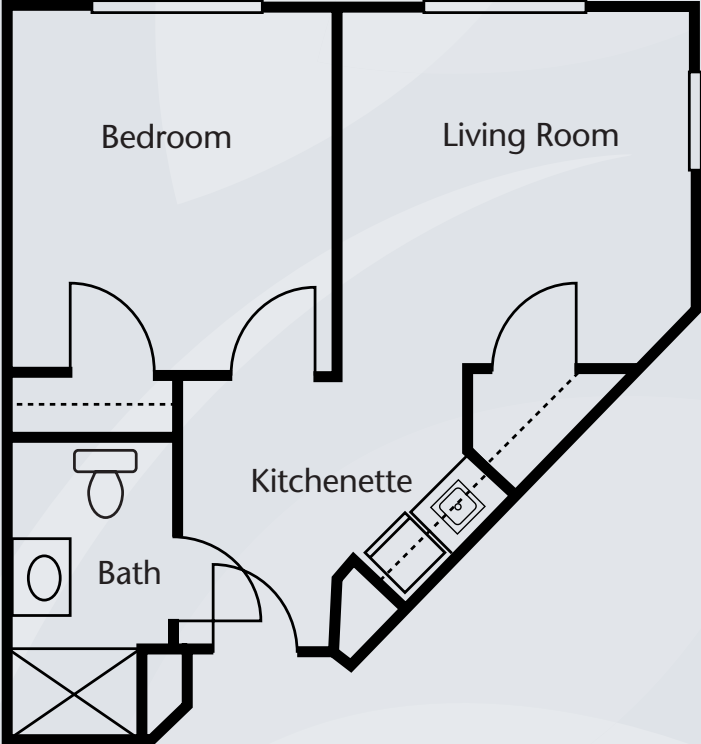

Floor Plans

Small Studio
277 sq. ft.

Small Studio
289 sq. ft.

Dimensions are approximate. Floor plans may vary.

Brookdale Oakwood
1701 Far Hills Avenue, Dayton, OH 45419 | (937) 294-1772

brookdale.com

Floor Plans

Large Studio

One Bedroom Suite

Dimensions are approximate. Floor plans may vary.

Brookdale Oakwood
1701 Far Hills Avenue, Dayton, OH 45419 | (937) 294-1772

brookdale.com

Floor Plans

Companion Suite

Dimensions are approximate. Floor plans may vary.