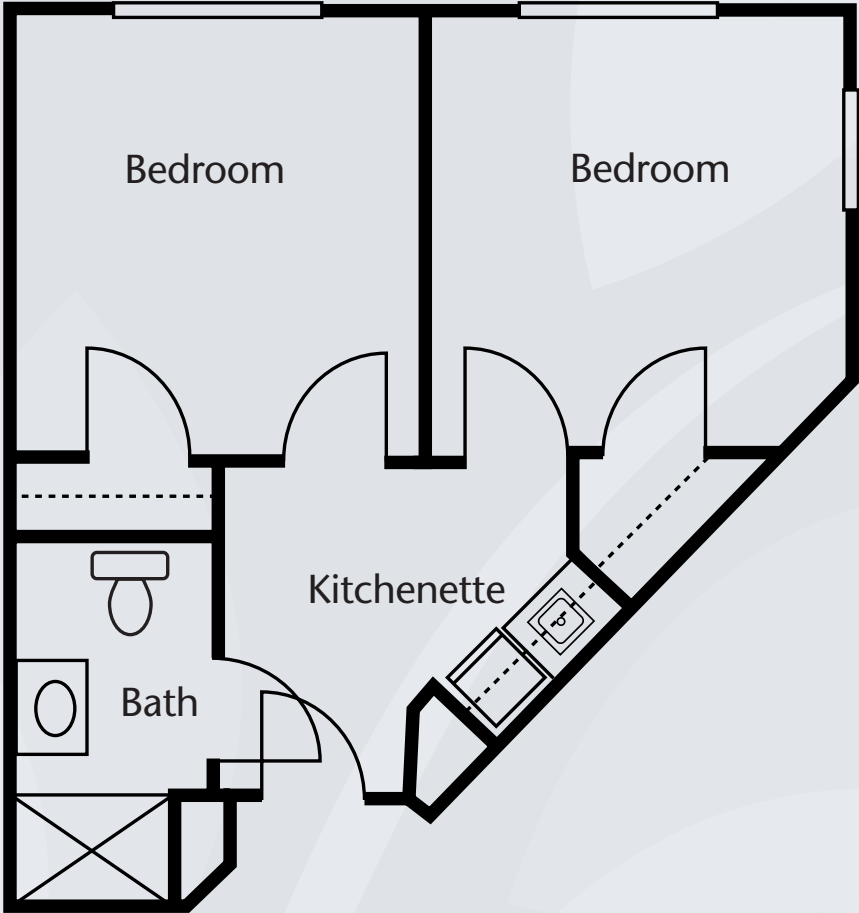

Floor Plans

Small Studio
277 sq. ft.

Small Studio
289 sq. ft.

Dimensions are approximate. Floor plans may vary.

Brookdale Oakwood
1701 Far Hills Avenue, Dayton, OH 45419 | (937) 294-1772

brookdale.com

Floor Plans

Large Studio

One Bedroom Suite

Dimensions are approximate. Floor plans may vary.

Brookdale Oakwood
1701 Far Hills Avenue, Dayton, OH 45419 | (937) 294-1772

brookdale.com

Floor Plans

Companion Suite

Dimensions are approximate. Floor plans may vary.