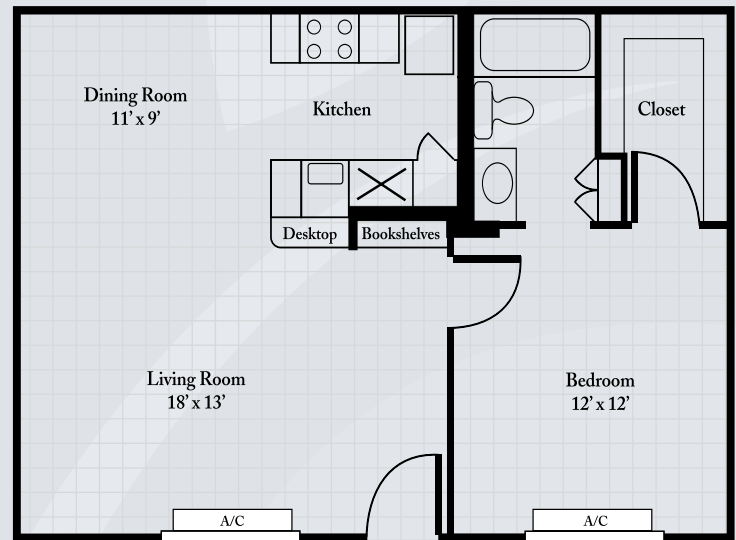

# Floor Plans

## Persimmon

One Bedroom, One Bath  
616 sq. ft.

## Azalea

One Bedroom, One Bath  
681 sq. ft.

*Dimensions are approximate. Floor plans may vary.*

**Brookdale West University**

5151 Buffalo Speedway, Houston, Texas 77005 | (713) 432-7777

[brookdale.com](http://brookdale.com)