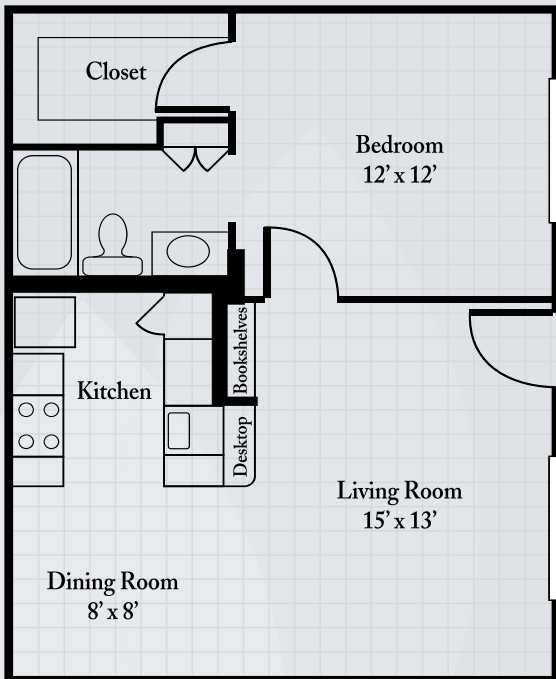

# Floor Plans

## Persimmon

One Bedroom, One Bath  
616 sq. ft.

## Azalea

One Bedroom, One Bath  
681 sq. ft.

*Dimensions are approximate. Floor plans may vary.*

**Brookdale West University**

5151 Buffalo Speedway, Houston, Texas 77005 | (713) 432-7777

[brookdale.com](http://brookdale.com)