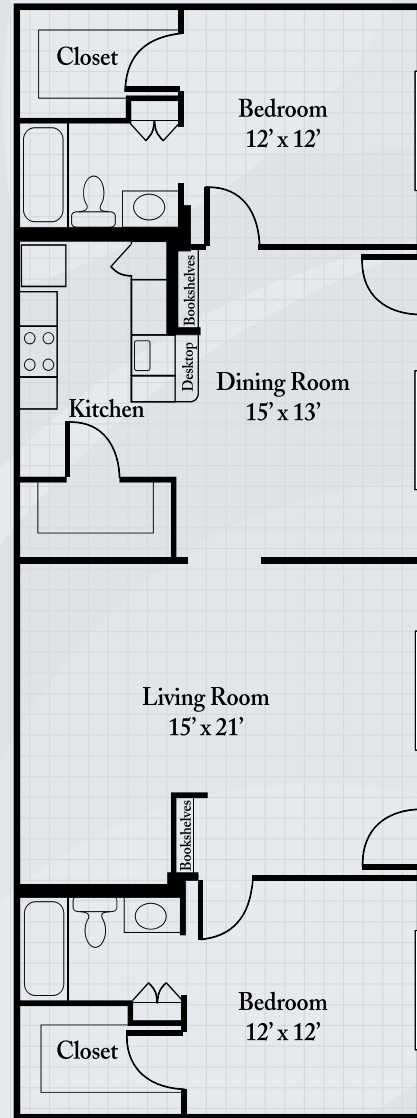

## Persimmon

One Bedroom, One Bath  
616 sq. ft.

# Floor Plans

## Hibiscus

Two Bedroom, Two Bath

1,232 sq. ft.

## Mimosa

Two Bedroom, Two Bath

1,232 sq. ft.

Dimensions are approximate. Floor plans may vary.

**Brookdale West University**

5151 Buffalo Speedway, Houston, Texas 77005 | (713) 432-7777

[brookdale.com](http://brookdale.com)