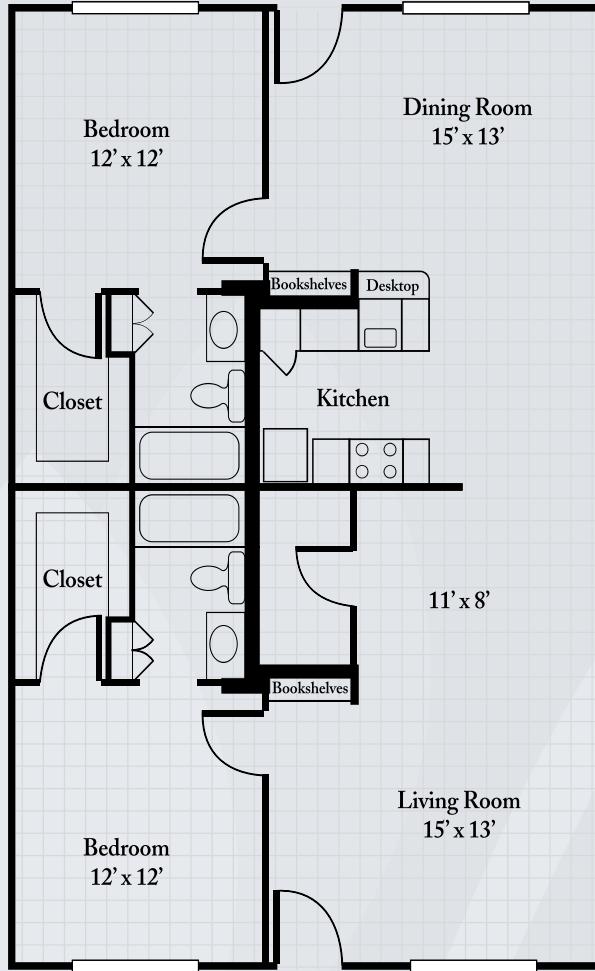

Floor Plans

Hibiscus

Two Bedroom, Two Bath

1,232 sq. ft.