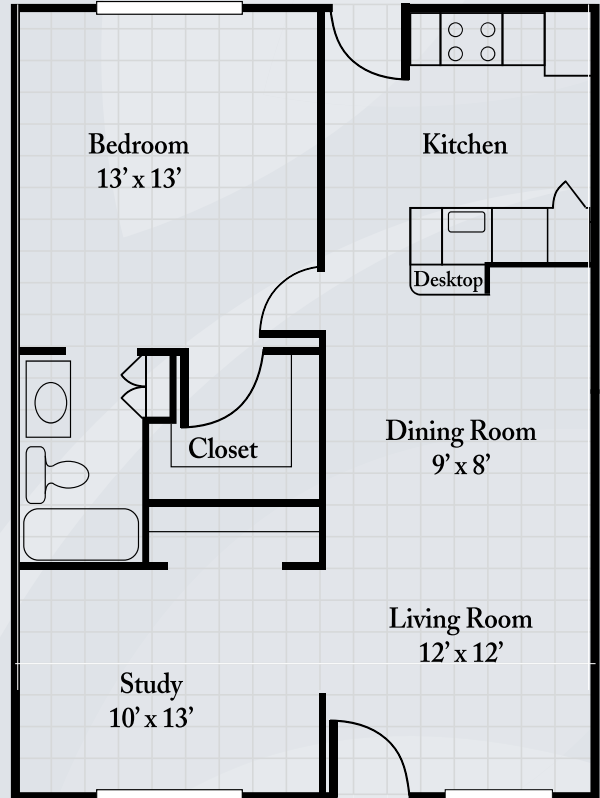

Lantana C

One Bedroom, One Bath, Study
857 sq. ft.

Dimensions are approximate. Floor plans may vary.

Brookdale West University

5151 Buffalo Speedway, Houston, Texas 77005 | (713) 432-7777

brookdale.com