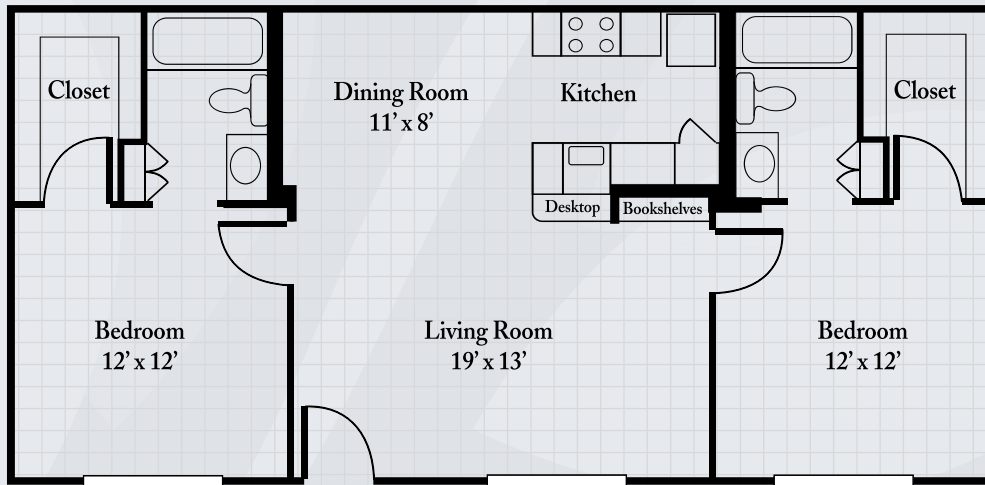

# Floor Plans

## Lantana C

One Bedroom, One Bath, Study  
857 sq. ft.

Dimensions are approximate. Floor plans may vary.

**Brookdale West University**

5151 Buffalo Speedway, Houston, Texas 77005 | (713) 432-7777

[brookdale.com](http://brookdale.com)

# Floor Plans

**Magnolia**  
Two Bedroom, Two Bath  
924 sq. ft.

**Live Oak**  
Two Bedroom, Two Bath  
1,017 sq. ft.

*Dimensions are approximate. Floor plans may vary.*

**Brookdale West University**  
5151 Buffalo Speedway, Houston, Texas 77005 | (713) 432-7777