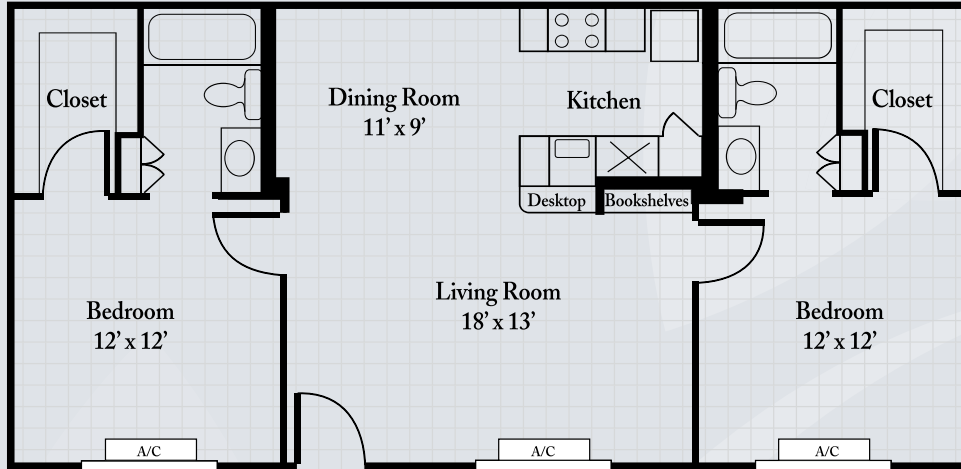

# Floor Plans

## Lantana C

One Bedroom, One Bath, Study  
857 sq. ft.

Dimensions are approximate. Floor plans may vary.

**Brookdale West University**

5151 Buffalo Speedway, Houston, Texas 77005 | (713) 432-7777

[brookdale.com](http://brookdale.com)

# Floor Plans

**Magnolia**  
Two Bedroom, Two Bath  
924 sq. ft.

**Live Oak**  
Two Bedroom, Two Bath  
1,017 sq. ft.

*Dimensions are approximate. Floor plans may vary.*

**Brookdale West University**  
5151 Buffalo Speedway, Houston, Texas 77005 | (713) 432-7777