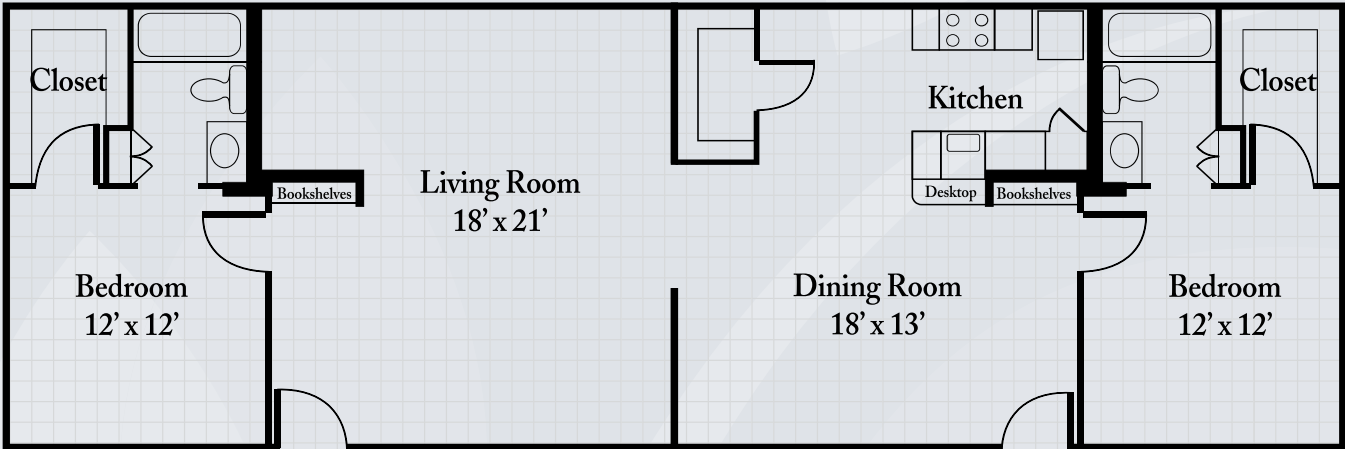

# Floor Plans

## Hibiscus

Two Bedroom, Two Bath

1,232 sq. ft.

## Mimosa

Two Bedroom, Two Bath

1,232 sq. ft.

Dimensions are approximate. Floor plans may vary.

**Brookdale West University**

5151 Buffalo Speedway, Houston, Texas 77005 | (713) 432-7777

[brookdale.com](http://brookdale.com)

# Floor Plans

Cypress  
Two Bedroom, Two Bath  
1,362 sq. ft.

Dimensions are approximate. Floor plans may vary.

**Brookdale West University**  
5151 Buffalo Speedway, Houston, Texas 77005 | (713) 432-7777