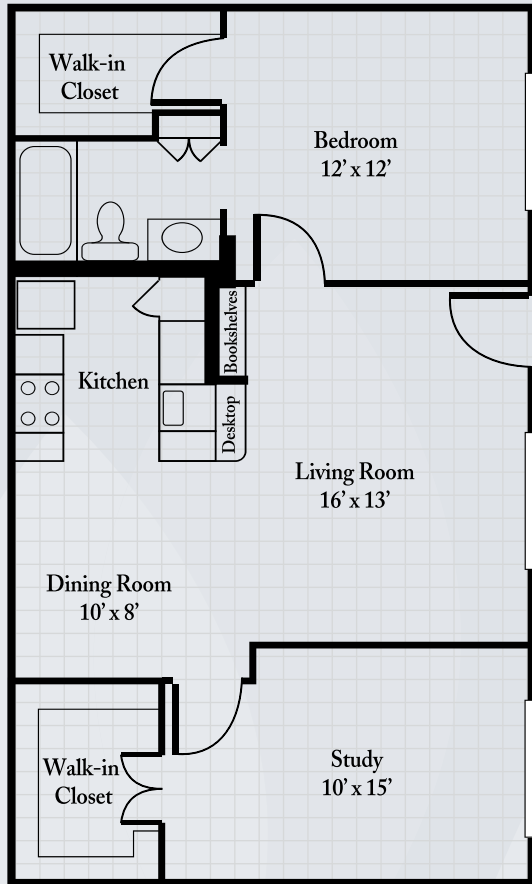

Floor Plans

Lantana

One Bedroom, One Bath, Study
853 sq. ft.