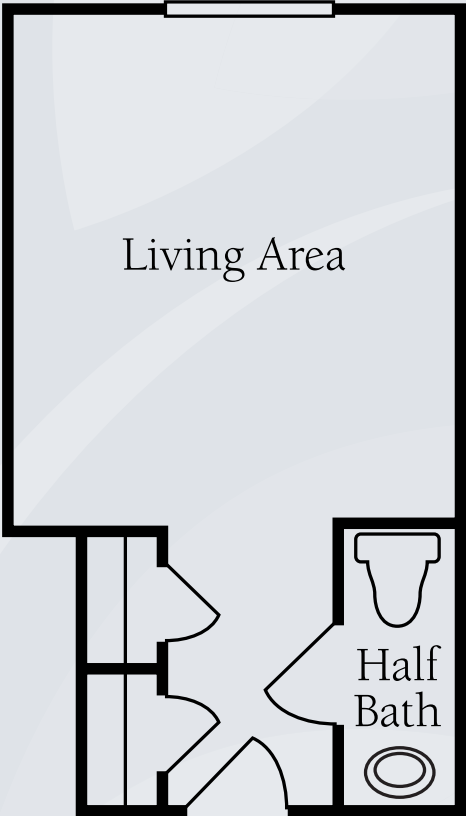

Floor Plans

Studio
290 sq. ft.

Companion
332 sq. ft.

Dimensions are approximate. Floor plans may vary.

Brookdale Union Park
1316 Patterson Street, Monroe, North Carolina 28112 | (704) 282-0530

brookdale.com

Floor Plans

Deluxe Private
351 sq. ft.

Brookdale Union Park
1316 Patterson Street, Monroe, North Carolina 28112 | (704) 282-0530

brookdale.com