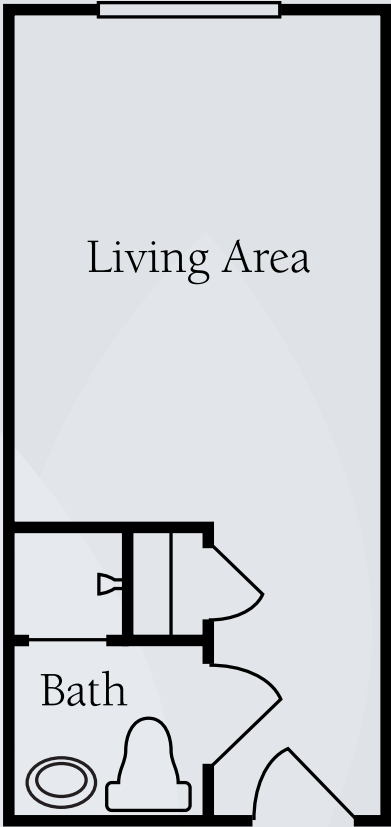

Floor Plans

Studio
290 sq. ft.

Companion
332 sq. ft.

Dimensions are approximate. Floor plans may vary.

Brookdale Union Park
1316 Patterson Street, Monroe, North Carolina 28112 | (704) 282-0530

brookdale.com

Floor Plans

Deluxe Private
351 sq. ft.

Brookdale Union Park
1316 Patterson Street, Monroe, North Carolina 28112 | (704) 282-0530

brookdale.com