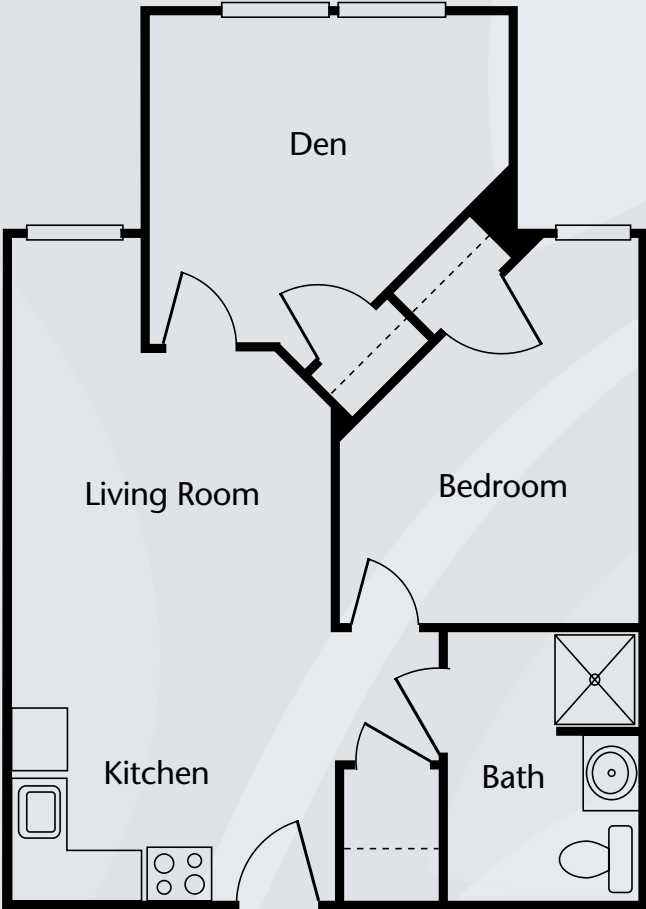

Floor Plans

One Bedroom Deluxe
668 sq. ft.

Dimensions are approximate. Floor plans may vary.

Brookdale Lake Orienta | Formerly Horizon Bay Lake Orienta
217 Boston Avenue, Altamonte Springs, Florida 32701 | (407) 260-2345
Assisted Living Facility #AL9795

brookdale.com