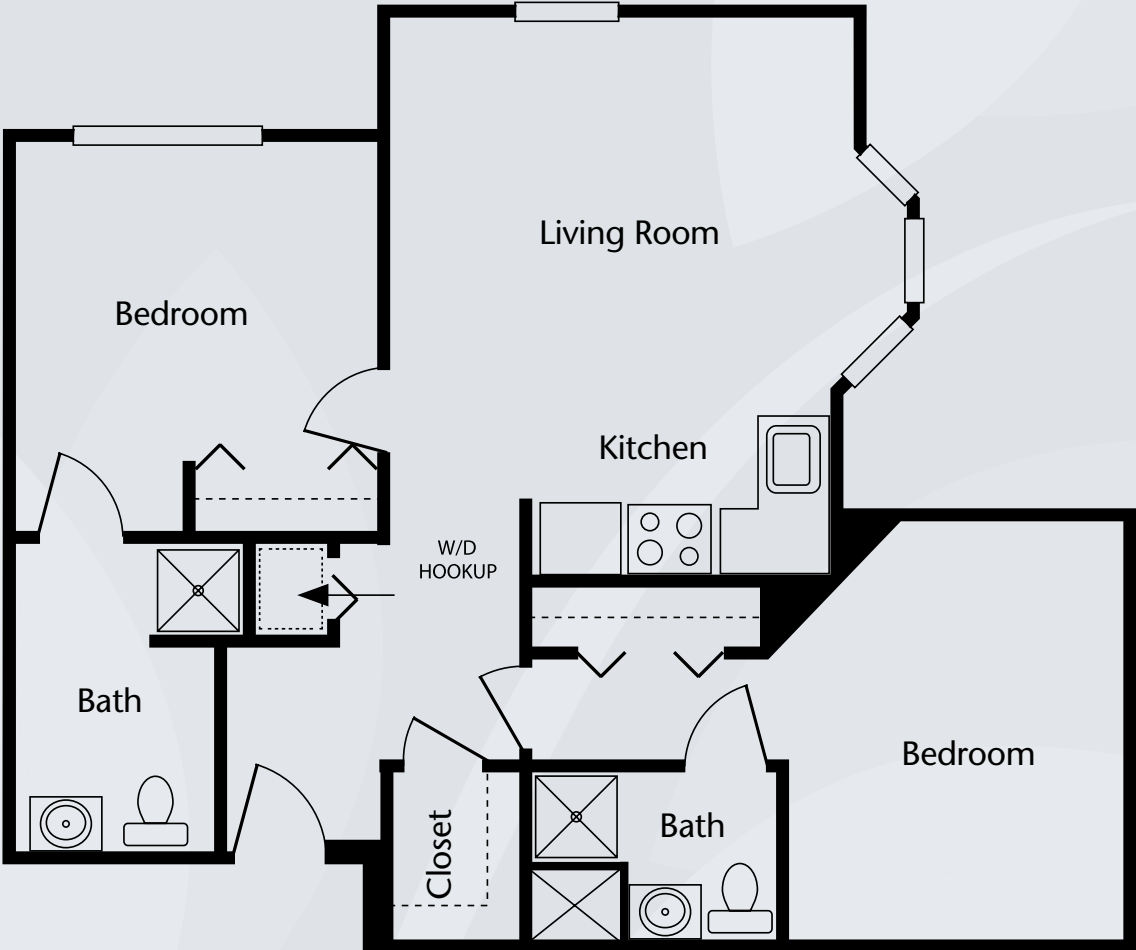

Floor Plans

Studio
275 to 396 sq. ft.

One Bedroom
586 sq. ft.

Dimensions are approximate. Floor plans may vary.

Brookdale Lake Orienta | Formerly Horizon Bay Lake Orienta
217 Boston Avenue, Altamonte Springs, Florida 32701 | (407) 260-2345
Assisted Living Facility #AL9795

brookdale.com

Floor Plans

One Bedroom Deluxe
668 sq. ft.

Dimensions are approximate. Floor plans may vary.

Brookdale Lake Orienta | Formerly Horizon Bay Lake Orienta
217 Boston Avenue, Altamonte Springs, Florida 32701 | (407) 260-2345
Assisted Living Facility #AL9795

brookdale.com

BROOKDALE® is a trademark of Brookdale Senior Living Inc., Nashville, TN, USA

Floor Plans

Two Bedroom
792 to 912 sq. ft.

Dimensions are approximate. Floor plans may vary.

Brookdale Lake Orienta | Formerly Horizon Bay Lake Orienta
217 Boston Avenue, Altamonte Springs, Florida 32701 | (407) 260-2345
Assisted Living Facility #AL9795