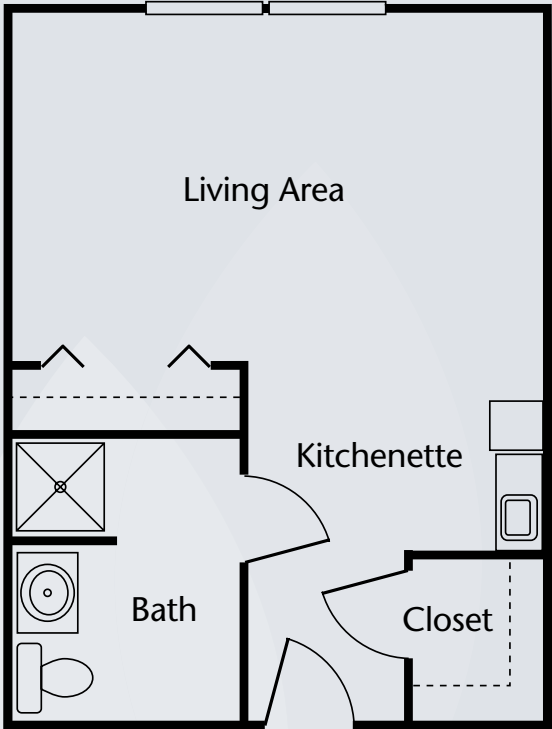

Floor Plans

Studio
275 to 396 sq. ft.

One Bedroom
586 sq. ft.

Dimensions are approximate. Floor plans may vary.

Brookdale Lake Orienta | Formerly Horizon Bay Lake Orienta
217 Boston Avenue, Altamonte Springs, Florida 32701 | (407) 260-2345
Assisted Living Facility #AL9795

brookdale.com

Floor Plans

One Bedroom Deluxe
668 sq. ft.

Dimensions are approximate. Floor plans may vary.

Brookdale Lake Orienta | Formerly Horizon Bay Lake Orienta
217 Boston Avenue, Altamonte Springs, Florida 32701 | (407) 260-2345
Assisted Living Facility #AL9795

brookdale.com

BROOKDALE® is a trademark of Brookdale Senior Living Inc., Nashville, TN, USA

Floor Plans

Two Bedroom
792 to 912 sq. ft.

Dimensions are approximate. Floor plans may vary.

Brookdale Lake Orienta | Formerly Horizon Bay Lake Orienta
217 Boston Avenue, Altamonte Springs, Florida 32701 | (407) 260-2345
Assisted Living Facility #AL9795