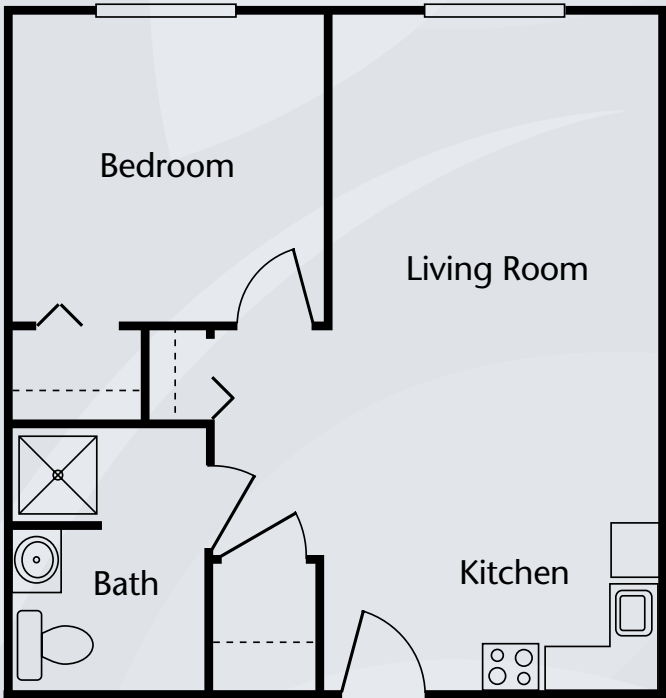

Floor Plans

Studio
275 to 396 sq. ft.

One Bedroom
586 sq. ft.

Dimensions are approximate. Floor plans may vary.

Brookdale Lake Orienta | Formerly Horizon Bay Lake Orienta
217 Boston Avenue, Altamonte Springs, Florida 32701 | (407) 260-2345
Assisted Living Facility #AL9795

brookdale.com

Floor Plans

One Bedroom Deluxe
668 sq. ft.

Dimensions are approximate. Floor plans may vary.

Brookdale Lake Orienta | Formerly Horizon Bay Lake Orienta
217 Boston Avenue, Altamonte Springs, Florida 32701 | (407) 260-2345
Assisted Living Facility #AL9795

brookdale.com

BROOKDALE® is a trademark of Brookdale Senior Living Inc., Nashville, TN, USA

Floor Plans

Two Bedroom
792 to 912 sq. ft.

Dimensions are approximate. Floor plans may vary.

Brookdale Lake Orienta | Formerly Horizon Bay Lake Orienta
217 Boston Avenue, Altamonte Springs, Florida 32701 | (407) 260-2345
Assisted Living Facility #AL9795